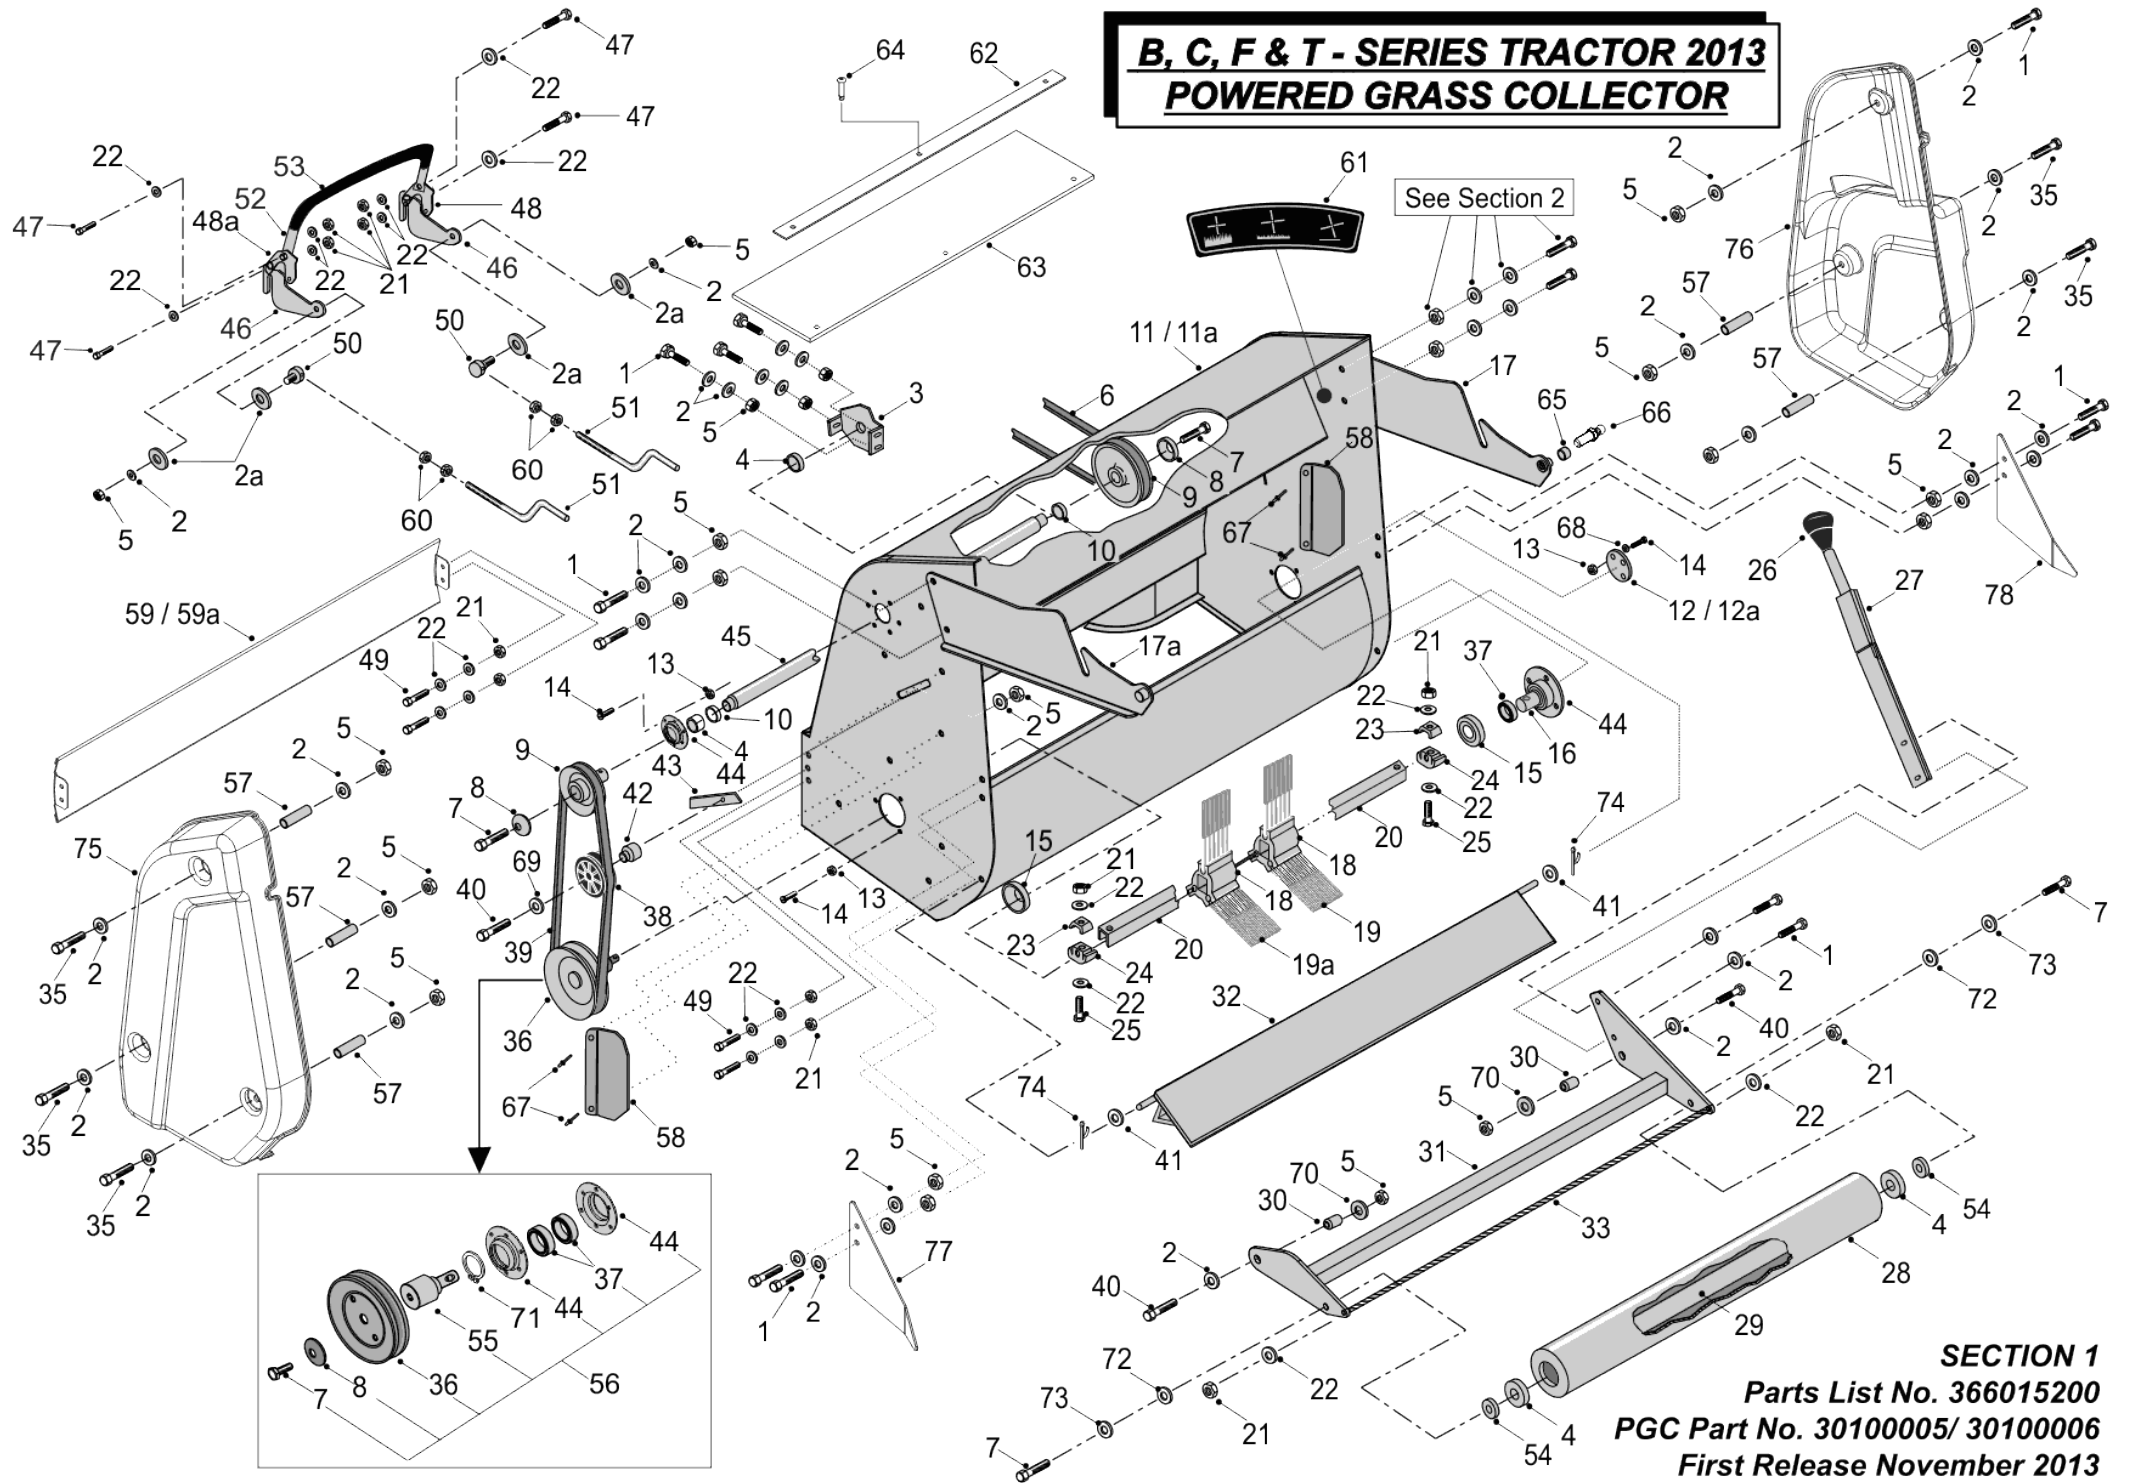

**B, C, F & T - SERIES TRACTOR 2013
POWERED GRASS COLLECTOR**

SECTION 1
Parts List No. 366015200
PGC Part No. 30100005/ 30100006
First Release November 2013

1	02825900	BOLT, M8 X 20MM
2	088003700	WASHER - M8 X 21 X 1.6
2A	14850500	NYLON WASHER
3	307025600	BRACKET
4	10811600	BEARING (PTO HOUSING)
5	04920100	M8 NYLOC NUT
6	228000200	A51 SUPER2 BELT
7	028002300	M10 X 25 S/SCREW BZP
8	08819900	DOME WASHER 1.3/4OD X 3/8ID X 1/8DOME
9	32727600	3" PULLEY (NON KEYED)
10	31306200	PTO END SPACER
11A	327816059	OBSOLETE
11	327816070	OBSOLETE
12A	30117559	OBSOLETE
12	30117570	OBSOLETE
13	04885900	M5 NYLOC NUT
14	02940500	M5 X 16MM POZI PAN HEAD ZINC PLATED
15	32121800	SLINGER
16	31323900	BRUSH STOCK SPINDLE (SHORT)
17	327845100	2008 BAG EAR WELD ASSY
17A	327845200	2008 BAG EAR WELD ASSY
18	14833000	BRISTLE BOSS
19A	14898101	YELLOW SWEEPER BRISTLES NON WEB - 10/03
19	14936301	WEBBED YELLOW PGC BRISTLE
20	17400202	NEW PART NO: 17400200 BRUSH STOCK
21	04920500	NUT M6 NYLOC
22	089422200	M6 WASHER 6 X 12.5 X 1.6MM BZP
23	14834100	BRUSH DRIVE MOULDING SMALL
24	14832900	BRUSH DRIVE MOULDING LARGE

25	019480500	M6 X 50 BOLT HEX HEAD BZP
26	14804800	LEVER KNOB
27	327171800	SWEEP ROLLER HEIGHT HANDLE ASSY
28	32731900	ROLLER-PGC-C-SERIES
29	183024400	C SERIES SWEEPER 2000 INTERNAL SHAFT 200
30	183024300	A/C/D SWEEPER 2000 PIVOT BOSS
31	327172401	NEW PART NO: 327172400 ROLLER CARRIER
32	327016500	C SERIES SWP - FLAP PLATE
33	528004400	NEW PART NO: 528004401 SWEEPER ROLLER SCRAPER CABLE
35	028662700	BOLT M8X65MM
36	209044100	PULLEY, 5" SWEEPER
37	10845500	BEARING
38	20811500	PTO JOCKEY PULLEY (CAPITOL)
39	22832800	BELT SWEEPER V-TYPE
40	018001800	BOLT M8 X 50MM
41	08819501	NEW PART NO: 08819500 WASHER ZINC PLATED
42	31350400	SWEEPER JOCKEY SPACER
43	30121900	BEARING SHIELD
44	27106601	BEARING HOUSING 17MM
45	183005700	98 MODEL C-SERIES PGC IDLER SHAFT
46	307024500	LOCKING HANDLE PLATE
47	028662300	M6X16MM SET SCREW
48	30149800	L/H PGC LEVER LOCK
48A	30150300	R/H PGC LEVER LOCK
49	018000300	BOLT M6 X 20MM
50	183003800	PGC BELT TENSION ADJUST TRUNNION
51	313003500	PGC BELT TENSION ADJUST ROD
52	178966301	OBSOLETE