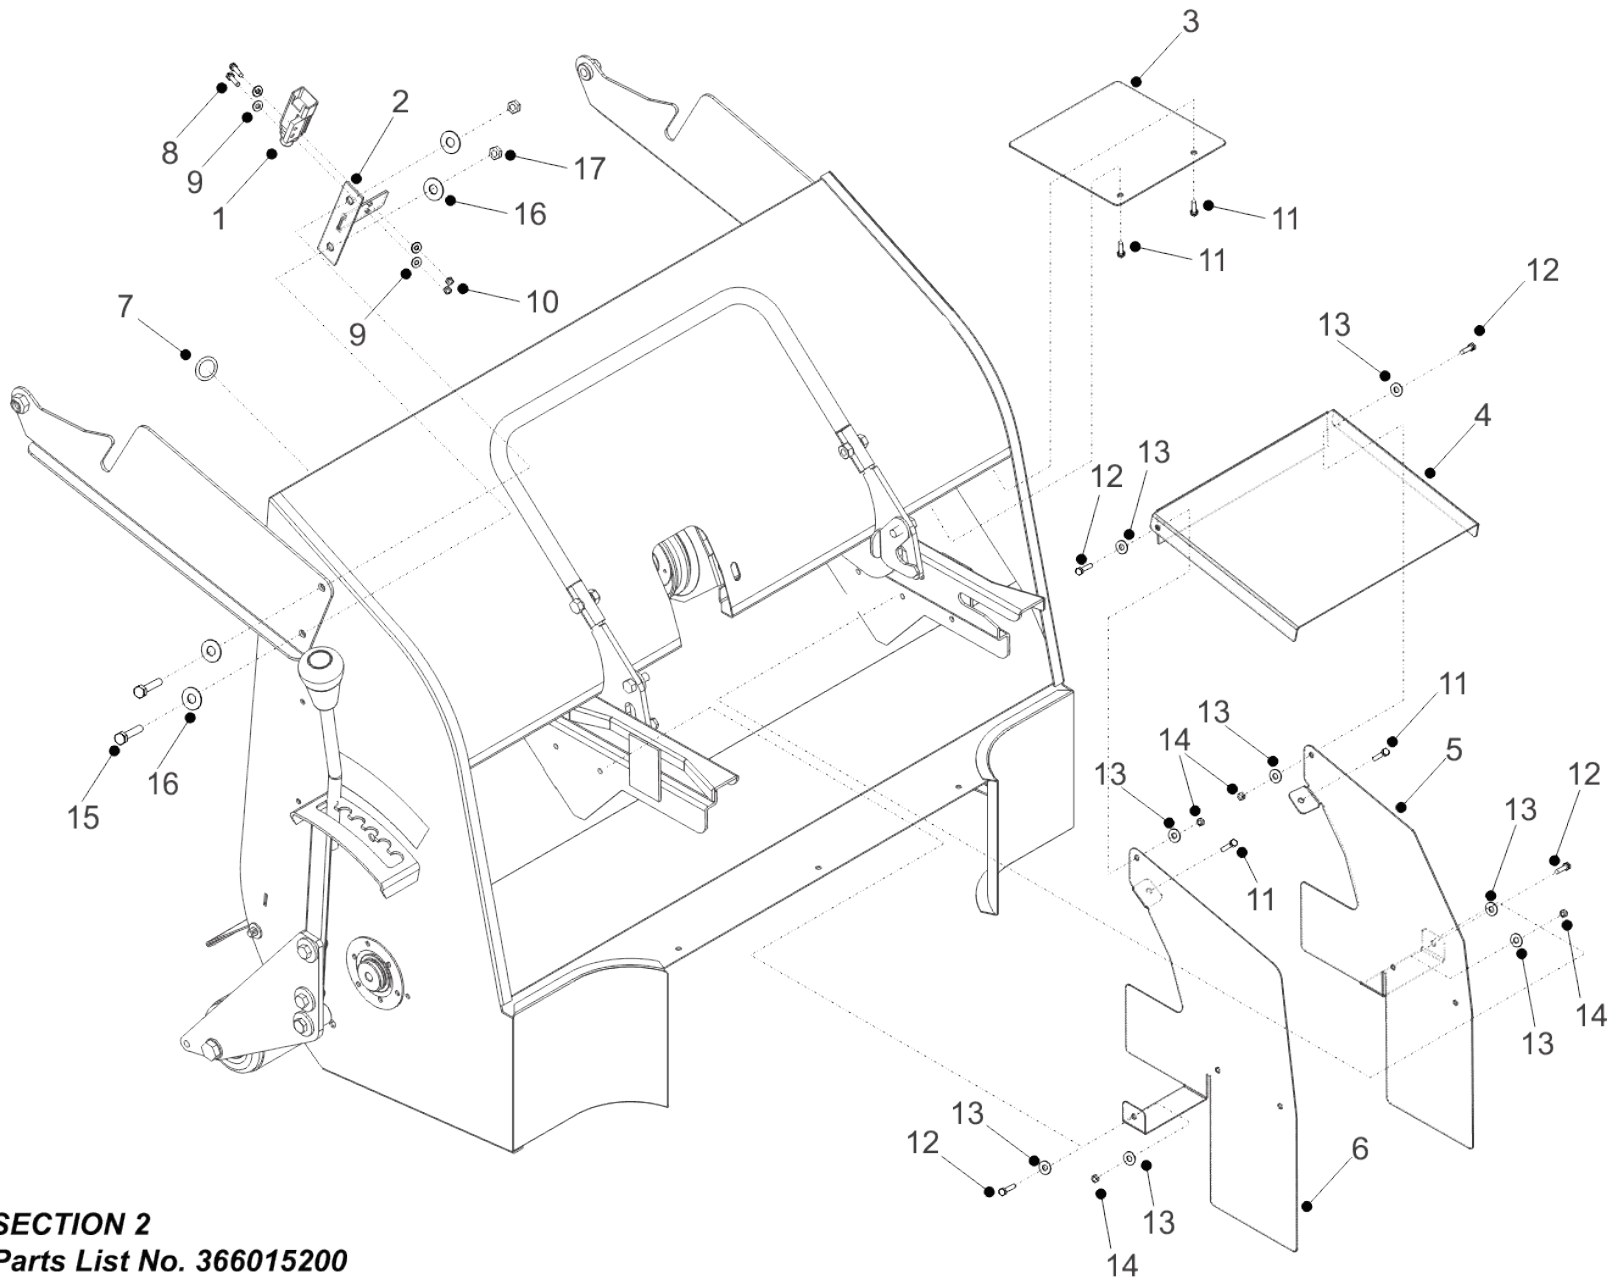

**B, C, F & T - SERIES TRACTOR 2013
POWERED GRASS COLLECTOR**

SECTION 2
Parts List No. 366015200
PGC Part No. 30100005/ 30100006
First Release November 2013

1	449880800	PLUNGER SWITCH
2	327029600	OBSOLETE
3	542008300	OBSOLETE
4	542008400	PGC TOP GUARD LID
5	542008500	OBSOLETE
6	542008600	OBSOLETE
7	528007500	OBSOLETE
8	029427700	OBSOLETE
9	08826200	M4 FORM A WASHER BZP
10	04826400	M4 NYLOC NUT
11	028001500	SELF DRILLING SCREW HEX HEAD
12	02912200	M5 X 16 S/SCREW
13	08911500	M5 WASHER
14	04885900	M5 NYLOC NUT
15	02826000	BOLT M8 X 25MM
16	088003700	WASHER - M8 X 21 X 1.6
17	04920100	M8 NYLOC NUT