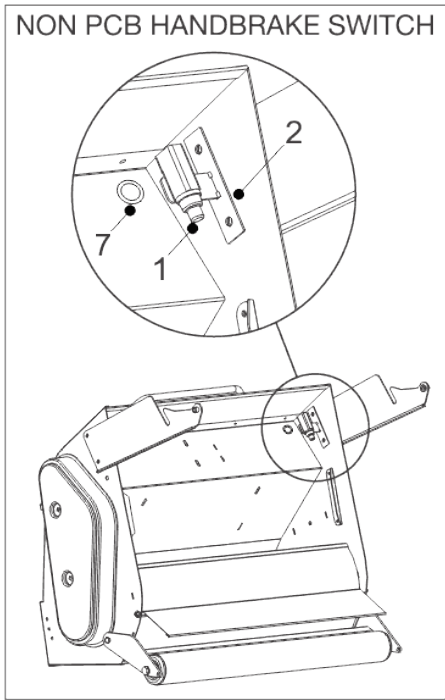

**B, C, F & T - SERIES TRACTOR 2013
POWERED GRASS COLLECTOR**

SECTION 2
Parts List No. 366015200
PGC Part No. 30100005/ 30100006
First Release November 2013

1	449880800	PLUNGER SWITCH
2	327029600	OBSOLETE
3	542008300	OBSOLETE
4	542008400	PGC TOP GUARD LID
5	542008500	OBSOLETE
6	542008600	OBSOLETE
7	528007500	OBSOLETE
8	029427700	OBSOLETE
9	08826200	M4 FORM A WASHER BZP
10	04826400	M4 NYLOC NUT
11	028001500	SELF DRILLING SCREW HEX HEAD
12	02912200	M5 X 16 S/SCREW
13	08911500	M5 WASHER
14	04885900	M5 NYLOC NUT
15	02826000	BOLT M8 X 25MM
16	088003700	WASHER - M8 X 21 X 1.6
17	04920100	M8 NYLOC NUT