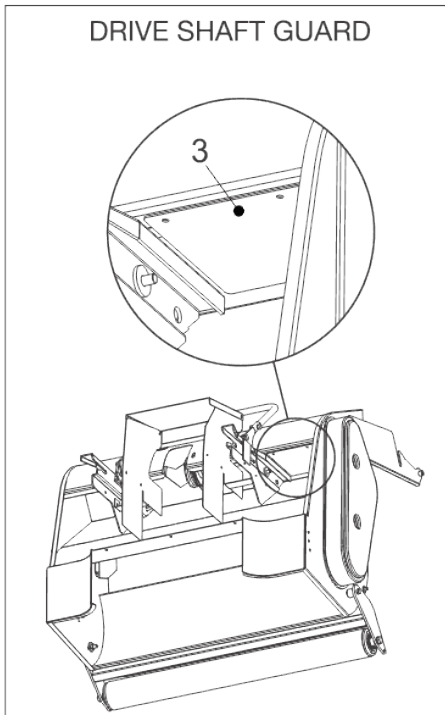

**B, C, F & T - SERIES TRACTOR 2013
POWERED GRASS COLLECTOR**

SECTION 2
Parts List No. 366015200
PGC Part No. 30100005/ 30100006
First Release November 2013

1	449880800	PLUNGER SWITCH
2	327029600	OBSOLETE
3	542008300	OBSOLETE
4	542008400	PGC TOP GUARD LID
5	542008500	OBSOLETE
6	542008600	OBSOLETE
7	528007500	OBSOLETE
8	029427700	OBSOLETE
9	08826200	M4 FORM A WASHER BZP
10	04826400	M4 NYLOC NUT
11	028001500	SELF DRILLING SCREW HEX HEAD
12	02912200	M5 X 16 S/SCREW
13	08911500	M5 WASHER
14	04885900	M5 NYLOC NUT
15	02826000	BOLT M8 X 25MM
16	088003700	WASHER - M8 X 21 X 1.6
17	04920100	M8 NYLOC NUT