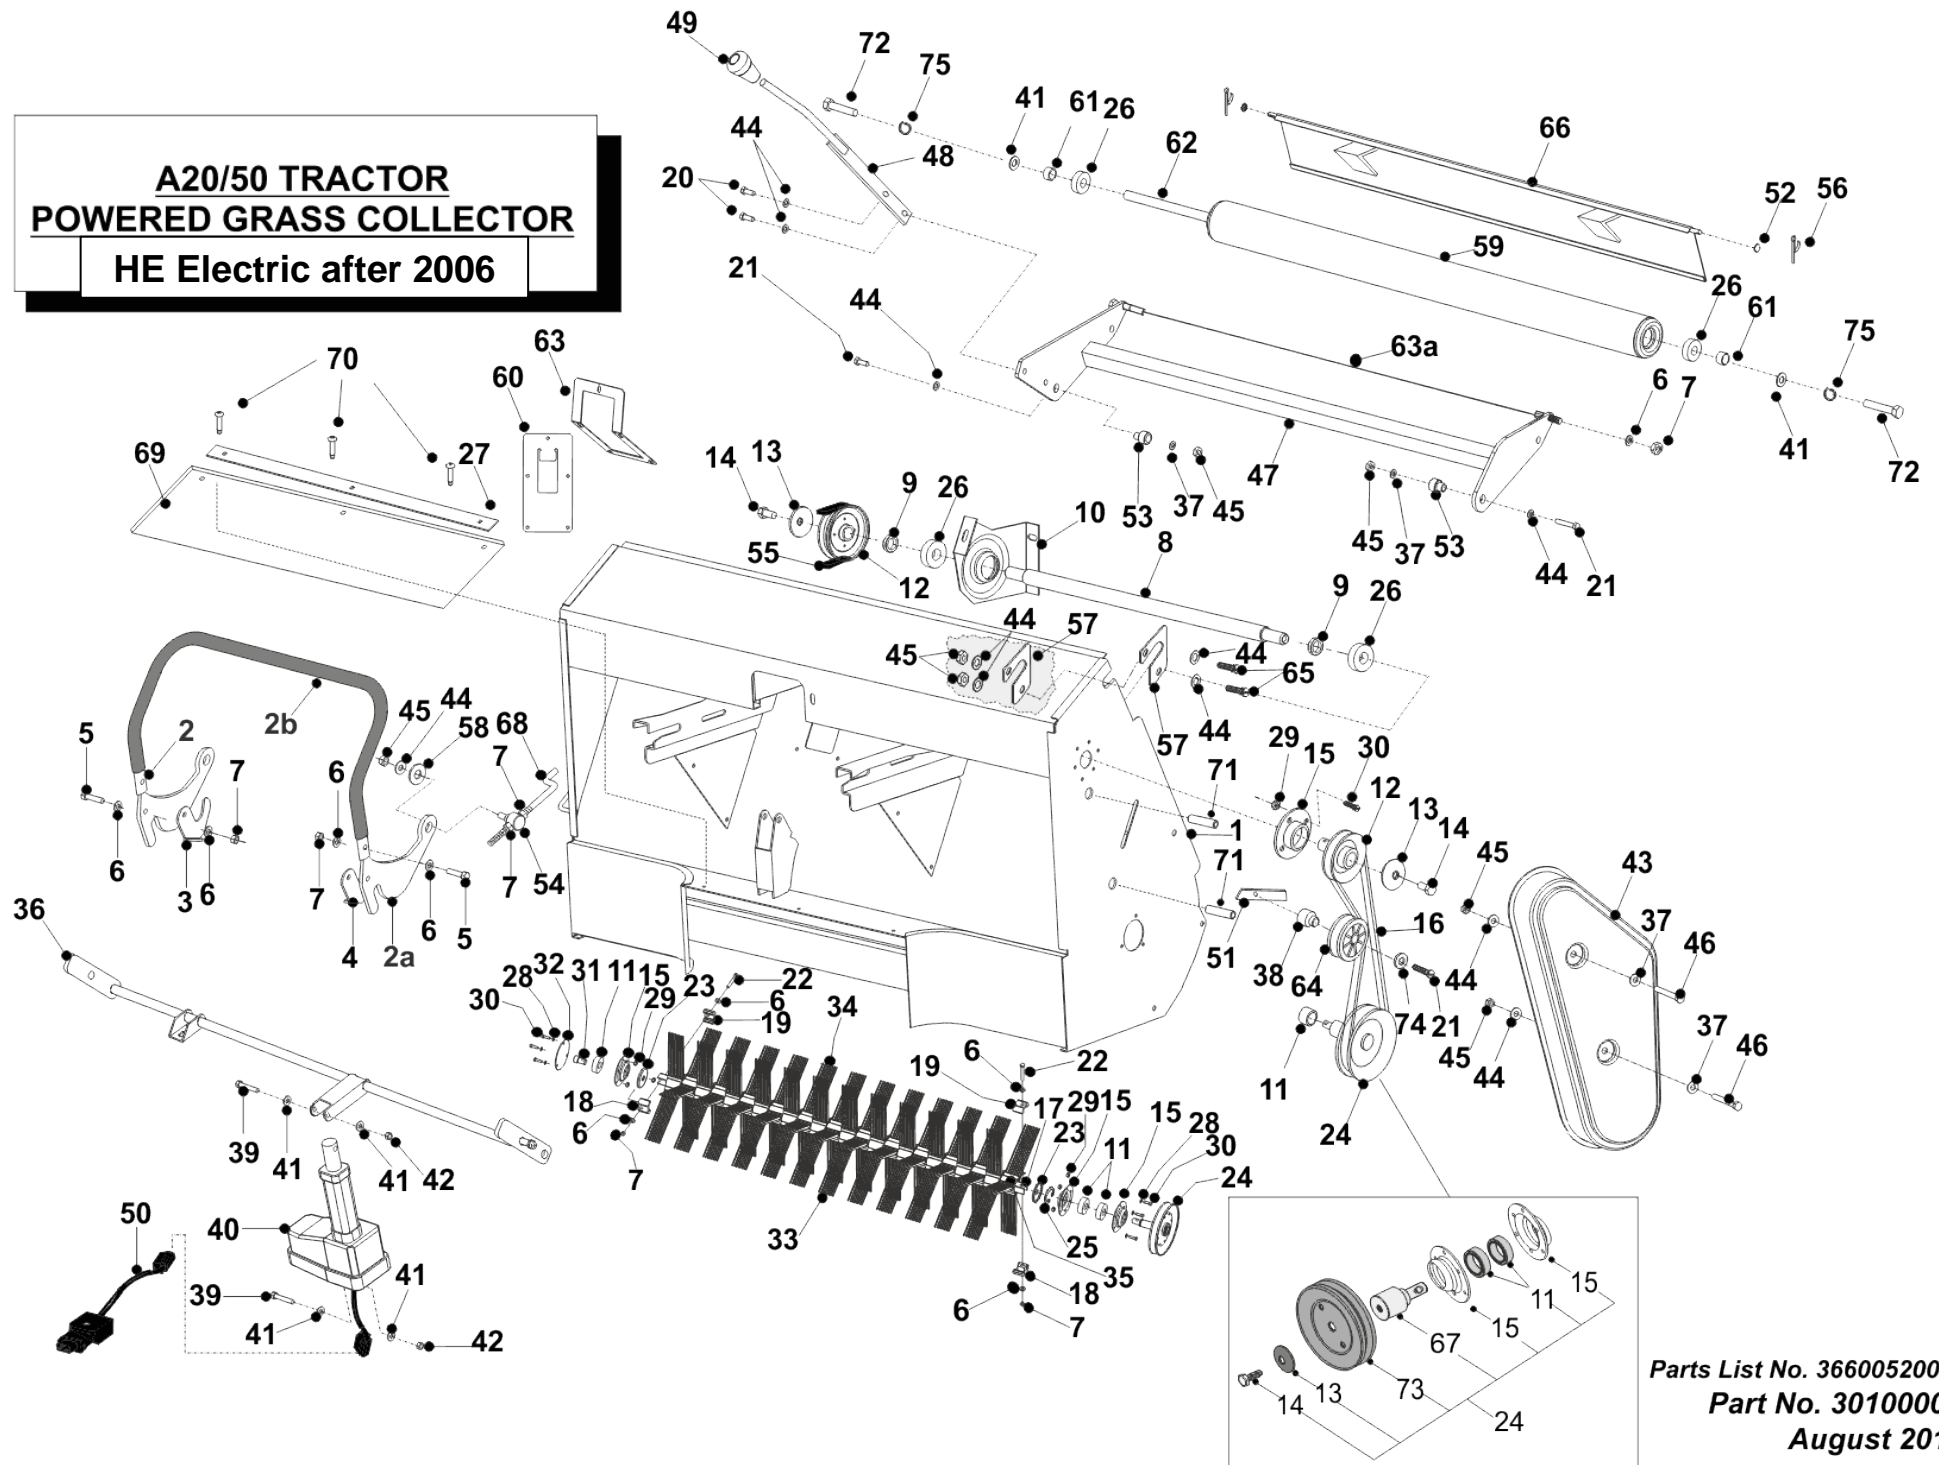

**A20/50 TRACTOR
POWERED GRASS COLLECTOR
HE Electric after 2006**

Parts List No. 366005200 B
Part No. 30100002
August 2011

1	328955702	OBSOLETE	23	32121800	SLINGER
2B	149496600	SWEEPER BLACK GRIP	24	401001500	PULLEY BEARING KIT PGC
2	178966301	OBSOLETE	25	07914800	CIRCLIP (PGC PULLEY & SHAFT)
2A	307177800	UNIVERSAL SWEEPER LOCKING PLATE	26	10811600	BEARING (PTO HOUSING)
3	30149800	L/H PGC LEVER LOCK	27	541113000	SWEEPER & COMBI DECK FLAP STRIP
4	30150300	R/H PGC LEVER LOCK	28	08911500	M5 WASHER
5	028002900	BOLT - M6X25 PLATED	29	04885900	M5 NYLOC NUT
6	08825600	WASHER 1/4 LP	30	02940500	M5 X 16MM POZI PAN HEAD ZINC PLATED
7	04920500	NUT M6 NYLOC	31	31323900	BRUSH STOCK SPINDLE (SHORT)
8	183009800	20/50 SWEEPER IDLER SHAFT	32	30117500	SWEEPER BEARING CAP
9	31306200	PTO END SPACER	33	14898100	NEW PART NO: 14898101 YELLOW SWEEPER BRISTLES - NON WEB
10	301043800	20/50 PGC SHAFT CARRIER	34	14936300	NEW PART NO: 14936301 YELLOW SWEEPER BRISTLES - WEBBED
11	10845500	BEARING	35	14833000	BRISTLE BOSS
12	32727600	3" PULLEY (NON KEYED)	36	327362200	PGC CROSS SHAFT WELDED ASSY
13	08819900	DOME WASHER - 1.3/4OD X 3/8ID X 1/8DOME	37	089418600	WASHER M8 X 25 X 3 UNPLATED
14	028002300	M10 X 25 S/SCREW BZP	38	31350400	SWEEPER JOCKEY SPACER
15	27106601	BEARING HOUSING 17MM	39	018002300	M10 X 50 HEX HEAD BOLT
16	22950300	SUPER 2 PGC SIDE BELT	40	448002800	DECK ACTUATOR
17	174004401	NEW PART NO: 174004400 BRUSH STOCK	41	088002400	WASHER - 10.8ID X 20.7OD X 2MM THK
18	14832900	BRUSH DRIVE MOULDING LARGE	42	04886100	M10 NYLOC NUT
19	14834100	BRUSH DRIVE MOULDING SMALL	43	148005400	BELT GUARD
20	02825900	BOLT - M8 X 20MM	44	08819501	NEW PART NO: 08819500 WASHER
21	018001800	BOLT - M8 X 50MM	45	04920100	M8 NYLOC NUT
22	018004000	M6 X 45MM HEX HEAD - ZINC PLATED			