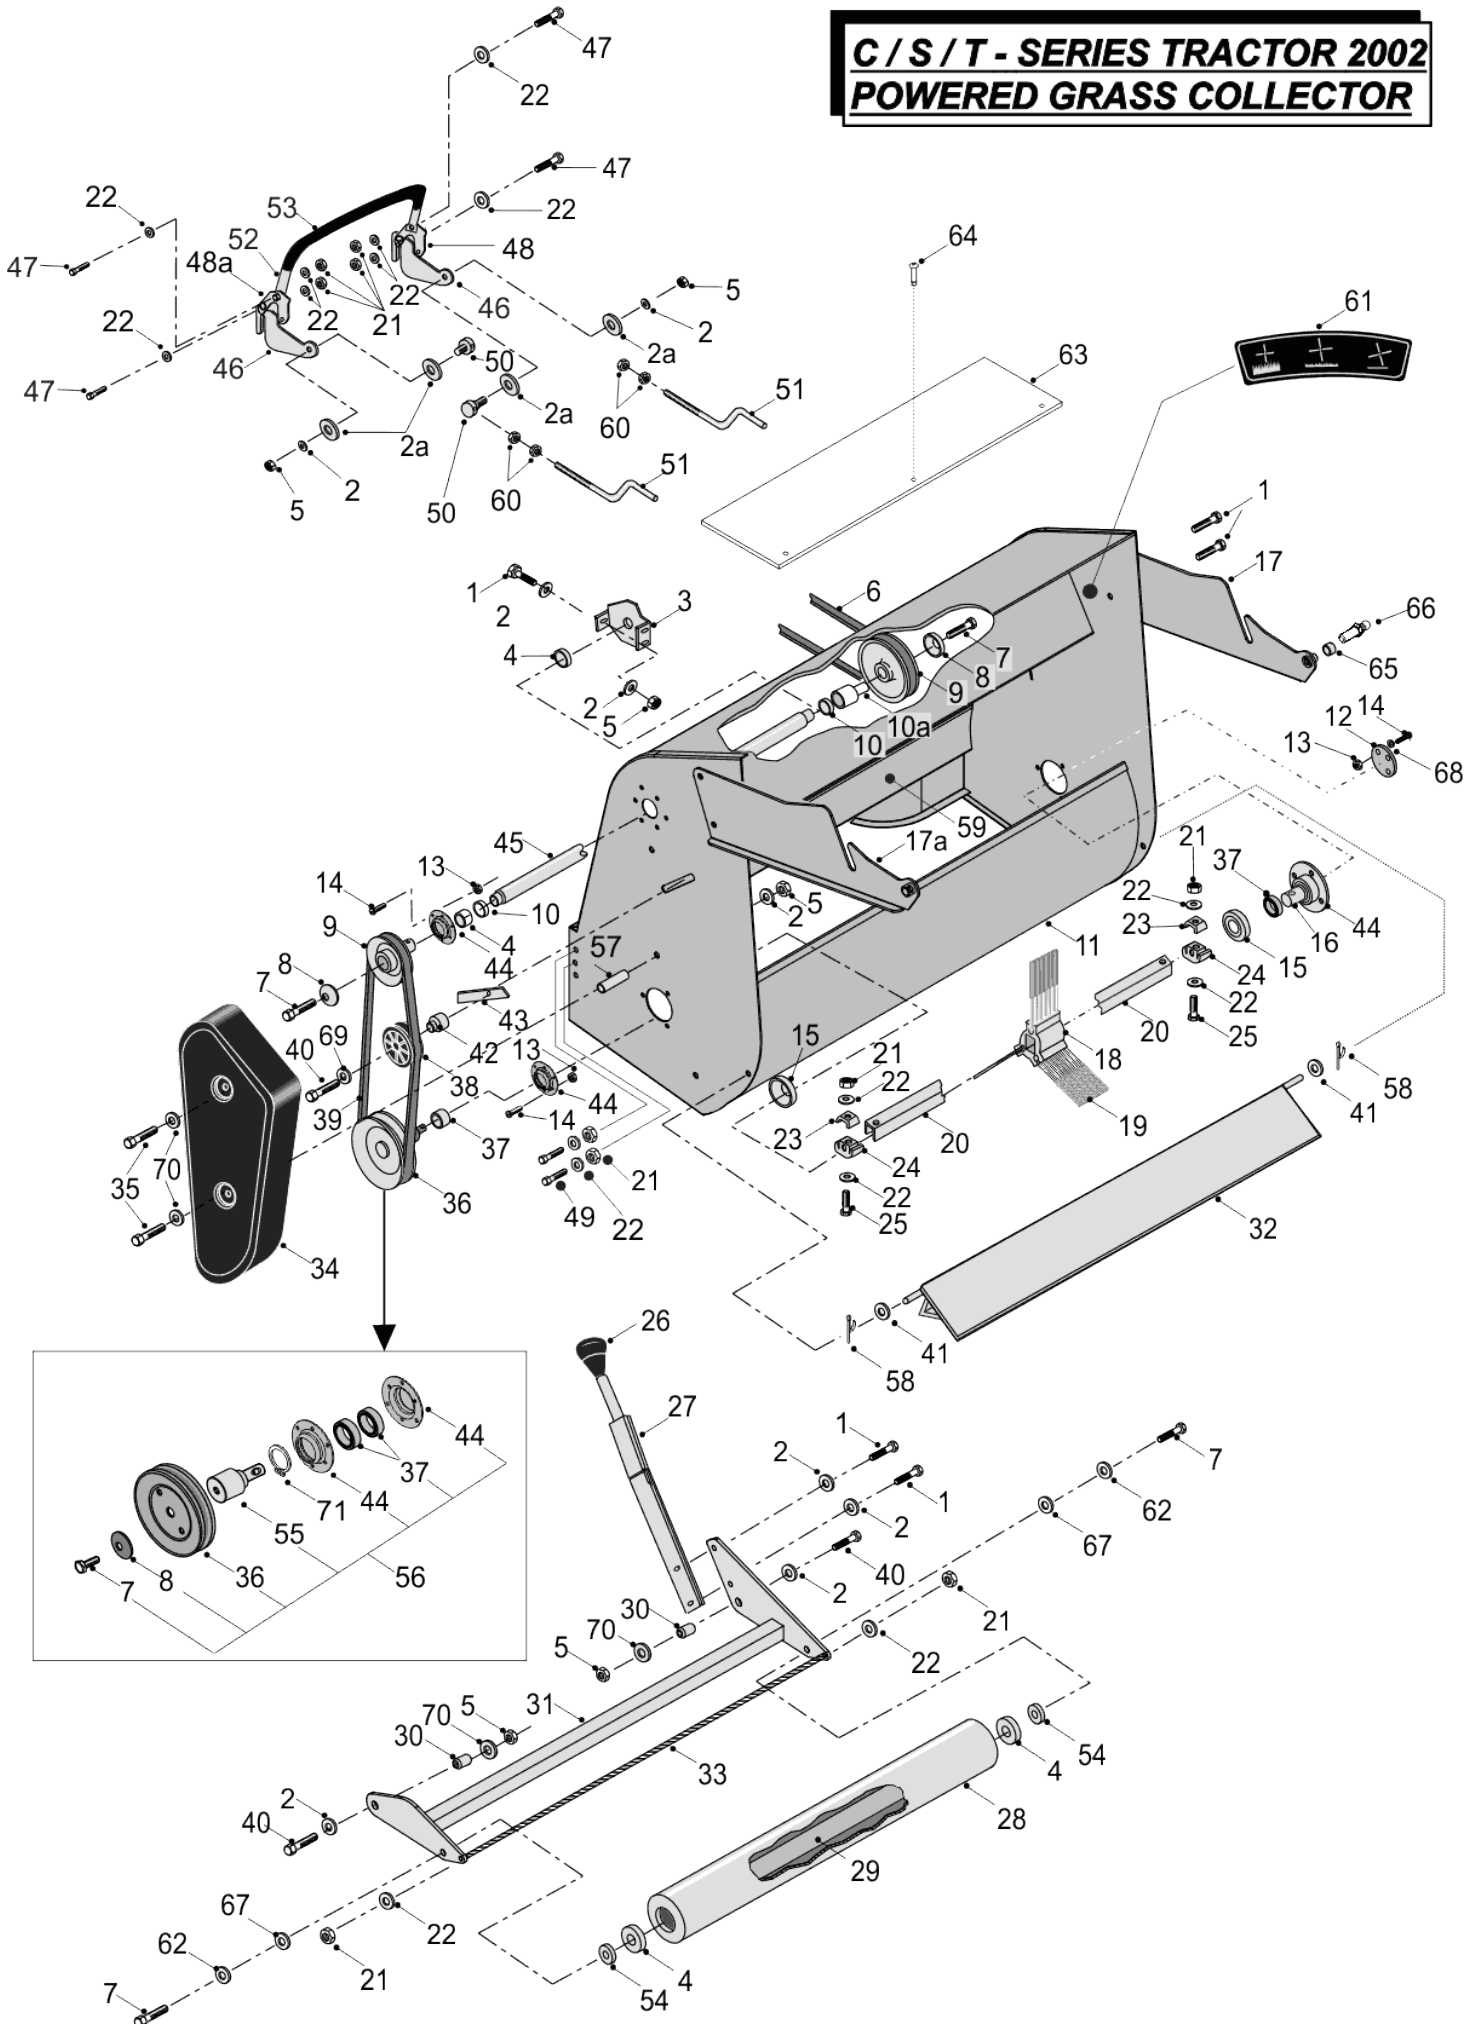

# C / S / T - SERIES TRACTOR 2002 POWERED GRASS COLLECTOR

1	018001200	NEW PART NO: 01902600 M8X30 ROOFING BOLT
2	088000200	NEW PART NO: 08819800 WASHER
2A	088002300	NYLON WASHER (FRICTION PLATE)
3	307025600	BRACKET
4	10811600	BEARING (PTO HOUSING)
5	04850600	NEW PART NO: 04920100 M8 NYLOC NUT
6	22923400	NEW PART NO: 228001200 BELT
7	028002300	M10 X 25 S/SCREW BZP
8	08819900	DOME WASHER 1.3/4OD X 3/8ID X 1/8 DOME
9	32727600	3" PULLEY (NON KEYED)
10	31306200	PTO END SPACER
10A	803003900	NEW PART NO: 183003900 INPUT PULLEY EXTENSION
11	327172600	C SERIES SWEEPER MAIN BODY ASSY
12	30117500	SWEEPER BEARING CAP
13	04885900	M5 NYLOC NUT
14	02940500	M5 X 16MM POZI PAN HEAD ZINC PLATED
15	32121800	SLINGER
16	31323900	BRUSH STOCK SPINDLE (SHORT)
17	301057700	NEW PART NO: 327845100 BAG EAR WELD ASSY
17A	307025500	NEW PART NO: 327845200 BAG EAR WELD ASSY
18	14833000	BRISTLE BOSS
19	14936300	NEW PART NO: 14936301 YELLOW WEBBED BRISTLE
20	17400202	NEW PART NO: 17400200 BRUSH STOCK
21	048001000	NEW PART NO: 04920500 M6 NYLOC NUT
22	088003000	NEW PART NO: 08874300 ¼ T4 HP WASHER
23	14834100	BRUSH DRIVE MOULDING SMALL
24	14832900	BRUSH DRIVE MOULDING LARGE
25	028662800	NEW PART NO: 018004000 M6X45MM HEX HEAD BOLT
26	14804800	LEVER KNOB
27	327171800	SWEEP ROLLER HEIGHT HANDLE ASSY
28	32731900	ROLLER-PGC-C-SERIES
29	183024400	C SERIES SWEEPER 2000 INTERNAL SHAFT
30	31329200	C-SERIES ROLLER PLATE BUSH
31	327176900	NEW PART NO: 327172400 ROLLER CARRIER ASSY