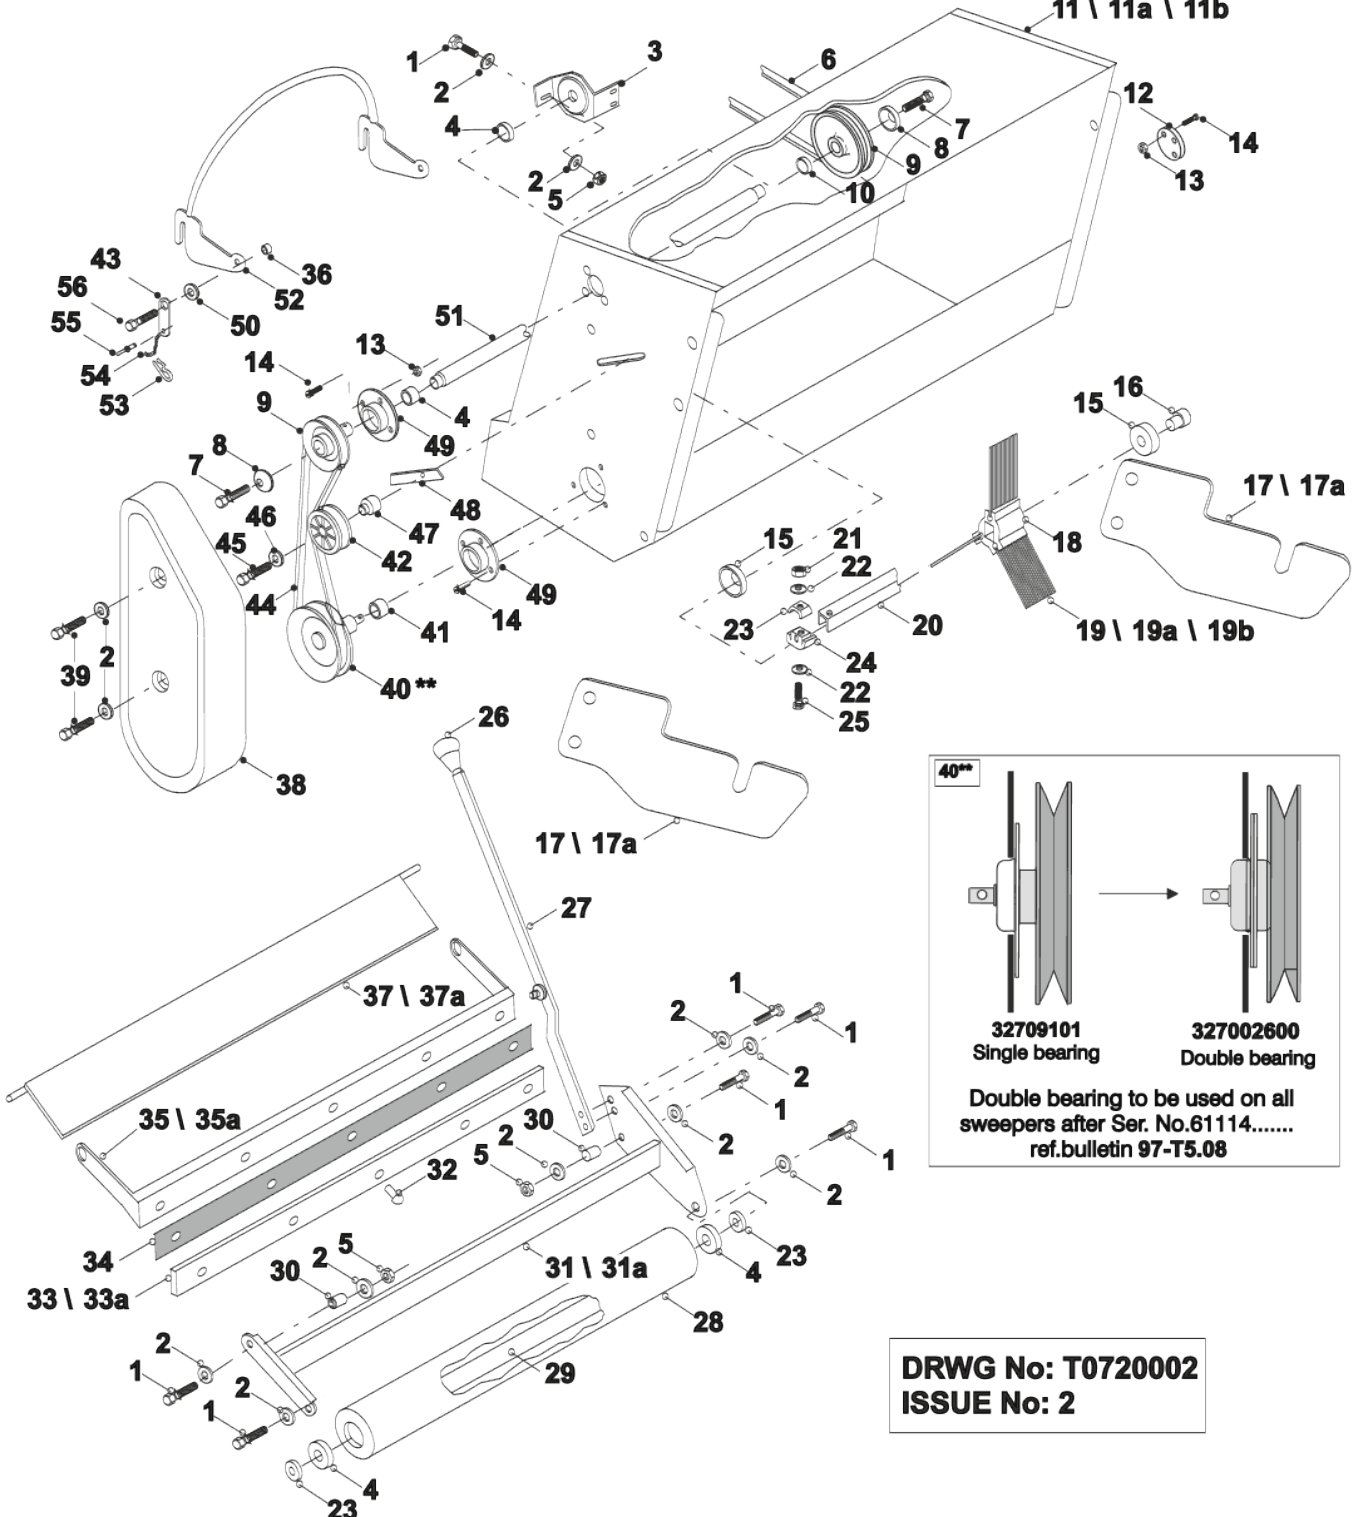

2000-2002

**C - SERIES TRACTOR
POWERED
GRASS COLLECTOR**

11 \ 11a \ 11b

**DRWG No: T0720002
ISSUE No: 2**

1	01886200	NEW PART NO: 018001500 ROOFING BOLT M8X20MM
2	08819700	WASHER 5/16 T4 ZINC PLATED H/DUTY
3	30146900	BEARING BOX
3A	30150400	OBSOLETE
4	10811600	BEARING (PTO HOUSING)
5	04827500	NYLOC NUT 5/16 UNF
6	228000300	BELT
7	02874500	NEW PART NO: 01874500 BOLT
8	08819900	DOME WASHER - 1.3/4OD X 3/8ID X 1/8 DOME
9	32727600	3" PULLEY (NON KEYED)
10	31306200	PTO END SPACER
10A	803003900	NEW PART NO: 183003900 INPUT PULLEY EXTENSION
11B	327007200	NEW PART NO: 32732700 DISCONTINUED
11	32732700	DISCONTINUED
11A	32732750	NEW PART NO: 32732700 DISCONTINUED
12	30117500	SWEEPER BEARING CAP
13	04885900	M5 NYLOC NUT
14	02940500	M5 X 16MM POZI PAN HEAD ZINC PLATED
15	32121800	SLINGER
16	31323900	BRUSH STOCK SPINDLE (SHORT)
17	30147000	BAG EAR
17A	30147050	NEW PART NO: 30147000 BAG EAR
18	14833000	BRISTLE BOSS
19	14898100	NEW PART NO: 14898101 YELLOW SWEEPER BRISTLES – NON WEB
19A	14936300	NEW PART NO: 14936301 YELLOW SWEEPER BRISTLES - WEBBED
19B	40835601	TRACTOR BRUSH
20	17400200	BRUSH STOCK
21	04819400	NEW PART NO: 04891400 NYLOC NUT
22	08827800	NEW PART NO: 08874300 WASHER
23	14834100	BRUSH DRIVE MOULDING SMALL
24	14832900	BRUSH DRIVE MOULDING LARGE
25	01832400	BOLT - 1/4 X 1 3/4
26	14804800	LEVER KNOB
27	32729700	C-SERIES SWEEPER LIFT ASSY
28	32731900	ROLLER-PGC-C-SERIES
29	31329900	NEW PART NO: 183024400 INTERNAL SHAFT
30	31329200	C-SERIES ROLLER PLATE BUSH
31	32732000	NEW PART NO: 327172400 ROLLER CARRIER ASSEMBLY
31A	32732050	NEW PART NO: 327172400 ROLLER CARRIER ASSEMBLY