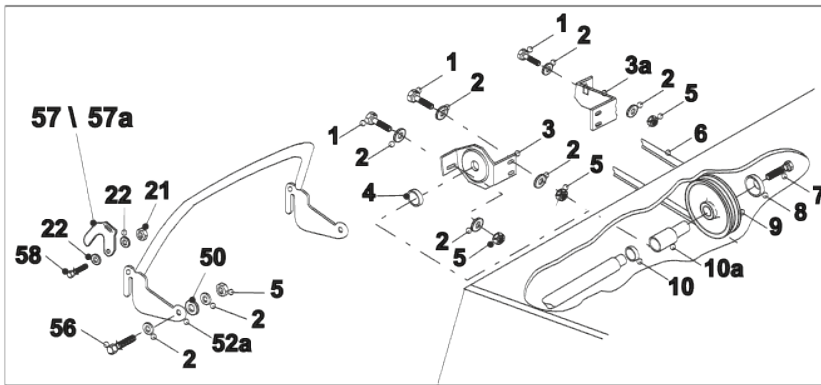

2000-2002

**C - SERIES TRACTOR
POWERED
GRASS COLLECTOR**

11 \ 11a \ 11b

**DRWG No: T0720002
ISSUE No: 2**

1	01886200	NEW PART NO: 018001500 ROOFING BOLT M8X20MM
2	08819700	WASHER 5/16 T4 ZINC PLATED H/DUTY
3	30146900	BEARING BOX
3A	30150400	OBSOLETE
4	10811600	BEARING (PTO HOUSING)
5	04827500	NYLOC NUT 5/16 UNF
6	228000300	BELT
7	02874500	NEW PART NO: 01874500 BOLT
8	08819900	DOME WASHER - 1.3/4OD X 3/8ID X 1/8 DOME
9	32727600	3" PULLEY (NON KEYED)
10	31306200	PTO END SPACER
10A	803003900	NEW PART NO: 183003900 INPUT PULLEY EXTENSION
11B	327007200	NEW PART NO: 32732700 DISCONTINUED
11	32732700	DISCONTINUED
11A	32732750	NEW PART NO: 32732700 DISCONTINUED
12	30117500	SWEEPER BEARING CAP
13	04885900	M5 NYLOC NUT
14	02940500	M5 X 16MM POZI PAN HEAD ZINC PLATED
15	32121800	SLINGER
16	31323900	BRUSH STOCK SPINDLE (SHORT)
17	30147000	BAG EAR
17A	30147050	NEW PART NO: 30147000 BAG EAR
18	14833000	BRISTLE BOSS
19	14898100	NEW PART NO: 14898101 YELLOW SWEEPER BRISTLES – NON WEB
19A	14936300	NEW PART NO: 14936301 YELLOW SWEEPER BRISTLES - WEBBED
19B	40835601	TRACTOR BRUSH
20	17400200	BRUSH STOCK
21	04819400	NEW PART NO: 04891400 NYLOC NUT
22	08827800	NEW PART NO: 08874300 WASHER
23	14834100	BRUSH DRIVE MOULDING SMALL
24	14832900	BRUSH DRIVE MOULDING LARGE
25	01832400	BOLT - 1/4 X 1 3/4
26	14804800	LEVER KNOB
27	32729700	C-SERIES SWEEPER LIFT ASSY
28	32731900	ROLLER-PGC-C-SERIES
29	31329900	NEW PART NO: 183024400 INTERNAL SHAFT
30	31329200	C-SERIES ROLLER PLATE BUSH
31	32732000	NEW PART NO: 327172400 ROLLER CARRIER ASSEMBLY
31A	32732050	NEW PART NO: 327172400 ROLLER CARRIER ASSEMBLY