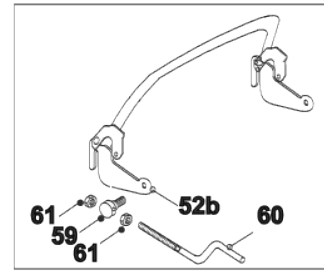

2000-2002

**C - SERIES TRACTOR
POWERED
GRASS COLLECTOR**

11 \ 11a \ 11b

**DRWG No: T0720002
ISSUE No: 2**

1	01886200	NEW PART NO: 018001500 ROOFING BOLT M8X20MM
2	08819700	WASHER 5/16 T4 ZINC PLATED H/DUTY
3	30146900	BEARING BOX
3A	30150400	OBSOLETE
4	10811600	BEARING (PTO HOUSING)
5	04827500	NYLOC NUT 5/16 UNF
6	228000300	BELT
7	02874500	NEW PART NO: 01874500 BOLT
8	08819900	DOME WASHER - 1.3/4OD X 3/8ID X 1/8 DOME
9	32727600	3" PULLEY (NON KEYED)
10	31306200	PTO END SPACER
10A	803003900	NEW PART NO: 183003900 INPUT PULLEY EXTENSION
11B	327007200	NEW PART NO: 32732700 DISCONTINUED
11	32732700	DISCONTINUED
11A	32732750	NEW PART NO: 32732700 DISCONTINUED
12	30117500	SWEEPER BEARING CAP
13	04885900	M5 NYLOC NUT
14	02940500	M5 X 16MM POZI PAN HEAD ZINC PLATED
15	32121800	SLINGER
16	31323900	BRUSH STOCK SPINDLE (SHORT)
17	30147000	BAG EAR
17A	30147050	NEW PART NO: 30147000 BAG EAR
18	14833000	BRISTLE BOSS
19	14898100	NEW PART NO: 14898101 YELLOW SWEEPER BRISTLES – NON WEB
19A	14936300	NEW PART NO: 14936301 YELLOW SWEEPER BRISTLES - WEBBED
19B	40835601	TRACTOR BRUSH
20	17400200	BRUSH STOCK
21	04819400	NEW PART NO: 04891400 NYLOC NUT
22	08827800	NEW PART NO: 08874300 WASHER
23	14834100	BRUSH DRIVE MOULDING SMALL
24	14832900	BRUSH DRIVE MOULDING LARGE
25	01832400	BOLT - 1/4 X 1 3/4
26	14804800	LEVER KNOB
27	32729700	C-SERIES SWEEPER LIFT ASSY
28	32731900	ROLLER-PGC-C-SERIES
29	31329900	NEW PART NO: 183024400 INTERNAL SHAFT
30	31329200	C-SERIES ROLLER PLATE BUSH
31	32732000	NEW PART NO: 327172400 ROLLER CARRIER ASSEMBLY
31A	32732050	NEW PART NO: 327172400 ROLLER CARRIER ASSEMBLY