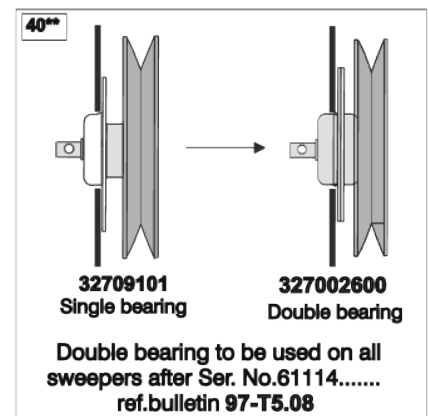

2000-2002

**C - SERIES TRACTOR
POWERED
GRASS COLLECTOR**

11 \ 11a \ 11b

**DRWG No: T0720002
ISSUE No: 2**

1	01886200	NEW PART NO: 018001500 ROOFING BOLT M8X20MM
2	08819700	WASHER 5/16 T4 ZINC PLATED H/DUTY
3	30146900	BEARING BOX
3A	30150400	OBSOLETE
4	10811600	BEARING (PTO HOUSING)
5	04827500	NYLOC NUT 5/16 UNF
6	228000300	BELT
7	02874500	NEW PART NO: 01874500 BOLT
8	08819900	DOME WASHER - 1.3/4OD X 3/8ID X 1/8 DOME
9	32727600	3" PULLEY (NON KEYED)
10	31306200	PTO END SPACER
10A	803003900	NEW PART NO: 183003900 INPUT PULLEY EXTENSION
11B	327007200	NEW PART NO: 32732700 DISCONTINUED
11	32732700	DISCONTINUED
11A	32732750	NEW PART NO: 32732700 DISCONTINUED
12	30117500	SWEEPER BEARING CAP
13	04885900	M5 NYLOC NUT
14	02940500	M5 X 16MM POZI PAN HEAD ZINC PLATED
15	32121800	SLINGER
16	31323900	BRUSH STOCK SPINDLE (SHORT)
17	30147000	BAG EAR
17A	30147050	NEW PART NO: 30147000 BAG EAR
18	14833000	BRISTLE BOSS
19	14898100	NEW PART NO: 14898101 YELLOW SWEEPER BRISTLES – NON WEB
19A	14936300	NEW PART NO: 14936301 YELLOW SWEEPER BRISTLES - WEBBED
19B	40835601	TRACTOR BRUSH
20	17400200	BRUSH STOCK
21	04819400	NEW PART NO: 04891400 NYLOC NUT
22	08827800	NEW PART NO: 08874300 WASHER
23	14834100	BRUSH DRIVE MOULDING SMALL
24	14832900	BRUSH DRIVE MOULDING LARGE
25	01832400	BOLT - 1/4 X 1 3/4
26	14804800	LEVER KNOB
27	32729700	C-SERIES SWEEPER LIFT ASSY
28	32731900	ROLLER-PGC-C-SERIES
29	31329900	NEW PART NO: 183024400 INTERNAL SHAFT
30	31329200	C-SERIES ROLLER PLATE BUSH
31	32732000	NEW PART NO: 327172400 ROLLER CARRIER ASSEMBLY
31A	32732050	NEW PART NO: 327172400 ROLLER CARRIER ASSEMBLY