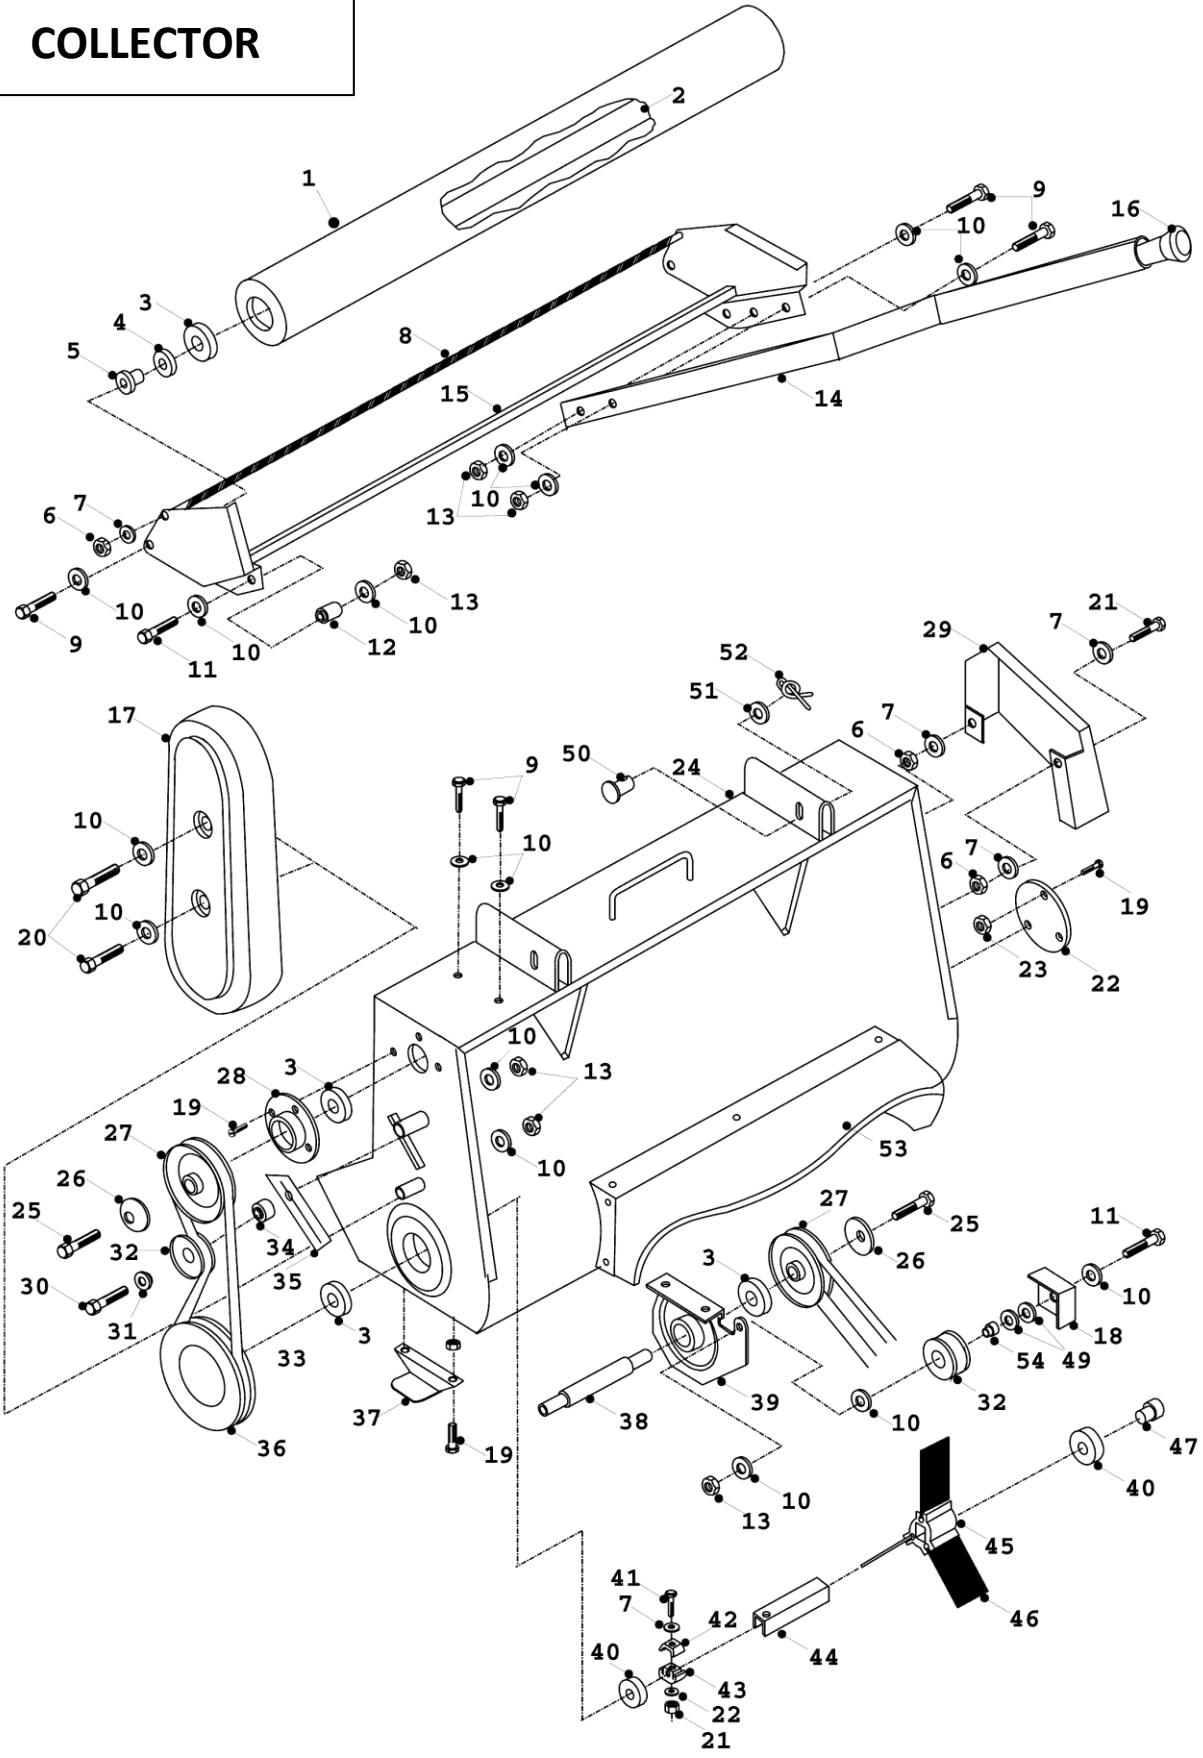

COUNTAX RIDER POWERED GRASS COLLECTOR

COUNTAX RIDER POWERED GRASS COLLECTOR		
1	32704600	ROLLER
2	31300800	ROLLER SHAFT (INTERNAL)
3	10845500	BEARING
4	08832100	NEW PART NO: 088003700 WASHER
5	31350700	ROLLER SHAFT BUSH
6	04819400	NEW PART NO: 04891400 NYLOC NUT
7	08827800	NEW PART NO: 08874300 ¼ T4 HP - WASHER
8	52830900	CABLE SCRAPER COMPLETE WITH ADJUSTERS
9	02827600	SET SCREW - 5/16 X 3/4
10	08819700	WASHER - 5/16 T4 ZINC PLATED H/DUTY
11	01820700	BOLT - 5/16UNF X 1.1/2 HT Z/P
12	31350600	ROLLER PLATE BUSH
13	04827500	NYLOC NUT 5/16 UNF
14	32725700	NEW PART NO: 32724200 BRUSH HEIGHT ADJUST LEVER
15	32716300	RIDER PGC ROLLER HOUSING
16	14804800	LEVER KNOB
17	14880200	RIDER SWEEPER PULLEY COVER (VAC FORM)
18	30134000	RIDER BELT GUARD
19	02821800	SCREW - 2BA X 1/2 POZI PAN
20	01821100	BOLT - 5/16UNF X 2.1/2 HT Z/P
21	02827700	SET SCREW - 1/4UNF X 3/4
22	30117500	SWEEPER BEARING CAP
23	04821900	NEW PART NO: 04885900 M5 NYLOC NUT
24	32720800	OBSOLETE
25	01874500	BOLT - 3/8 X 3/4 HT
26	08819900	DOME WASHER - 1.3/4OD X 3/8ID X 1/8DOME
27	20870801	OBSOLETE
28	27106600	NEW PART NO: 27106601 BEARING HOUSING
29	30125900	OBSOLETE
30	01820900	BOLT - 5/16UNF X 2 ZINC/CLEAR UNF
31	31351100	SWEEPER JOCKEY CAP
32	20880800	PLASTIC PULLEY
33	22879900	RIDER SWEEPER SIDE DRIVE BELT
34	31350400	SWEEPER JOCKEY SPACER
35	30126000	OBSOLETE
36	32709100	NEW PART NO: 32709101 PULLEY & SHAFT
37	30126100	OBSOLETE
38	18309800	RIDER SWEEPER IDLER SHAFT

39	30134100	RIDER IDLER SHAFT BEARING PLATE
40	32121800	SLINGER
41	01832400	BOLT - 1/4 X 1 3/4
42	14834100	BRUSH DRIVE MOULDING SMALL
43	14832900	BRUSH DRIVE MOULDING LARGE
44	17404300	RIDER BRUSH STOCK
45	14833000	BRISTLE BOSS
46	14879700	RIDER SWEEPER BRISTLE
47	31350100	BRUSH STOCK SPINDLE (SHORT)
49	08827200	NEW PART NO: 08819700 WASHER, ZINC PLATED & HEAVY DUTY
50	31336800	DECK LIFT PIN (FRONT)
51	08822500	NEW PART NO: 088003600 WASHER
52	11836700	RUE CLIP
53	14914701	NEW PART NO: 14914700 RUBBER FLAP
54	18831600	SPACER JOCKEY WHEEL