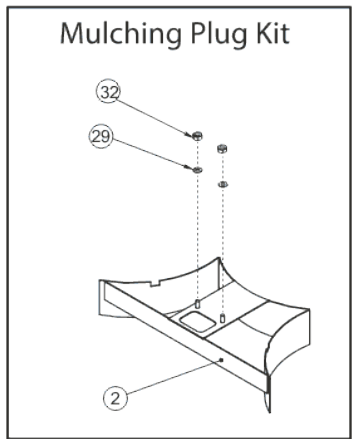

**48 INCH XRD DECK
REAR DISCHARGE OR MULCH DECK**

Alternative MK3 Tractor Adapter Kit Part

1	327401600	OBSOLETE
2	327401700	OBSOLETE
3	40503607	BEARING HOUSING ASSY SHORT SHAFT
4	16928900	17.5" LEFT HAND BLADE 1 HOLE
4A	TBC	TBC
5	16929000	17.5" R H BLADE
5A	TBC	TBC
6	08819901	OBSOLETE
7	14868900	RUBBER FLAP (T/AXLE DEFLECTOR)
8	541113000	SWEEPER & COMBI DECK FLAP STRIP
9	20869502	5"INTERNAL PULLEY/KEYWAY
10	30831500	DECK BEARING HOUSING SLINGER 2005
11	541039100	OBSOLETE
12	22928800	GATES BB-136 BELT
13	16928900	17.5" LEFT HAND BLADE 1 HOLE
13A	TBC	TBC
14	40503507	DECK BEARING HOUSING ASSY LONG SHAFT
15	541036000	DECK HANGING BRACKET ADAPTER PLATE
16	183004200	TR D 98 IDLER PULLEY SPACER
17	18831602	NEW PART NO: 18831600 SPACER JOCKEY WHEEL
18	10811600	BEARING (PTO HOUSING)
19	209044601	OBSOLETE
20	31351101	NEW PART NO: 31351100 SWEEPER JOCKEY CAP
21	20811500	PTO JOCKEY PULLEY (CAPITOL)
22	183853800	UNIVERSAL JOCKEY PIVOT SPACER
23	301123800	JOGGLED BELT RETAINING PULLEY BRACKET
24	183530500	36",38",42"HGM DECK DRIVE PULLEY
25	20870202	7" DECK DRIVE PULLEY
26	149554900	50" DECK DIESEL ANTI SCALP WHEEL ARIEN
27	32731000	BELT TENSION PLATE 96
28	183856000	OBSOLETE
29	088003700	WASHER - M8 X 21 X 1.6
30	12860100	RIVET 4.8 X 16MM ALLOY POP 1031-4816
31	09853401	KEY-1/4SQ X 1 1/4 AMERICAN SPEC ROUNDED
32	04920100	M8 NYLOC NUT
33	07847600	CIRCLIP 40MM
34	52936700	OILITE BUSH - 5/8OD X 1/2ID X 1/2LONG
35	27111200	DECK PAN TAB WASHER
36	088003800	M8 INTERNALLY SERRATED SHAKEPROOF WASHER