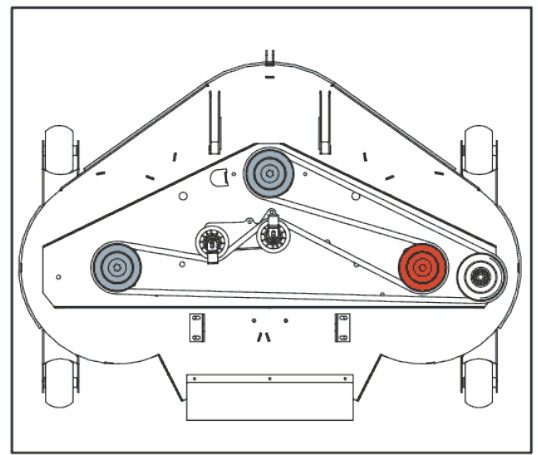

**48 INCH XRD DECK
REAR DISCHARGE OR MULCH DECK**

Alternative MK3 Tractor Adapter Kit Part

1	327401600	OBSOLETE
2	327401700	OBSOLETE
3	40503607	BEARING HOUSING ASSY SHORT SHAFT
4	16928900	17.5" LEFT HAND BLADE 1 HOLE
4A	TBC	TBC
5	16929000	17.5" R H BLADE
5A	TBC	TBC
6	08819901	OBSOLETE
7	14868900	RUBBER FLAP (T/AXLE DEFLECTOR)
8	541113000	SWEEPER & COMBI DECK FLAP STRIP
9	20869502	5"INTERNAL PULLEY/KEYWAY
10	30831500	DECK BEARING HOUSING SLINGER 2005
11	541039100	OBSOLETE
12	22928800	GATES BB-136 BELT
13	16928900	17.5" LEFT HAND BLADE 1 HOLE
13A	TBC	TBC
14	40503507	DECK BEARING HOUSING ASSY LONG SHAFT
15	541036000	DECK HANGING BRACKET ADAPTER PLATE
16	183004200	TR D 98 IDLER PULLEY SPACER
17	18831602	NEW PART NO: 18831600 SPACER JOCKEY WHEEL
18	10811600	BEARING (PTO HOUSING)
19	209044601	OBSOLETE
20	31351101	NEW PART NO: 31351100 SWEEPER JOCKEY CAP
21	20811500	PTO JOCKEY PULLEY (CAPITOL)
22	183853800	UNIVERSAL JOCKEY PIVOT SPACER
23	301123800	JOGGLED BELT RETAINING PULLEY BRACKET
24	183530500	36",38",42"HGM DECK DRIVE PULLEY
25	20870202	7" DECK DRIVE PULLEY
26	149554900	50" DECK DIESEL ANTI SCALP WHEEL ARIEN
27	32731000	BELT TENSION PLATE 96
28	183856000	OBSOLETE
29	088003700	WASHER - M8 X 21 X 1.6
30	12860100	RIVET 4.8 X 16MM ALLOY POP 1031-4816
31	09853401	KEY-1/4SQ X 1 1/4 AMERICAN SPEC ROUNDED
32	04920100	M8 NYLOC NUT
33	07847600	CIRCLIP 40MM
34	52936700	OILITE BUSH - 5/8OD X 1/2ID X 1/2LONG
35	27111200	DECK PAN TAB WASHER
36	088003800	M8 INTERNALLY SERRATED SHAKEPROOF WASHER