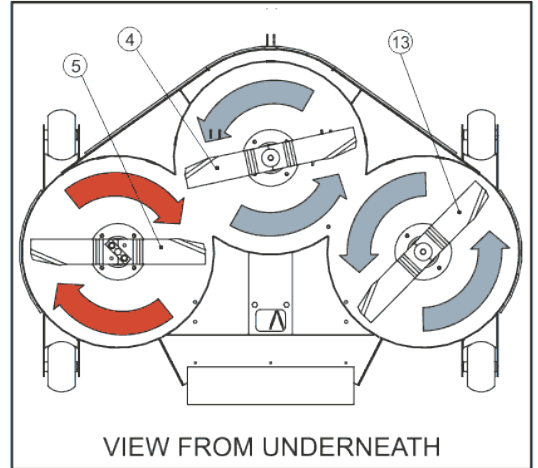

**48 INCH XRD DECK
REAR DISCHARGE OR MULCH DECK**

Alternative MK3 Tractor Adapter Kit Part

1	327401600	OBSOLETE
2	327401700	OBSOLETE
3	40503607	BEARING HOUSING ASSY SHORT SHAFT
4	16928900	17.5" LEFT HAND BLADE 1 HOLE
4A	TBC	TBC
5	16929000	17.5" R H BLADE
5A	TBC	TBC
6	08819901	OBSOLETE
7	14868900	RUBBER FLAP (T/AXLE DEFLECTOR)
8	541113000	SWEEPER & COMBI DECK FLAP STRIP
9	20869502	5"INTERNAL PULLEY/KEYWAY
10	30831500	DECK BEARING HOUSING SLINGER 2005
11	541039100	OBSOLETE
12	22928800	GATES BB-136 BELT
13	16928900	17.5" LEFT HAND BLADE 1 HOLE
13A	TBC	TBC
14	40503507	DECK BEARING HOUSING ASSY LONG SHAFT
15	541036000	DECK HANGING BRACKET ADAPTER PLATE
16	183004200	TR D 98 IDLER PULLEY SPACER
17	18831602	NEW PART NO: 18831600 SPACER JOCKEY WHEEL
18	10811600	BEARING (PTO HOUSING)
19	209044601	OBSOLETE
20	31351101	NEW PART NO: 31351100 SWEEPER JOCKEY CAP
21	20811500	PTO JOCKEY PULLEY (CAPITOL)
22	183853800	UNIVERSAL JOCKEY PIVOT SPACER
23	301123800	JOGGLED BELT RETAINING PULLEY BRACKET
24	183530500	36",38",42"HGM DECK DRIVE PULLEY
25	20870202	7" DECK DRIVE PULLEY
26	149554900	50" DECK DIESEL ANTI SCALP WHEEL ARIEN
27	32731000	BELT TENSION PLATE 96
28	183856000	OBSOLETE
29	088003700	WASHER - M8 X 21 X 1.6
30	12860100	RIVET 4.8 X 16MM ALLOY POP 1031-4816
31	09853401	KEY-1/4SQ X 1 1/4 AMERICAN SPEC ROUNDED
32	04920100	M8 NYLOC NUT
33	07847600	CIRCLIP 40MM
34	52936700	OILITE BUSH - 5/8OD X 1/2ID X 1/2LONG
35	27111200	DECK PAN TAB WASHER
36	088003800	M8 INTERNALLY SERRATED SHAKEPROOF WASHER