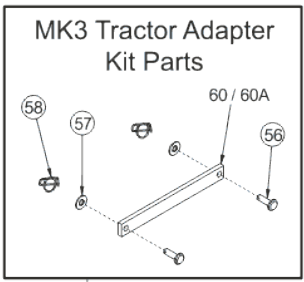

**48 INCH XRD DECK
REAR DISCHARGE OR MULCH DECK**

Alternative MK3 Tractor Adapter Kit Part

1	327401600	OBSOLETE
2	327401700	OBSOLETE
3	40503607	BEARING HOUSING ASSY SHORT SHAFT
4	16928900	17.5" LEFT HAND BLADE 1 HOLE
4A	TBC	TBC
5	16929000	17.5" R H BLADE
5A	TBC	TBC
6	08819901	OBSOLETE
7	14868900	RUBBER FLAP (T/AXLE DEFLECTOR)
8	541113000	SWEEPER & COMBI DECK FLAP STRIP
9	20869502	5"INTERNAL PULLEY/KEYWAY
10	30831500	DECK BEARING HOUSING SLINGER 2005
11	541039100	OBSOLETE
12	22928800	GATES BB-136 BELT
13	16928900	17.5" LEFT HAND BLADE 1 HOLE
13A	TBC	TBC
14	40503507	DECK BEARING HOUSING ASSY LONG SHAFT
15	541036000	DECK HANGING BRACKET ADAPTER PLATE
16	183004200	TR D 98 IDLER PULLEY SPACER
17	18831602	NEW PART NO: 18831600 SPACER JOCKEY WHEEL
18	10811600	BEARING (PTO HOUSING)
19	209044601	OBSOLETE
20	31351101	NEW PART NO: 31351100 SWEEPER JOCKEY CAP
21	20811500	PTO JOCKEY PULLEY (CAPITOL)
22	183853800	UNIVERSAL JOCKEY PIVOT SPACER
23	301123800	JOGGLED BELT RETAINING PULLEY BRACKET
24	183530500	36",38",42"HGM DECK DRIVE PULLEY
25	20870202	7" DECK DRIVE PULLEY
26	149554900	50" DECK DIESEL ANTI SCALP WHEEL ARIEN
27	32731000	BELT TENSION PLATE 96
28	183856000	OBSOLETE
29	088003700	WASHER - M8 X 21 X 1.6
30	12860100	RIVET 4.8 X 16MM ALLOY POP 1031-4816
31	09853401	KEY-1/4SQ X 1 1/4 AMERICAN SPEC ROUNDED
32	04920100	M8 NYLOC NUT
33	07847600	CIRCLIP 40MM
34	52936700	OILITE BUSH - 5/8OD X 1/2ID X 1/2LONG
35	27111200	DECK PAN TAB WASHER
36	088003800	M8 INTERNALLY SERRATED SHAKEPROOF WASHER