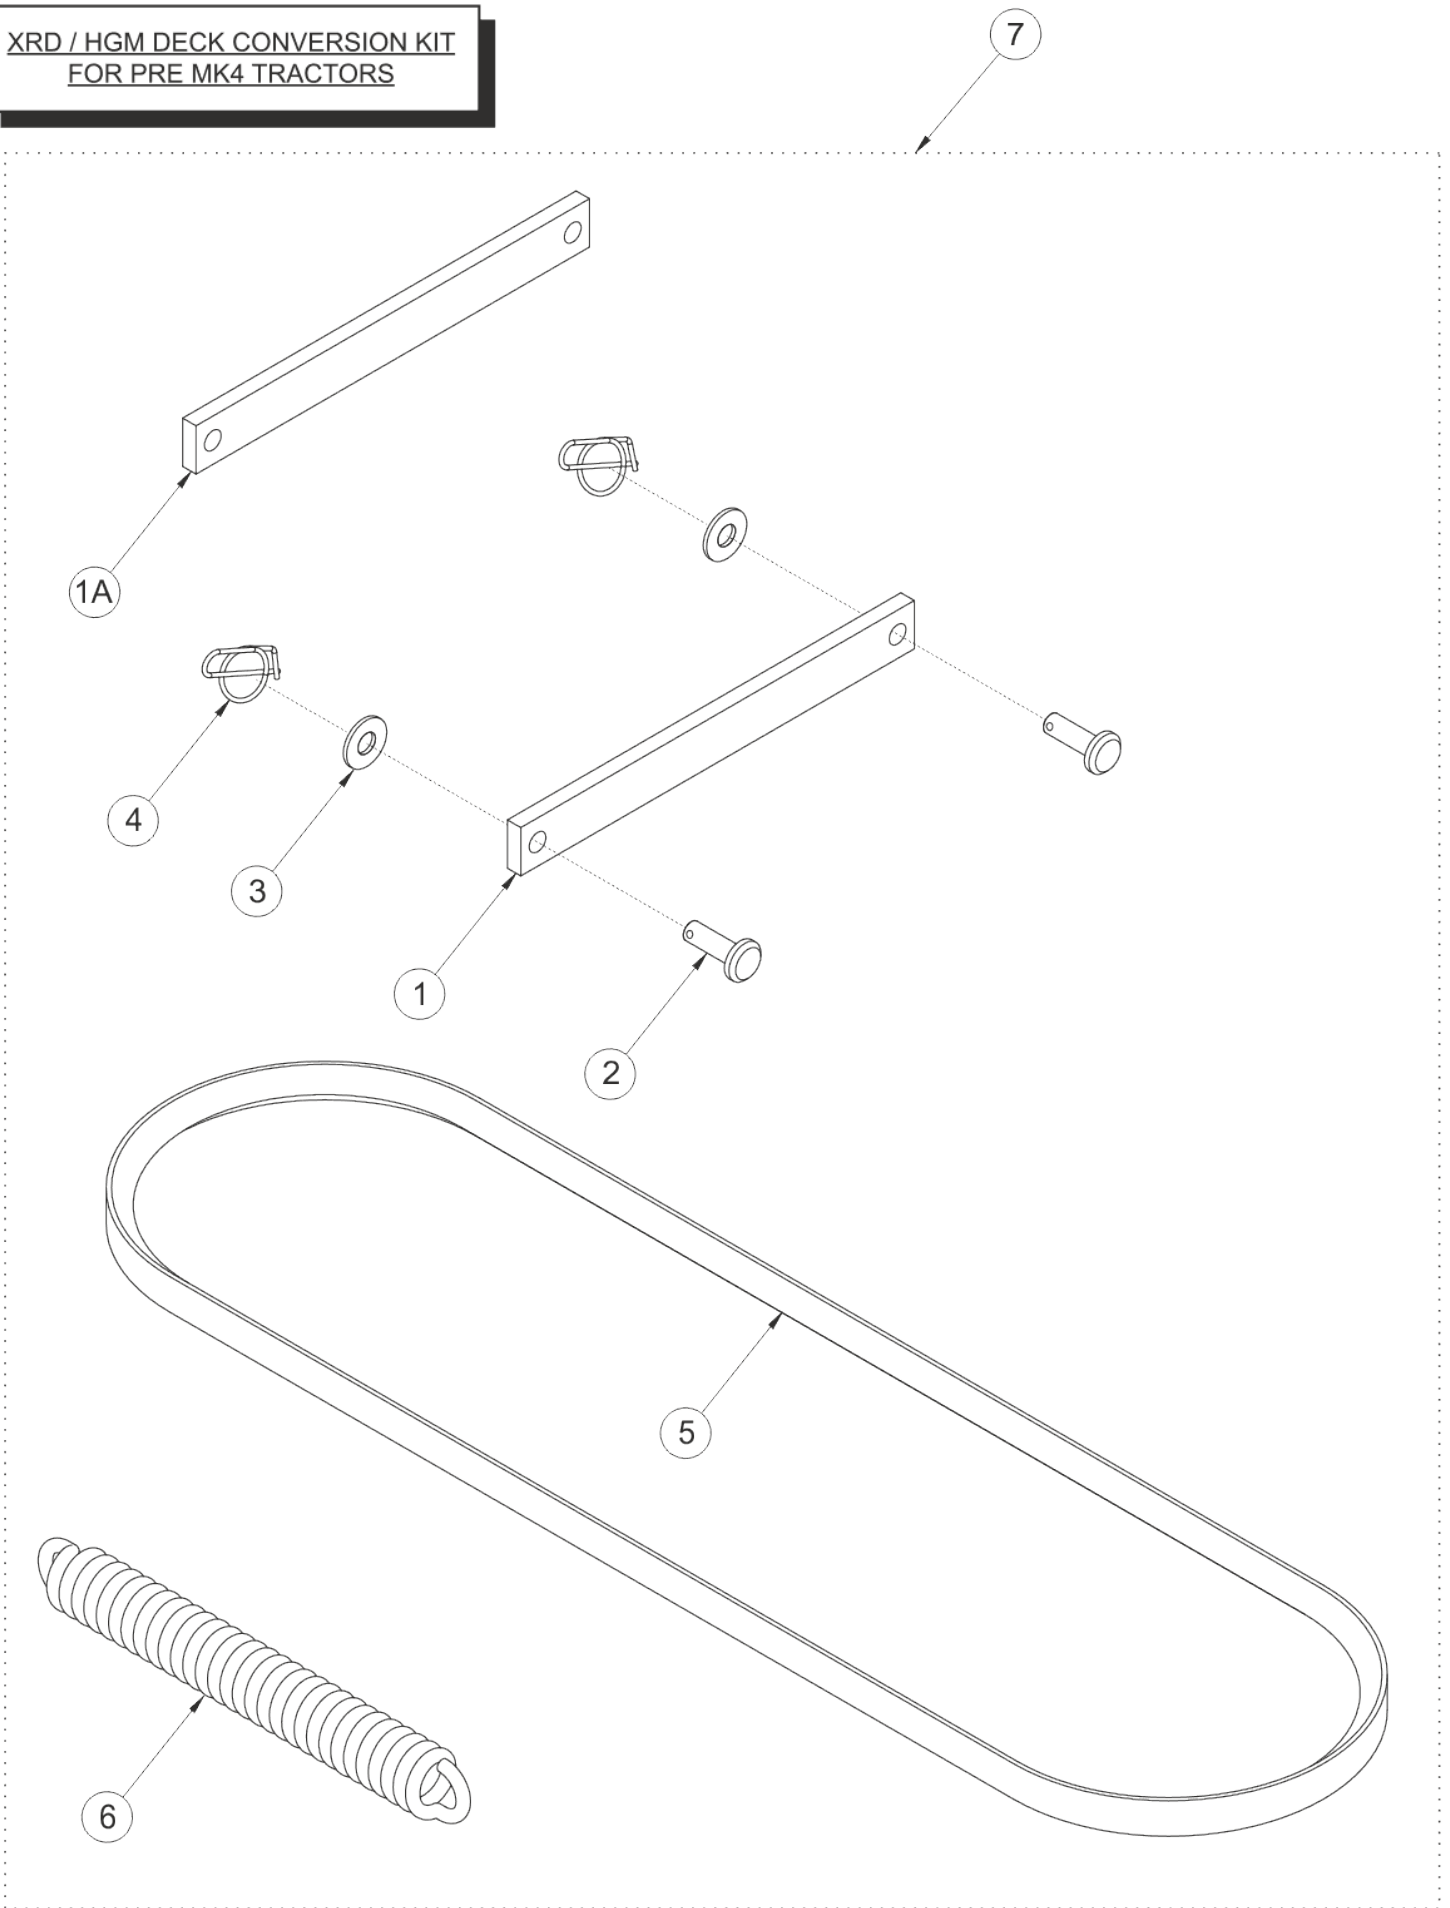

**XRD / HGM DECK CONVERSION KIT
FOR PRE MK4 TRACTORS**

Edition A

Parts List No. 366020400 A

2WD & 4WD Adapter Kit Part No. 50100027, 50100029 & 50100031

XRD / HGM Deck Part No. 20100028, 20100030 & 20100032

March 2014

1	29203800	48" DECK BAR
1A	298123900	48 IBS 44 & 36 HGM 4WD DECK TENSION BAR
2	31338202	OBSOLETE
3	088004500	M10 X 24 X 2 TL WASHER
4	11836700	RUE CLIP
5	22871200	B57 BELT
6	25885300	DECK ASSIST SPRING
7	50100029	OBSOLETE