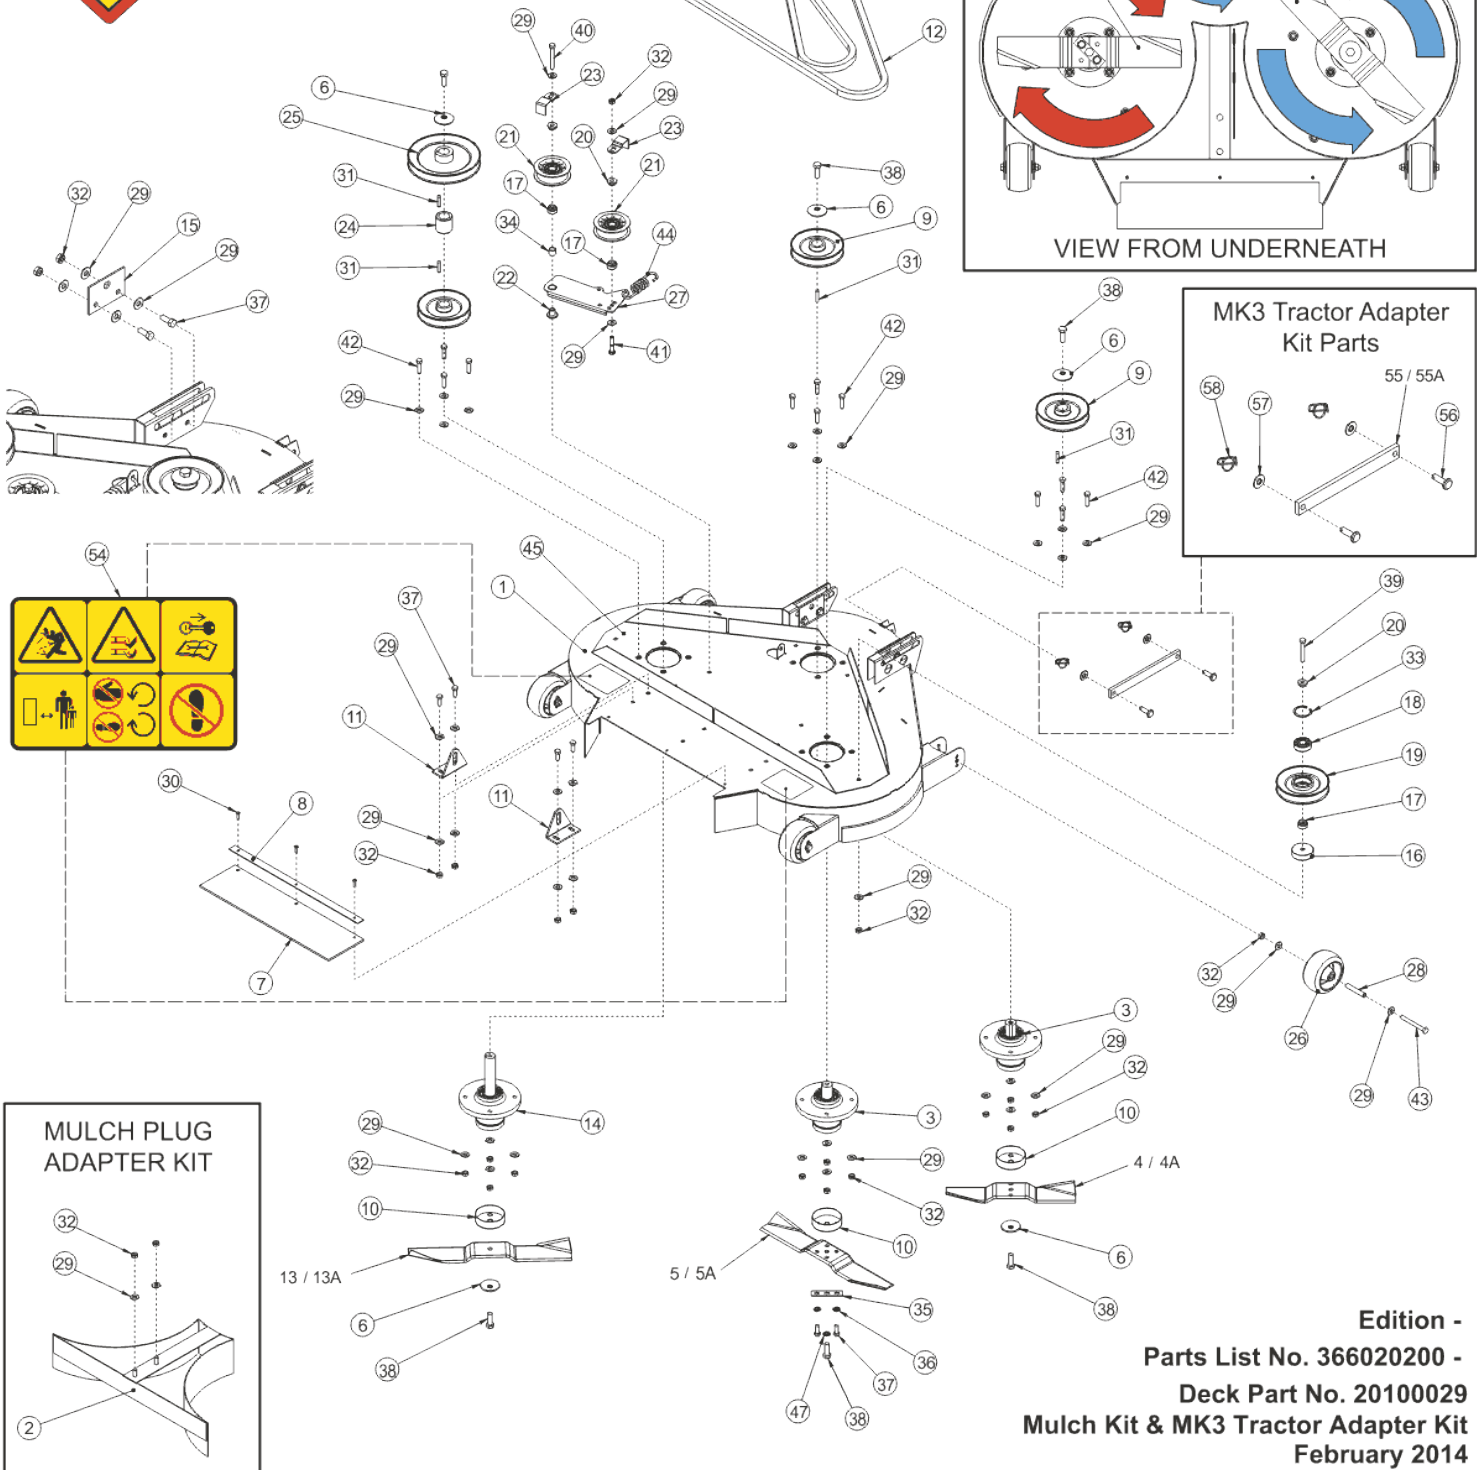

**38 INCH XRD DECK
REAR DISCHARGE OR MULCH DECK**

Alternative MK3 Tractor Adapter Kit Part

1	327401200	OBSOLETE
2	327400900	OBSOLETE
3	40503607	BEARING HOUSING ASSY SHORT SHAFT
4	16869001	NEW PART NO: 16869002 BLADE
4A	169382600	OBSOLETE
5	16869201	NEW PART NO: 16869202 R/H BLADE 15"
5A	TBC	TBC
6	08819901	OBSOLETE
7	14868900	RUBBER FLAP (T/AXLE DEFLECTOR)
8	541113000	SWEEPER & COMBI DECK FLAP STRIP
9	20869502	5"INTERNAL PULLEY/KEYWA
10	30831500	DECK BEARING HOUSING SLINGER 2005
11	541039100	OBSOLETE
12	22869900	NEW PART NO: 22869901 BELT
13	16869102	BLADE
13A	TBC	TBC
14	40503507	DECK BEARING HOUSING ASSY LONG SHAFT
15	541036000	DECK HANGING BRACKET ADAPTER PLATE
16	183004200	TR D 98 IDLER PULLEY SPACER
17	18831602	NEW PART NO: 18831600 SPACER JOCKEY WHEEL
18	10811600	BEARING (PTO HOUSING)
19	209044601	OBSOLETE
20	31351101	NEW PART NO: 31351100 SWEEPER JOCKEY CAP
21	20811500	PTO JOCKEY PULLEY (CAPITOL)
22	183853800	UNIVERSAL JOCKEY PIVOT SPACER
23	301123800	JOGGLED BELT RETAINING PULLEY BRACKET
24	183530500	36",38",42"HGM DECK DRIVE PULLEY
25	20870202	7" DECK DRIVE PULLEY
26	7320	ANTI SCALP WHEEL
27	32731000	BELT TENSION PLATE 96
28	179550400	OBSOLETE
29	088003700	WASHER - M8 X 21 X 1.6
30	12860100	RIVET 4.8 X 16MM ALLOY POP 1031-4816
31	09853401	KEY-1/4SQ X 1 1/4 AMERICAN SPEC ROUNDED
32	04920100	M8 NYLOC NUT
33	07847600	CIRCLIP 40MM
34	52936700	OILITE BUSH - 5/8OD X 1/2ID X 1/2LONG
35	27111200	DECK PAN TAB WASHER
36	088003800	M8 INTERNALLY SERRATED SHAKEPROOF WASHER