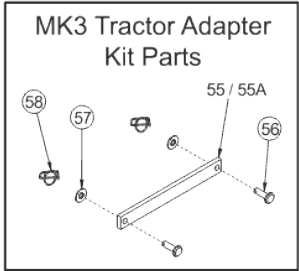

**38 INCH XRD DECK
REAR DISCHARGE OR MULCH DECK**

Alternative MK3 Tractor Adapter Kit Part

1	327401200	OBSOLETE
2	327400900	OBSOLETE
3	40503607	BEARING HOUSING ASSY SHORT SHAFT
4	16869001	NEW PART NO: 16869002 BLADE
4A	169382600	OBSOLETE
5	16869201	NEW PART NO: 16869202 R/H BLADE 15"
5A	TBC	TBC
6	08819901	OBSOLETE
7	14868900	RUBBER FLAP (T/AXLE DEFLECTOR)
8	541113000	SWEEPER & COMBI DECK FLAP STRIP
9	20869502	5"INTERNAL PULLEY/KEYWA
10	30831500	DECK BEARING HOUSING SLINGER 2005
11	541039100	OBSOLETE
12	22869900	NEW PART NO: 22869901 BELT
13	16869102	BLADE
13A	TBC	TBC
14	40503507	DECK BEARING HOUSING ASSY LONG SHAFT
15	541036000	DECK HANGING BRACKET ADAPTER PLATE
16	183004200	TR D 98 IDLER PULLEY SPACER
17	18831602	NEW PART NO: 18831600 SPACER JOCKEY WHEEL
18	10811600	BEARING (PTO HOUSING)
19	209044601	OBSOLETE
20	31351101	NEW PART NO: 31351100 SWEEPER JOCKEY CAP
21	20811500	PTO JOCKEY PULLEY (CAPITOL)
22	183853800	UNIVERSAL JOCKEY PIVOT SPACER
23	301123800	JOGGLED BELT RETAINING PULLEY BRACKET
24	183530500	36",38",42"HGM DECK DRIVE PULLEY
25	20870202	7" DECK DRIVE PULLEY
26	7320	ANTI SCALP WHEEL
27	32731000	BELT TENSION PLATE 96
28	179550400	OBSOLETE
29	088003700	WASHER - M8 X 21 X 1.6
30	12860100	RIVET 4.8 X 16MM ALLOY POP 1031-4816
31	09853401	KEY-1/4SQ X 1 1/4 AMERICAN SPEC ROUNDED
32	04920100	M8 NYLOC NUT
33	07847600	CIRCLIP 40MM
34	52936700	OILITE BUSH - 5/8OD X 1/2ID X 1/2LONG
35	27111200	DECK PAN TAB WASHER
36	088003800	M8 INTERNALLY SERRATED SHAKEPROOF WASHER