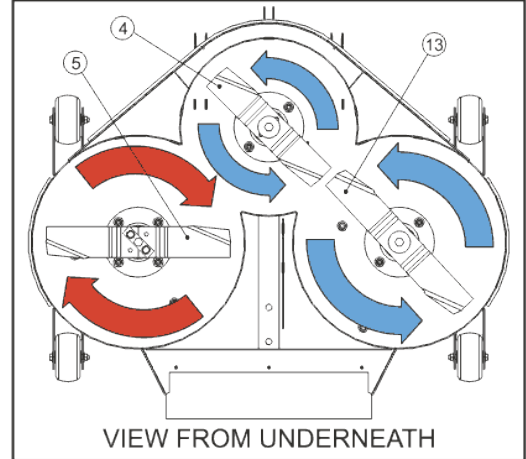

**38 INCH XRD DECK
REAR DISCHARGE OR MULCH DECK**

Alternative MK3 Tractor Adapter Kit Part

1	327401200	OBSOLETE
2	327400900	OBSOLETE
3	40503607	BEARING HOUSING ASSY SHORT SHAFT
4	16869001	NEW PART NO: 16869002 BLADE
4A	169382600	OBSOLETE
5	16869201	NEW PART NO: 16869202 R/H BLADE 15"
5A	TBC	TBC
6	08819901	OBSOLETE
7	14868900	RUBBER FLAP (T/AXLE DEFLECTOR)
8	541113000	SWEEPER & COMBI DECK FLAP STRIP
9	20869502	5"INTERNAL PULLEY/KEYWA
10	30831500	DECK BEARING HOUSING SLINGER 2005
11	541039100	OBSOLETE
12	22869900	NEW PART NO: 22869901 BELT
13	16869102	BLADE
13A	TBC	TBC
14	40503507	DECK BEARING HOUSING ASSY LONG SHAFT
15	541036000	DECK HANGING BRACKET ADAPTER PLATE
16	183004200	TR D 98 IDLER PULLEY SPACER
17	18831602	NEW PART NO: 18831600 SPACER JOCKEY WHEEL
18	10811600	BEARING (PTO HOUSING)
19	209044601	OBSOLETE
20	31351101	NEW PART NO: 31351100 SWEEPER JOCKEY CAP
21	20811500	PTO JOCKEY PULLEY (CAPITOL)
22	183853800	UNIVERSAL JOCKEY PIVOT SPACER
23	301123800	JOGGLED BELT RETAINING PULLEY BRACKET
24	183530500	36",38",42"HGM DECK DRIVE PULLEY
25	20870202	7" DECK DRIVE PULLEY
26	7320	ANTI SCALP WHEEL
27	32731000	BELT TENSION PLATE 96
28	179550400	OBSOLETE
29	088003700	WASHER - M8 X 21 X 1.6
30	12860100	RIVET 4.8 X 16MM ALLOY POP 1031-4816
31	09853401	KEY-1/4SQ X 1 1/4 AMERICAN SPEC ROUNDED
32	04920100	M8 NYLOC NUT
33	07847600	CIRCLIP 40MM
34	52936700	OILITE BUSH - 5/8OD X 1/2ID X 1/2LONG
35	27111200	DECK PAN TAB WASHER
36	088003800	M8 INTERNALLY SERRATED SHAKEPROOF WASHER