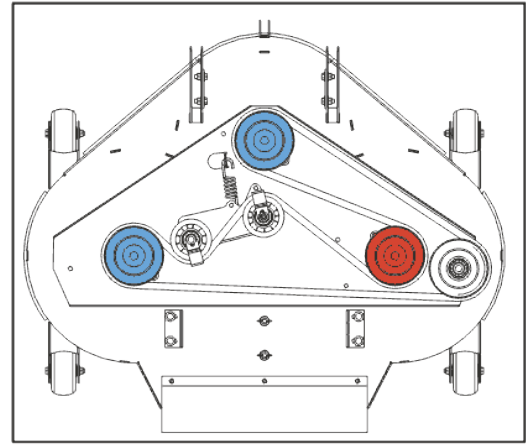

**38 INCH XRD DECK
REAR DISCHARGE OR MULCH DECK**

Alternative MK3 Tractor Adapter Kit Part

1	327401200	OBSOLETE
2	327400900	OBSOLETE
3	40503607	BEARING HOUSING ASSY SHORT SHAFT
4	16869001	NEW PART NO: 16869002 BLADE
4A	169382600	OBSOLETE
5	16869201	NEW PART NO: 16869202 R/H BLADE 15"
5A	TBC	TBC
6	08819901	OBSOLETE
7	14868900	RUBBER FLAP (T/AXLE DEFLECTOR)
8	541113000	SWEEPER & COMBI DECK FLAP STRIP
9	20869502	5"INTERNAL PULLEY/KEYWA
10	30831500	DECK BEARING HOUSING SLINGER 2005
11	541039100	OBSOLETE
12	22869900	NEW PART NO: 22869901 BELT
13	16869102	BLADE
13A	TBC	TBC
14	40503507	DECK BEARING HOUSING ASSY LONG SHAFT
15	541036000	DECK HANGING BRACKET ADAPTER PLATE
16	183004200	TR D 98 IDLER PULLEY SPACER
17	18831602	NEW PART NO: 18831600 SPACER JOCKEY WHEEL
18	10811600	BEARING (PTO HOUSING)
19	209044601	OBSOLETE
20	31351101	NEW PART NO: 31351100 SWEEPER JOCKEY CAP
21	20811500	PTO JOCKEY PULLEY (CAPITOL)
22	183853800	UNIVERSAL JOCKEY PIVOT SPACER
23	301123800	JOGGLED BELT RETAINING PULLEY BRACKET
24	183530500	36",38",42"HGM DECK DRIVE PULLEY
25	20870202	7" DECK DRIVE PULLEY
26	7320	ANTI SCALP WHEEL
27	32731000	BELT TENSION PLATE 96
28	179550400	OBSOLETE
29	088003700	WASHER - M8 X 21 X 1.6
30	12860100	RIVET 4.8 X 16MM ALLOY POP 1031-4816
31	09853401	KEY-1/4SQ X 1 1/4 AMERICAN SPEC ROUNDED
32	04920100	M8 NYLOC NUT
33	07847600	CIRCLIP 40MM
34	52936700	OILITE BUSH - 5/8OD X 1/2ID X 1/2LONG
35	27111200	DECK PAN TAB WASHER
36	088003800	M8 INTERNALLY SERRATED SHAKEPROOF WASHER