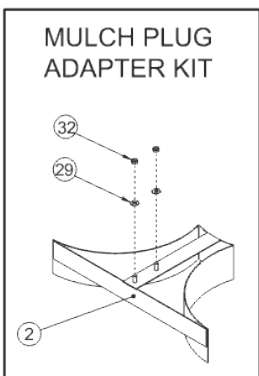

**38 INCH XRD DECK
REAR DISCHARGE OR MULCH DECK**

Alternative MK3 Tractor Adapter Kit Part

1	327401200	OBSOLETE
2	327400900	OBSOLETE
3	40503607	BEARING HOUSING ASSY SHORT SHAFT
4	16869001	NEW PART NO: 16869002 BLADE
4A	169382600	OBSOLETE
5	16869201	NEW PART NO: 16869202 R/H BLADE 15"
5A	TBC	TBC
6	08819901	OBSOLETE
7	14868900	RUBBER FLAP (T/AXLE DEFLECTOR)
8	541113000	SWEEPER & COMBI DECK FLAP STRIP
9	20869502	5"INTERNAL PULLEY/KEYWA
10	30831500	DECK BEARING HOUSING SLINGER 2005
11	541039100	OBSOLETE
12	22869900	NEW PART NO: 22869901 BELT
13	16869102	BLADE
13A	TBC	TBC
14	40503507	DECK BEARING HOUSING ASSY LONG SHAFT
15	541036000	DECK HANGING BRACKET ADAPTER PLATE
16	183004200	TR D 98 IDLER PULLEY SPACER
17	18831602	NEW PART NO: 18831600 SPACER JOCKEY WHEEL
18	10811600	BEARING (PTO HOUSING)
19	209044601	OBSOLETE
20	31351101	NEW PART NO: 31351100 SWEEPER JOCKEY CAP
21	20811500	PTO JOCKEY PULLEY (CAPITOL)
22	183853800	UNIVERSAL JOCKEY PIVOT SPACER
23	301123800	JOGGLED BELT RETAINING PULLEY BRACKET
24	183530500	36",38",42"HGM DECK DRIVE PULLEY
25	20870202	7" DECK DRIVE PULLEY
26	7320	ANTI SCALP WHEEL
27	32731000	BELT TENSION PLATE 96
28	179550400	OBSOLETE
29	088003700	WASHER - M8 X 21 X 1.6
30	12860100	RIVET 4.8 X 16MM ALLOY POP 1031-4816
31	09853401	KEY-1/4SQ X 1 1/4 AMERICAN SPEC ROUNDED
32	04920100	M8 NYLOC NUT
33	07847600	CIRCLIP 40MM
34	52936700	OILITE BUSH - 5/8OD X 1/2ID X 1/2LONG
35	27111200	DECK PAN TAB WASHER
36	088003800	M8 INTERNALLY SERRATED SHAKEPROOF WASHER