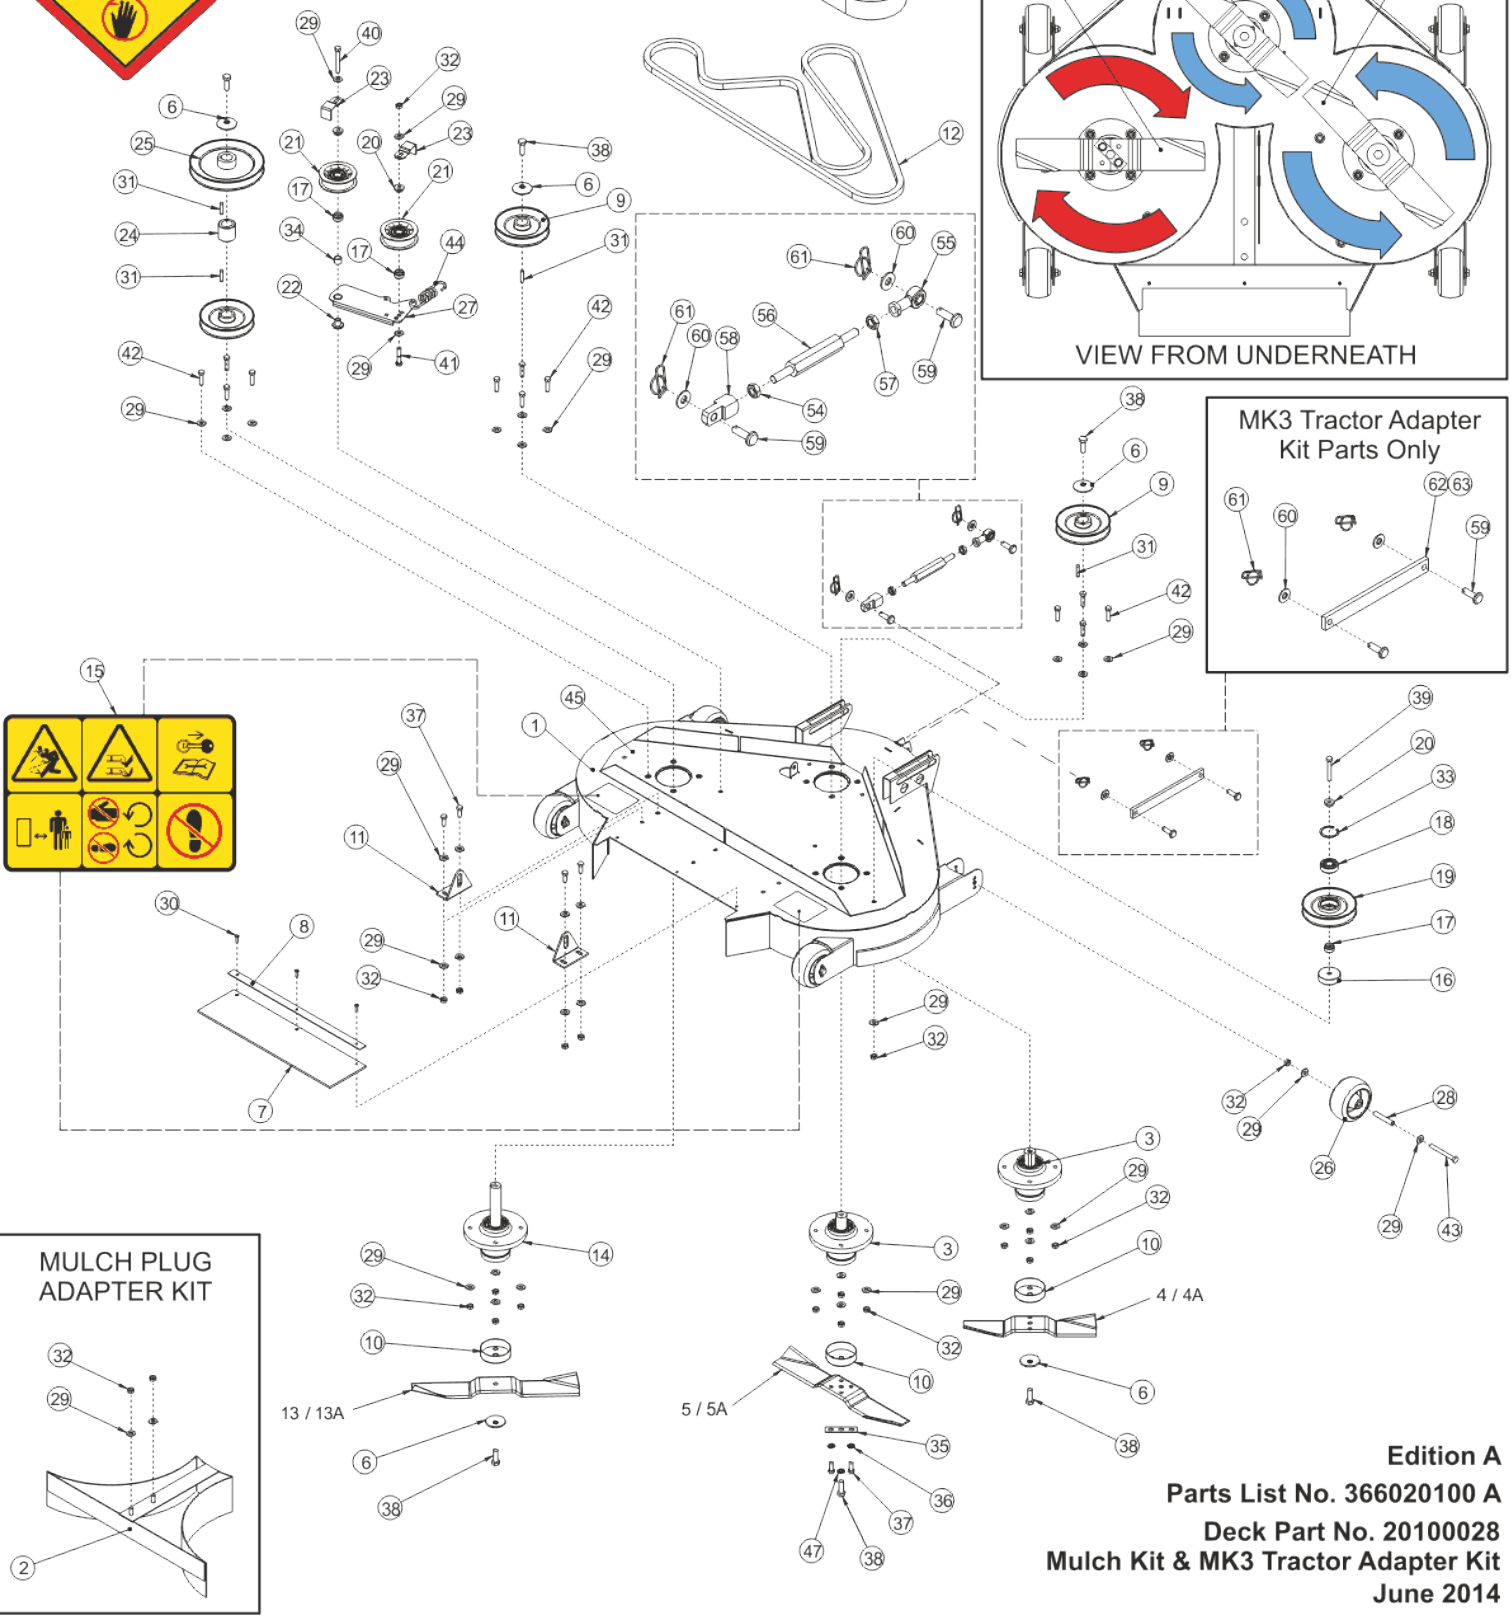

**36 INCH XRD DECK  
REAR DISCHARGE OR MULCH DECK**

**Alternative MK3 Tractor Adapter Kit Part**

VIEW FROM UNDERNEATH

1	327401300	OBSOLETE
2	327401100	OBSOLETE
3	40503607	BEARING HOUSING ASSY SHORT SHAFT
4	16869001	NEW PART NO: 16869002 BLADE
5	16869201	NEW PART NO: 16869202 R/H BLADE 15"
6	08819901	OBSOLETE
7	14868900	RUBBER FLAP (T/AXLE DEFLECTOR)
8	541113000	SWEEPER & COMBI DECK FLAP STRIP
9	20869502	5"INTERNAL PULLEY/KEYWAY
10	30831500	DECK BEARING HOUSING SLINGER 2005
11	541039100	OBSOLETE
12	22869800	AA105 BELT
13	16869102	BLADE
14	40503507	DECK BEARING HOUSING ASSY LONG SHAFT
15	358098300	OBSOLETE
16	183004200	TR D 98 IDLER PULLEY SPACER
17	18831602	NEW PART NO: 18831600 SPACER JOCKEY WHEEL
18	10811600	BEARING (PTO HOUSING)
19	209044601	OBSOLETE
20	31351101	NEW PART NO: 31351100 SWEEPER JOCKEY CAP
21	20811500	PTO JOCKEY PULLEY (CAPITOL)
22	183853800	UNIVERSAL JOCKEY PIVOT SPACER
23	301123800	JOGGLED BELT RETAINING PULLEY BRACKET
24	183530500	36",38",42"HGM DECK DRIVE PULLEY
25	20870202	7" DECK DRIVE PULLEY
26	7320	ANTI SCALP WHEEL
27	32731000	BELT TENSION PLATE 96
28	179550400	OBSOLETE
29	088003700	WASHER - M8 X 21 X 1.6
30	12860100	RIVET 4.8 X 16MM ALLOY POP 1031-4816
31	09853401	KEY-1/4SQ X 1 1/4 AMERICAN SPEC ROUNDED
32	04920100	M8 NYLOC NUT
33	07847600	CIRCLIP 40MM
34	52936700	OILITE BUSH - 5/8OD X 1/2ID X 1/2LONG
35	27111200	DECK PAN TAB WASHER
36	088003800	M8 INTERNALLY SERRATED SHAKEPROOF WASHER
37	02825900	BOLT, M8 X 20MM
38	02886000	M10 X 30 S/SCREW BZP
39	028662600	BOLT M8 X 55