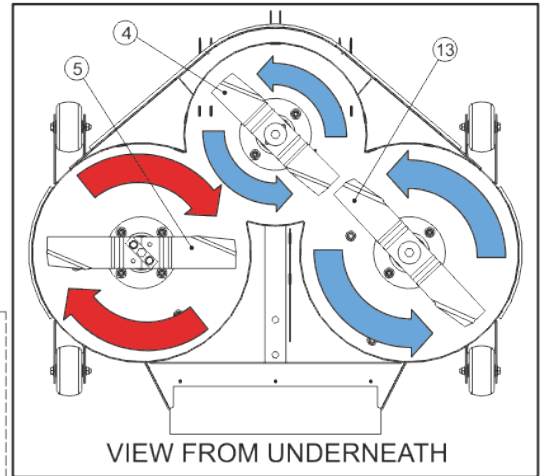

**36 INCH XRD DECK  
REAR DISCHARGE OR MULCH DECK**

**Alternative MK3 Tractor Adapter Kit Part**

VIEW FROM UNDERNEATH

1	327401300	OBSOLETE
2	327401100	OBSOLETE
3	40503607	BEARING HOUSING ASSY SHORT SHAFT
4	16869001	NEW PART NO: 16869002 BLADE
5	16869201	NEW PART NO: 16869202 R/H BLADE 15"
6	08819901	OBSOLETE
7	14868900	RUBBER FLAP (T/AXLE DEFLECTOR)
8	541113000	SWEEPER & COMBI DECK FLAP STRIP
9	20869502	5"INTERNAL PULLEY/KEYWAY
10	30831500	DECK BEARING HOUSING SLINGER 2005
11	541039100	OBSOLETE
12	22869800	AA105 BELT
13	16869102	BLADE
14	40503507	DECK BEARING HOUSING ASSY LONG SHAFT
15	358098300	OBSOLETE
16	183004200	TR D 98 IDLER PULLEY SPACER
17	18831602	NEW PART NO: 18831600 SPACER JOCKEY WHEEL
18	10811600	BEARING (PTO HOUSING)
19	209044601	OBSOLETE
20	31351101	NEW PART NO: 31351100 SWEEPER JOCKEY CAP
21	20811500	PTO JOCKEY PULLEY (CAPITOL)
22	183853800	UNIVERSAL JOCKEY PIVOT SPACER
23	301123800	JOGGLED BELT RETAINING PULLEY BRACKET
24	183530500	36",38",42"HGM DECK DRIVE PULLEY
25	20870202	7" DECK DRIVE PULLEY
26	7320	ANTI SCALP WHEEL
27	32731000	BELT TENSION PLATE 96
28	179550400	OBSOLETE
29	088003700	WASHER - M8 X 21 X 1.6
30	12860100	RIVET 4.8 X 16MM ALLOY POP 1031-4816
31	09853401	KEY-1/4SQ X 1 1/4 AMERICAN SPEC ROUNDED
32	04920100	M8 NYLOC NUT
33	07847600	CIRCLIP 40MM
34	52936700	OILITE BUSH - 5/8OD X 1/2ID X 1/2LONG
35	27111200	DECK PAN TAB WASHER
36	088003800	M8 INTERNALLY SERRATED SHAKEPROOF WASHER
37	02825900	BOLT, M8 X 20MM
38	02886000	M10 X 30 S/SCREW BZP
39	028662600	BOLT M8 X 55