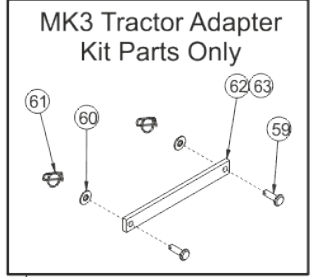

**36 INCH XRD DECK  
REAR DISCHARGE OR MULCH DECK**

**Alternative MK3 Tractor Adapter Kit Part**

VIEW FROM UNDERNEATH

1	327401300	OBSOLETE
2	327401100	OBSOLETE
3	40503607	BEARING HOUSING ASSY SHORT SHAFT
4	16869001	NEW PART NO: 16869002 BLADE
5	16869201	NEW PART NO: 16869202 R/H BLADE 15"
6	08819901	OBSOLETE
7	14868900	RUBBER FLAP (T/AXLE DEFLECTOR)
8	541113000	SWEEPER & COMBI DECK FLAP STRIP
9	20869502	5"INTERNAL PULLEY/KEYWAY
10	30831500	DECK BEARING HOUSING SLINGER 2005
11	541039100	OBSOLETE
12	22869800	AA105 BELT
13	16869102	BLADE
14	40503507	DECK BEARING HOUSING ASSY LONG SHAFT
15	358098300	OBSOLETE
16	183004200	TR D 98 IDLER PULLEY SPACER
17	18831602	NEW PART NO: 18831600 SPACER JOCKEY WHEEL
18	10811600	BEARING (PTO HOUSING)
19	209044601	OBSOLETE
20	31351101	NEW PART NO: 31351100 SWEEPER JOCKEY CAP
21	20811500	PTO JOCKEY PULLEY (CAPITOL)
22	183853800	UNIVERSAL JOCKEY PIVOT SPACER
23	301123800	JOGGLED BELT RETAINING PULLEY BRACKET
24	183530500	36",38",42"HGM DECK DRIVE PULLEY
25	20870202	7" DECK DRIVE PULLEY
26	7320	ANTI SCALP WHEEL
27	32731000	BELT TENSION PLATE 96
28	179550400	OBSOLETE
29	088003700	WASHER - M8 X 21 X 1.6
30	12860100	RIVET 4.8 X 16MM ALLOY POP 1031-4816
31	09853401	KEY-1/4SQ X 1 1/4 AMERICAN SPEC ROUNDED
32	04920100	M8 NYLOC NUT
33	07847600	CIRCLIP 40MM
34	52936700	OILITE BUSH - 5/8OD X 1/2ID X 1/2LONG
35	27111200	DECK PAN TAB WASHER
36	088003800	M8 INTERNALLY SERRATED SHAKEPROOF WASHER
37	02825900	BOLT, M8 X 20MM
38	02886000	M10 X 30 S/SCREW BZP
39	028662600	BOLT M8 X 55