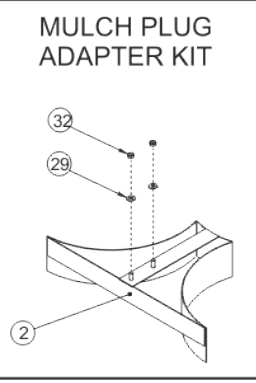

**36 INCH XRD DECK  
REAR DISCHARGE OR MULCH DECK**

**Alternative MK3 Tractor Adapter Kit Part**

VIEW FROM UNDERNEATH

1	327401300	OBSOLETE
2	327401100	OBSOLETE
3	40503607	BEARING HOUSING ASSY SHORT SHAFT
4	16869001	NEW PART NO: 16869002 BLADE
5	16869201	NEW PART NO: 16869202 R/H BLADE 15"
6	08819901	OBSOLETE
7	14868900	RUBBER FLAP (T/AXLE DEFLECTOR)
8	541113000	SWEEPER & COMBI DECK FLAP STRIP
9	20869502	5"INTERNAL PULLEY/KEYWAY
10	30831500	DECK BEARING HOUSING SLINGER 2005
11	541039100	OBSOLETE
12	22869800	AA105 BELT
13	16869102	BLADE
14	40503507	DECK BEARING HOUSING ASSY LONG SHAFT
15	358098300	OBSOLETE
16	183004200	TR D 98 IDLER PULLEY SPACER
17	18831602	NEW PART NO: 18831600 SPACER JOCKEY WHEEL
18	10811600	BEARING (PTO HOUSING)
19	209044601	OBSOLETE
20	31351101	NEW PART NO: 31351100 SWEEPER JOCKEY CAP
21	20811500	PTO JOCKEY PULLEY (CAPITOL)
22	183853800	UNIVERSAL JOCKEY PIVOT SPACER
23	301123800	JOGGLED BELT RETAINING PULLEY BRACKET
24	183530500	36",38",42"HGM DECK DRIVE PULLEY
25	20870202	7" DECK DRIVE PULLEY
26	7320	ANTI SCALP WHEEL
27	32731000	BELT TENSION PLATE 96
28	179550400	OBSOLETE
29	088003700	WASHER - M8 X 21 X 1.6
30	12860100	RIVET 4.8 X 16MM ALLOY POP 1031-4816
31	09853401	KEY-1/4SQ X 1 1/4 AMERICAN SPEC ROUNDED
32	04920100	M8 NYLOC NUT
33	07847600	CIRCLIP 40MM
34	52936700	OILITE BUSH - 5/8OD X 1/2ID X 1/2LONG
35	27111200	DECK PAN TAB WASHER
36	088003800	M8 INTERNALLY SERRATED SHAKEPROOF WASHER
37	02825900	BOLT, M8 X 20MM
38	02886000	M10 X 30 S/SCREW BZP
39	028662600	BOLT M8 X 55