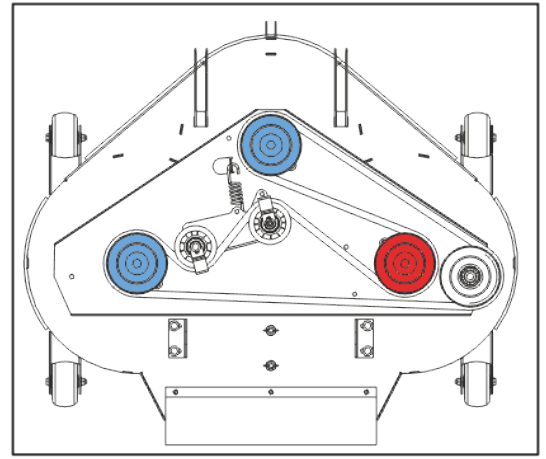

**36 INCH XRD DECK  
REAR DISCHARGE OR MULCH DECK**

**Alternative MK3 Tractor Adapter Kit Part**

VIEW FROM UNDERNEATH

1	327401300	OBSOLETE
2	327401100	OBSOLETE
3	40503607	BEARING HOUSING ASSY SHORT SHAFT
4	16869001	NEW PART NO: 16869002 BLADE
5	16869201	NEW PART NO: 16869202 R/H BLADE 15"
6	08819901	OBSOLETE
7	14868900	RUBBER FLAP (T/AXLE DEFLECTOR)
8	541113000	SWEEPER & COMBI DECK FLAP STRIP
9	20869502	5"INTERNAL PULLEY/KEYWAY
10	30831500	DECK BEARING HOUSING SLINGER 2005
11	541039100	OBSOLETE
12	22869800	AA105 BELT
13	16869102	BLADE
14	40503507	DECK BEARING HOUSING ASSY LONG SHAFT
15	358098300	OBSOLETE
16	183004200	TR D 98 IDLER PULLEY SPACER
17	18831602	NEW PART NO: 18831600 SPACER JOCKEY WHEEL
18	10811600	BEARING (PTO HOUSING)
19	209044601	OBSOLETE
20	31351101	NEW PART NO: 31351100 SWEEPER JOCKEY CAP
21	20811500	PTO JOCKEY PULLEY (CAPITOL)
22	183853800	UNIVERSAL JOCKEY PIVOT SPACER
23	301123800	JOGGLED BELT RETAINING PULLEY BRACKET
24	183530500	36",38",42"HGM DECK DRIVE PULLEY
25	20870202	7" DECK DRIVE PULLEY
26	7320	ANTI SCALP WHEEL
27	32731000	BELT TENSION PLATE 96
28	179550400	OBSOLETE
29	088003700	WASHER - M8 X 21 X 1.6
30	12860100	RIVET 4.8 X 16MM ALLOY POP 1031-4816
31	09853401	KEY-1/4SQ X 1 1/4 AMERICAN SPEC ROUNDED
32	04920100	M8 NYLOC NUT
33	07847600	CIRCLIP 40MM
34	52936700	OILITE BUSH - 5/8OD X 1/2ID X 1/2LONG
35	27111200	DECK PAN TAB WASHER
36	088003800	M8 INTERNALLY SERRATED SHAKEPROOF WASHER
37	02825900	BOLT, M8 X 20MM
38	02886000	M10 X 30 S/SCREW BZP
39	028662600	BOLT M8 X 55