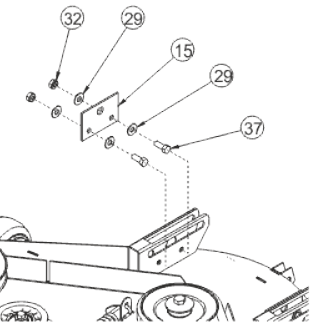

**36 INCH XRD DECK
REAR DISCHARGE OR MULCH DECK**

Alternative MK3 Tractor Adapter Kit Part

VIEW FROM UNDERNEATH

1	327401300	OBSOLETE
2	327401100	OBSOLETE
3	40503607	BEARING HOUSING ASSY SHORT SHAFT
4	16869001	16869002 BLADE
4A	169382600	OBSOLETE
5	16869201	NEW PART NO: 16869202 R/H BLADE 15"
5A	TBC	TBC
6	08819901	OBSOLETE
7	14868900	RUBBER FLAP (T/AXLE DEFLECTOR)
8	541113000	SWEEPER & COMBI DECK FLAP STRIP
9	20869502	5"INTERNAL PULLEY/KEYWAY
10	30831500	DECK BEARING HOUSING SLINGER 2005
11	541039100	OBSOLETE
12	22869800	AA105 BELT
13	16869102	BLADE
13A	TBC	TBC
14	40503507	DECK BEARING HOUSING ASSY LONG SHAFT
15	541036000	DECK HANGING BRACKET ADAPTER PLATE
16	183004200	TR D 98 IDLER PULLEY SPACER
17	18831602	NEW PART NO: 18831600 SPACER JOCKEY WHEEL
18	10811600	BEARING (PTO HOUSING)
19	209044601	OBSOLETE
20	31351101	NEW PART NO: 31351100 SWEEPER JOCKEY CAP
21	20811500	PTO JOCKEY PULLEY (CAPITOL)
22	183853800	UNIVERSAL JOCKEY PIVOT SPACER
23	301123800	JOGGLED BELT RETAINING PULLEY BRACKET
24	183530500	36",38",42"HGM DECK DRIVE PULLEY
25	20870202	7" DECK DRIVE PULLEY
26	7320	ANTI SCALP WHEEL
27	32731000	BELT TENSION PLATE 96
28	179550400	OBSOLETE
29	088003700	WASHER - M8 X 21 X 1.6
30	12860100	RIVET 4.8 X 16MM ALLOY POP 1031-4816
31	09853401	KEY-1/4SQ X 1 1/4 AMERICAN SPEC ROUNDED
32	04920100	M8 NYLOC NUT
33	07847600	CIRCLIP 40MM
34	52936700	OILITE BUSH - 5/8OD X 1/2ID X 1/2LONG
35	27111200	DECK PAN TAB WASHER
36	088003800	M8 INTERNALLY SERRATED SHAKEPROOF WASHER