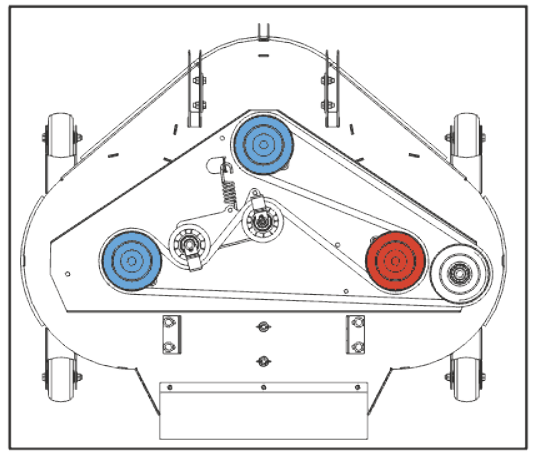

**36 INCH XRD DECK
REAR DISCHARGE OR MULCH DECK**

Alternative MK3 Tractor Adapter Kit Part

VIEW FROM UNDERNEATH

1	327401300	OBSOLETE
2	327401100	OBSOLETE
3	40503607	BEARING HOUSING ASSY SHORT SHAFT
4	16869001	16869002 BLADE
4A	169382600	OBSOLETE
5	16869201	NEW PART NO: 16869202 R/H BLADE 15"
5A	TBC	TBC
6	08819901	OBSOLETE
7	14868900	RUBBER FLAP (T/AXLE DEFLECTOR)
8	541113000	SWEEPER & COMBI DECK FLAP STRIP
9	20869502	5"INTERNAL PULLEY/KEYWAY
10	30831500	DECK BEARING HOUSING SLINGER 2005
11	541039100	OBSOLETE
12	22869800	AA105 BELT
13	16869102	BLADE
13A	TBC	TBC
14	40503507	DECK BEARING HOUSING ASSY LONG SHAFT
15	541036000	DECK HANGING BRACKET ADAPTER PLATE
16	183004200	TR D 98 IDLER PULLEY SPACER
17	18831602	NEW PART NO: 18831600 SPACER JOCKEY WHEEL
18	10811600	BEARING (PTO HOUSING)
19	209044601	OBSOLETE
20	31351101	NEW PART NO: 31351100 SWEEPER JOCKEY CAP
21	20811500	PTO JOCKEY PULLEY (CAPITOL)
22	183853800	UNIVERSAL JOCKEY PIVOT SPACER
23	301123800	JOGGLED BELT RETAINING PULLEY BRACKET
24	183530500	36",38",42"HGM DECK DRIVE PULLEY
25	20870202	7" DECK DRIVE PULLEY
26	7320	ANTI SCALP WHEEL
27	32731000	BELT TENSION PLATE 96
28	179550400	OBSOLETE
29	088003700	WASHER - M8 X 21 X 1.6
30	12860100	RIVET 4.8 X 16MM ALLOY POP 1031-4816
31	09853401	KEY-1/4SQ X 1 1/4 AMERICAN SPEC ROUNDED
32	04920100	M8 NYLOC NUT
33	07847600	CIRCLIP 40MM
34	52936700	OILITE BUSH - 5/8OD X 1/2ID X 1/2LONG
35	27111200	DECK PAN TAB WASHER
36	088003800	M8 INTERNALLY SERRATED SHAKEPROOF WASHER