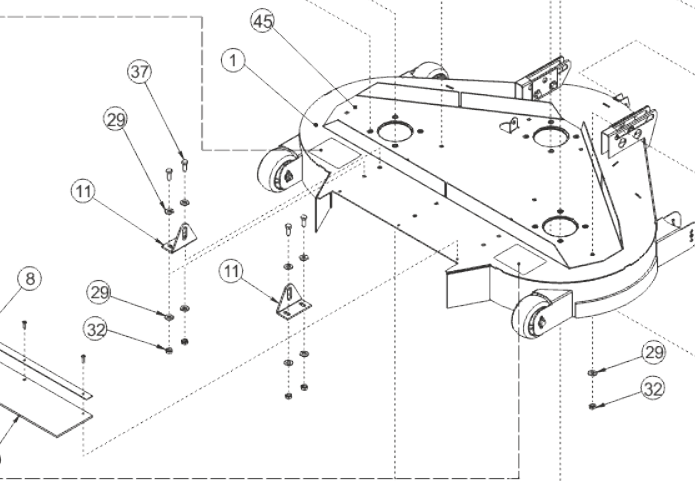

**36 INCH XRD DECK
REAR DISCHARGE OR MULCH DECK**

Alternative MK3 Tractor Adapter Kit Part

VIEW FROM UNDERNEATH

1	327401300	OBSOLETE
2	327401100	OBSOLETE
3	40503607	BEARING HOUSING ASSY SHORT SHAFT
4	16869001	16869002 BLADE
4A	169382600	OBSOLETE
5	16869201	NEW PART NO: 16869202 R/H BLADE 15"
5A	TBC	TBC
6	08819901	OBSOLETE
7	14868900	RUBBER FLAP (T/AXLE DEFLECTOR)
8	541113000	SWEEPER & COMBI DECK FLAP STRIP
9	20869502	5"INTERNAL PULLEY/KEYWAY
10	30831500	DECK BEARING HOUSING SLINGER 2005
11	541039100	OBSOLETE
12	22869800	AA105 BELT
13	16869102	BLADE
13A	TBC	TBC
14	40503507	DECK BEARING HOUSING ASSY LONG SHAFT
15	541036000	DECK HANGING BRACKET ADAPTER PLATE
16	183004200	TR D 98 IDLER PULLEY SPACER
17	18831602	NEW PART NO: 18831600 SPACER JOCKEY WHEEL
18	10811600	BEARING (PTO HOUSING)
19	209044601	OBSOLETE
20	31351101	NEW PART NO: 31351100 SWEEPER JOCKEY CAP
21	20811500	PTO JOCKEY PULLEY (CAPITOL)
22	183853800	UNIVERSAL JOCKEY PIVOT SPACER
23	301123800	JOGGLED BELT RETAINING PULLEY BRACKET
24	183530500	36",38",42"HGM DECK DRIVE PULLEY
25	20870202	7" DECK DRIVE PULLEY
26	7320	ANTI SCALP WHEEL
27	32731000	BELT TENSION PLATE 96
28	179550400	OBSOLETE
29	088003700	WASHER - M8 X 21 X 1.6
30	12860100	RIVET 4.8 X 16MM ALLOY POP 1031-4816
31	09853401	KEY-1/4SQ X 1 1/4 AMERICAN SPEC ROUNDED
32	04920100	M8 NYLOC NUT
33	07847600	CIRCLIP 40MM
34	52936700	OILITE BUSH - 5/8OD X 1/2ID X 1/2LONG
35	27111200	DECK PAN TAB WASHER
36	088003800	M8 INTERNALLY SERRATED SHAKEPROOF WASHER