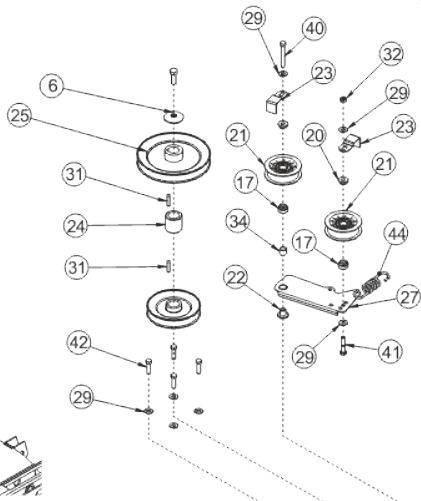

**36 INCH XRD DECK
REAR DISCHARGE OR MULCH DECK**

Alternative MK3 Tractor Adapter Kit Part