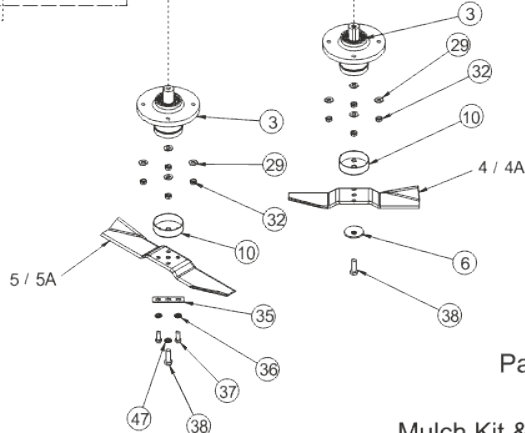

**36 INCH XRD DECK
REAR DISCHARGE OR MULCH DECK**

Alternative MK3 Tractor Adapter Kit Part

VIEW FROM UNDERNEATH

1	327401300	OBSOLETE
2	327401100	OBSOLETE
3	40503607	BEARING HOUSING ASSY SHORT SHAFT
4	16869001	16869002 BLADE
4A	169382600	OBSOLETE
5	16869201	NEW PART NO: 16869202 R/H BLADE 15"
5A	TBC	TBC
6	08819901	OBSOLETE
7	14868900	RUBBER FLAP (T/AXLE DEFLECTOR)
8	541113000	SWEEPER & COMBI DECK FLAP STRIP
9	20869502	5"INTERNAL PULLEY/KEYWAY
10	30831500	DECK BEARING HOUSING SLINGER 2005
11	541039100	OBSOLETE
12	22869800	AA105 BELT
13	16869102	BLADE
13A	TBC	TBC
14	40503507	DECK BEARING HOUSING ASSY LONG SHAFT
15	541036000	DECK HANGING BRACKET ADAPTER PLATE
16	183004200	TR D 98 IDLER PULLEY SPACER
17	18831602	NEW PART NO: 18831600 SPACER JOCKEY WHEEL
18	10811600	BEARING (PTO HOUSING)
19	209044601	OBSOLETE
20	31351101	NEW PART NO: 31351100 SWEEPER JOCKEY CAP
21	20811500	PTO JOCKEY PULLEY (CAPITOL)
22	183853800	UNIVERSAL JOCKEY PIVOT SPACER
23	301123800	JOGGLED BELT RETAINING PULLEY BRACKET
24	183530500	36",38",42"HGM DECK DRIVE PULLEY
25	20870202	7" DECK DRIVE PULLEY
26	7320	ANTI SCALP WHEEL
27	32731000	BELT TENSION PLATE 96
28	179550400	OBSOLETE
29	088003700	WASHER - M8 X 21 X 1.6
30	12860100	RIVET 4.8 X 16MM ALLOY POP 1031-4816
31	09853401	KEY-1/4SQ X 1 1/4 AMERICAN SPEC ROUNDED
32	04920100	M8 NYLOC NUT
33	07847600	CIRCLIP 40MM
34	52936700	OILITE BUSH - 5/8OD X 1/2ID X 1/2LONG
35	27111200	DECK PAN TAB WASHER
36	088003800	M8 INTERNALLY SERRATED SHAKEPROOF WASHER