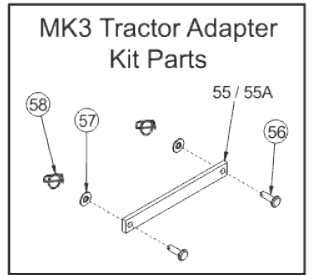

**36 INCH XRD DECK
REAR DISCHARGE OR MULCH DECK**

Alternative MK3 Tractor Adapter Kit Part

VIEW FROM UNDERNEATH

1	327401300	OBSOLETE
2	327401100	OBSOLETE
3	40503607	BEARING HOUSING ASSY SHORT SHAFT
4	16869001	16869002 BLADE
4A	169382600	OBSOLETE
5	16869201	NEW PART NO: 16869202 R/H BLADE 15"
5A	TBC	TBC
6	08819901	OBSOLETE
7	14868900	RUBBER FLAP (T/AXLE DEFLECTOR)
8	541113000	SWEEPER & COMBI DECK FLAP STRIP
9	20869502	5"INTERNAL PULLEY/KEYWAY
10	30831500	DECK BEARING HOUSING SLINGER 2005
11	541039100	OBSOLETE
12	22869800	AA105 BELT
13	16869102	BLADE
13A	TBC	TBC
14	40503507	DECK BEARING HOUSING ASSY LONG SHAFT
15	541036000	DECK HANGING BRACKET ADAPTER PLATE
16	183004200	TR D 98 IDLER PULLEY SPACER
17	18831602	NEW PART NO: 18831600 SPACER JOCKEY WHEEL
18	10811600	BEARING (PTO HOUSING)
19	209044601	OBSOLETE
20	31351101	NEW PART NO: 31351100 SWEEPER JOCKEY CAP
21	20811500	PTO JOCKEY PULLEY (CAPITOL)
22	183853800	UNIVERSAL JOCKEY PIVOT SPACER
23	301123800	JOGGLED BELT RETAINING PULLEY BRACKET
24	183530500	36",38",42"HGM DECK DRIVE PULLEY
25	20870202	7" DECK DRIVE PULLEY
26	7320	ANTI SCALP WHEEL
27	32731000	BELT TENSION PLATE 96
28	179550400	OBSOLETE
29	088003700	WASHER - M8 X 21 X 1.6
30	12860100	RIVET 4.8 X 16MM ALLOY POP 1031-4816
31	09853401	KEY-1/4SQ X 1 1/4 AMERICAN SPEC ROUNDED
32	04920100	M8 NYLOC NUT
33	07847600	CIRCLIP 40MM
34	52936700	OILITE BUSH - 5/8OD X 1/2ID X 1/2LONG
35	27111200	DECK PAN TAB WASHER
36	088003800	M8 INTERNALLY SERRATED SHAKEPROOF WASHER