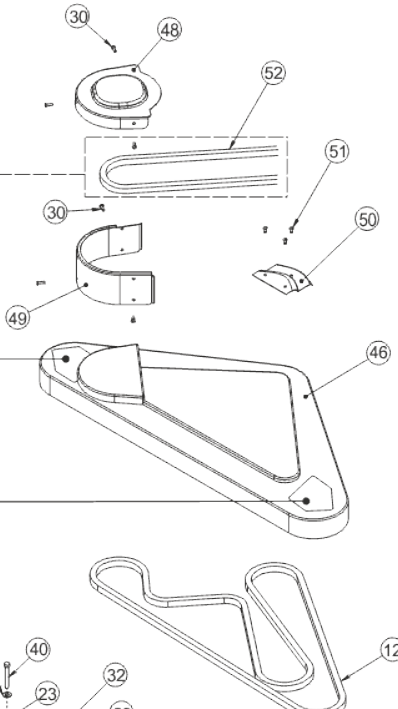

**36 INCH XRD DECK
REAR DISCHARGE OR MULCH DECK**

Alternative MK3 Tractor Adapter Kit Part