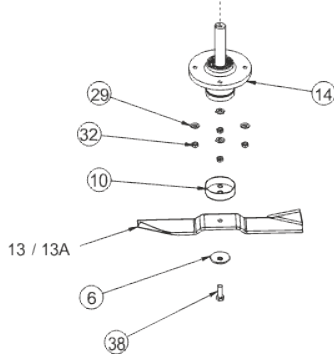

**36 INCH XRD DECK
REAR DISCHARGE OR MULCH DECK**

Alternative MK3 Tractor Adapter Kit Part