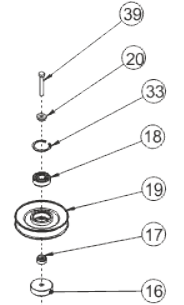

**36 INCH XRD DECK
REAR DISCHARGE OR MULCH DECK**

Alternative MK3 Tractor Adapter Kit Part

VIEW FROM UNDERNEATH

1	327401300	OBSOLETE
2	327401100	OBSOLETE
3	40503607	BEARING HOUSING ASSY SHORT SHAFT
4	16869001	16869002 BLADE
4A	169382600	OBSOLETE
5	16869201	NEW PART NO: 16869202 R/H BLADE 15"
5A	TBC	TBC
6	08819901	OBSOLETE
7	14868900	RUBBER FLAP (T/AXLE DEFLECTOR)
8	541113000	SWEEPER & COMBI DECK FLAP STRIP
9	20869502	5"INTERNAL PULLEY/KEYWAY
10	30831500	DECK BEARING HOUSING SLINGER 2005
11	541039100	OBSOLETE
12	22869800	AA105 BELT
13	16869102	BLADE
13A	TBC	TBC
14	40503507	DECK BEARING HOUSING ASSY LONG SHAFT
15	541036000	DECK HANGING BRACKET ADAPTER PLATE
16	183004200	TR D 98 IDLER PULLEY SPACER
17	18831602	NEW PART NO: 18831600 SPACER JOCKEY WHEEL
18	10811600	BEARING (PTO HOUSING)
19	209044601	OBSOLETE
20	31351101	NEW PART NO: 31351100 SWEEPER JOCKEY CAP
21	20811500	PTO JOCKEY PULLEY (CAPITOL)
22	183853800	UNIVERSAL JOCKEY PIVOT SPACER
23	301123800	JOGGLED BELT RETAINING PULLEY BRACKET
24	183530500	36",38",42"HGM DECK DRIVE PULLEY
25	20870202	7" DECK DRIVE PULLEY
26	7320	ANTI SCALP WHEEL
27	32731000	BELT TENSION PLATE 96
28	179550400	OBSOLETE
29	088003700	WASHER - M8 X 21 X 1.6
30	12860100	RIVET 4.8 X 16MM ALLOY POP 1031-4816
31	09853401	KEY-1/4SQ X 1 1/4 AMERICAN SPEC ROUNDED
32	04920100	M8 NYLOC NUT
33	07847600	CIRCLIP 40MM
34	52936700	OILITE BUSH - 5/8OD X 1/2ID X 1/2LONG
35	27111200	DECK PAN TAB WASHER
36	088003800	M8 INTERNALLY SERRATED SHAKEPROOF WASHER