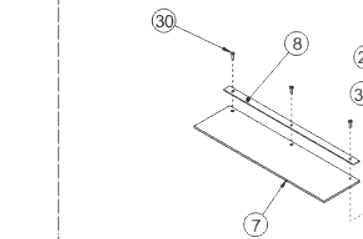

**36 INCH XRD DECK
REAR DISCHARGE OR MULCH DECK**

Alternative MK3 Tractor Adapter Kit Part

VIEW FROM UNDERNEATH

1	327401300	OBSOLETE
2	327401100	OBSOLETE
3	40503607	BEARING HOUSING ASSY SHORT SHAFT
4	16869001	16869002 BLADE
4A	169382600	OBSOLETE
5	16869201	NEW PART NO: 16869202 R/H BLADE 15"
5A	TBC	TBC
6	08819901	OBSOLETE
7	14868900	RUBBER FLAP (T/AXLE DEFLECTOR)
8	541113000	SWEEPER & COMBI DECK FLAP STRIP
9	20869502	5"INTERNAL PULLEY/KEYWAY
10	30831500	DECK BEARING HOUSING SLINGER 2005
11	541039100	OBSOLETE
12	22869800	AA105 BELT
13	16869102	BLADE
13A	TBC	TBC
14	40503507	DECK BEARING HOUSING ASSY LONG SHAFT
15	541036000	DECK HANGING BRACKET ADAPTER PLATE
16	183004200	TR D 98 IDLER PULLEY SPACER
17	18831602	NEW PART NO: 18831600 SPACER JOCKEY WHEEL
18	10811600	BEARING (PTO HOUSING)
19	209044601	OBSOLETE
20	31351101	NEW PART NO: 31351100 SWEEPER JOCKEY CAP
21	20811500	PTO JOCKEY PULLEY (CAPITOL)
22	183853800	UNIVERSAL JOCKEY PIVOT SPACER
23	301123800	JOGGLED BELT RETAINING PULLEY BRACKET
24	183530500	36",38",42"HGM DECK DRIVE PULLEY
25	20870202	7" DECK DRIVE PULLEY
26	7320	ANTI SCALP WHEEL
27	32731000	BELT TENSION PLATE 96
28	179550400	OBSOLETE
29	088003700	WASHER - M8 X 21 X 1.6
30	12860100	RIVET 4.8 X 16MM ALLOY POP 1031-4816
31	09853401	KEY-1/4SQ X 1 1/4 AMERICAN SPEC ROUNDED
32	04920100	M8 NYLOC NUT
33	07847600	CIRCLIP 40MM
34	52936700	OILITE BUSH - 5/8OD X 1/2ID X 1/2LONG
35	27111200	DECK PAN TAB WASHER
36	088003800	M8 INTERNALLY SERRATED SHAKEPROOF WASHER