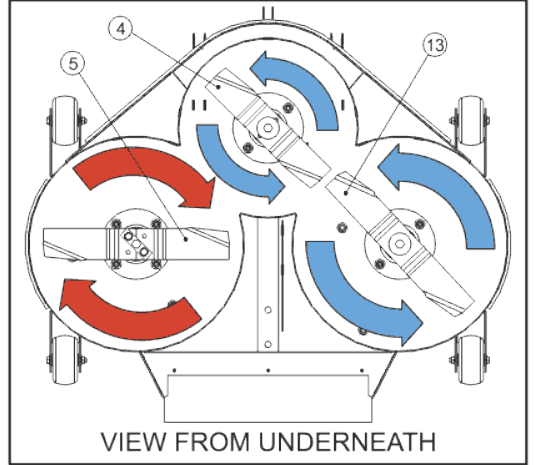

**36 INCH XRD DECK
REAR DISCHARGE OR MULCH DECK**

Alternative MK3 Tractor Adapter Kit Part

VIEW FROM UNDERNEATH

1	327401300	OBSOLETE
2	327401100	OBSOLETE
3	40503607	BEARING HOUSING ASSY SHORT SHAFT
4	16869001	16869002 BLADE
4A	169382600	OBSOLETE
5	16869201	NEW PART NO: 16869202 R/H BLADE 15"
5A	TBC	TBC
6	08819901	OBSOLETE
7	14868900	RUBBER FLAP (T/AXLE DEFLECTOR)
8	541113000	SWEEPER & COMBI DECK FLAP STRIP
9	20869502	5"INTERNAL PULLEY/KEYWAY
10	30831500	DECK BEARING HOUSING SLINGER 2005
11	541039100	OBSOLETE
12	22869800	AA105 BELT
13	16869102	BLADE
13A	TBC	TBC
14	40503507	DECK BEARING HOUSING ASSY LONG SHAFT
15	541036000	DECK HANGING BRACKET ADAPTER PLATE
16	183004200	TR D 98 IDLER PULLEY SPACER
17	18831602	NEW PART NO: 18831600 SPACER JOCKEY WHEEL
18	10811600	BEARING (PTO HOUSING)
19	209044601	OBSOLETE
20	31351101	NEW PART NO: 31351100 SWEEPER JOCKEY CAP
21	20811500	PTO JOCKEY PULLEY (CAPITOL)
22	183853800	UNIVERSAL JOCKEY PIVOT SPACER
23	301123800	JOGGLED BELT RETAINING PULLEY BRACKET
24	183530500	36",38",42"HGM DECK DRIVE PULLEY
25	20870202	7" DECK DRIVE PULLEY
26	7320	ANTI SCALP WHEEL
27	32731000	BELT TENSION PLATE 96
28	179550400	OBSOLETE
29	088003700	WASHER - M8 X 21 X 1.6
30	12860100	RIVET 4.8 X 16MM ALLOY POP 1031-4816
31	09853401	KEY-1/4SQ X 1 1/4 AMERICAN SPEC ROUNDED
32	04920100	M8 NYLOC NUT
33	07847600	CIRCLIP 40MM
34	52936700	OILITE BUSH - 5/8OD X 1/2ID X 1/2LONG
35	27111200	DECK PAN TAB WASHER
36	088003800	M8 INTERNALLY SERRATED SHAKEPROOF WASHER