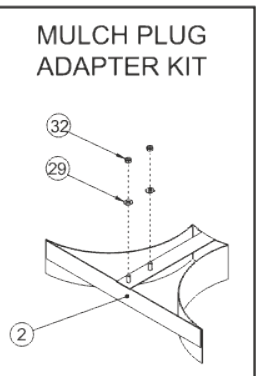

**36 INCH XRD DECK
REAR DISCHARGE OR MULCH DECK**

Alternative MK3 Tractor Adapter Kit Part

VIEW FROM UNDERNEATH

1	327401300	OBSOLETE
2	327401100	OBSOLETE
3	40503607	BEARING HOUSING ASSY SHORT SHAFT
4	16869001	16869002 BLADE
4A	169382600	OBSOLETE
5	16869201	NEW PART NO: 16869202 R/H BLADE 15"
5A	TBC	TBC
6	08819901	OBSOLETE
7	14868900	RUBBER FLAP (T/AXLE DEFLECTOR)
8	541113000	SWEEPER & COMBI DECK FLAP STRIP
9	20869502	5"INTERNAL PULLEY/KEYWAY
10	30831500	DECK BEARING HOUSING SLINGER 2005
11	541039100	OBSOLETE
12	22869800	AA105 BELT
13	16869102	BLADE
13A	TBC	TBC
14	40503507	DECK BEARING HOUSING ASSY LONG SHAFT
15	541036000	DECK HANGING BRACKET ADAPTER PLATE
16	183004200	TR D 98 IDLER PULLEY SPACER
17	18831602	NEW PART NO: 18831600 SPACER JOCKEY WHEEL
18	10811600	BEARING (PTO HOUSING)
19	209044601	OBSOLETE
20	31351101	NEW PART NO: 31351100 SWEEPER JOCKEY CAP
21	20811500	PTO JOCKEY PULLEY (CAPITOL)
22	183853800	UNIVERSAL JOCKEY PIVOT SPACER
23	301123800	JOGGLED BELT RETAINING PULLEY BRACKET
24	183530500	36",38",42"HGM DECK DRIVE PULLEY
25	20870202	7" DECK DRIVE PULLEY
26	7320	ANTI SCALP WHEEL
27	32731000	BELT TENSION PLATE 96
28	179550400	OBSOLETE
29	088003700	WASHER - M8 X 21 X 1.6
30	12860100	RIVET 4.8 X 16MM ALLOY POP 1031-4816
31	09853401	KEY-1/4SQ X 1 1/4 AMERICAN SPEC ROUNDED
32	04920100	M8 NYLOC NUT
33	07847600	CIRCLIP 40MM
34	52936700	OILITE BUSH - 5/8OD X 1/2ID X 1/2LONG
35	27111200	DECK PAN TAB WASHER
36	088003800	M8 INTERNALLY SERRATED SHAKEPROOF WASHER