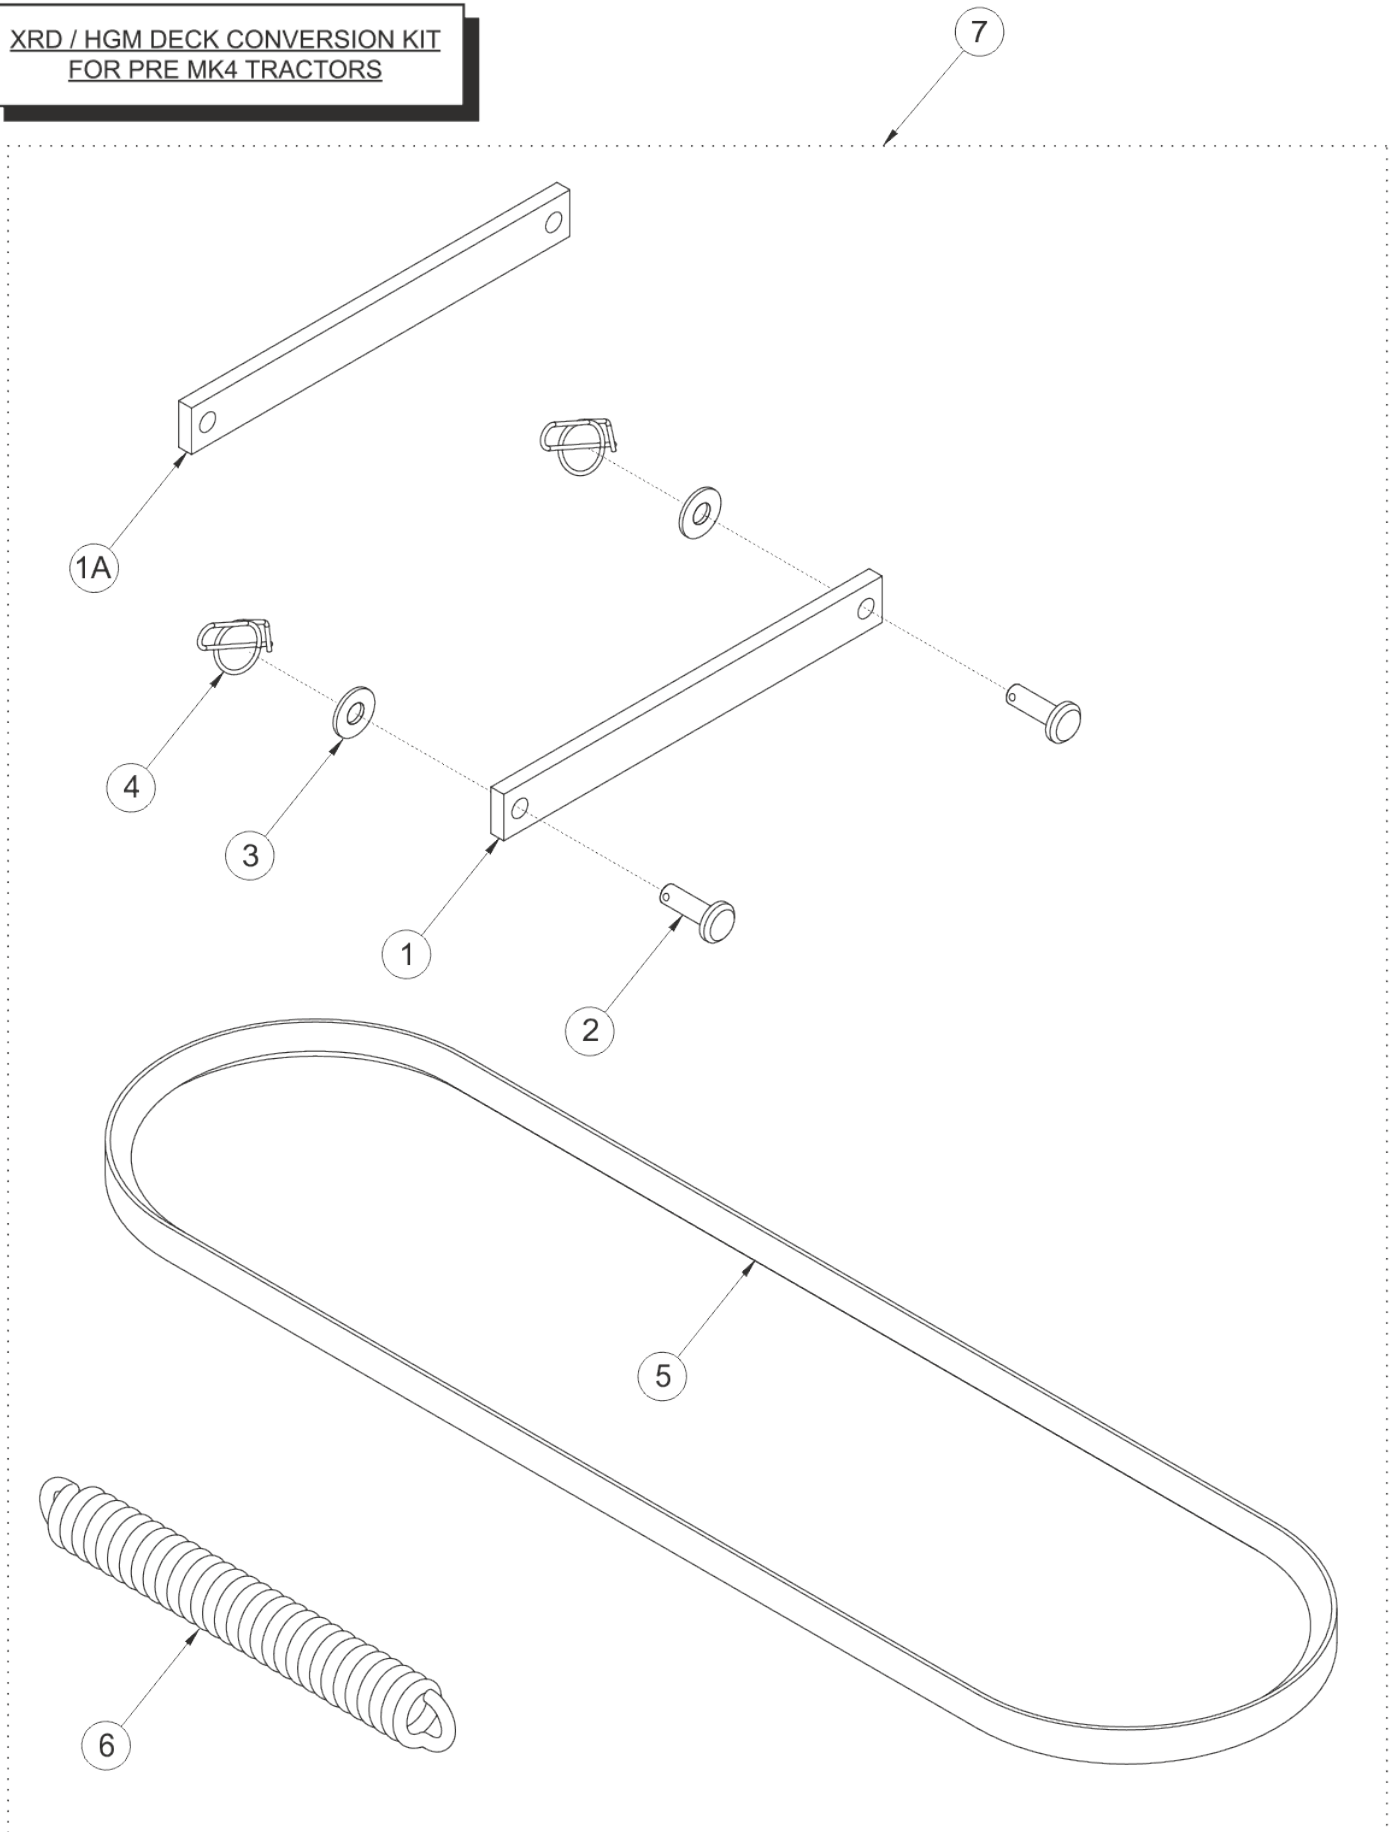

**XRD / HGM DECK CONVERSION KIT
FOR PRE MK4 TRACTORS**

Edition A

Parts List No. 366020400 A

2WD & 4WD Adapter Kit Part No. 50100027, 50100029 & 50100031

XRD / HGM Deck Part No. 20100028, 20100030 & 20100032

March 2014

1	298124100	36 XRD 2WD TENSION BAR C / B TRACTOR
1A	298124300	36 XRD 4WD TENSION BAR C / B TRACTOR
2	31338202	OBSOLETE
3	088004500	M10 X 24 X 2 TL WASHER
4	11836700	RUE CLIP
5	22949800	B54 BELT
6	25885300	DECK ASSIST SPRING
7	50100027	36" XRD DECK APADTER KIT