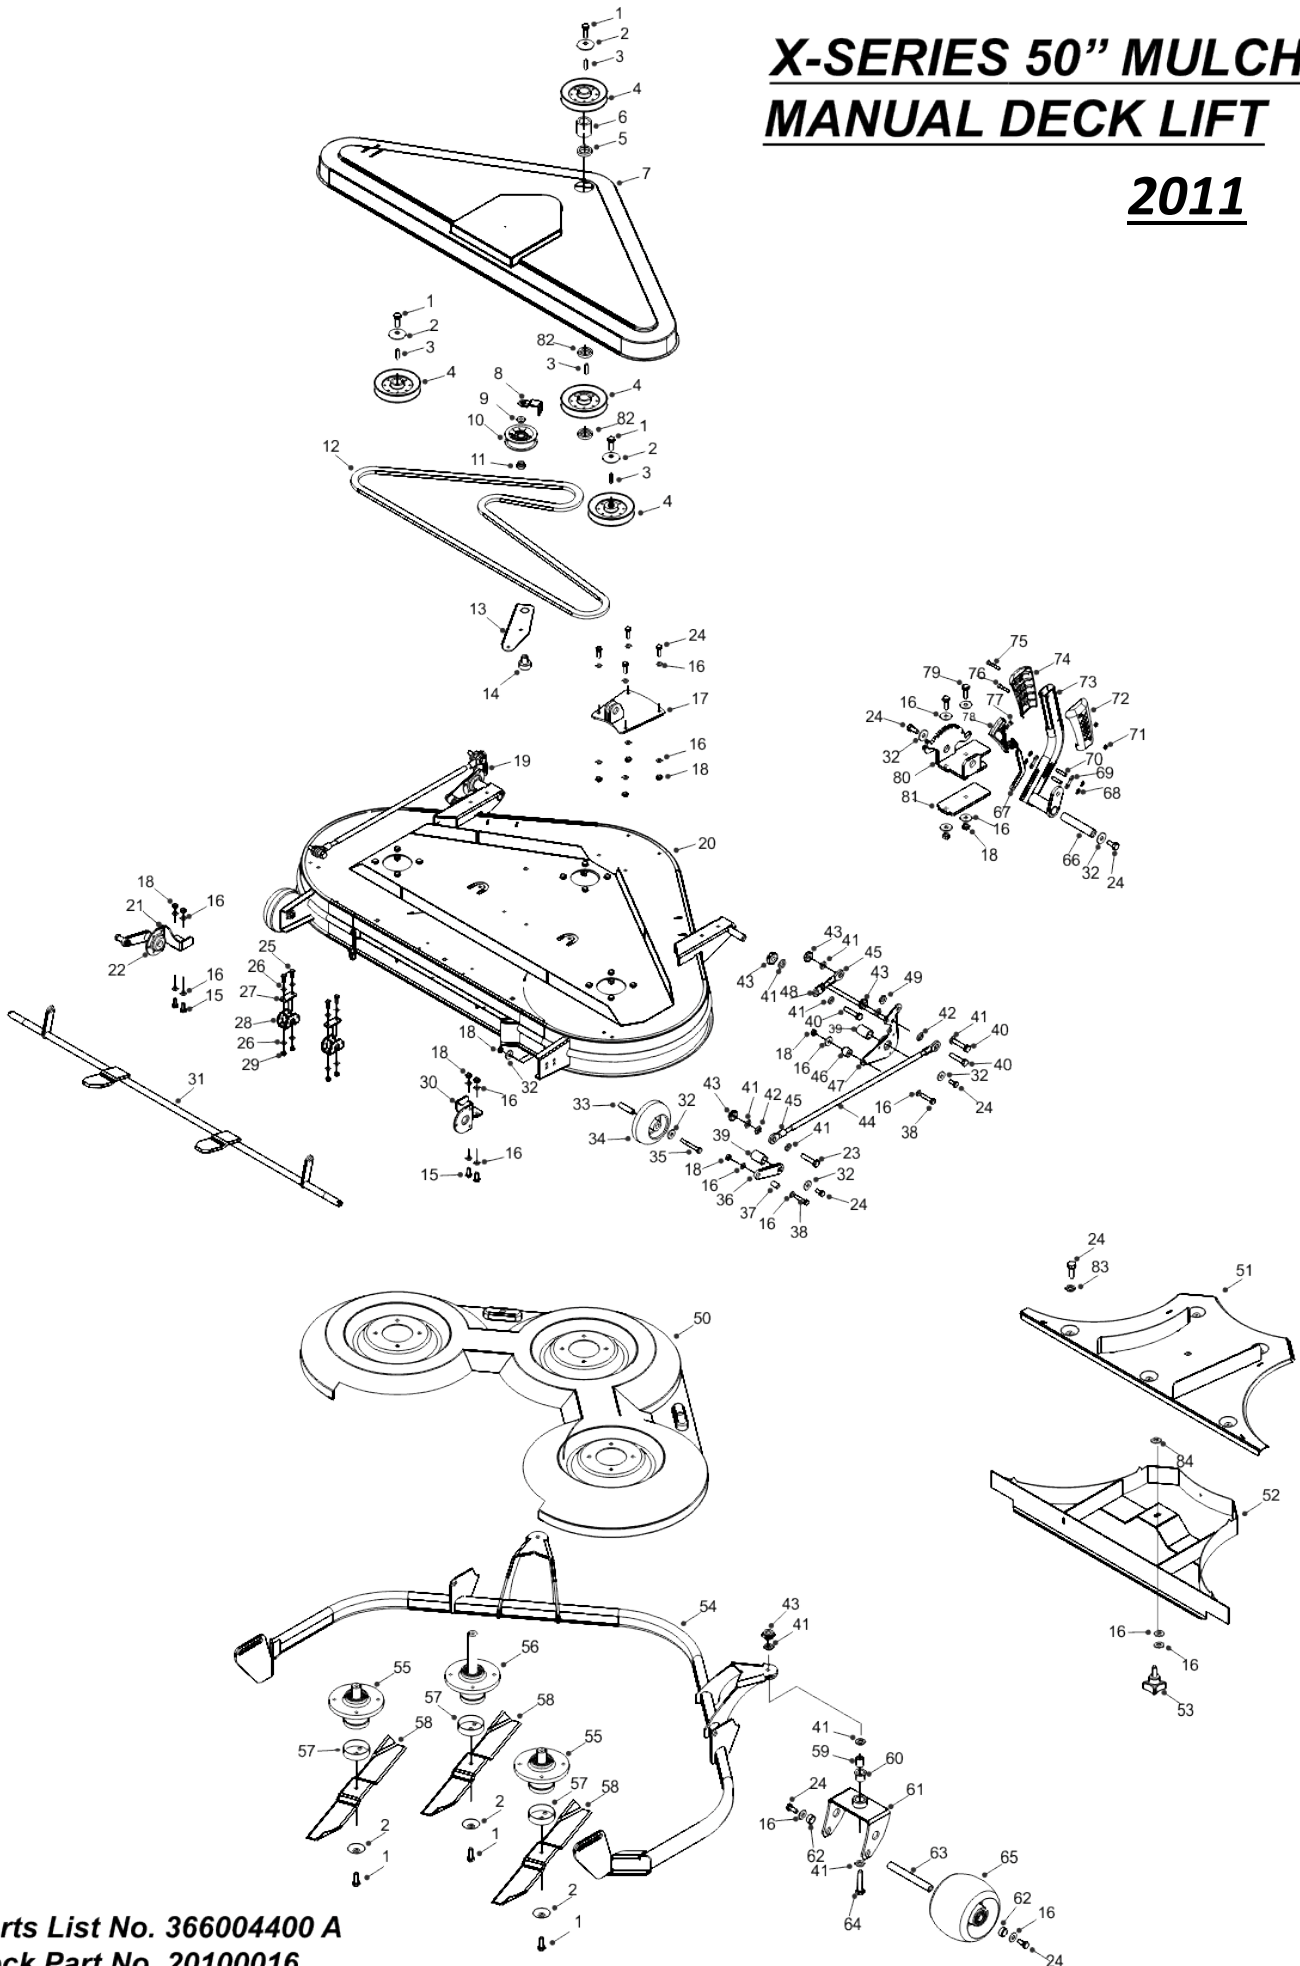

# X-SERIES 50" MULCH MANUAL DECK LIFT

2011

**Parts List No. 366004400 A**  
**Deck Part No. 20100016**  
**Revision 2011**

1	02886000	NEW PART NO: 028892300 SCREW, HEX HEAD
2	08819900	DOME WASHER - 1.3/4OD X 3/8ID X 1/8 DOME
3	09830600	NEW PART NO: 09921900 KEY ROUNDED
4	20869502	5"INTERNAL PULLEY/KEYWAY
5	183023100	SPACER - 8 X 38.1 X 25
6	31328303	NEW PART NO: 31328301 DECK DRIVE PULLEY SPACER
7	148005004	50" COMBI/MULCH COVER
8	301123800	JOGGLED BELT RETAINING PULLEY BRACKET
9	31351100	SWEEPER JOCKEY CAP
10	20811500	PTO JOCKEY PULLEY
11	18831602	NEW PART NO: 18831600 SPACER JOCKEY WHEEL
12	22950700	BELT
13	327362400	50" MULCH JOCKEY PULLEY PLATE WELDED ASSY
14	189498400	50" MULCH JOCKEY PLATE PIVOT SHAFT
15	02826000	BOLT - M8 X 25MM
16	088003700	WASHER - M8 X 21 X 1.6
17	327889100	50" PICK UP PLATE WELDED ASSEMBLY
18	04920100	M8 NYLOC NUT
19	301956900	38"/ 44"/50" FRONT PIVOT PLATE
20	327888600	50" COMBI DECK WELDED ASSEMBLY
21	321227100	NEW PART NO: 30837200 L/H REAR BEARING BRACKET
22	301048100	TRACTOR PEDAL CASSETTE BEARING HOUSING
23	018005500	M10 X 45 - BOLT BZP
24	02825900	NEW PART NO: 028893500 SCREW, HEX HEAD
25	02941200	M6 X 20 SOCKET BUTTON HEAD BZP SET SCREW
26	08825600	WASHER 1/4 LP
27	307252801	OBSOLETE
28	301965900	DECK 17MM SHAFT CLAMP
29	04920500	NUT M6 NYLOC
30	321227000	NEW PART NO: 30837100 R/H REAR BEARING BRACKET
31	327888900	50" COMBI DECK REAR SHAFT
32	089418600	WASHER - M8 X 25 X 3 UNPLATED
33	178966100	ANTI-SCALP WHEEL HUB - 47.5MM
34	149495800	ANTISCALP WHEEL
35	02850700	NEW PART NO: 028663200 HEX BOLT
36	307251000	REAR SHAFT BOLT ON BRACKET
37	183010800	UNIVERSAL PEDAL CASSETTE SPACER 21MM
38	02941000	BOLT - M8 X 45MM
39	189511500	DECK FRONT PIVOT SPACER