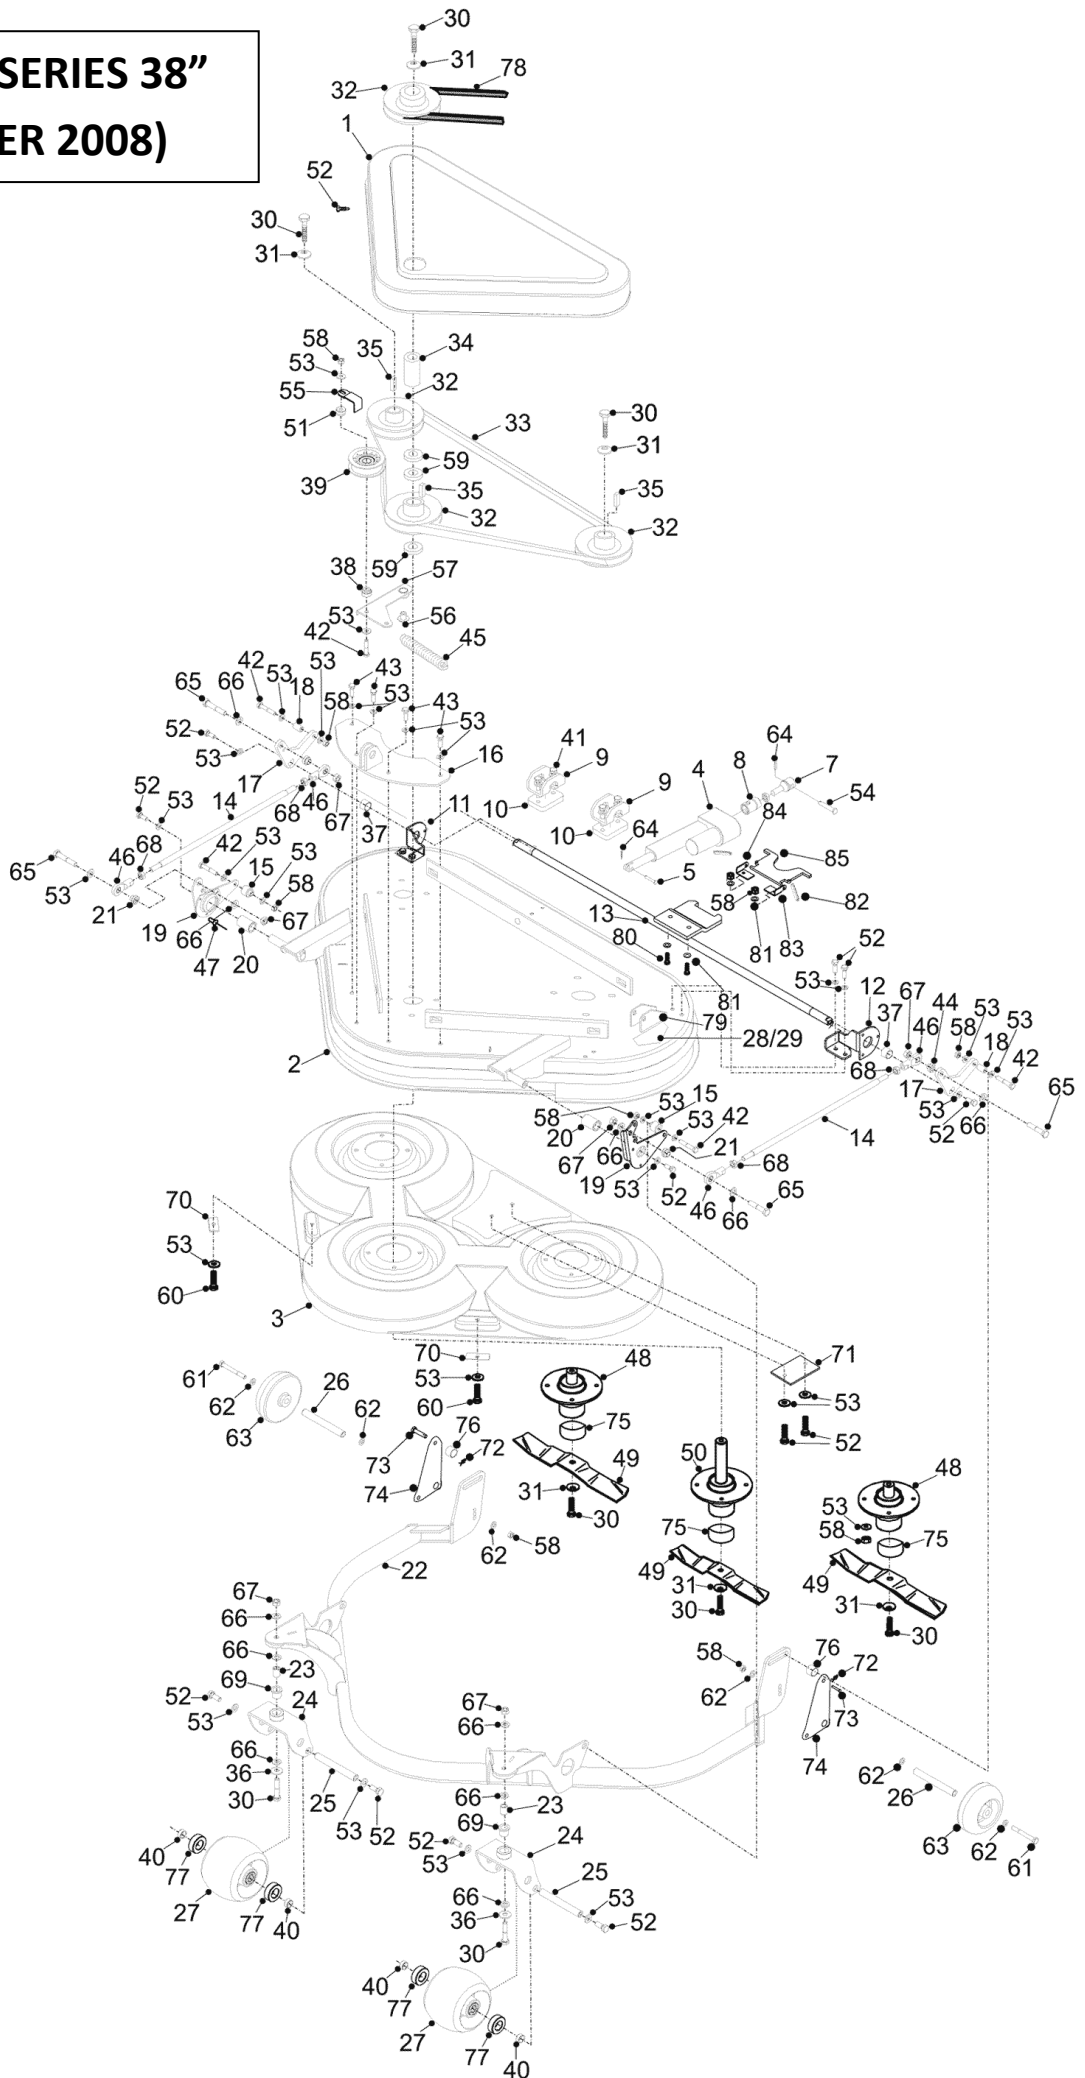

**COUNTAX X SERIES 38"  
DECK (AFTER 2008)**

1	149545900	38" MULCH DECK LID COVER
2	328963100	38" MULCH DECK WELDED ASSEMBLY
3	148002600	38" MULCHER DECK LINER INNER
4	449664100	HIWIN ACTUATOR
5	189504400	E SWEEPER ACTUATOR PIN
7	187189000	DECK LIFT ACTUATOR SCREW
8	188718900	ACTUATOR ATTACHMENT BODY S&T
9	301965900	DECK 17MM SHAFT CLAMP
10	307252800	SHAFT CLAMP 8MM PACKER SPACER
11	30837100	R/H REAR BEARING BRACKET
12	30837200	L/H REAR BEARING BRACKET
13	32954902	OBSOLETE
14	189509900	38 MULCH LINK ROD
15	18317401	NEW PART NO: 18317400 DECK HEIGHT PIVOT BOSS
16	328963800	38" PICKUP PLATE WELDED ASSY
17	307250200	38 / 44" PIVOT LINK PLAT
18	189502700	SPACER - 12.7OD/ 10.2 ID / 9MM LONG
19	301956900	38"/44"/50"FRONT PIVOT PLATE
19	301957000	38"/44"/50"FRONT PIVOT PLATE
20	189511500	DECK FRONT PIVOT SPACER
21	189513700	15MM ROSE JOINT SPACER
22	327365800	38" MULCH FRAME
23	189510800	CASTER PIVOT SPACER
24	328962200	DECK CASTER BRACKET WELDED ASSEMBLY
25	189510900	CASTER AXLE
26	31337600	SCUFF WHEEL HUB/ BELT GUARD SPACER
27	148019400	FRONT DECK CASTOR WHEELS
28	35949000	MULCHER DECK HEIGHT DECAL
29	35945900	NEW PART NO: 35945901 MULCHER DECAL
30	2886000	NEW PART NO: 028892300 SCREW, HEX HEAD
31	8819900	CHANGE NUMBER TO 08819900
32	20869502	5"INTERNAL PULLEY/KEYWAY
33	228000500	BELT SUPER 2 MULCHER APPLICATION
34	31328301	DECK DRIVE PULLEY SPACER
35	9830600	OBSOLETE
36	88004500	OBSOLETE
37	174003600	31350701 NEW PART NO: 31330002 ROLLER SHAFT SPACER
38	18831600	SPACER JOCKEY WHEEL
39	20811500	PTO JOCKEY PULLEY

80	02825900	BOLT - M8 X 20MM
81	08819500	WASHER - 5/16 T3 LP ZINC PLATED
82	25819501	OBSOLETE
83	301965700	L/H DECK TONGUE RETAINER BRACKET
84	301966000	R/H DECK TONGUE RETAINER BRACKET
85	301965800	RETAINER PLATE