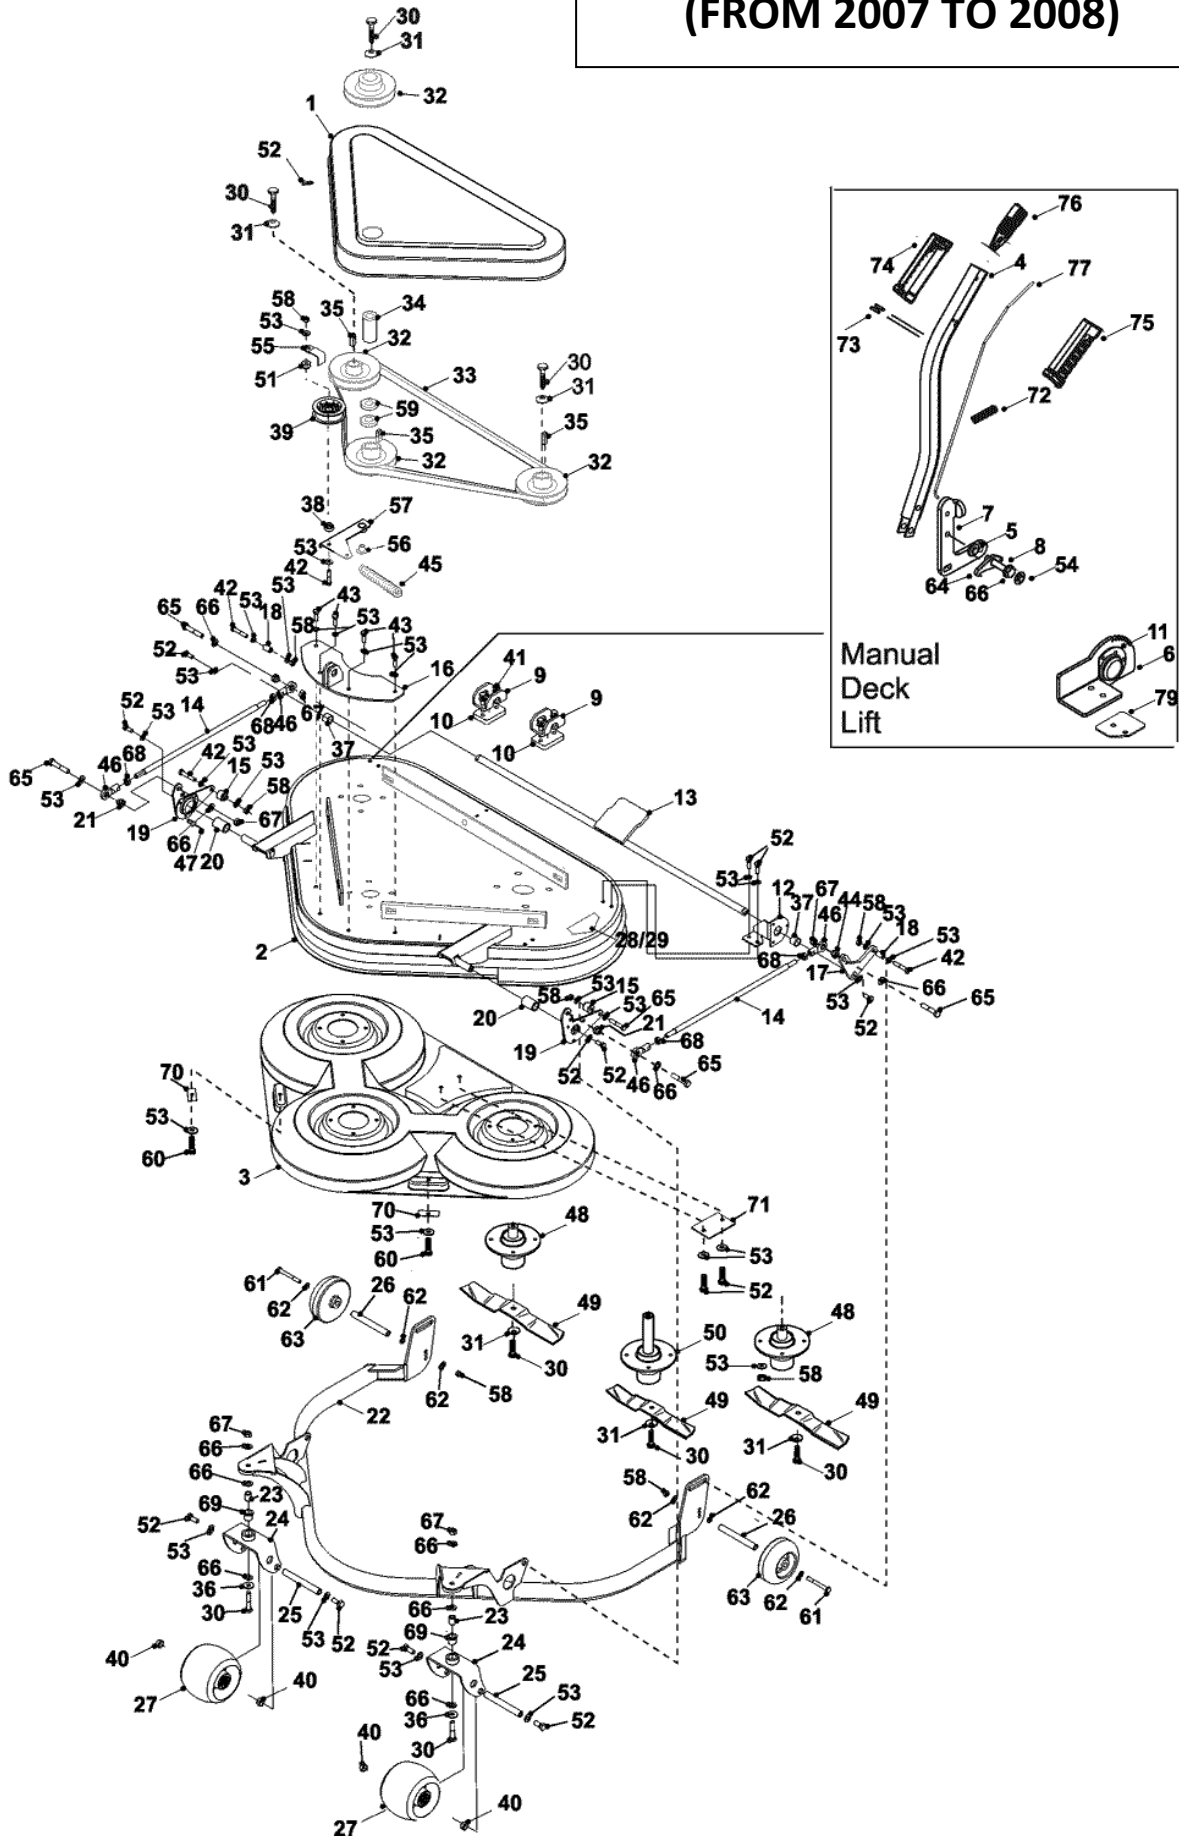

COUNTAX X SERIES 38" DECK (FROM 2007 TO 2008)

1	149545900	38" MULCH DECK LID COVER
2	327801300	38" MULCH DECK
3	148002600	38" MULCHER DECK LINER INNER
4	174203000	MANUAL DECK HEIGHT ADJUSTMENT HANDLE
5	183521200	LATCH PIVOT BUSH
6	301957300	QUADRANT MANUAL LIFT
7	301893600	DECK LIFT HANDLE MOUNTING BRACKET
8	018002400	M10 X 55 - HEX HEAD BOLT
9	307252502	DECK 17MM SHAFT CLAMP
10	307252800	SHAFT CLAMP 8MM PACKER SPACER
11	301048100	TRACTOR PEDAL CASSETTE BEARING HOUSING
12	30837200	REAR BEARING BRACKET L/H
13	32954900	38" HGM SHAFT WELDED ASSY
14	189509900	38" MULCH LINK ROD
15	18317401	NEW PART NO: 18317400 DECK HEIGHT PIVOT BOSS
16	328963800	38" PICKUP PLATE WELDED ASSY
17	307250200	38 / 44" PIVOT LINK PLATE
18	189502700	SPACER - 12.7OD/ 10.2 ID / 9MM LONG
19	307250000	NEW PART NO: 307250001 38/44" FRONT PIVOT PLATE
20	189511500	DECK FRONT PIVOT SPACER
21	189513700	15MM ROSE JOINT SPACER
22	327365800	38" MULCH FRAME
23	189510800	CASTER PIVOT SPACER
24	328962200	DECK CASTER BRACKET WELDED ASSEMBLY
25	189510900	X SERIES CASTER AXLE
26	31337600	SCUFF WHEEL HUB/ BELT GUARD SPACER
27	148019400	FRONT DECK CASTOR WHEELS
30	02886000	M10 X 30 S/SCREW BZP
31	08819900	DOME WASHER - 1.3/4OD X 3/8ID X 1/8 DOME
32	20869502	5"INTERNAL PULLEY/KEYWAY
33	228000500	BELT SUPER 2 MULCHER APPLICATION
34	31328301	DECK DRIVE PULLEY SPACER
35	09830600	NEW PART NO: 09921900 KEY ROUNDED
36	088004500	M10 X 24 X 2 - WASHER
37	174003600	31350701 NEW PART NO: 31330002 ROLLER SHAFT SPACER
38	18831600	SPACER JOCKEY WHEEL
39	20811500	PTO JOCKEY PULLEY
40	189511000	CASTER WHEEL SPACER
41	02941200	M6 X 20 SOCKET BUTTON HEAD BZP SET SCREW