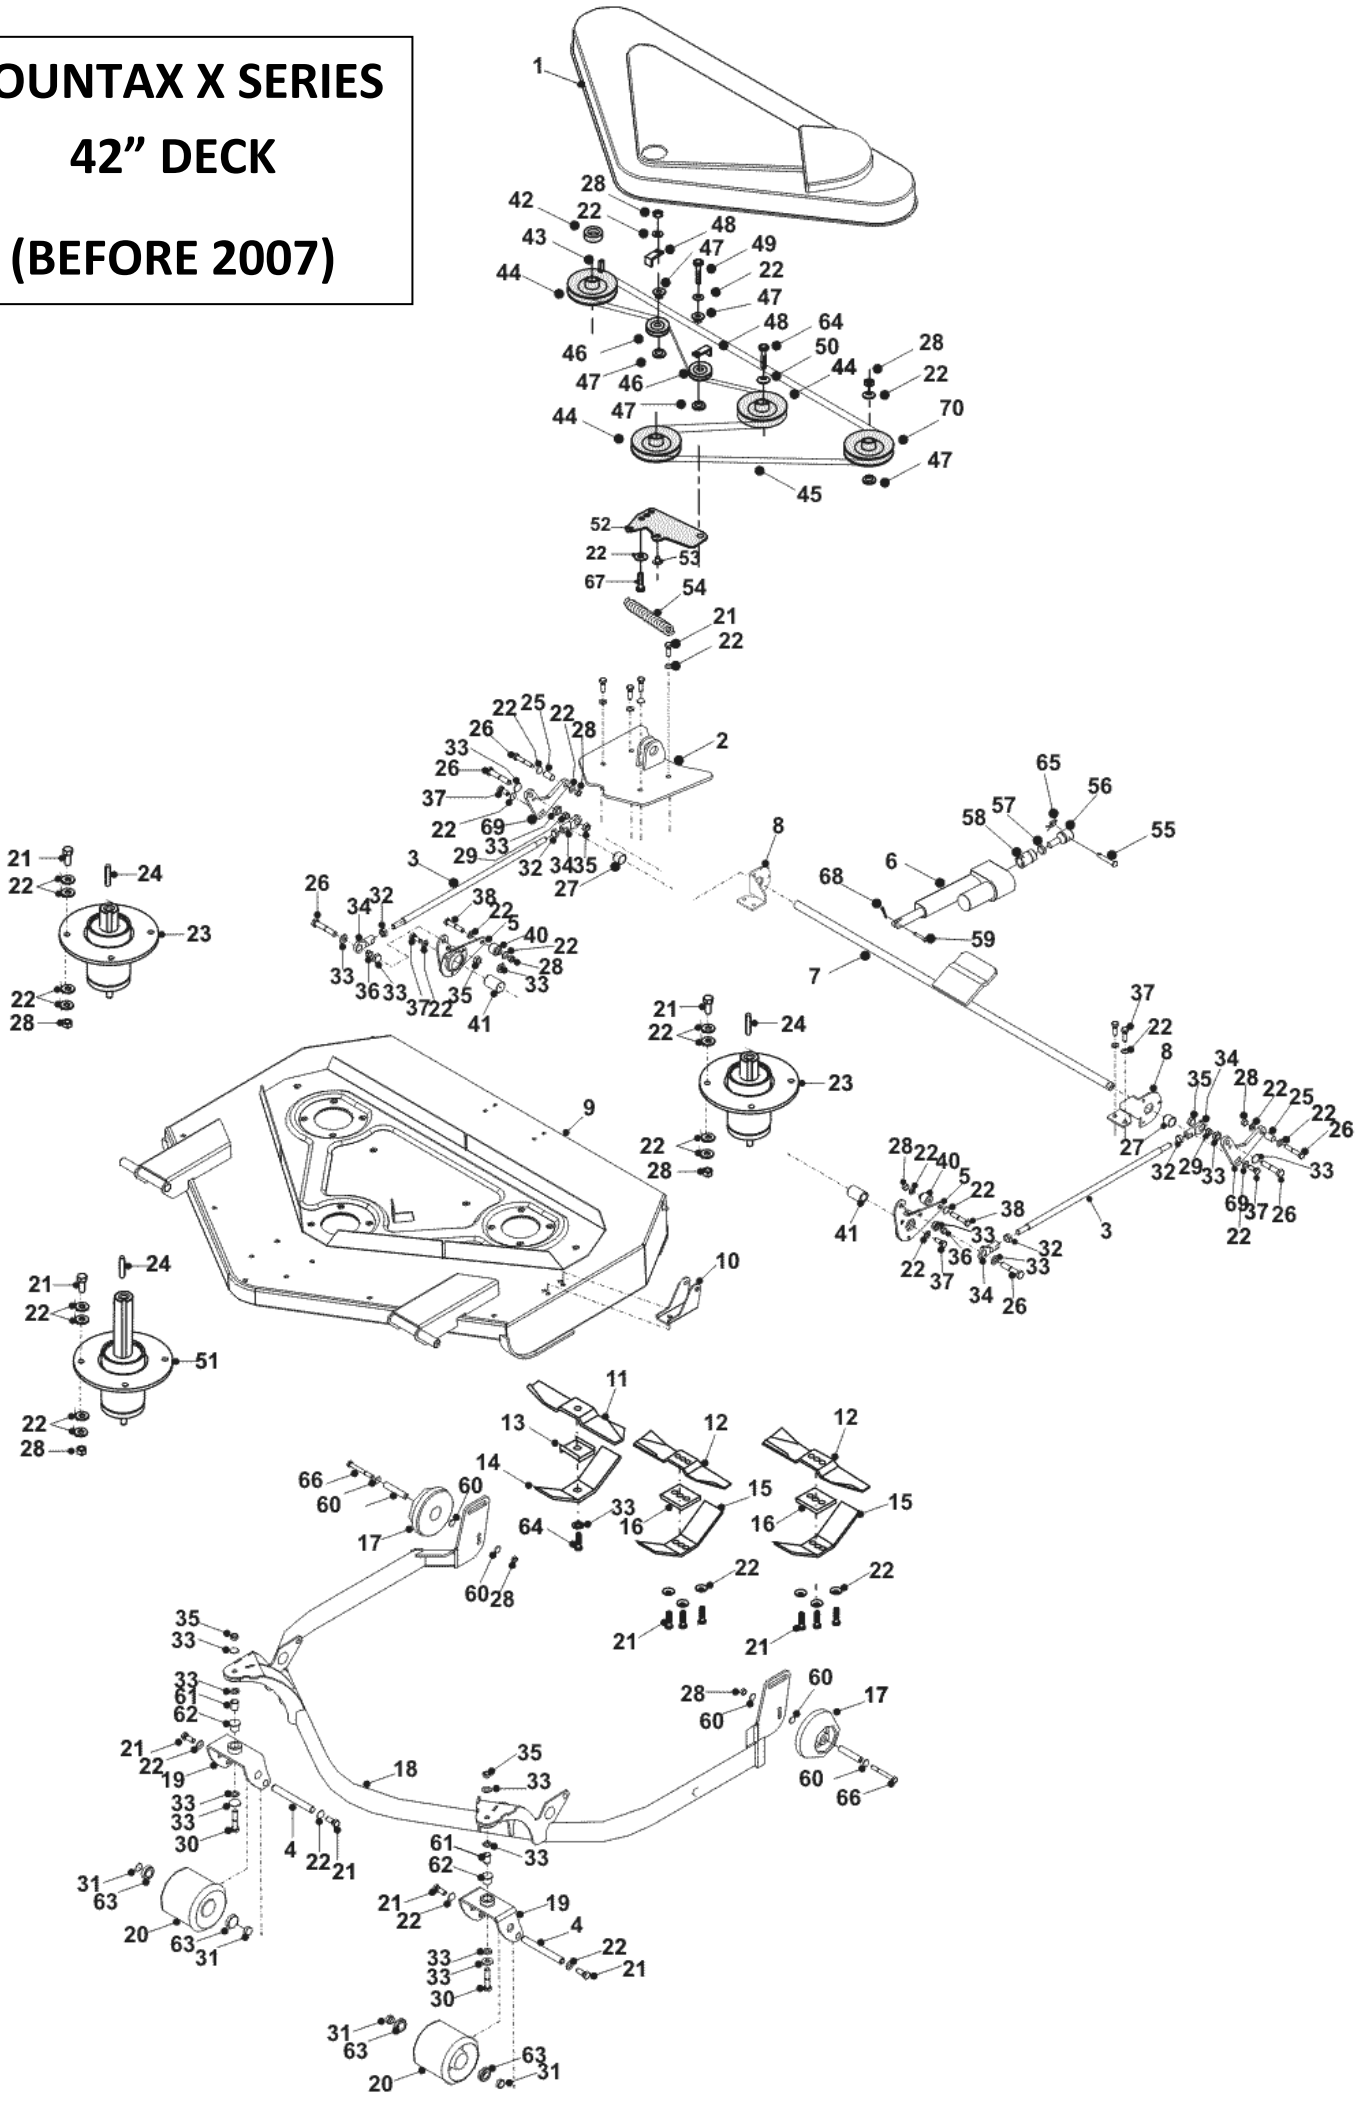

COUNTAX X SERIES

42" DECK

(BEFORE 2007)

1	148002300	NEW PART NO: 148002302 DECK LID COVER
2	328963700	PICKUP PLATE WELD ASSY
3	189513900	FRONT TO REAR 42" HGM LINK ROD
4	189510900	CASTER AXLE
5	301145200	NEW PART NO: 301981000 FRONT PIVOT PLATE L/H NEW PART NO: 301981100 FRONT PIVOT PLATE R/H
6	449664100	X SERIES HIWIN ACTUATOR
7	328965700	42" REAR DECK SHAFT WLD ASSY
8	30837100	R/H REAR BEARING BRACKET
8	30837200	L/H REAR BEARING BRACKET
9	328965900	42" HGM DECK SHELL WELDED ASSEMBLY
10	301145300	36" HGM ACTUATOR MOUNTING BRACKET
11	16000400	15" R/H HGM BLADE
12	16000500	15" L/H HGM BLADE
13	16000700	HGM BLADE BRACKET
14	16000100	15" BLADE BRIDGE
15	16000200	NEW PART NO: 16000300 BLADE, 3 HOLES
16	27006600	NEW PART NO: 271116600 MULCHER BLADE SPACER
17	149495800	ANTISCALP WHEEL
18	32896600	42" HGM DECK OUTER FRAME
19	328962200	DECK CASTER BRACKET WELDED ASSEMBLY
20	148019400	FRONT DECK CASTOR WHEELS
21	02826000	BOLT - M8 X 25MM
22	088000100	NEW PART NO: 089420400 M8 SPRING WASHER SINGLE COIL
23	40503707	NEW PART NO: 40503607 BEARING HOUSING ASSY SHAFT - SHORT
24	09830600	NEW PART NO: 09921900 KEY ROUNDED
25	189502700	SPACER - 12.7OD/ 10.2 ID / 9MM LONG
26	018002300	M10 X 50 - HEX HEAD BOLT
27	174003600	31350701 NEW PART NO: 31330002 ROLLER SHAFT SPACER
28	04886100	M10 NYLOC NUT
29	18950300	10MM ROSE JOINT SPACER
30	018002300	M10 X 50 - HEX HEAD BOLT
31	189511000	X/W SERIES CASTER WHEEL SPACER
32	04872100	M10 LOCKNUT
33	088002400	WASHER - 10.8ID X 20.7OD X 2MM THK
34	10801200	NEW PART NO: 52801200 ROSE JOINT
35	04886100	M10 NYLOC NUT
36	189813700	NEW PART NO: 189513700 15MM ROSE JOINT SPACER
37	018001500	ROOFING BOLT - M8 X 20MM