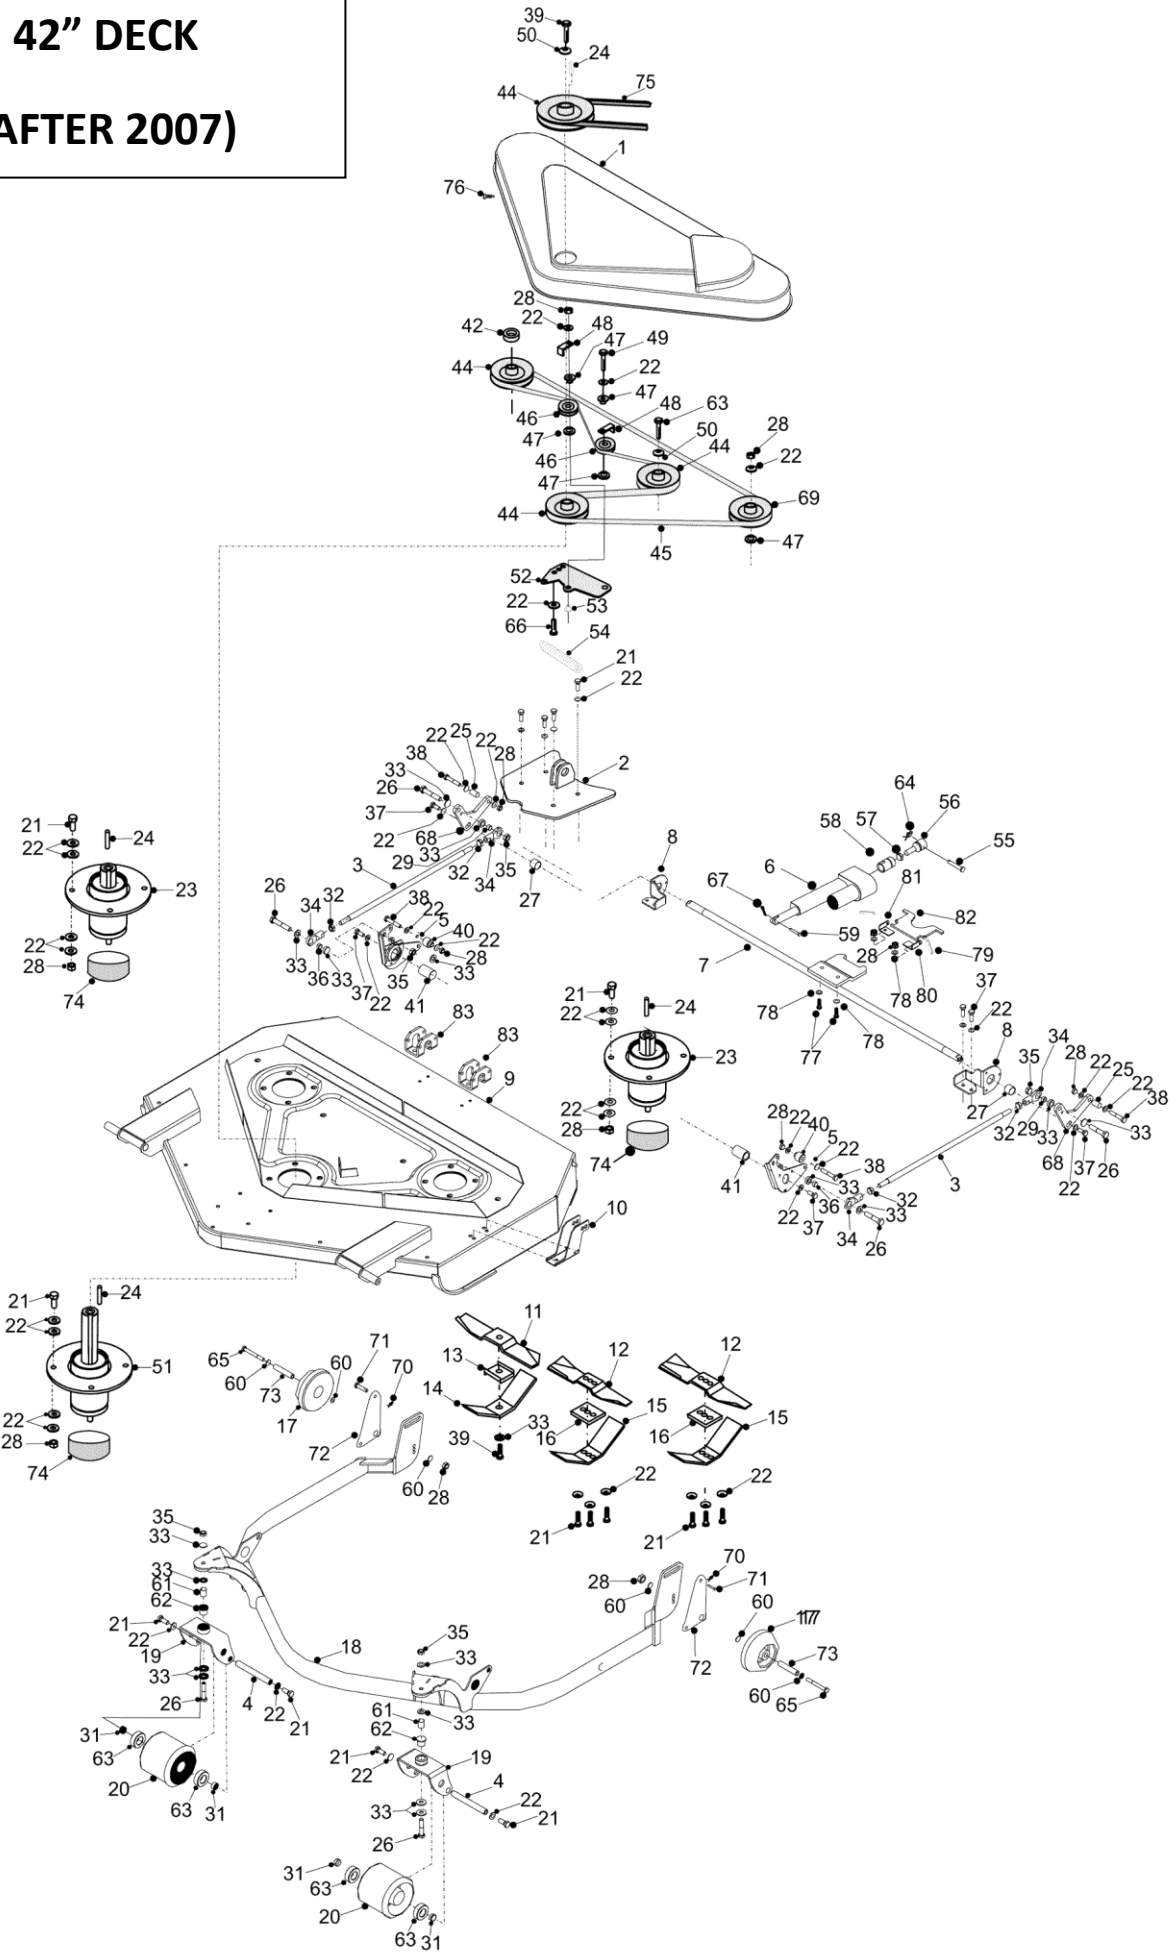

## 42" DECK

(AFTER 2007)

1	148002300	NEW PART NO: 148002302 DECK LID COVER
2	328963700	PICKUP PLATE WELD ASSY
3	189513900	FRONT TO REAR 42" HGM LINK ROD
4	0.1895109	OBSOLETE
5	301145200	NEW PART NO: 301981000 FRONT PIVOT PLATE L/H NEW PART NO: 301981100 FRONT PIVOT PLATE R/H
6	449664100	HIWIN ACTUATOR
7	328965700	42" REAR DECK SHAFT WLD ASSY
8	30837100	R/H REAR BEARING BRACKET
8	30837200	L/H REAR BEARING BRACKET
9	328965900	42" HGM DECK SHELL WELDED ASSEMBLY
10	301957101	36" & 42" HGM ACTUATOR MOUNTING BRACK
11	16000400	15" R/H HGM BLADE
12	16000500	15" L/H HGM BLADE
13	16000700	HGM BLADE BRACKET
14	16000100	15" BLADE BRIDGE
15	16000200	NEW PART NO: 16000300 BLADE, 3 HOLES
16	27006600	NEW PART NO: 271116600 MULCHER BLADE SPACER
17	149495800	ANTISCALP WHEEL
18	32896601	OBSOLETE
19	328962200	DECK CASTER BRACKET WELDED ASSEMBLY
20	148019400	FRONT DECK CASTOR WHEEL
21	02826000	BOLT - M8 X 25MM
22	088000100	NEW PART NO: 089420400 SPRING WASHER SINGLE COIL
23	40503707	NEW PART NO: 40503607 BEARING HOUSING ASSY SHAFT - SHORT
24	09830600	NEW PART NO: 09921900 KEY ROUNDED
25	189502700	SPACER - 12.7OD/ 10.2 ID / 9MM LONG
26	018002300	M10 X 50 HEX HEAD BOLT
27	174003600	31350701 NEW PART NO: 31330002 ROLLER SHAFT SPACER
28	04886100	M10 NYLOC NUT
29	18950300	10MM ROSE JOINT SPACER
31	189511000	CASTER WHEEL SPACER
32	04872100	M10 LOCKNUT
33	088002400	WASHER - 10.8ID X 20.7OD X 2MM THK
34	10872600	10MM ROD END
35	04886100	M10 NYLOC NUT
36	189813700	NEW PART NO: 189513700 15MM ROSE JOINT SPACER
37	018001500	ROOFING BOLT - M8 X 20MM
38	02941200	M6 X 20 SOCKET BUTTON HEAD BZP SET SCREW