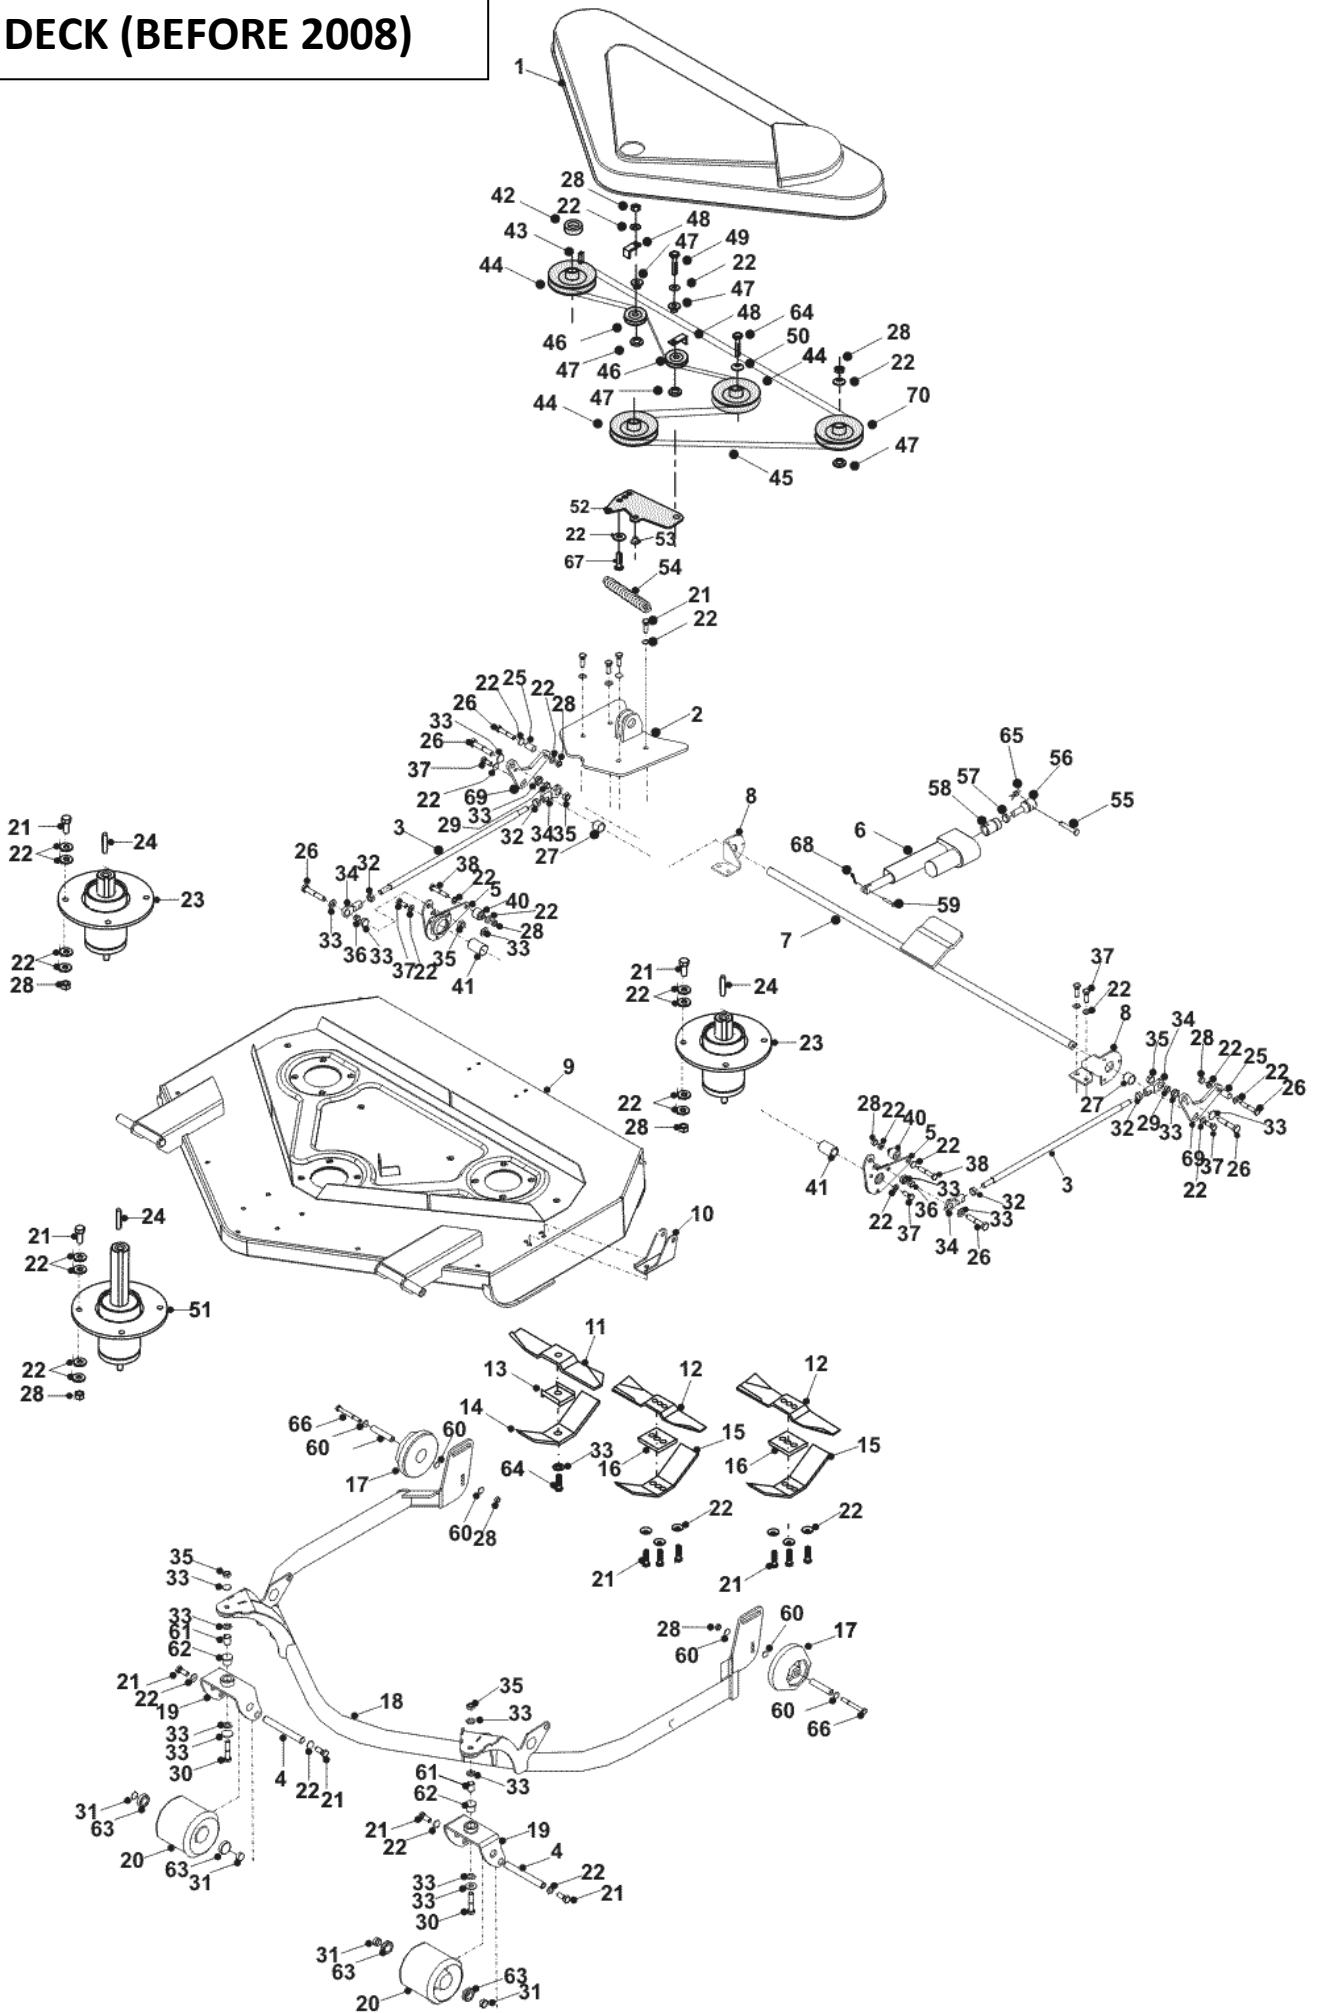

# COUNTAX X SERIES 36" DECK (BEFORE 2008)

1	148002200	148002202 NEW PART NO: 148993100 36" PLASTIC DECK LID COVER
2	328963700	36" PICKUP PLATE WELD ASSY
3	189507800	36" HGM LINK ROD
4	189510900	CASTER AXLE
5	301145200	NEW PART NO: 301981000 36" FRONT PIVOT PLATE L/H NEW PART NO: 301981100 36" FRONT PIVOT PLATE R/H
6	449664100	HIWIN ACTUATOR
7	32954900	36" HGM SHAFT WELDED ASSY
8	30837100	REAR BEARING BRACKET R/H
8	30837200	REAR BEARING BRACKET L/H
9	327176800	DECK WELDED ASSY
10	301145300	36" ACTUATOR MOUNTING BRACKET
11	16000400	15"HGM BLADE R/H
12	16000500	15"HGM BLADE L/H
13	16000700	HGM BLADE BRACKET
14	16000100	15" BLADE BRIDGE
15	16000200	NEW PART NO: 16000300 BLADE, 3 HOLE
16	27006600	NEW PART NO: 271116600 MULCHER BLADE SPACER
17	149495800	ANTISCALP WHEEL
18	32988300	X-SERIES 36" HGM DECK OUTER FRAME
19	328962200	DECK CASTER BRACKET WELDED ASSEMBLY
20	148019400	FRONT DECK CASTOR WHEELS
21	02826000	BOLT - M8 X 25MM
22	088000100	M8 - SPRING WASHER
23	40503707	NEW PART NO: 40503607 BEARING HOUSING ASSY SHAFT - SHORT
24	09830600	NEW PART NO: 09921900 KEY ROUNDED
25	189502700	SPACER - 12.7OD/ 10.2 ID / 9MM LONG
26	018002300	M10 X 50 - HEX HEAD BOLT
27	174003600	31350701 NEW PART NO: 31330002 ROLLER SHAFT SPACER
28	04886100	M10 NYLOC NUT
29	18950300	10MM ROSE JOINT SPACER
30	018002300	M10 X 50 - HEX HEAD BOLT
31	189511000	CASTER WHEEL SPACER
32	04872100	M10 LOCKNUT
33	088002400	WASHER - 10.8ID X 20.7OD X 2MM THK
34	10801200	NEW PART NO: 52801200 ROSE JOINT
35	04886100	M10 NYLOC NUT
36	189813700	ROSE JOINT SPACER
37	018001500	ROOFING BOLT - M8 X 20MM