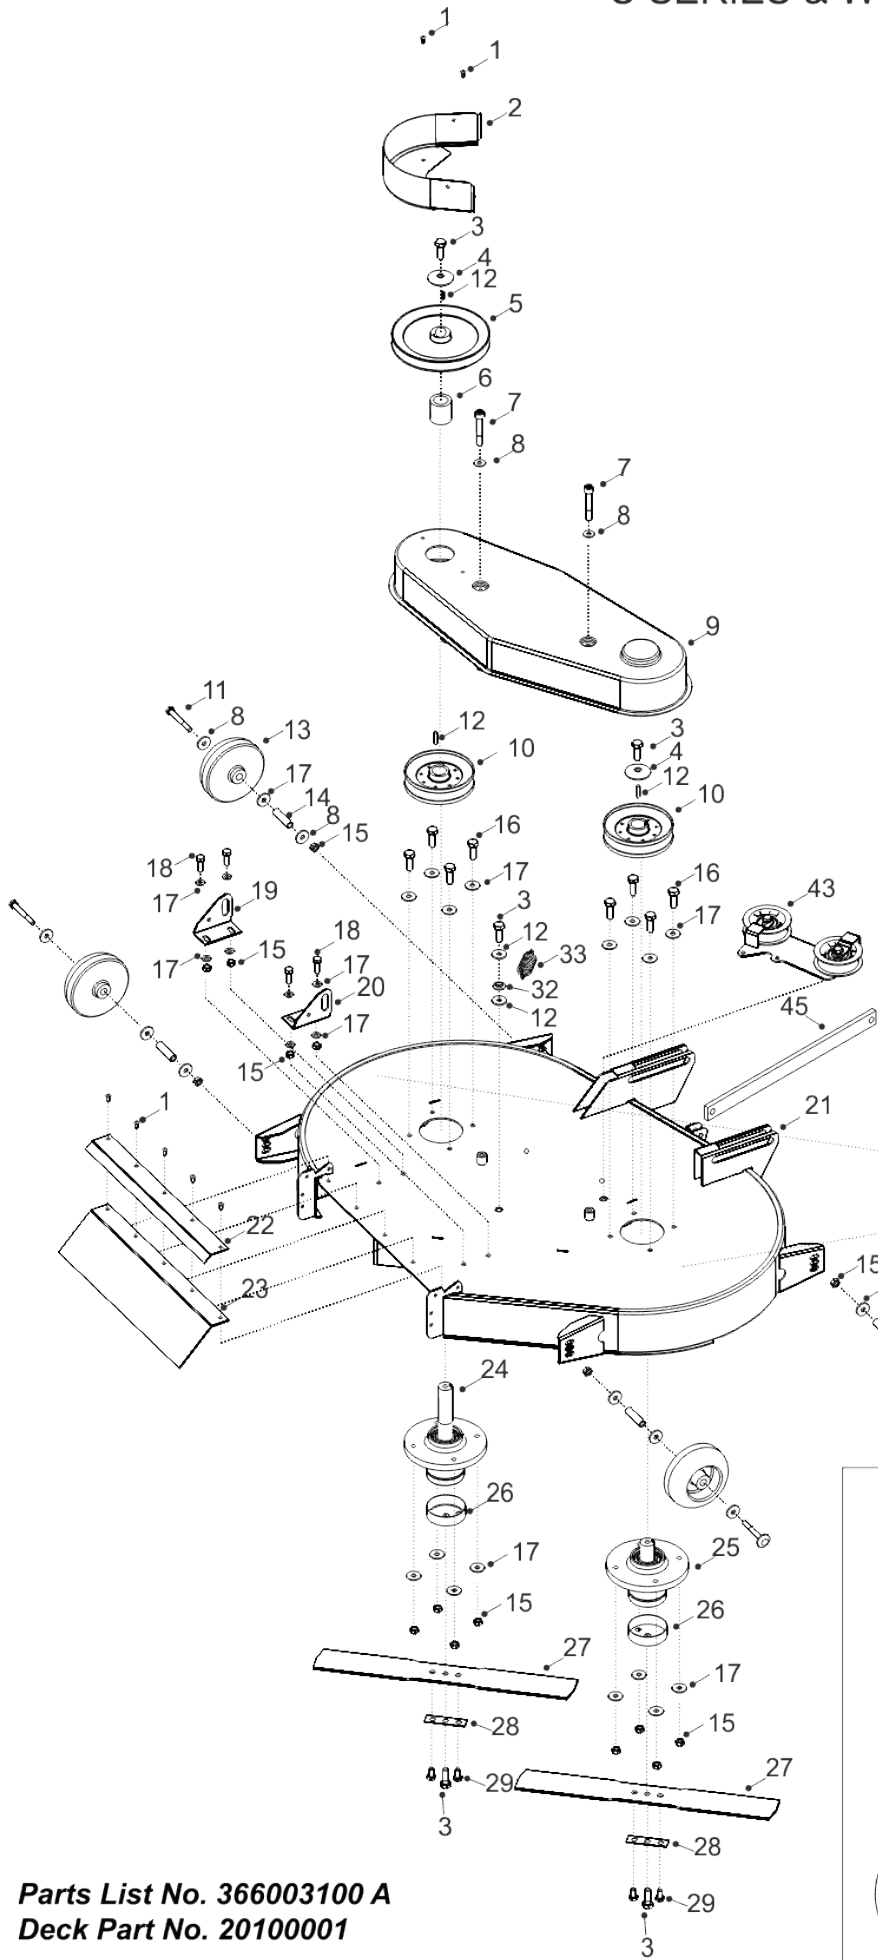

# C SERIES & WW 36" TWIN BLADE DECK

**Parts List No. 366003100 A**  
**Deck Part No. 20100001**

1	12824400	POP RIVET 5MM X 10MM
2	327875500	36INCH TWIN BLADE DECK PULLEY GUARD WELD
3	02886000	M10 X 30 S/SCREW BZP
4	08819901	OBSOLETE
5	20870202	7" DECK DRIVE PULLEY
6	31328303	NEW PART NO: 31328303 DECK DRIVE PULLEY SPACER
7	018006600	M10 X 60 HEX HD M/SCREW UNPLATED
8	089418600	WASHER M8 X 25 X 3 UNPLATED
9	149552600	36" TWIN DECK COVER
10	20869502	5"INTERNAL PULLEY/KEYWAY
11	028663200	M8X70MM HEX BOLT ZINC & CLEAR PASSIVATED
12	09830600	NEW PART NO: 09921900 KEY
13	149495800	ANTISCALP WHEEL-MARCH 2000
14	178966100	ANTI SCALP WHEEL HUB
15	04850600	NEW PART NO: 04920100 M8 NYLOC NUT
16	018001600	NEW PART NO: 01935700 BOLT
17	088003700	WASHER - M8 X 21 X 1.6
18	02826000	BOLT M8 X 25MM
19	30121401	OBSOLETE
20	30121301	OBSOLETE
21	327875302	OBSOLETE
22	4233	RETAINING STRIP
23	4220	RUBBER FLAP
24	40503507	DECK BEARING HOUSING ASSY LONG SHAFT
25	40503607	DECK BEARING HOUSING ASSY SHORT SHAFT
26	30831500	DECK BEARING HOUSING SLINGER 2005
27	9205	OBSOLETE
28	27111200	DECK PAN TAB WASHER
29	028001000	M8 X 16 M/SCREW
30	22949800	B54 BELT
31	22915500	SIDE DISCHARGE DECK BELT, B50
32	189505300	10MM ROSE JOINT SPACER
33	25906200	42" DECK TENSION SPRING
34	35803300	RIDER DECK DANGER DECAL
35	028662600	BOLT M8 X 55

36	018000600	BOLT M8 X 60MM
37	301123800	JOGGLED BELT RETAINING PULLEY BRACKET
38	31351101	NEW PART NO: 31351100 SWEEPER JOCKEY CAP
39	20811500	PTO JOCKEY PULLEY (CAPITOL)
40	18831602	NEW PART NO: 18831600 SPACER JOCKEY WHEEL
41	32731000	BELT TENSION PLATE 96
42	183853800	UNIVERSAL JOCKEY PIVOT SPACER
43	401006900	OBSOLETE
44	31326100	P.T.O. BRIDGE SPACER H.E. TRACTOR
45	298123800	42 IBS & 38 MULCH 4WD DECK TENSION BAR