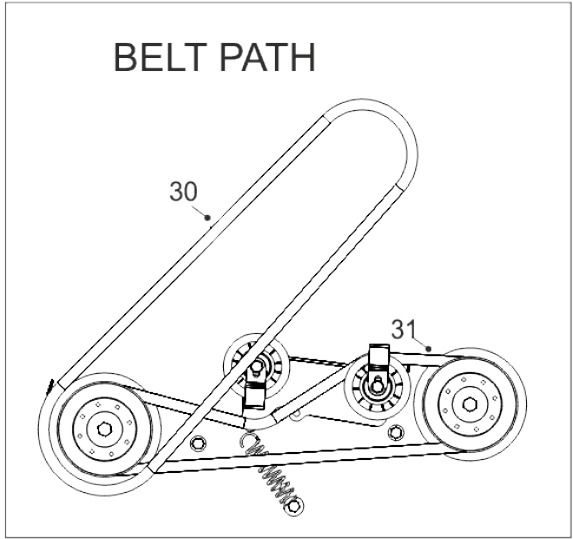

# C SERIES & WW 36" TWIN BLADE DECK

**Parts List No. 366003100 A**  
**Deck Part No. 20100001**

1	12824400	POP RIVET 5MM X 10MM
2	327875500	36INCH TWIN BLADE DECK PULLEY GUARD WELD
3	02886000	M10 X 30 S/SCREW BZP
4	08819901	OBSOLETE
5	20870202	7" DECK DRIVE PULLEY
6	31328303	NEW PART NO: 31328303 DECK DRIVE PULLEY SPACER
7	018006600	M10 X 60 HEX HD M/SCREW UNPLATED
8	089418600	WASHER M8 X 25 X 3 UNPLATED
9	149552600	36" TWIN DECK COVER
10	20869502	5"INTERNAL PULLEY/KEYWAY
11	028663200	M8X70MM HEX BOLT ZINC & CLEAR PASSIVATED
12	09830600	NEW PART NO: 09921900 KEY
13	149495800	ANTISCALP WHEEL-MARCH 2000
14	178966100	ANTI SCALP WHEEL HUB
15	04850600	NEW PART NO: 04920100 M8 NYLOC NUT
16	018001600	NEW PART NO: 01935700 BOLT
17	088003700	WASHER - M8 X 21 X 1.6
18	02826000	BOLT M8 X 25MM
19	30121401	OBSOLETE
20	30121301	OBSOLETE
21	327875302	OBSOLETE
22	4233	RETAINING STRIP
23	4220	RUBBER FLAP
24	40503507	DECK BEARING HOUSING ASSY LONG SHAFT
25	40503607	DECK BEARING HOUSING ASSY SHORT SHAFT
26	30831500	DECK BEARING HOUSING SLINGER 2005
27	9205	OBSOLETE
28	27111200	DECK PAN TAB WASHER
29	028001000	M8 X 16 M/SCREW
30	22949800	B54 BELT
31	22915500	SIDE DISCHARGE DECK BELT, B50
32	189505300	10MM ROSE JOINT SPACER
33	25906200	42" DECK TENSION SPRING
34	35803300	RIDER DECK DANGER DECAL
35	028662600	BOLT M8 X 55

36	018000600	BOLT M8 X 60MM
37	301123800	JOGGLED BELT RETAINING PULLEY BRACKET
38	31351101	NEW PART NO: 31351100 SWEEPER JOCKEY CAP
39	20811500	PTO JOCKEY PULLEY (CAPITOL)
40	18831602	NEW PART NO: 18831600 SPACER JOCKEY WHEEL
41	32731000	BELT TENSION PLATE 96
42	183853800	UNIVERSAL JOCKEY PIVOT SPACER
43	401006900	OBSOLETE
44	31326100	P.T.O. BRIDGE SPACER H.E. TRACTOR
45	298123800	42 IBS & 38 MULCH 4WD DECK TENSION BAR