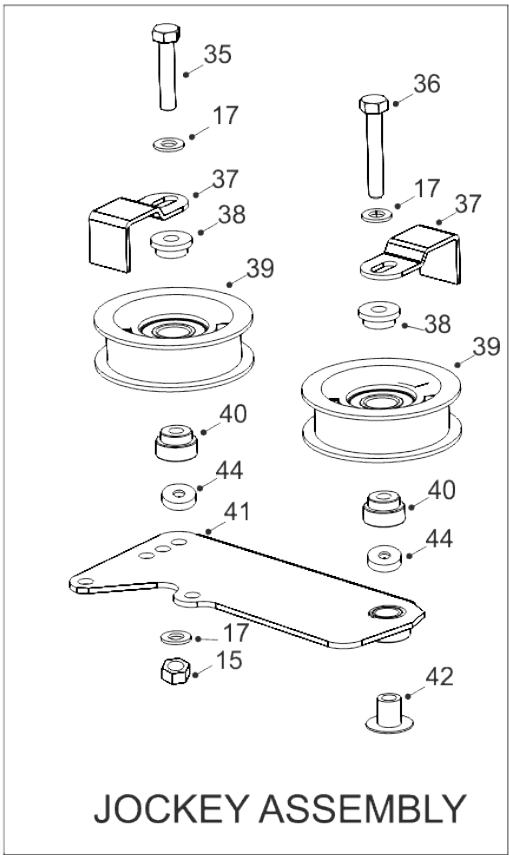

# C SERIES & WW 36" TWIN BLADE DECK

**Parts List No. 366003100 A**  
**Deck Part No. 20100001**

1	12824400	POP RIVET 5MM X 10MM
2	327875500	36INCH TWIN BLADE DECK PULLEY GUARD WELD
3	02886000	M10 X 30 S/SCREW BZP
4	08819901	OBSOLETE
5	20870202	7" DECK DRIVE PULLEY
6	31328303	NEW PART NO: 31328303 DECK DRIVE PULLEY SPACER
7	018006600	M10 X 60 HEX HD M/SCREW UNPLATED
8	089418600	WASHER M8 X 25 X 3 UNPLATED
9	149552600	36" TWIN DECK COVER
10	20869502	5"INTERNAL PULLEY/KEYWAY
11	028663200	M8X70MM HEX BOLT ZINC & CLEAR PASSIVATED
12	09830600	NEW PART NO: 09921900 KEY
13	149495800	ANTISCALP WHEEL-MARCH 2000
14	178966100	ANTI SCALP WHEEL HUB
15	04850600	NEW PART NO: 04920100 M8 NYLOC NUT
16	018001600	NEW PART NO: 01935700 BOLT
17	088003700	WASHER - M8 X 21 X 1.6
18	02826000	BOLT M8 X 25MM
19	30121401	OBSOLETE
20	30121301	OBSOLETE
21	327875302	OBSOLETE
22	4233	RETAINING STRIP
23	4220	RUBBER FLAP
24	40503507	DECK BEARING HOUSING ASSY LONG SHAFT
25	40503607	DECK BEARING HOUSING ASSY SHORT SHAFT
26	30831500	DECK BEARING HOUSING SLINGER 2005
27	9205	OBSOLETE
28	27111200	DECK PAN TAB WASHER
29	028001000	M8 X 16 M/SCREW
30	22949800	B54 BELT
31	22915500	SIDE DISCHARGE DECK BELT, B50
32	189505300	10MM ROSE JOINT SPACER
33	25906200	42" DECK TENSION SPRING
34	35803300	RIDER DECK DANGER DECAL
35	028662600	BOLT M8 X 55

36	018000600	BOLT M8 X 60MM
37	301123800	JOGGLED BELT RETAINING PULLEY BRACKET
38	31351101	NEW PART NO: 31351100 SWEEPER JOCKEY CAP
39	20811500	PTO JOCKEY PULLEY (CAPITOL)
40	18831602	NEW PART NO: 18831600 SPACER JOCKEY WHEEL
41	32731000	BELT TENSION PLATE 96
42	183853800	UNIVERSAL JOCKEY PIVOT SPACER
43	401006900	OBSOLETE
44	31326100	P.T.O. BRIDGE SPACER H.E. TRACTOR
45	298123800	42 IBS & 38 MULCH 4WD DECK TENSION BAR