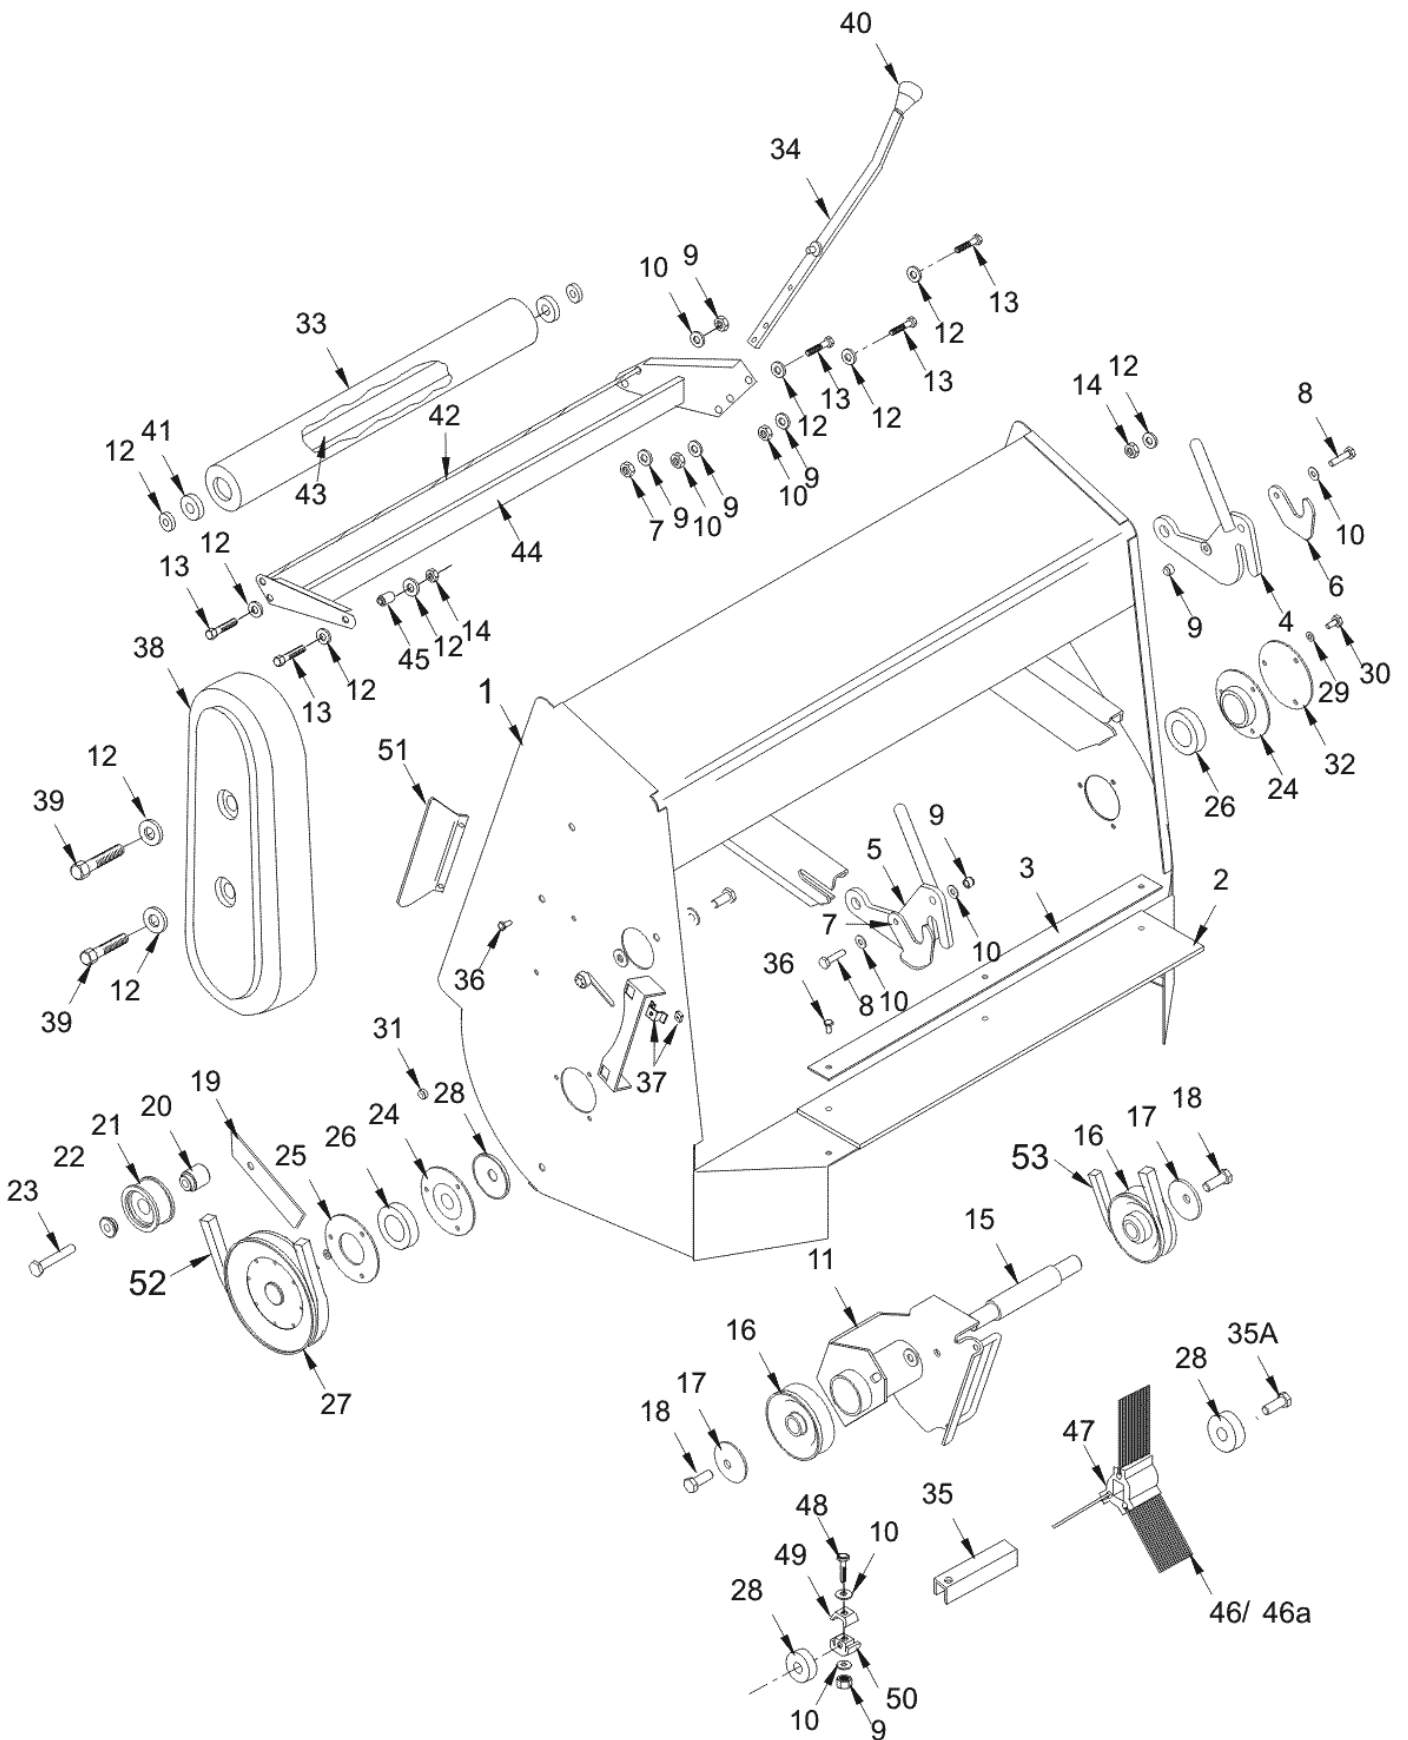

Rider PGC from 1996

1	327004400	OBSOLETE
2	148001400	RUBBER FLAP
3	301031700	RUBBER RETAINING PLATE
4	27707701	NEW PART NO: 541124500 SWEEPER LOCKING HANDLE
5	27707801	WHEN STOCK GONE USE 541124500
6	30149800	L/H PGC LEVER LOCK
7	30150300	R/H PGC LEVER LOCK
8	02857600	BOLT
9	04819400	NEW PART NO: 04891400 NYLOC NUT
10	08827800	NEW PART NO: 08874300 ¼ T4 HP - WASHER
11	327004300	BEARING HOUSING COMPLETE
12	08819500	WASHER - 5/16 T3 LP ZINC PLATED
13	02827600	SET SCREW - 5/16 X 3/4
14	04827500	NYLOC NUT - 5/16 UNF
15	18309800	RIDER SWEEPER IDLER SHAFT
16	20870800	3" PULLEY
17	08819900	DOME WASHER - 1.3/4OD X 3/8ID X 1/8DOME
18	02869400	NEW PART NO: 028001700 HEX HEAD SET SCREW
19	30126000	OBSOLETE
20	31350400	SWEEPER JOCKEY SPACER
21	20880800	PLASTIC PULLEY
22	31351100	SWEEPER JOCKEY CAP
23	01820900	BOLT - 5/16UNF X 2 ZINC/CLEAR UNF
24	27106600	NEW PART NO: 27106601 BEARING HOUSING – 17MM
25	30126200	NEW PART NO: 30143200 BEARING COVER
26	10845500	BEARING
27	327002600	SWEEPER PULLEY & SHAFT
28	30121800	OBSOLETE
29	08911500	M5 WASHER
30	01942500	NEW PART NO: 02911600 POZI SET SCREW
31	04885900	M5 NYLOC NUT
32	30117500	SWEEPER BEARING CAP
33	327002700	97 RIDER ROLLER ASSY
34	32734200	NEW PART NO: 32724200 BRUSH HEIGHT ADJUST LEVER
35	31323900	BRUSH STOCK SPINDLE (SHORT)
35A	31350100	BRUSH STOCK SPINDLE (SHORT)
36	12860100	RIVET 4.8 X 16MM ALLOY POP
37	04825800	NEW PART NO: 04852800 M8 CAPTIVE NUT
38	14880200	RIDER SWEEPER PULLEY COVER (VAC FORM)