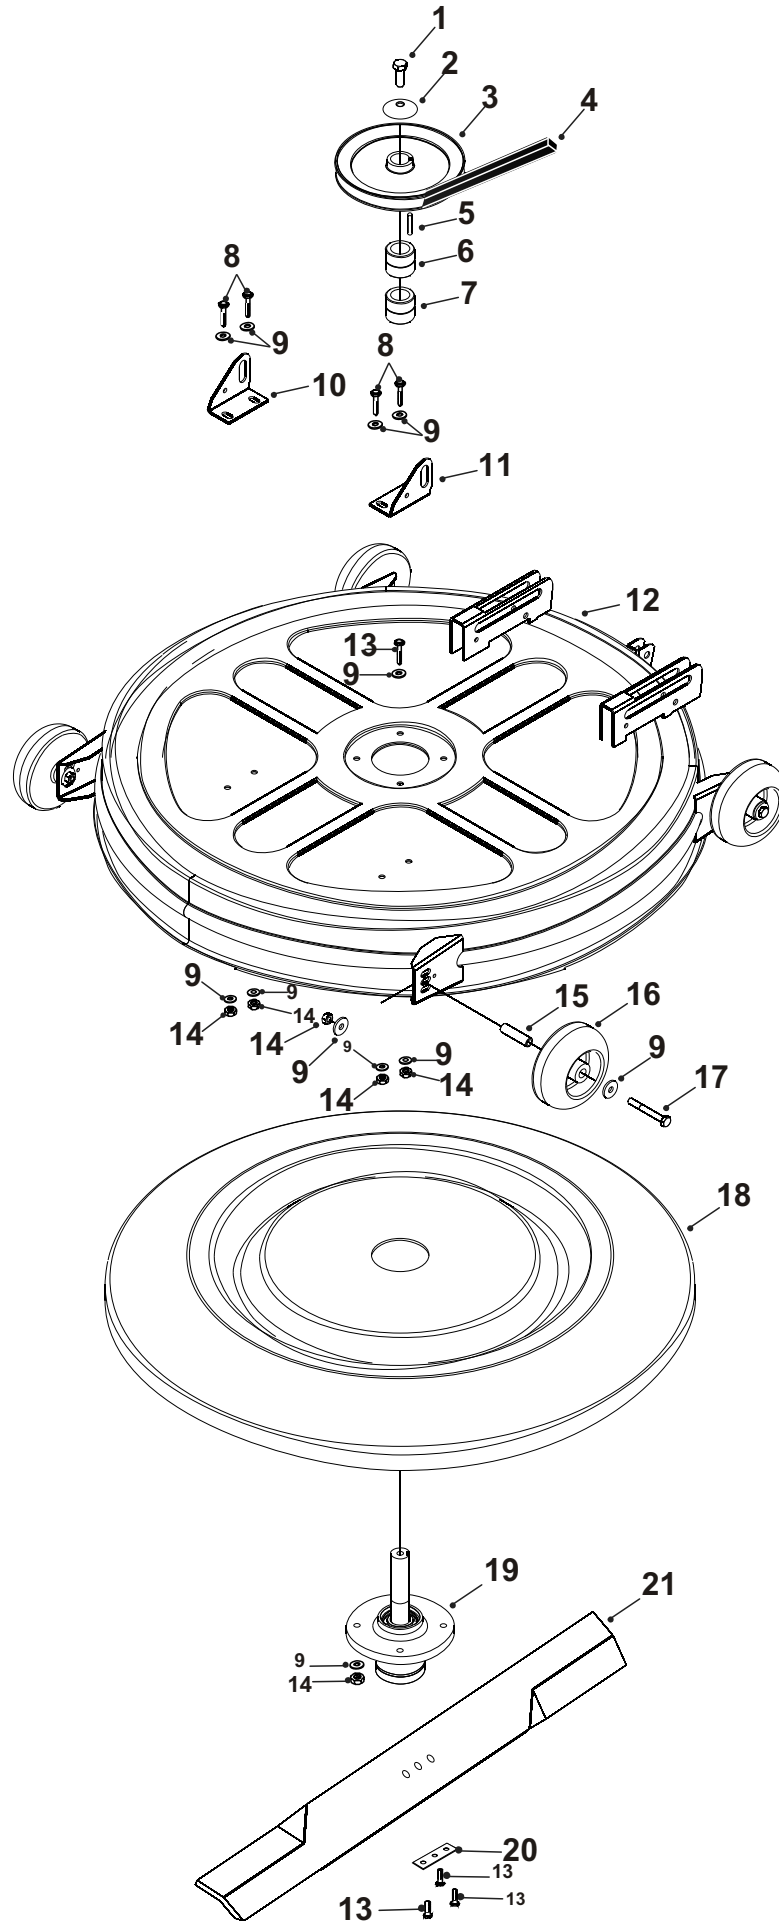

# C330 & S130 MULCH DECK PARTS LIST

### C330 & S130 MULCH DECK PARTS LIST

	PART DESCRIPTION	PART NUMBER
1	M10 x 30mm Bolt	02886000
2	Domed Washer	08819900
3	7" Pulley	20870202
4	Key ¼ Square x 1 ¼"	09853401
5	Deck Drive Belt B45	228986200
6	Deck Drive Pulley Spacer	31328303
7	35mm Spacer	183015500
8	M8 x 45mm Bolt	02941000
9	M8 Washer	08819500
10	Deck Bracket RH	30121301
11	Deck Bracket LH	30121401
12	C330 & S130 Mulch Welded Assembly	329591100
13	M8 X 25 Set Screw	01916900
14	M8 Nyloc Nut	04850600
15	Scuff Wheel Hub	31337600
16	Scalp Wheel	149495800
17	M8 x 70mm Bolt	028663200
18	Mulch Liner	148004100
19	Long Bearing Housing	40503507
20	Deck Locking Tab Washer	301903500
21	Mulch Blade	169381100