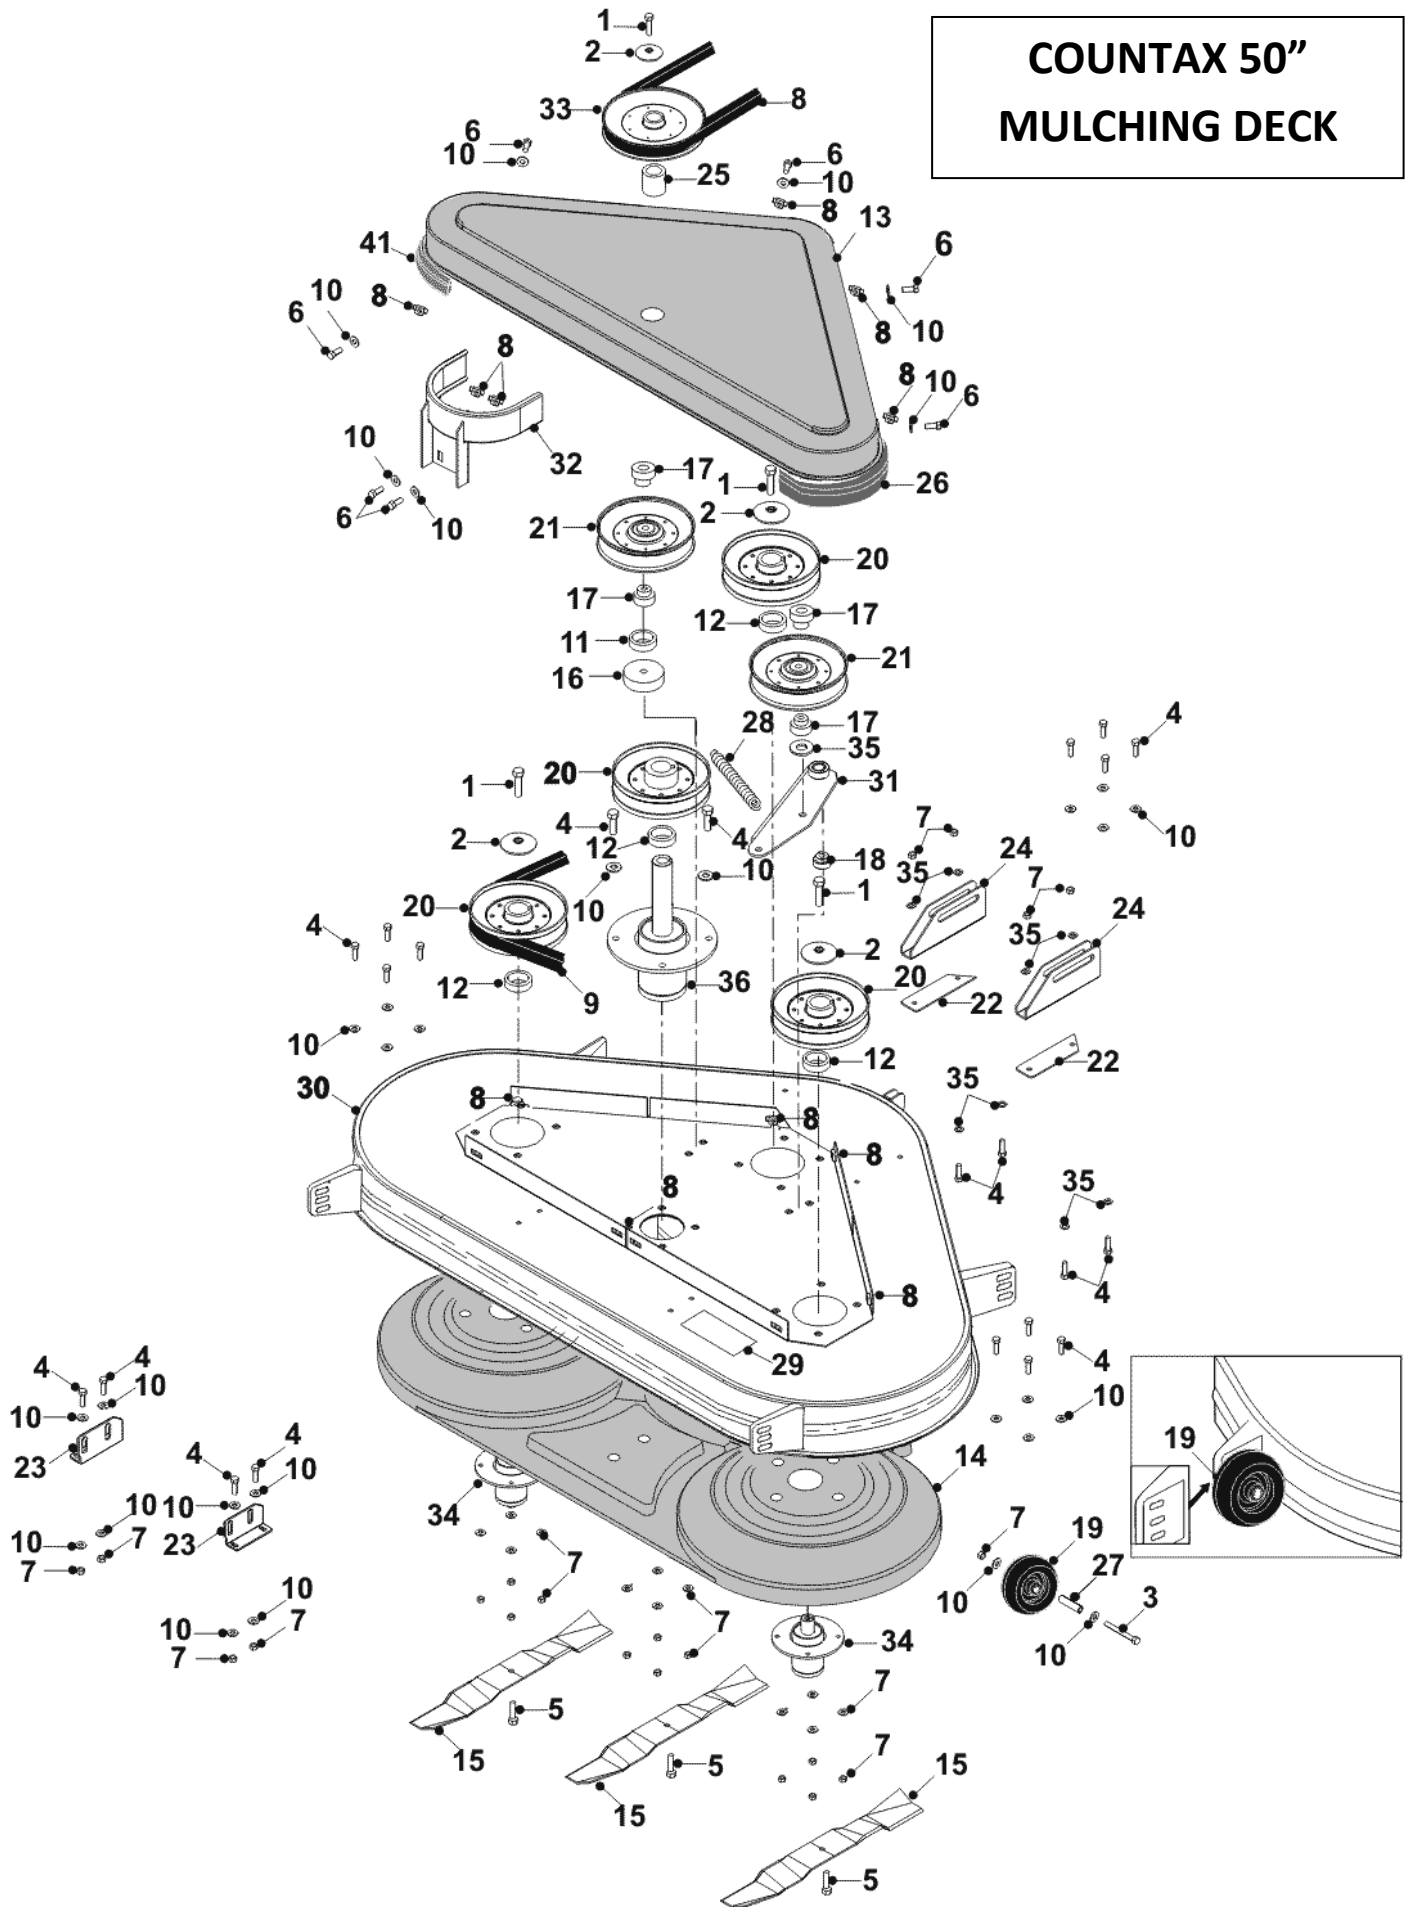

COUNTAX 50" MULCHING DECK

1	01935700	M8 X 35MM BOLT COMPRESSOR 11/95
2	08819900	DOME WASHER 1.3/4OD X 3/8ID X 1/8 DOME
3	028663200	M8X70MM HEX BOLT ZINC & CLEAR PASSIVATED
4	018001600	NEW PART NO: 01935700 BOLT COMPRESSOR
5	01935700	M8 X 35MM BOLT COMPRESSOR 11/95
6	02913100	6 X 8 POZI S/S S/TAP
7	04850600	NEW PART NO: 04920100 M8 NYLOC NUT
8	22871200	B57 BELT
9	228000900	BELT - BB112 50IN MULCH DECK
10	089418600	WASHER M8 X 25 X 3 UNPLATED
11	31326100	P.T.O. BRIDGE SPACER H.E. TRACTOR
12	183023100	SPACER 8 X 38.1 X 25
13	148003000	148005000 NEW PART NO: 148005002 2050 DECK LID
14	148003100	DECK INNER 50" MULCHER C20-5
15	16938100	BLADE 19" RIGHT
16	18300420	NEW PART NO: 183004200 IDLER PULLEY SPACER
17	18321000	RIDER DECK HANGING BRACKET PIVOT, FRONT
18	189498400	50" MULCH JOCKEY PLATE PIVOT SHAFT
19	19905500	ANTI SCALP WHEEL 1/2" BORE
20	20869500	NEW PART NO: 20869502 52 INTERNAL PULLEY/KEYWAY
21	20869600	NEW PART NO: 209044600 DECK IDLER PULLEY
22	301043000	OBSOLETE
23	301062700	44" MULCH L/H REAR DECK BRACKET
23	301062800	44" MULCH R/H REAR DECK BRACKET
24	302005000	FRONT DECK HANGING BRACKET
25	31328301	DECK DRIVE PULLEY SPACER
26	14896100	NEW PART NO: 148015000 RUBBER TRIM
27	31337600	SCUFF WHEEL HUB/ BELT GUARD SPACER
28	25906200	42" DECK TENSION SPRING
29	358009701	DECAL 50" MULCHER DECK
30	327006600	50" MULCHER DECK SHELL
31	327362400	50" MULCH JOCKEY PULLEY PLATE WELDED ASSY
32	327008700	18/50 MULCH DECK DRIVE BELT GUARD
33	20870200	NEW PART NO: 20870202 DECK DRIVE PULLEY
34	40503704	NEW PART NO: 40503607 BEARING HOUSING ASSY SHORT

35 088000200 NEW PART NO: 08819800 WASHER

36 40503504 NEW PART NO: 40503507 BEARING HOUSING ASSY LONG