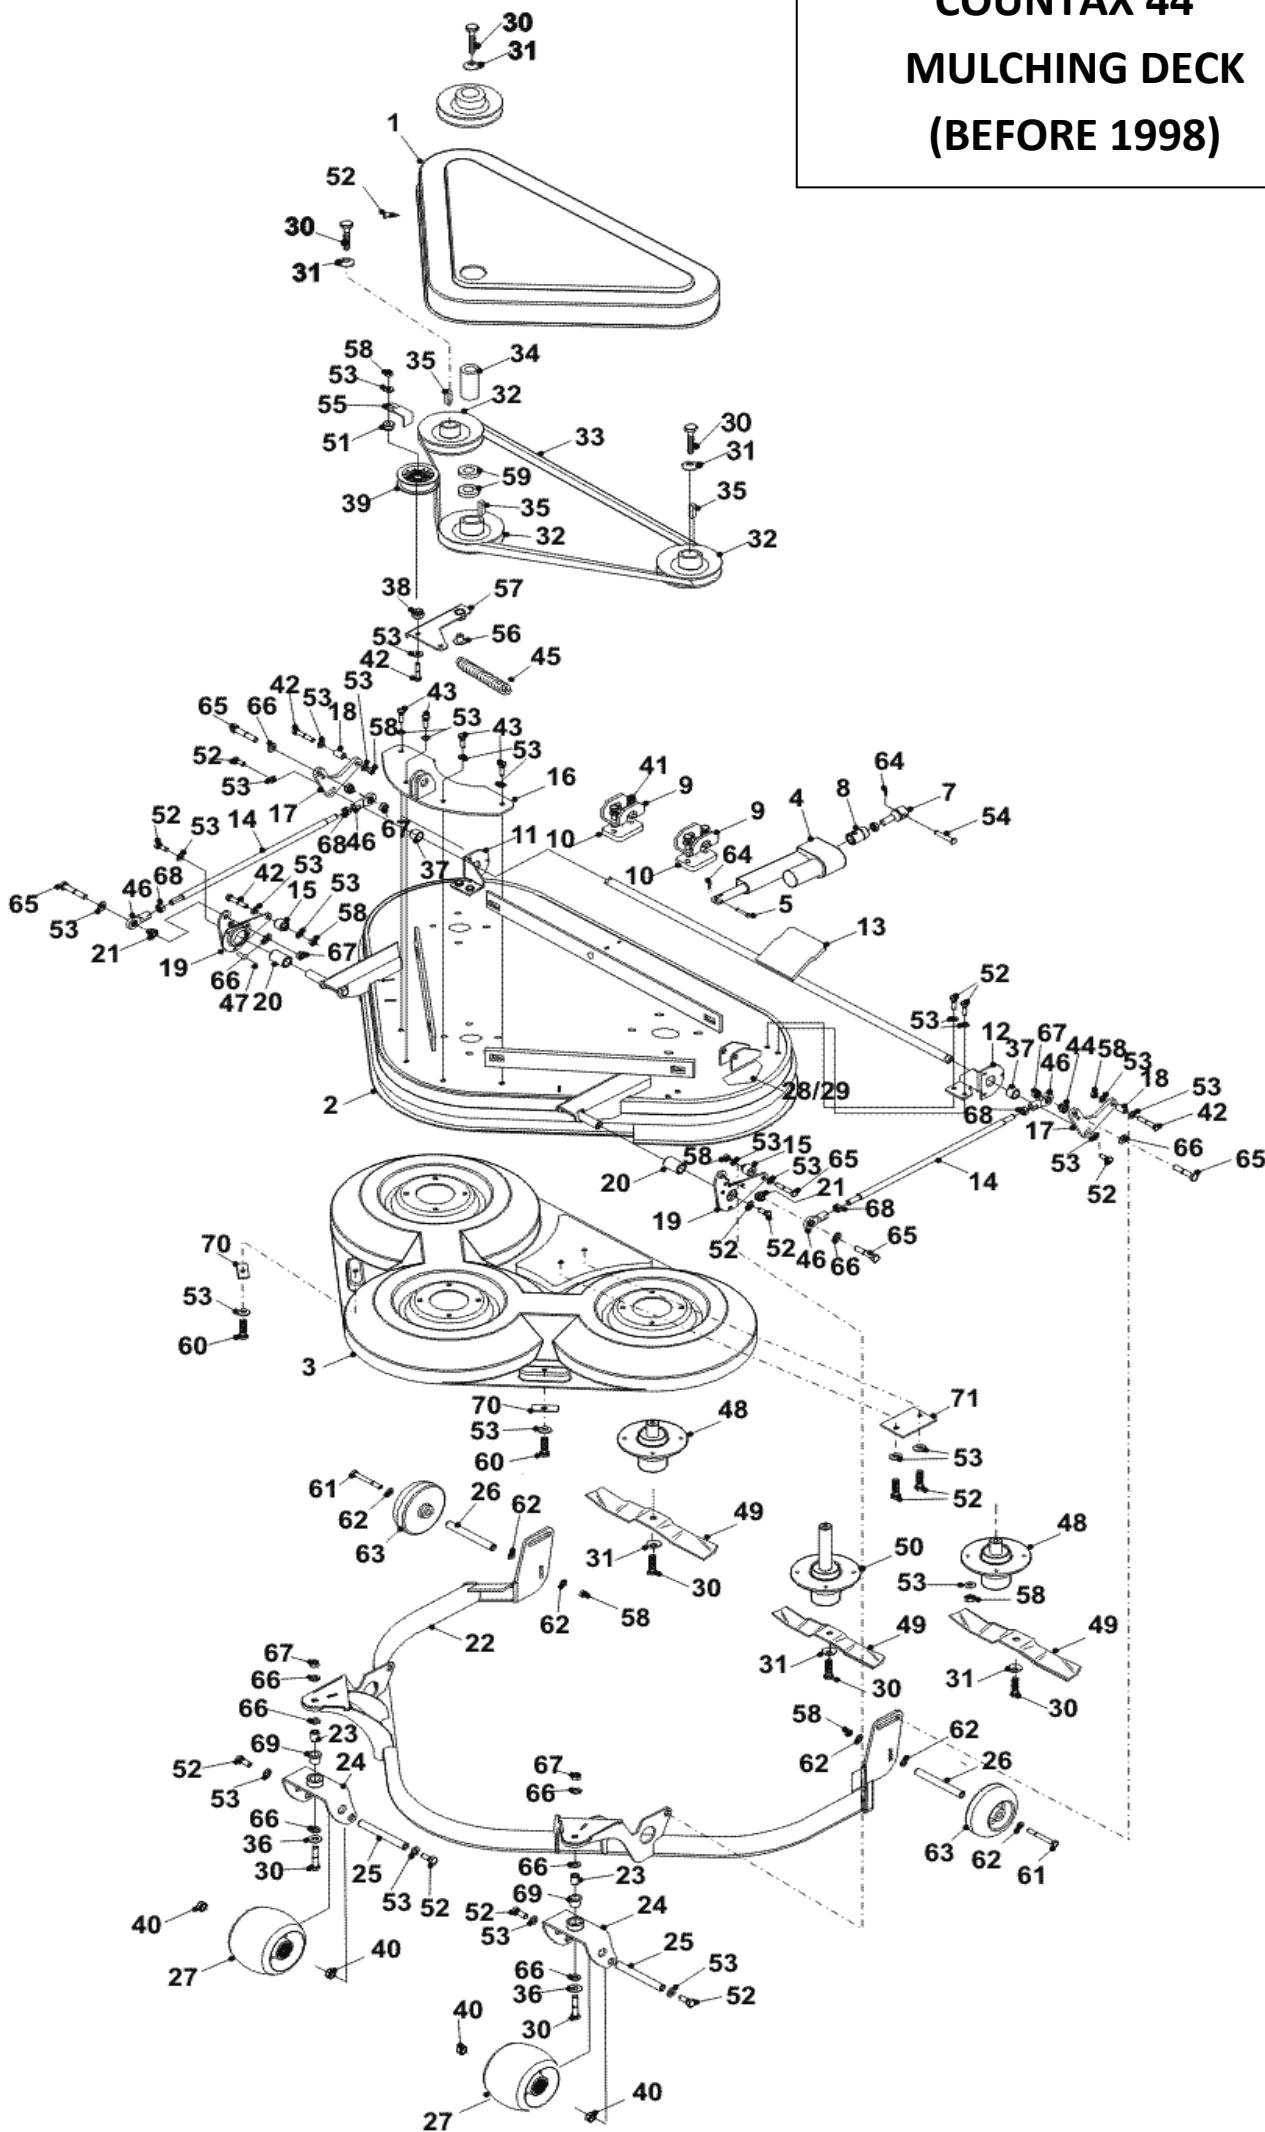

**COUNTAX 44"
MULCHING DECK
(BEFORE 1998)**

1	149546000	X SERIES 44 MULCH DECK LID COVER
2	328962800	44" MULCH DECK ASSY X SERIES
3	148003900	44" MULCHER DECK LINE
4	449664100	X SERIES HIWIN ACTUATOR
5	189504400	E SWEEPER ACTUATOR PIN
7	187189000	WW DECK LIFT ACTUATOR SCREW
8	188718900	WW ACTUATOR ATTACHMENT BODY S&T
9	307252502	X/W SERIES DECK 17MM SHAFT CLAMP
10	307252800	X/W SERIES SHAFT CLAMP 8MM PACKER SPACER
11	30837100	X & W SERIES RH REAR BEARING BRACKET
12	30837200	X & W SERIES LH REAR BEARING BRACKET
13	328962700	44" REAR DECK SHAFT WELDED ASSEMBLY
14	189510700	44" MULCH LINK ROD
15	18317401	NEW PART NO: 18317400 DECK HEIGHT PIVOT BOSS
16	328963900	X/W SERIES 44" PICKUP PLATE WELDED ASSY
17	307250200	38 / 44" PIVOT LINK PLATE
18	189502700	SPACER 12.7OD/ 10.2 ID / 9MM LONG
19	307250000	NEW PART NO: 307250001 FRONT PIVOT PLATE
20	189511500	X/W SERIES DECK FRONT PIVOT SPACER
21	189513700	X/W SERIES 15MM ROSE JOINT SPACER
22	32955400	X SERIES 44 MULCH
23	189510800	X/W SERIES CASTER PIVOT SPACER
24	328962200	DECK CASTER BRACKET WELDED ASSEMBLY
25	189510900	X/W SERIES CASTER AXLE
26	31337600	SCUFF WHEEL HUB/ BELT GUARD SPACER
27	148019400	FRONT DECK CASTOR WHEELS
28	35949000	MULCHER DECK HEIGHT DECAL
30	02886000	M10 X 30 S/SCREW BZP
31	08819900	DOME WASHER 1.3/4OD X 3/8ID X 1/8DOME
32	20869502	5"INTERNAL PULLEY/KEYWAY
33	228000800	NEW PART NO: 228000801 BELT
34	31328301	DECK DRIVE PULLEY SPACER
35	09830600	NEW PART NO: 09921900 ROUNDED KEY
36	088004500	M10 X 24 X 2 TL WASHER
37	174003600	31350701 NEW PART NO: 31330002 ROLLER SHAFT SPACER