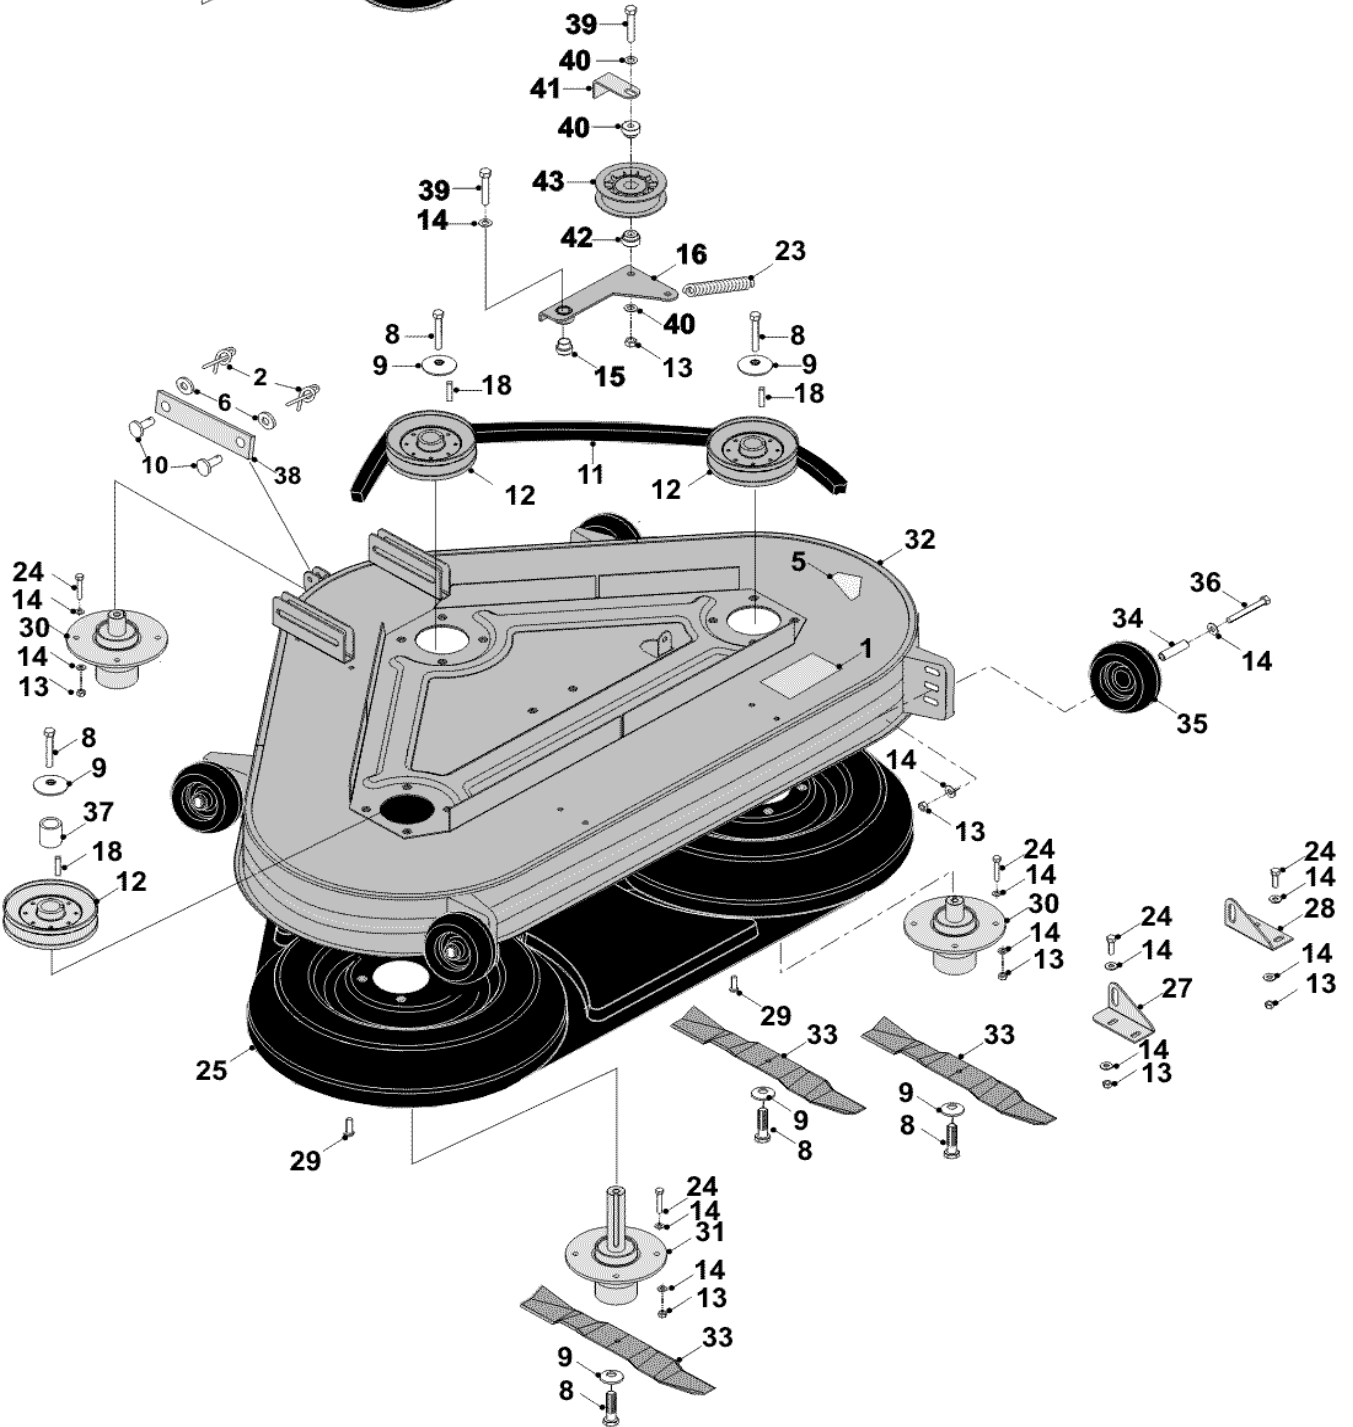

COUNTAX 44" MULCHING DECK (AFTER 1998)

1	358009401	NEW PART NO: 358009400 DECAL
2	11836700	RUE CLIP
3	4958	FIRTREE FASTENER
4	149497400	UNIVERSAL DECK PULLEY COVER 2001
5	35803300	RIDER DECK DANGER DECAL
6	088002400	WASHER 10.8ID X 20.7OD X 2MM THICK
7	22940100	B56 BELT DAYCO SUPER
8	018002100	NEW PART NO: 02886000 M10X30 SCREW
9	08819900	DOME WASHER 1.3/4OD X 3/8ID X 1/8
10	31338200	DECK PUSH ROD PIN
11	228000800	NEW PART NO: 228000801 BELT
12	20869501	NEW PART NO: 20869502 5" INTERNAL PULLEY/KEYWAY
13	04850600	NEW PART NO: 04920100 M8 NYLOC NUT
14	089418600	WASHER M8 X 25 X 3 UNPLATED
15	183012500	44" MULCH/COMBI JOCKEY PLATE PIVOT
16	405005700	44" MULCH JOCKEY PULLEY PLATE
18	09830600	NEW PART NO: 09921900 ROUNDED KEY
19	327180000	36-44 MULCH DECK DRIVE PULLEY GUARD, 02
20	12949400	RIVET POP 4.8 X 6MM
22	02913100	6 X 8 POZI S/S S/TAP
23	25906200	42" DECK TENSION SPRING
24	02826000	BOLT M8 X 25MM
25	148003900	44" MULCHER DECK LINE
26	148004000	NEW PART NO: 148004001 44" MULCH LID
27	301062800	44" MULCH R/H REAR DECK BRACKET
28	301062700	44" MULCH L/H REAR DECK BRACKET
29	02825900	BOLT, M8 X 20MM
30	40503604	NEW PART NO: 40503607 BEARING HOUSING ASSY SHORT
31	40503504	NEW PART NO: 40503507 BEARING HOUSING ASSY LONG
32	327016000	44" MULCH DECK SHELL
33	169381200	44" MULCH BLADE
34	31337600	SCUFF WHEEL HUB/ BELT GUARD SPACER
35	149495800	ANTISCALP WHEEL-MARCH 2000
36	01850700	NEW PART NO: 028663200 HEX BOLT
37	31328301	DECK DRIVE PULLEY SPACER

38	29203800	48" DECK BAR
39	02941000	BOLT M8 X 45MM (VAC)
40	08819501	NEW PART NO: 08819500 PLATED WASHER
41	27105800	BELT RETAINING BRACKET
42	18831600	SPACER JOCKEY WHEEL
43	20811500	PTO JOCKEY PULLEY (CAPITOL)