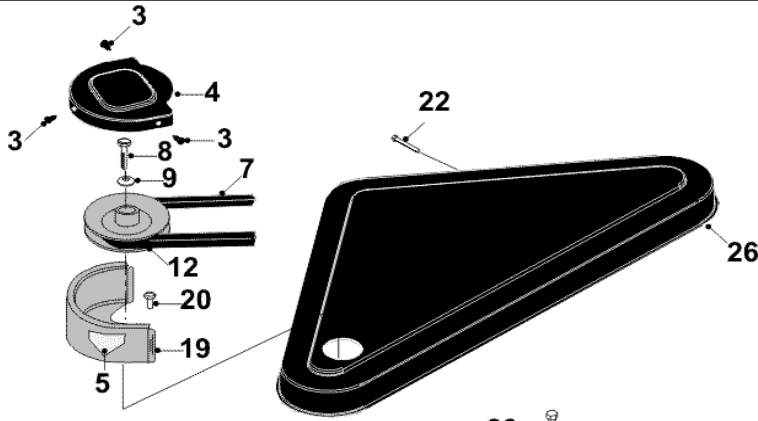

COUNTAX 44" MULCHING DECK (AFTER 1998)

1	358009401	NEW PART NO: 358009400 DECAL
2	11836700	RUE CLIP
3	4958	FIRTREE FASTENER
4	149497400	UNIVERSAL DECK PULLEY COVER 2001
5	35803300	RIDER DECK DANGER DECAL
6	088002400	WASHER 10.8ID X 20.7OD X 2MM THICK
7	22940100	B56 BELT DAYCO SUPER
8	018002100	NEW PART NO: 02886000 M10X30 SCREW
9	08819900	DOME WASHER 1.3/4OD X 3/8ID X 1/8
10	31338200	DECK PUSH ROD PIN
11	228000800	NEW PART NO: 228000801 BELT
12	20869501	NEW PART NO: 20869502 5" INTERNAL PULLEY/KEYWAY
13	04850600	NEW PART NO: 04920100 M8 NYLOC NUT
14	089418600	WASHER M8 X 25 X 3 UNPLATED
15	183012500	44" MULCH/COMBI JOCKEY PLATE PIVOT
16	405005700	44" MULCH JOCKEY PULLEY PLATE
18	09830600	NEW PART NO: 09921900 ROUNDED KEY
19	327180000	36-44 MULCH DECK DRIVE PULLEY GUARD, 02
20	12949400	RIVET POP 4.8 X 6MM
22	02913100	6 X 8 POZI S/S S/TAP
23	25906200	42" DECK TENSION SPRING
24	02826000	BOLT M8 X 25MM
25	148003900	44" MULCHER DECK LINE
26	148004000	NEW PART NO: 148004001 44" MULCH LID
27	301062800	44" MULCH R/H REAR DECK BRACKET
28	301062700	44" MULCH L/H REAR DECK BRACKET
29	02825900	BOLT, M8 X 20MM
30	40503604	NEW PART NO: 40503607 BEARING HOUSING ASSY SHORT
31	40503504	NEW PART NO: 40503507 BEARING HOUSING ASSY LONG
32	327016000	44" MULCH DECK SHELL
33	169381200	44" MULCH BLADE
34	31337600	SCUFF WHEEL HUB/ BELT GUARD SPACER
35	149495800	ANTISCALP WHEEL-MARCH 2000
36	01850700	NEW PART NO: 028663200 HEX BOLT
37	31328301	DECK DRIVE PULLEY SPACER

38	29203800	48" DECK BAR
39	02941000	BOLT M8 X 45MM (VAC)
40	08819501	NEW PART NO: 08819500 PLATED WASHER
41	27105800	BELT RETAINING BRACKET
42	18831600	SPACER JOCKEY WHEEL
43	20811500	PTO JOCKEY PULLEY (CAPITOL)