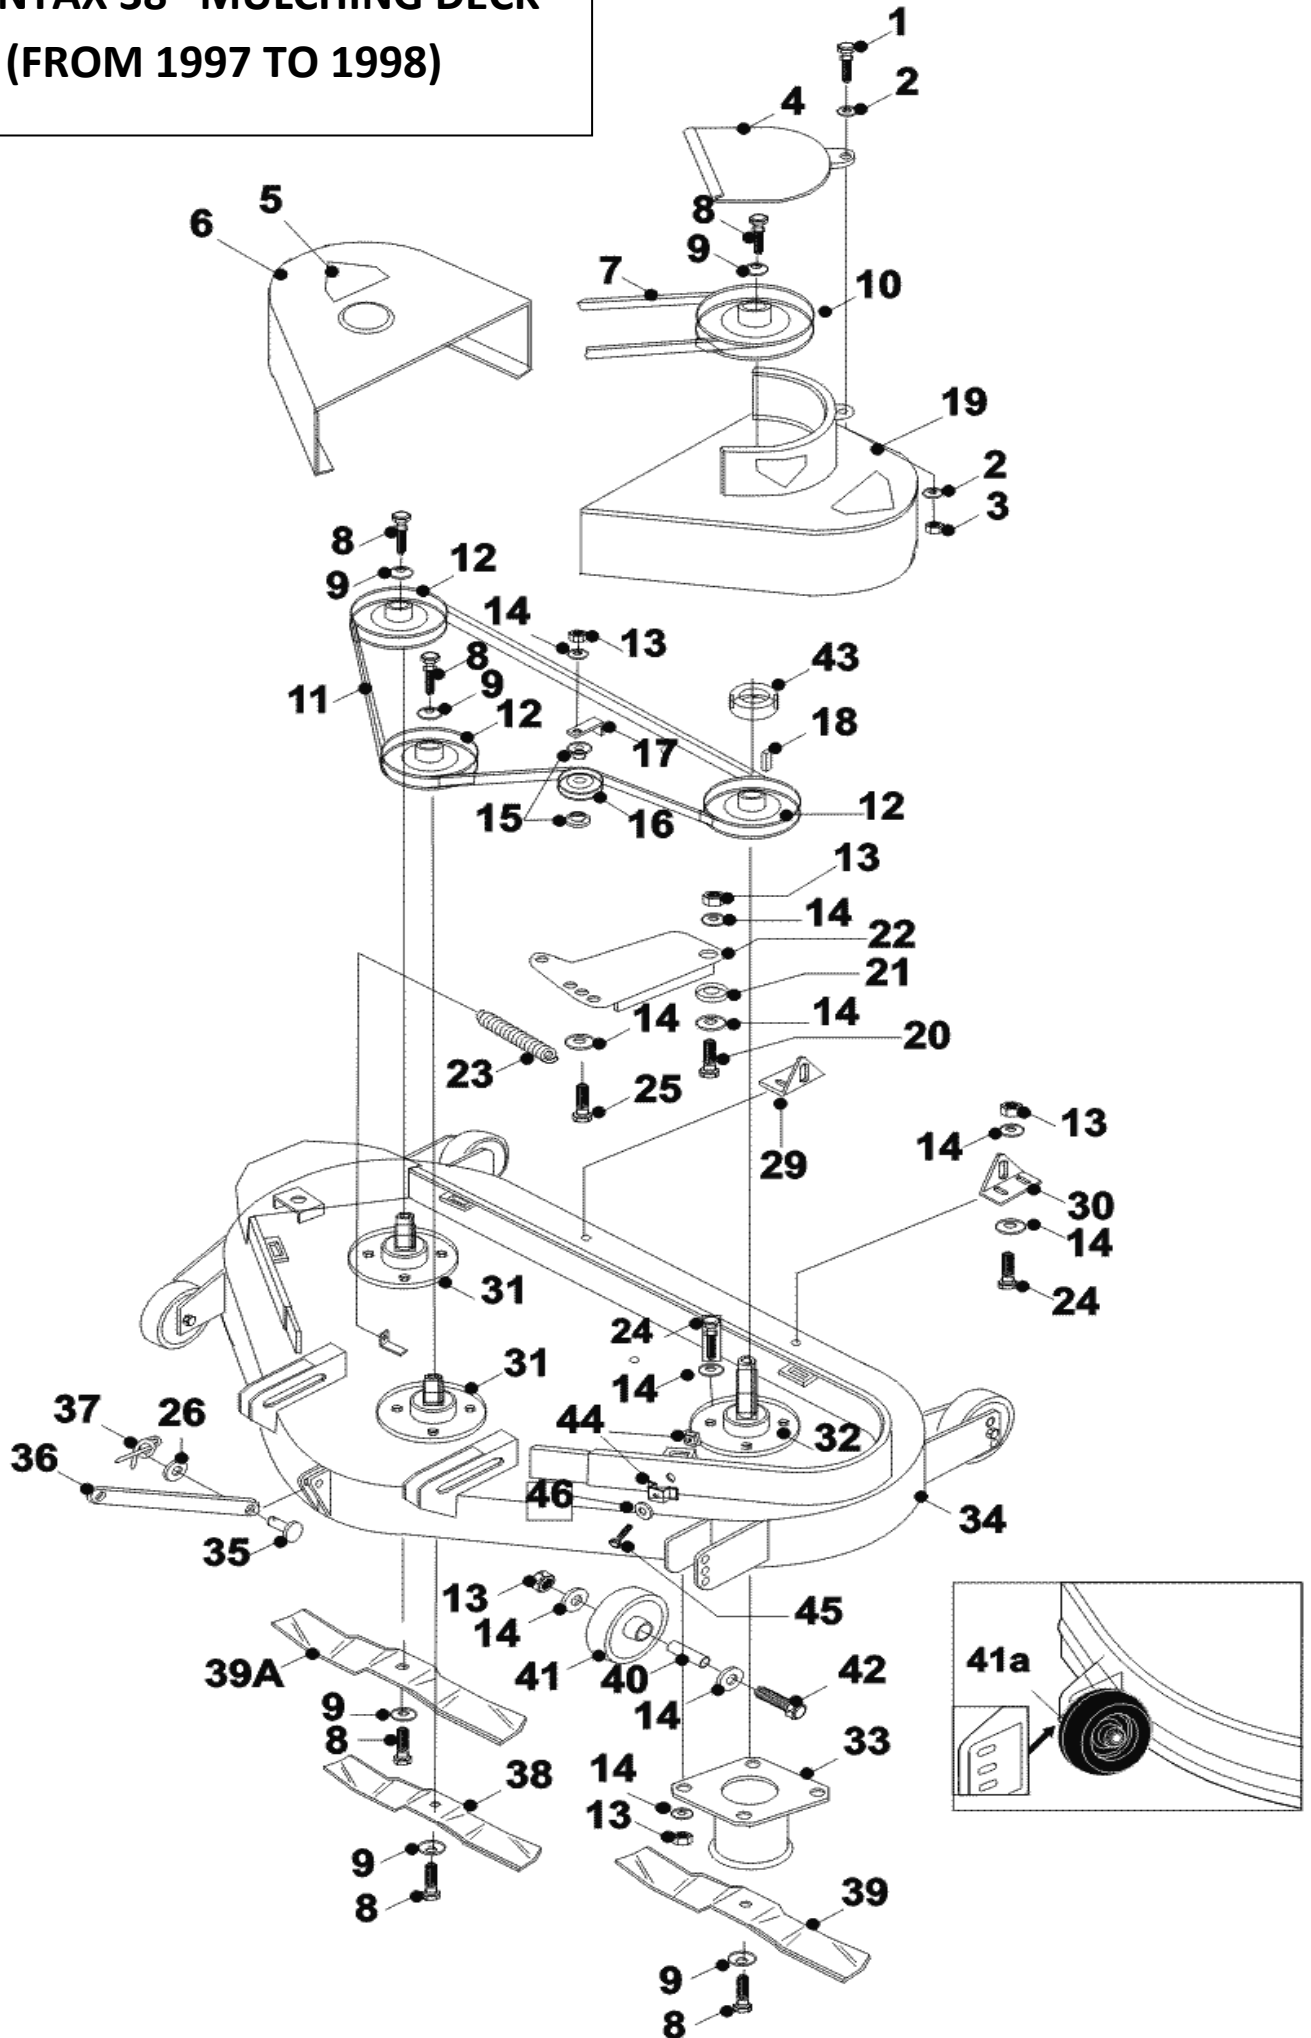

**COUNTAX 38" MULCHING DECK  
(FROM 1997 TO 1998)**

1	02827700	SET SCREW 1/4UNF X 3/4
2	08827800	NEW PART NO: 08874300 WASHER
3	04819400	NEW PART NO: 04891400 NYLOC NUT
4	30123000	OBSOLETE
5	35803300	RIDER DECK DANGER DECAL
6	32700300	NEW PART NO: 40835800 PTO BEARING HOUSING
7	22949800	B54 BELT
8	02825300	BOLT 3/8 X 1 1/4" UN
9	08819900	DOME WASHER 1.3/4OD X 3/8ID X 1/8DOME
10	20870200	NEW PART NO: 20870202 7" DECK DRIVE PULLEY
11	22100000	A66 DAYCO BELT (MULCHING DECK)
12	20869501	NEW PART NO: 20869502 5" INTERNAL PULLEY
13	04827500	NYLOC NUT 5/16 UNF
14	08819700	WASHER 5/16 T4 ZINC PLATED H/DUTY
15	18831600	SPACER JOCKEY WHEEL
16	20811500	PTO JOCKEY PULLEY (CAPITOL)
17	27105800	BELT RETAINING BRACKET
18	09830600	NEW PART NO: 09921900 ROUNDED KEY
19	327000400	S USE 327180000/149497400
20	01820700	BOLT 5/16UNF X 1.1/2 HT Z/P
21	31328900	NEW PART NO: 183853800 JOCKEY PIVOT SPACER
22	327000200	NEW PART NO: 32734600 BELT TENSION PLATE
23	25906200	42" DECK TENSION SPRING
24	02819600	SET SCREW 5/16UNF X 1 HT S/S ZINC PLATED
25	01820800	BOLT 5/16" UNF X 1 3/4" B
26	08820100	WASHER 3/8 T3 Z/P
29	30121300	REAR DECK HANGING BRACKET R/H
30	30121400	REAR DECK HANGER BRACKET L/H
31	40503702	NEW PART NO: 40503607 BEARING HOUSING SHORT
32	40503502	NEW PART NO: 40503507 BEARING HOUSING LONG
33	324000200	OBSOLETE

34	327000100	NEW PART NO: 327000101 38" DECK SHELL
35	31338200	DECK PUSH ROD PIN
36	29202200	NEW PART NO: 29202400 DECK TENSION ARM
37	11836700	RUE CLIP
39	16937900	15" L.H MUL BLADE
40	31337600	SCUFF WHEEL HUB/ BELT GUARD SPACER
41A	149495800	ANTISCALP WHEEL-MARCH 2000
41	19905500	ANTI SCALP WHEEL 1/2" BOR
42	01821200	BOLT 5/16UNF X 2.3/4 HT Z/P
43	31328301	DECK DRIVE PULLEY SPACER
44	02885800	BOLT M5 X 20MM
45	04928600	M5 CAPTIVE NUT
46	08911500	M5 WASHER