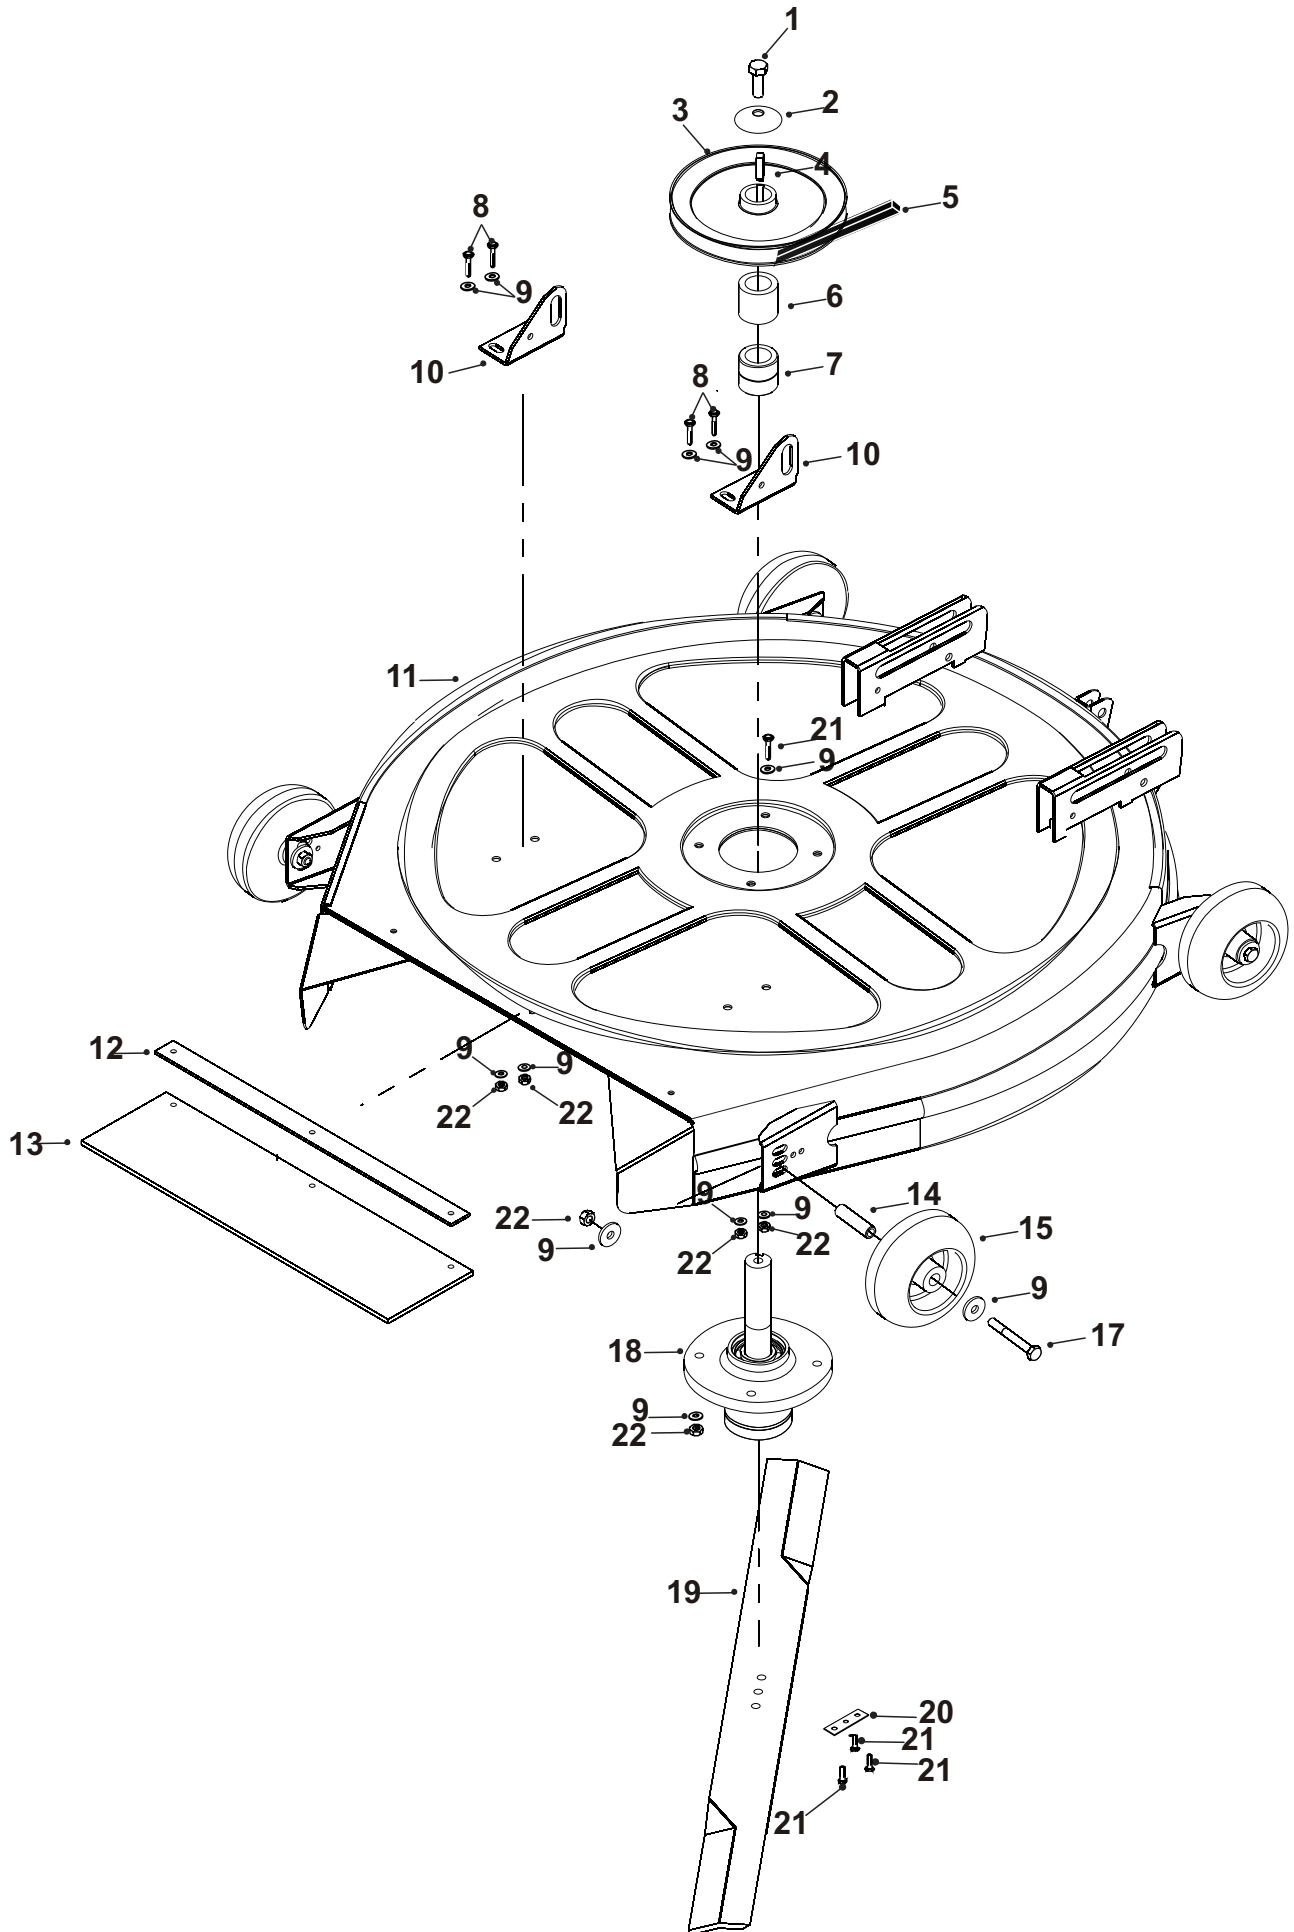

C330 & S130 30" REAR DISCHARGE DECK PARTS LISTS

C330 & S130 REAR DISCHARGE DECK PARTS LIST

	PART DESCRIPTION	PART NUMBER
1	M10 x 30mm Bolt	02886000
2	Domed Washer	08819900
3	7" Pulley	20870202
4	Key ¼ Square x 1 ¼"	09853401
5	Deck Drive Belt B45	228986200
6	Deck Drive Pulley Spacer	31328303
7	35mm Spacer	183015500
8	M8 x 45mm Bolt	02941000
9	M8 Washer	08819500
10	Deck Bracket LH	30121401
11	C330 & S130 Rear Discharge Welded Assembly	327845800
12	Rubber Clamp Strip	30145100
13	Rubber Strip	149552400
14	Scuff Wheel Hub	31337600
15	Scalp Wheel	149495800
16	M8 x 70mm Bolt	028663200
17	Long Bearing Housing	40503507
18	30" Rider Blade	16876601
19	Deck Locking Tab Washer	301903500
20	M8 X 25 Set Screw	01916900
21	M8 Nyloc Nut	04850600