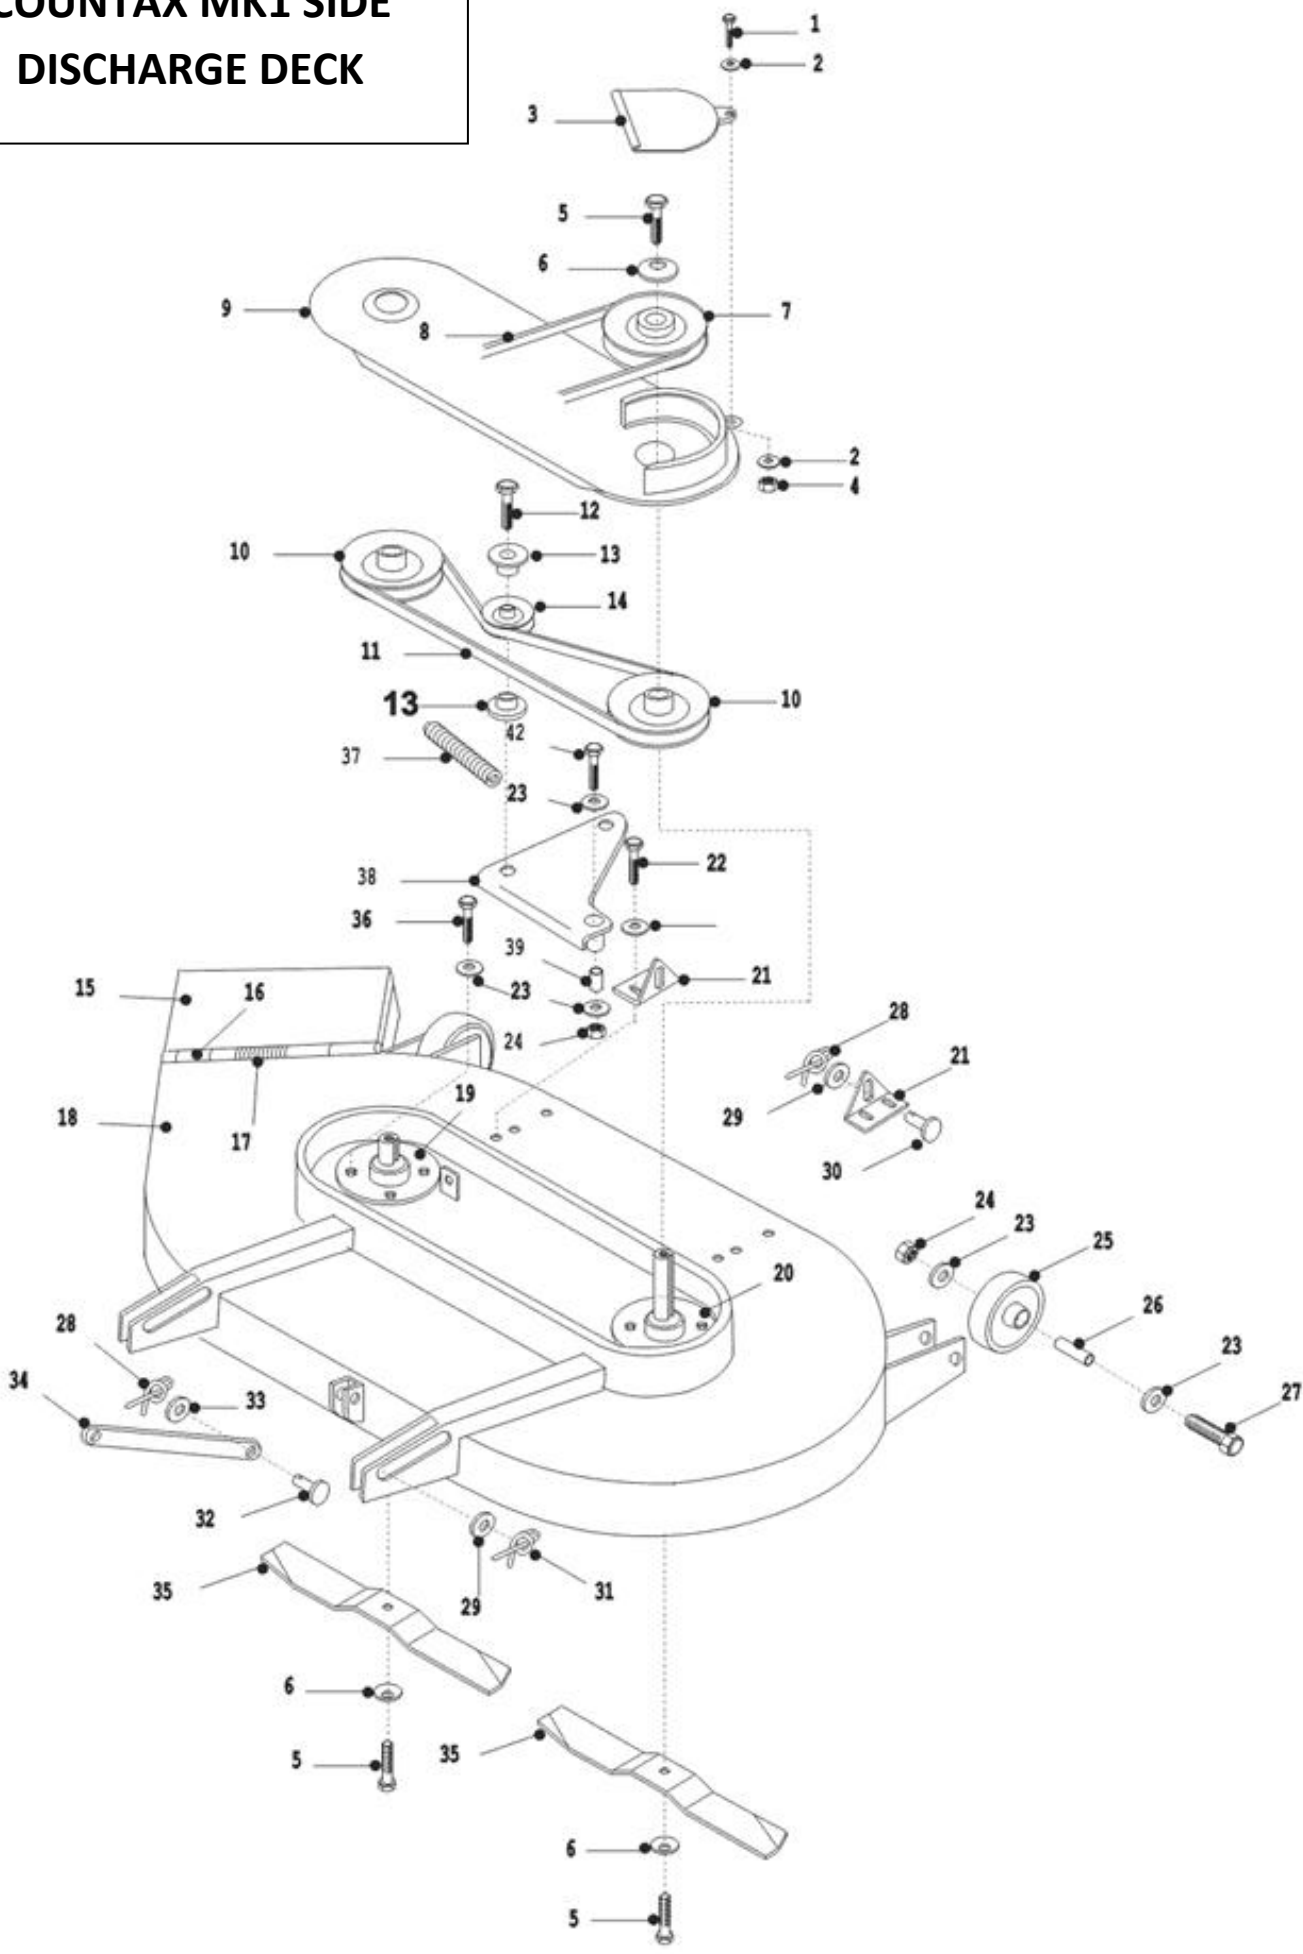

# COUNTAX MK1 SIDE DISCHARGE DECK

1	02827700	SET SCREW 1/4UNF X 3/4
2	08827800	NEW PART NO: 08874300 WASHER
4	04819400	NEW PART NO: 04891400 NYLOC NUT
5	02825300	BOLT 3/8 X 1 1/4" UNF
6	08819900	DOME WASHER 1.3/4OD X 3/8ID X 1/8 DOME
7	32703500	NEW PART NO: 32703502 PULLEY C/W SPACER
8	22955900	OBSOLETE
9	32727500	OBSOLETE
10	20869500	NEW PART NO: 20869502 5" INTERNAL PULLEY/KEYWAY
11	22915500	SIDE DISCHARGE DECK BELT, B50
12	27105800	BELT RETAINING BRACKET
13	18831600	SPACER JOCKEY WHEEL
14	20811500	PTO JOCKEY PULLEY (CAPITOL)
15	32727700	DECK SIDE DISCHARGE CHUTE
16	18327900	SIDE DISCHARGE CHUTE ROD DECK 36"
17	22926000	SPRING, SIDE DISCHARGE DECK
18	32727800	SIDE DISCHARGE DECK SHELL 36"
19	18712301	OBSOLETE
20	18712500	40503704 NEW PART NO: 40503607 BEARING HOUSING ASSY LONG
21	30121400	REAR DECK HANGER BRACKET L/H
22	02827600	SET SCREW 5/16 X 3/4
23	08819500	WASHER 5/16 T3 LP ZINC PLATED
24	4825000	OBSOLETE
25	19808800	NEW PART NO: 19905500 ANTI SCALP WHEEL
26	31337600	SCUFF WHEEL HUB/ BELT GUARD SPACER
27	01821200	BOLT 5/16UNF X 2.3/4 HT Z/P
28	11836700	RUE CLIP
29	08822500	NEW PART NO: 088003600 WASHER
30	31337200	DECK LIFT PIN (REAR)
31	31336800	DECK LIFT PIN (FRONT)
32	31338200	DECK PUSH ROD PIN
33	08820100	WASHER 3/8 T3 Z/P
34	30206300	36" DECK TENSION BAR SIDE EJECT DECK
35	16922200	OBSOLETE
36	02819600	SET SCREW 5/16UNF X 1 HT S/S ZINC PLATED
37	25906200	42" DECK TENSION SPRING
38	32728000	OBSOLETE
39	18401700	31328900 NEW PART NO: 183853800 JOCKEY PIVOT SPACER
42	01820700	BOLT 5/16UNF X 1.1/2 HT Z/P