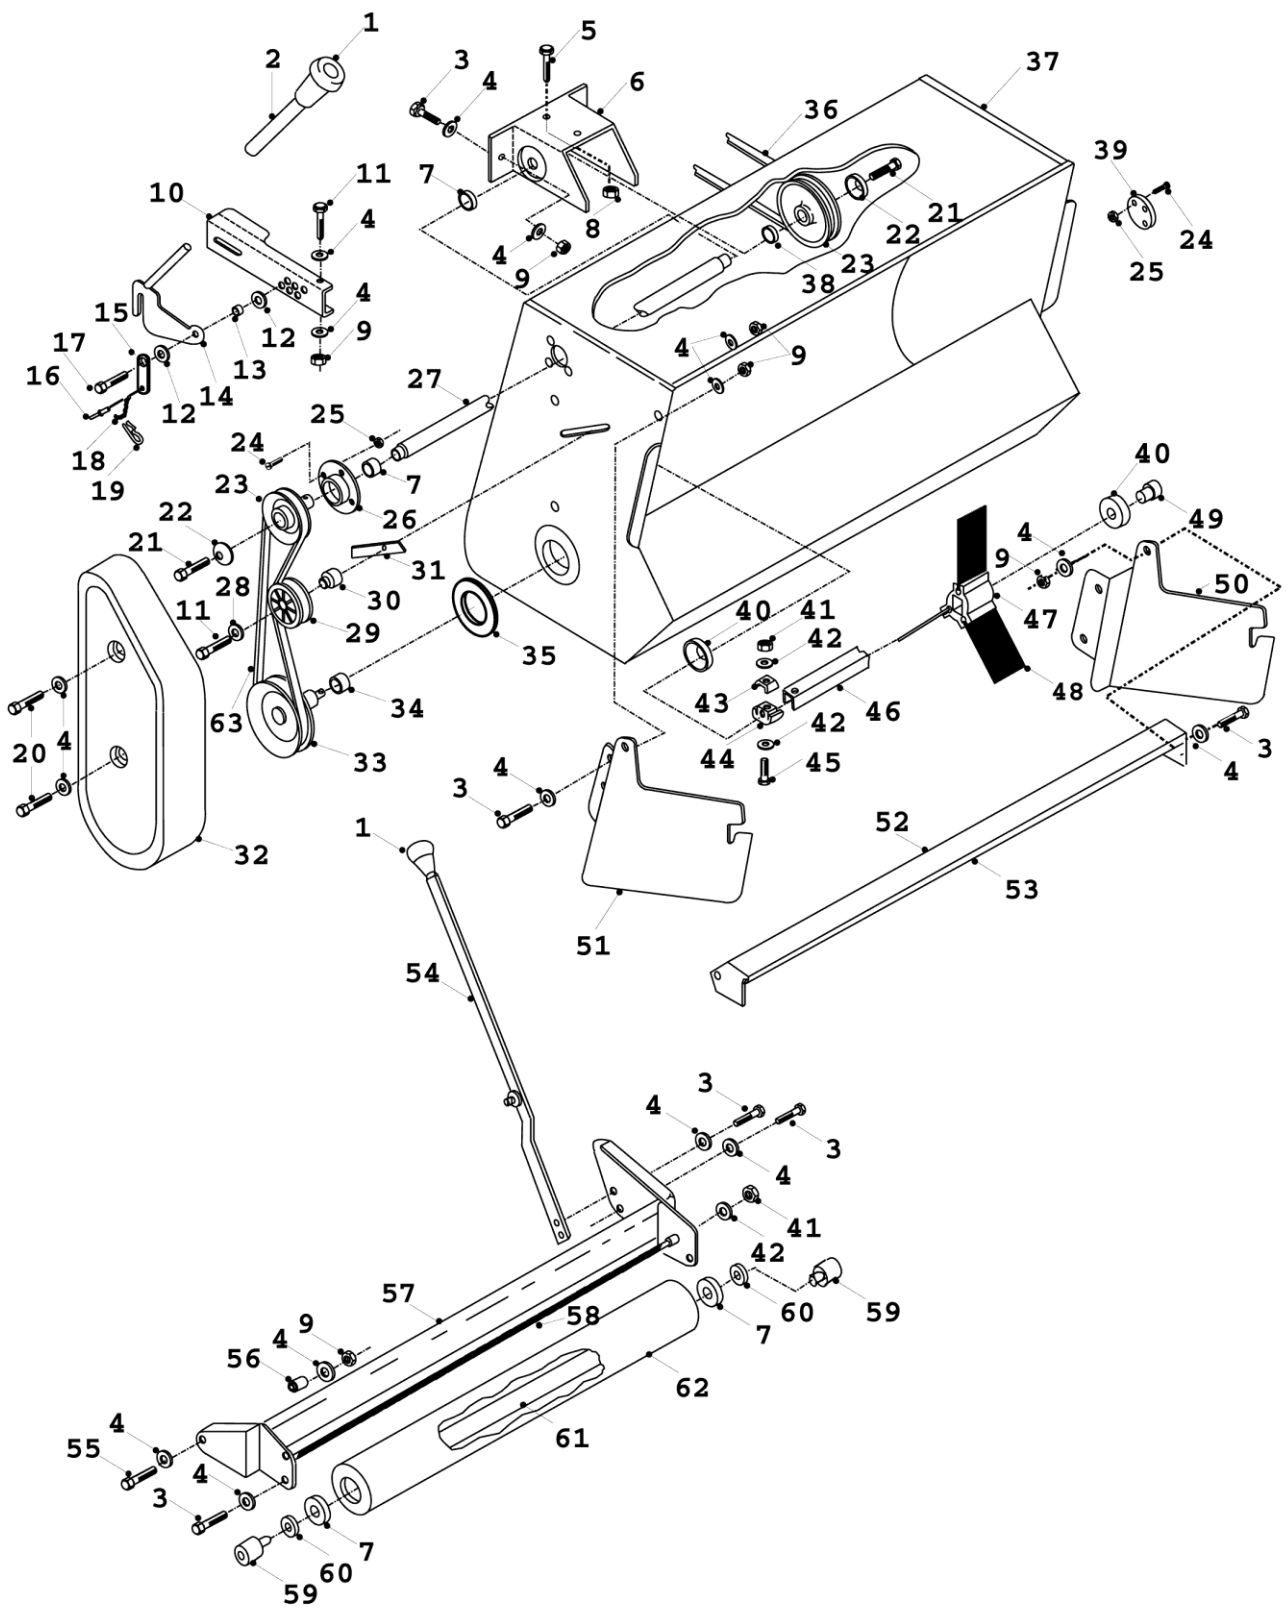

COUNTAX K SERIES POWERED GRASS COLLECTOR
(FROM 1994)

PGC ASSEMBLY		
1	14804800	LEVER KNOB
2	40403100	SWEEPER LOCKING LEVER TOOL
3	02827600	SET SCREW - 5/16 X 3/4
4	08819700	WASHER - 5/16 T4 ZINC PLATED H/DUTY
5	01886200	NEW PART NO: 018001500 ROOFING BOLT
6	32122000	OBSOLETE
7	10811600	BEARING (PTO HOUSING)
8	04850600	NEW PART NO: 04920100 M8 NYLOC NUT
9	04827500	NYLOC NUT 5/16 UNF
10	30134600	NEW PART NO: 27115601 OBSOLETE
11	01820900	BOLT - 5/16UNF X 2 ZINC/CLEAR UNF
12	14850500	NYLON WASHER
13	31302800	SPACER - 7MM X 5/16ID
14	27707700	27707701 NEW PART NO: 541124500 SWEEPER LOCKING HANDLE
14	27707800	27707801 NEW PART NO: 541124500 SWEEPER LOCKING HANDLE
15	30125300	OBSOLETE
16	12860100	RIVET 4.8 X 16MM ALLOY POP
17	02820600	NEW PART NO: 01820600 BOLT – 5/16 UNF X1.1/4 HT Z/P
18	23873600	NEW PART NO: 23875500 CHAIN - 9 LINKS PER CHAIN
19	06849100	2MM R CLIP
20	01821200	BOLT - 5/16UNF X 2.3/4 HT Z/P
21	02874500	NEW PART NO: 01874500 BOLT
22	08819900	DOME WASHER - 1.3/4OD X 3/8ID X 1/8DOME
23	32727600	3" PULLEY (NON KEYED)
24	02911600	M5 X 12 POZI S/SCREW
25	04885900	M5 NYLOC NUT
26	27106600	NEW PART NO: 27106601 BEARING HOUSING 17MM
27	18309200	IDLER SHAFT
28	31351100	SWEEPER JOCKEY CAP
29	20811500	PTO JOCKEY PULLEY (CAPITOL)
30	31350400	SWEEPER JOCKEY SPACER
31	30121900	BEARING SHIELD
32	14848600	NEW PART NO: 148005400 BELT GUARD
33	32709100	NEW PART NO: 32709101 PULLEY & SHAFT
34	10845500	BEARING
35	30143200	BEARING COVER
36	22873400	PTO BELT
37	32713601	NEW PART NO: 32732700 DISCONTINUED