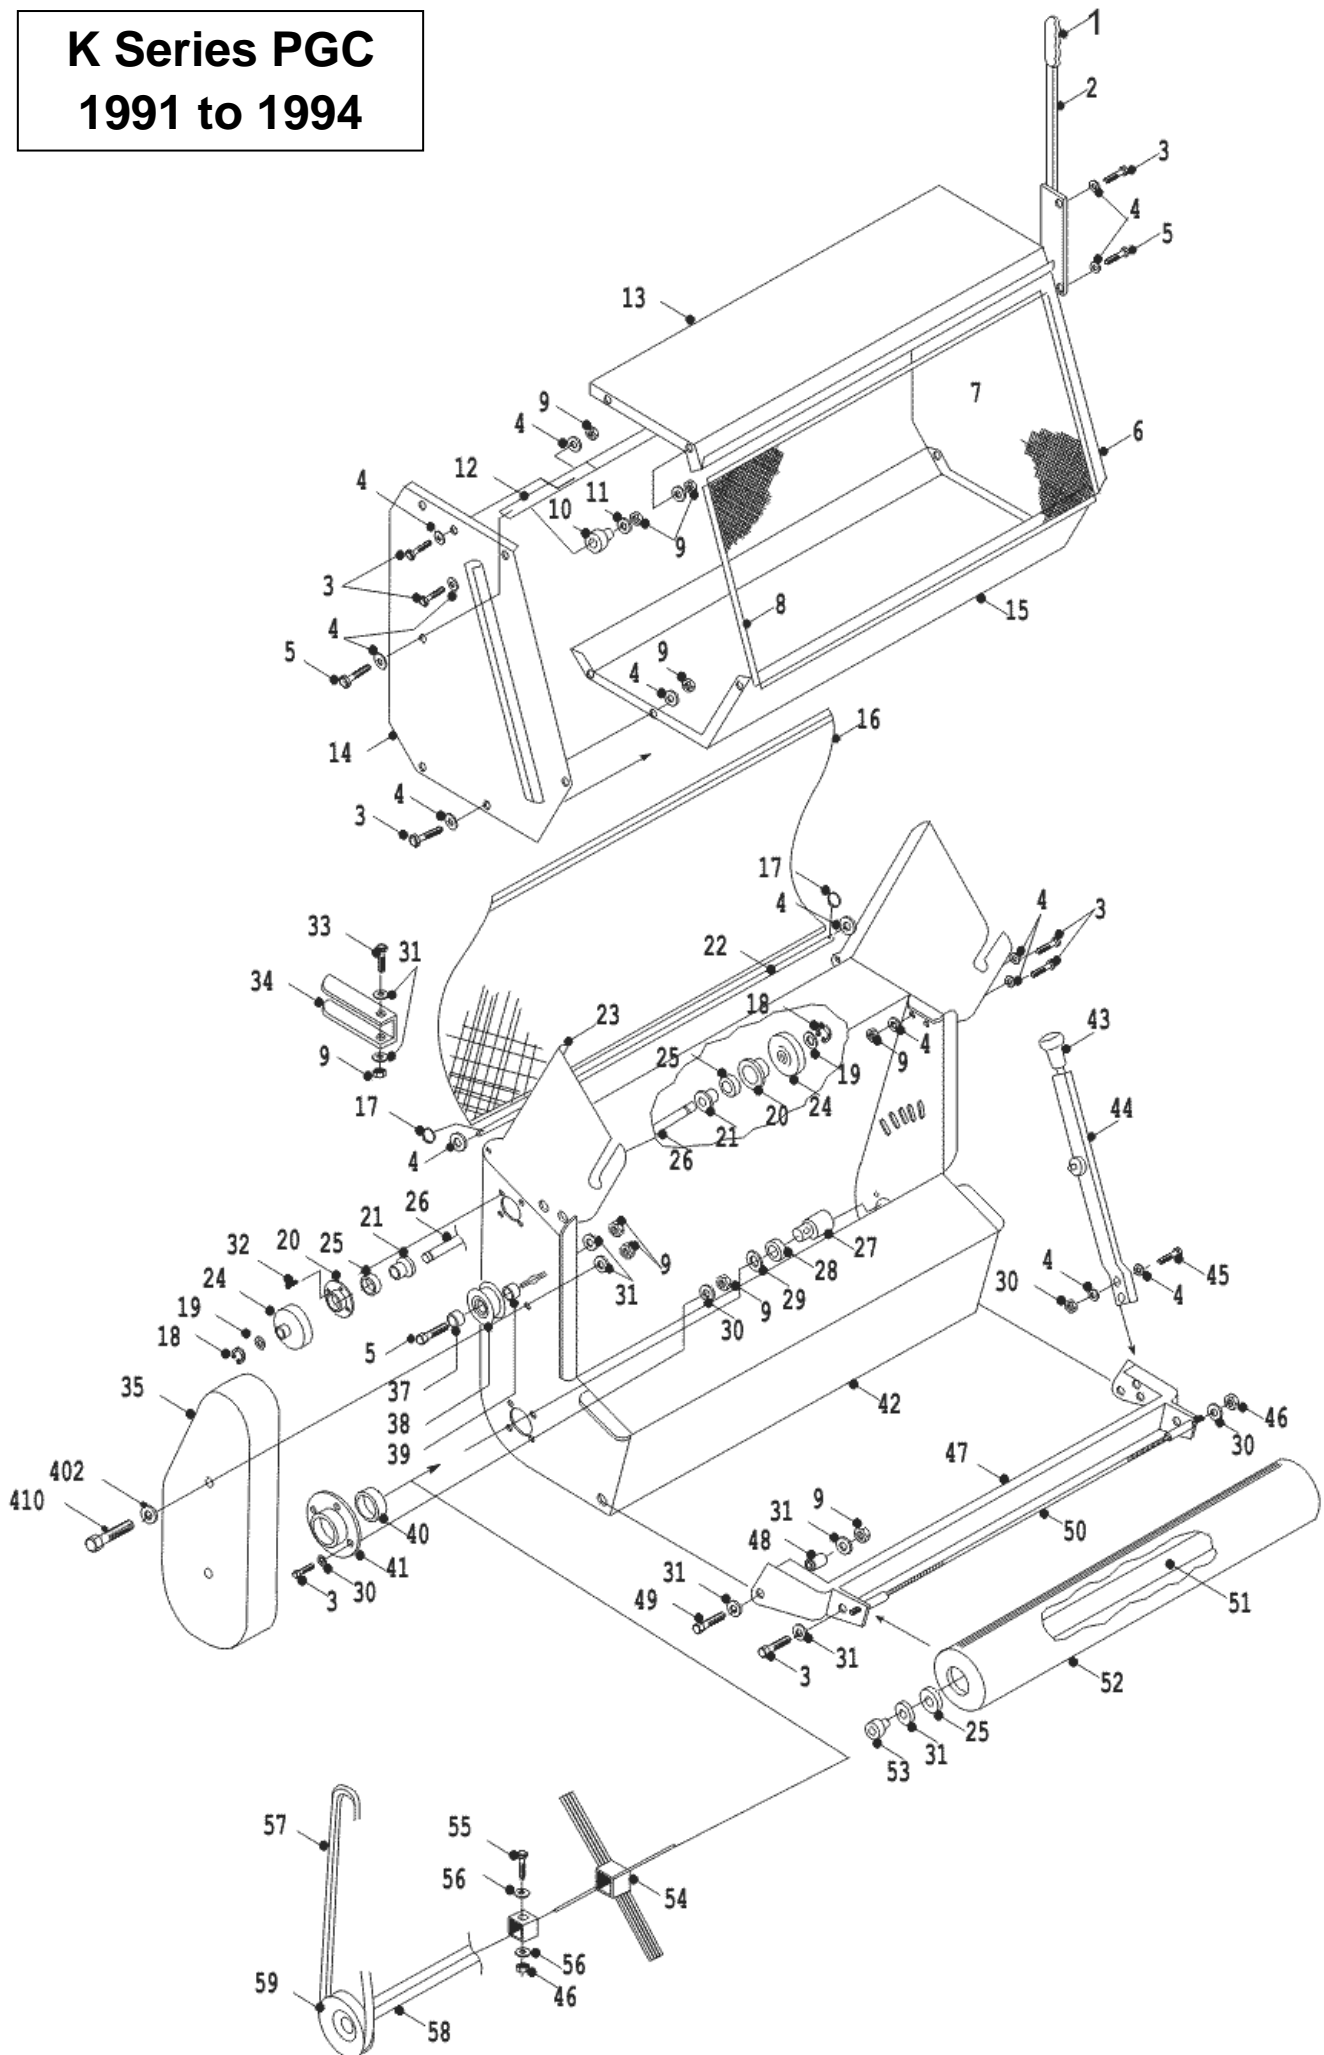

**K Series PGC
1991 to 1994**

1	14832500	6083 NEW PART NO: 14846800 HANDGRIP
2	32703900	OBSOLETE
3	02827600	SET SCREW - 5/16 X 3/4
4	08819700	WASHER - 5/16 T4 ZINC PLATED H/DUTY
5	01820900	BOLT - 5/16UNF X 2 ZINC/CLEAR UNF
6	27112400	OBSOLETE
7	27114100	DISCONTINUED
8	38832600	REAR NET
9	04827500	NYLOC NUT 5/16 UNF
10	31351000	BAG PIVOT
11	08832000	NEW PART NO: 08819500 WASHER, ZINC PLATED
12	32704000	OBSOLETE
13	27113300	OBSOLETE
14	27112300	DISCONTINUED
15	27113200	OBSOLETE
16	38832700	FRONT NET
17	52826600	NEW PART NO: 1945 1" O CLIP
18	07823200	E CLIP 3/4
19	08832200	NEW PART NO: 08819800 WASHER
20	27106600	NEW PART NO: 27106601 BEARING HOUSING 17MM
21	31420300	NEW PART NO: 31306200 PTO END SPACER
22	31301500	DISCONTINUED
23	27101800	OBSOLETE
24	32702000	NEW PART NO: 20870800 3" PULLEY
25	10811600	BEARING (PTO HOUSING)
26	31300600	IDLER SHAFT
27	31350100	BRUSH STOCK SPINDLE (SHORT)
28	28401200	NEW PART NO: 17401200 BRUSH STOCK END SPACER
29	08822700	WASHER - 5/8 T3 LP
30	08819500	WASHER - 5/16 T3 LP ZINC PLATED
31	08832100	NEW PART NO: 088003700 WASHER
32	02821800	SCREW - 2BA X 1/2 POZI PAN
33	01821200	BOLT - 5/16UNF X 2.3/4 HT Z/P
34	27105100	NEW PART NO: 27115601 OBSOLETE
35	32704200	NEW PART NO: 148005400 BELT GUARD
37	31351100	SWEEPER JOCKEY CAP
38	22811500	OBSOLETE
39	31350400	SWEEPER JOCKEY SPACER
40	10806600	BEARING

41	27110500	BEARING HOUSING 25MM
42	32704300	OBSOLETE
43	14804800	LEVER KNOB
44	32704100	SWEEPER HEIGHT LEVER
45	02819600	SET SCREW - 5/16UNF X 1 HT S/S ZINC PLATED
46	04819400	NEW PART NO: 04891400 NYLOC NUT
48	31350600	ROLLER PLATE BUSH
49	01820700	BOLT - 5/16UNF X 1.1/2 HT Z/P
50	52830900	CABLE SCRAPER COMPLETE WITH ADJUSTERS
52	32704400	NEW PART NO: 32714400 SWEEPER ROLLER HOUSING
53	31350700	ROLLER SHAFT BUSH
54	14833000	BRISTLE BOSS
55	01832400	BOLT - 1/4 X 1 3/4
56	08827800	NEW PART NO: 08874300 ¼ T4 HP WASHER
57	22832800	BELT SWEEPER V-TYPE
58	31300700	NEW PART NO: 17400200 BRUSH STOCK
59	32704500	PULLEY & SHAFT