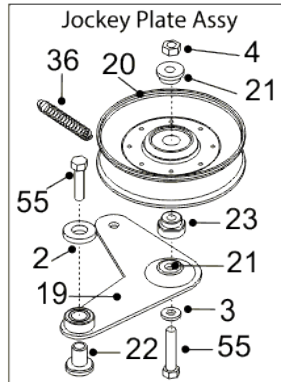

50 INCH IBS REAR DISCHARGE DECK

Parts List No. 366013200
 Deck Part No. 20100025
 Revision January 2013

1	321001301	50"IBS DECK SHELL
2	089418600	WASHER - M8 X 25 X 3 UNPLATED
3	088003700	WASHER - M8 X 21 X 1.6
4	04920100	M8 NYLOC NUT
5	302005000	FRONT DECK HANGING BRACKET
6	08819501	NEW PART NO: 08819500 WASHER
7	148991100	50" DECK COVER
8	307186700	50" DECK UNIVERSAL BRACKET R/H
9	307186600	50" DECK UNIVERSAL BRACKET L/H
10	14868900	RUBBER FLAP (T/AXLE DEFLECTOR)
11	541113000	SWEEPER & COMBI DECK FLAP STRIP
12	183012000	DECK SPACER
13	301050800	DECK PLATFORM
14	405005003	2050 DRIVEN DECK SHAFT ASSY
15	20869502	5"INTERNAL PULLEY/KEYWAY
16	20870202	7" DECK DRIVE PULLEY
17	08819900	DOME WASHER - 1.3/4OD X 3/8ID X 1/8
18	088004000	M10 INTERNAL SHAKEPROOF WASHER
19	327021600	DECK TENSION PULLEY BRACKET
20	209044600	DECK IDLER PULLEY C/W BEARING
21	18831600	SPACER JOCKEY WHEEL
22	18321005	OBSOLETE
23	31351100	SWEEPER JOCKEY CAP
24	01864800	NEW PART NO: 028001000 SCREW
25	40503607	BEARING HOUSING ASSY SHORT SHAFT

26	01902300	M8X25MM - ROOFING BOLT
27	183004200	IDLER PULLEY SPACER
28	149495800	ANTISCALP WHEEL
29	178966101	OBSOLETE
30	19905500	ANTI SCALP WHEEL 1/2" BORE
31	01850700	NEW PART NO: 028663200 HEX HD BOLT
32	301050600	DECK DEFLECTOR PLATE
33	169381301	OBSOLETE
34	028001500	SELF DRILLING SCREW HEX HEAD 4.8 X 16
35	169381401	OBSOLETE
36	25906200	42" DECK TENSION SPRING
37	16929001	OBSOLETE
38	02886000	M10 X 30 S/SCREW BZP
39	02825900	BOLT - M8 X 20MM
40	11836700	RUE CLIP
41	09921900	KEY 1/4 X 1" ROUNDED
42	358005900	WARNING LABEL 153X75MM
43	12860100	RIVET 4.8 X 16MM ALLOY POP
44	22950200	BELT
45	22940100	BELT DAYCO SUPER 2
46	27111200	DECK PAN TAB WASHER
47	327014301	OBSOLETE
48	301057300	20/50 DECK BRACKET
49	307022600	50" DECK CENTRE SCALP BRACKET
50	307022700	DECK CENTRE SCALP WHEEL FLAT PLATE