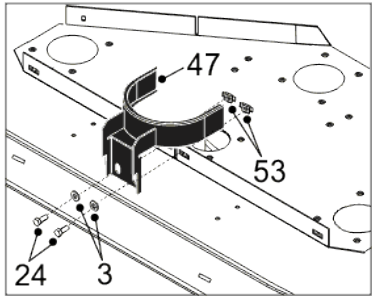

50 INCH IBS REAR DISCHARGE DECK

Parts List No. 366013200
 Deck Part No. 20100025
 Revision January 2013

1	321001301	50"IBS DECK SHELL
2	089418600	WASHER - M8 X 25 X 3 UNPLATED
3	088003700	WASHER - M8 X 21 X 1.6
4	04920100	M8 NYLOC NUT
5	302005000	FRONT DECK HANGING BRACKET
6	08819501	NEW PART NO: 08819500 WASHER
7	148991100	50" DECK COVER
8	307186700	50" DECK UNIVERSAL BRACKET R/H
9	307186600	50" DECK UNIVERSAL BRACKET L/H
10	14868900	RUBBER FLAP (T/AXLE DEFLECTOR)
11	541113000	SWEEPER & COMBI DECK FLAP STRIP
12	183012000	DECK SPACER
13	301050800	DECK PLATFORM
14	405005003	2050 DRIVEN DECK SHAFT ASSY
15	20869502	5"INTERNAL PULLEY/KEYWAY
16	20870202	7" DECK DRIVE PULLEY
17	08819900	DOME WASHER - 1.3/4OD X 3/8ID X 1/8
18	088004000	M10 INTERNAL SHAKEPROOF WASHER
19	327021600	DECK TENSION PULLEY BRACKET
20	209044600	DECK IDLER PULLEY C/W BEARING
21	18831600	SPACER JOCKEY WHEEL
22	18321005	OBSOLETE
23	31351100	SWEEPER JOCKEY CAP
24	01864800	NEW PART NO: 028001000 SCREW
25	40503607	BEARING HOUSING ASSY SHORT SHAFT

26	01902300	M8X25MM - ROOFING BOLT
27	183004200	IDLER PULLEY SPACER
28	149495800	ANTISCALP WHEEL
29	178966101	OBSOLETE
30	19905500	ANTI SCALP WHEEL 1/2" BORE
31	01850700	NEW PART NO: 028663200 HEX HD BOLT
32	301050600	DECK DEFLECTOR PLATE
33	169381301	OBSOLETE
34	028001500	SELF DRILLING SCREW HEX HEAD 4.8 X 16
35	169381401	OBSOLETE
36	25906200	42" DECK TENSION SPRING
37	16929001	OBSOLETE
38	02886000	M10 X 30 S/SCREW BZP
39	02825900	BOLT - M8 X 20MM
40	11836700	RUE CLIP
41	09921900	KEY 1/4 X 1" ROUNDED
42	358005900	WARNING LABEL 153X75MM
43	12860100	RIVET 4.8 X 16MM ALLOY POP
44	22950200	BELT
45	22940100	BELT DAYCO SUPER 2
46	27111200	DECK PAN TAB WASHER
47	327014301	OBSOLETE
48	301057300	20/50 DECK BRACKET
49	307022600	50" DECK CENTRE SCALP BRACKET
50	307022700	DECK CENTRE SCALP WHEEL FLAT PLATE