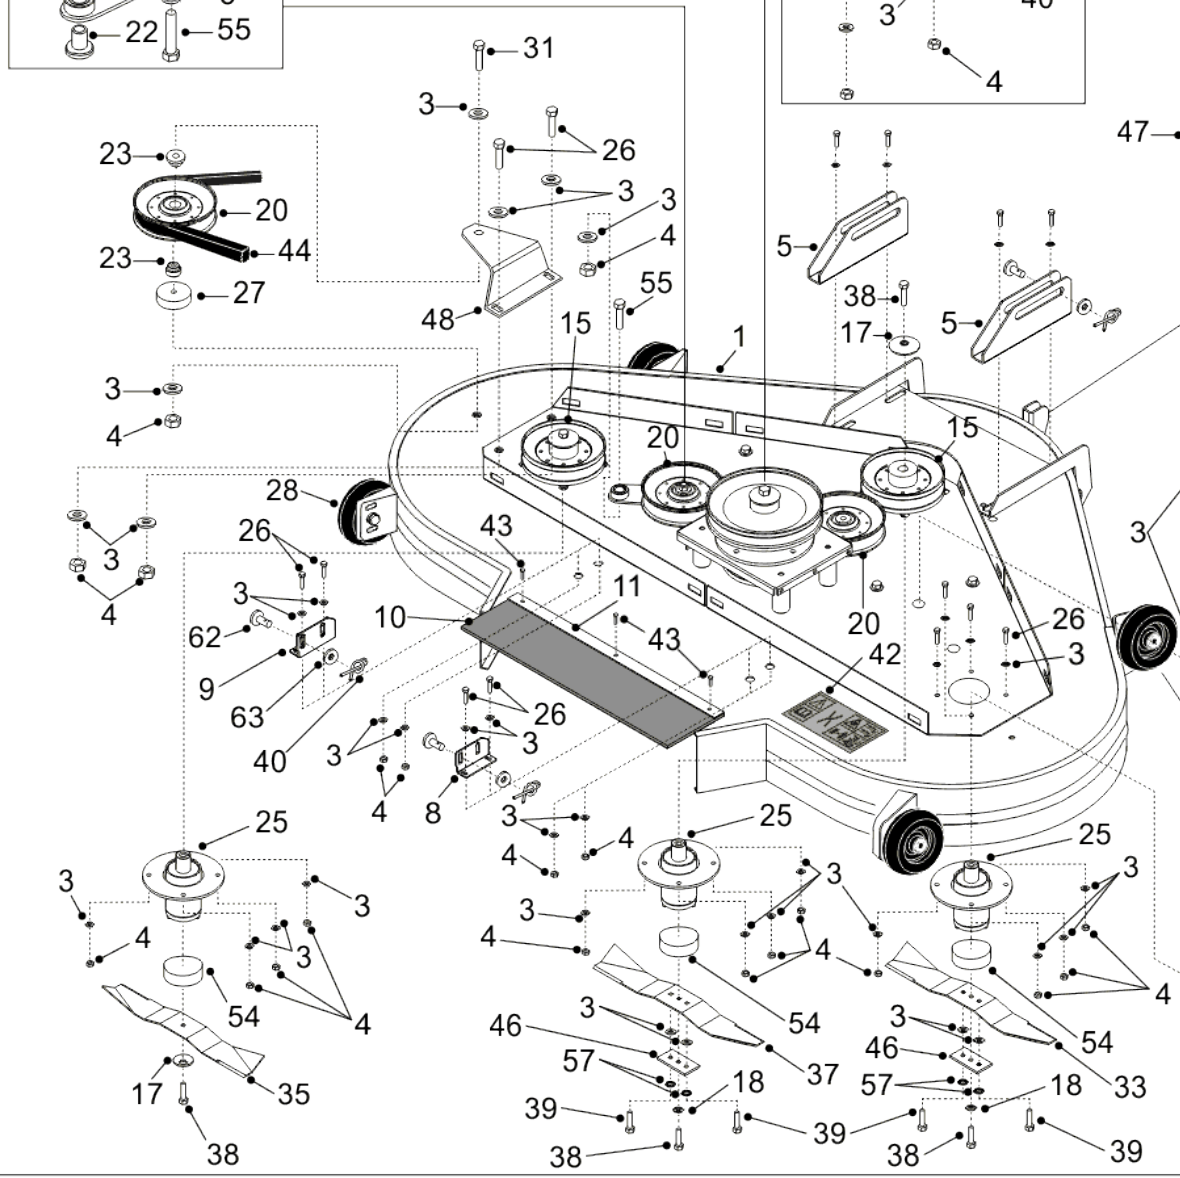

50 INCH IBS REAR DISCHARGE DECK

Parts List No. 366013200
 Deck Part No. 20100025
 Revision January 2013

1	321001301	50"IBS DECK SHELL
2	089418600	WASHER - M8 X 25 X 3 UNPLATED
3	088003700	WASHER - M8 X 21 X 1.6
4	04920100	M8 NYLOC NUT
5	302005000	FRONT DECK HANGING BRACKET
6	08819501	NEW PART NO: 08819500 WASHER
7	148991100	50" DECK COVER
8	307186700	50" DECK UNIVERSAL BRACKET R/H
9	307186600	50" DECK UNIVERSAL BRACKET L/H
10	14868900	RUBBER FLAP (T/AXLE DEFLECTOR)
11	541113000	SWEEPER & COMBI DECK FLAP STRIP
12	183012000	DECK SPACER
13	301050800	DECK PLATFORM
14	405005003	2050 DRIVEN DECK SHAFT ASSY
15	20869502	5"INTERNAL PULLEY/KEYWAY
16	20870202	7" DECK DRIVE PULLEY
17	08819900	DOME WASHER - 1.3/4OD X 3/8ID X 1/8
18	088004000	M10 INTERNAL SHAKEPROOF WASHER
19	327021600	DECK TENSION PULLEY BRACKET
20	209044600	DECK IDLER PULLEY C/W BEARING
21	18831600	SPACER JOCKEY WHEEL
22	18321005	OBSOLETE
23	31351100	SWEEPER JOCKEY CAP
24	01864800	NEW PART NO: 028001000 SCREW
25	40503607	BEARING HOUSING ASSY SHORT SHAFT

26	01902300	M8X25MM - ROOFING BOLT
27	183004200	IDLER PULLEY SPACER
28	149495800	ANTISCALP WHEEL
29	178966101	OBSOLETE
30	19905500	ANTI SCALP WHEEL 1/2" BORE
31	01850700	NEW PART NO: 028663200 HEX HD BOLT
32	301050600	DECK DEFLECTOR PLATE
33	169381301	OBSOLETE
34	028001500	SELF DRILLING SCREW HEX HEAD 4.8 X 16
35	169381401	OBSOLETE
36	25906200	42" DECK TENSION SPRING
37	16929001	OBSOLETE
38	02886000	M10 X 30 S/SCREW BZP
39	02825900	BOLT - M8 X 20MM
40	11836700	RUE CLIP
41	09921900	KEY 1/4 X 1" ROUNDED
42	358005900	WARNING LABEL 153X75MM
43	12860100	RIVET 4.8 X 16MM ALLOY POP
44	22950200	BELT
45	22940100	BELT DAYCO SUPER 2
46	27111200	DECK PAN TAB WASHER
47	327014301	OBSOLETE
48	301057300	20/50 DECK BRACKET
49	307022600	50" DECK CENTRE SCALP BRACKET
50	307022700	DECK CENTRE SCALP WHEEL FLAT PLATE