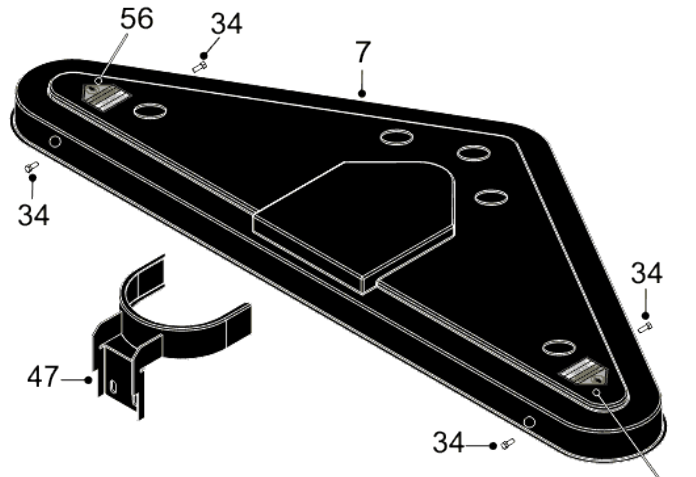

50 INCH IBS REAR DISCHARGE DECK

Parts List No. 366013200
 Deck Part No. 20100025
 Revision January 2013

1	321001301	50"IBS DECK SHELL
2	089418600	WASHER - M8 X 25 X 3 UNPLATED
3	088003700	WASHER - M8 X 21 X 1.6
4	04920100	M8 NYLOC NUT
5	302005000	FRONT DECK HANGING BRACKET
6	08819501	NEW PART NO: 08819500 WASHER
7	148991100	50" DECK COVER
8	307186700	50" DECK UNIVERSAL BRACKET R/H
9	307186600	50" DECK UNIVERSAL BRACKET L/H
10	14868900	RUBBER FLAP (T/AXLE DEFLECTOR)
11	541113000	SWEEPER & COMBI DECK FLAP STRIP
12	183012000	DECK SPACER
13	301050800	DECK PLATFORM
14	405005003	2050 DRIVEN DECK SHAFT ASSY
15	20869502	5"INTERNAL PULLEY/KEYWAY
16	20870202	7" DECK DRIVE PULLEY
17	08819900	DOME WASHER - 1.3/4OD X 3/8ID X 1/8
18	088004000	M10 INTERNAL SHAKEPROOF WASHER
19	327021600	DECK TENSION PULLEY BRACKET
20	209044600	DECK IDLER PULLEY C/W BEARING
21	18831600	SPACER JOCKEY WHEEL
22	18321005	OBSOLETE
23	31351100	SWEEPER JOCKEY CAP
24	01864800	NEW PART NO: 028001000 SCREW
25	40503607	BEARING HOUSING ASSY SHORT SHAFT

26	01902300	M8X25MM - ROOFING BOLT
27	183004200	IDLER PULLEY SPACER
28	149495800	ANTISCALP WHEEL
29	178966101	OBSOLETE
30	19905500	ANTI SCALP WHEEL 1/2" BORE
31	01850700	NEW PART NO: 028663200 HEX HD BOLT
32	301050600	DECK DEFLECTOR PLATE
33	169381301	OBSOLETE
34	028001500	SELF DRILLING SCREW HEX HEAD 4.8 X 16
35	169381401	OBSOLETE
36	25906200	42" DECK TENSION SPRING
37	16929001	OBSOLETE
38	02886000	M10 X 30 S/SCREW BZP
39	02825900	BOLT - M8 X 20MM
40	11836700	RUE CLIP
41	09921900	KEY 1/4 X 1" ROUNDED
42	358005900	WARNING LABEL 153X75MM
43	12860100	RIVET 4.8 X 16MM ALLOY POP
44	22950200	BELT
45	22940100	BELT DAYCO SUPER 2
46	27111200	DECK PAN TAB WASHER
47	327014301	OBSOLETE
48	301057300	20/50 DECK BRACKET
49	307022600	50" DECK CENTRE SCALP BRACKET
50	307022700	DECK CENTRE SCALP WHEEL FLAT PLATE