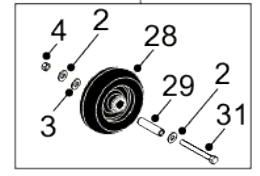

50 INCH IBS REAR DISCHARGE DECK

Parts List No. 366013200
 Deck Part No. 20100025
 Revision January 2013

1	321001301	50"IBS DECK SHELL
2	089418600	WASHER - M8 X 25 X 3 UNPLATED
3	088003700	WASHER - M8 X 21 X 1.6
4	04920100	M8 NYLOC NUT
5	302005000	FRONT DECK HANGING BRACKET
6	08819501	NEW PART NO: 08819500 WASHER
7	148991100	50" DECK COVER
8	307186700	50" DECK UNIVERSAL BRACKET R/H
9	307186600	50" DECK UNIVERSAL BRACKET L/H
10	14868900	RUBBER FLAP (T/AXLE DEFLECTOR)
11	541113000	SWEEPER & COMBI DECK FLAP STRIP
12	183012000	DECK SPACER
13	301050800	DECK PLATFORM
14	405005003	2050 DRIVEN DECK SHAFT ASSY
15	20869502	5"INTERNAL PULLEY/KEYWAY
16	20870202	7" DECK DRIVE PULLEY
17	08819900	DOME WASHER - 1.3/4OD X 3/8ID X 1/8
18	088004000	M10 INTERNAL SHAKEPROOF WASHER
19	327021600	DECK TENSION PULLEY BRACKET
20	209044600	DECK IDLER PULLEY C/W BEARING
21	18831600	SPACER JOCKEY WHEEL
22	18321005	OBSOLETE
23	31351100	SWEEPER JOCKEY CAP
24	01864800	NEW PART NO: 028001000 SCREW
25	40503607	BEARING HOUSING ASSY SHORT SHAFT

26	01902300	M8X25MM - ROOFING BOLT
27	183004200	IDLER PULLEY SPACER
28	149495800	ANTISCALP WHEEL
29	178966101	OBSOLETE
30	19905500	ANTI SCALP WHEEL 1/2" BORE
31	01850700	NEW PART NO: 028663200 HEX HD BOLT
32	301050600	DECK DEFLECTOR PLATE
33	169381301	OBSOLETE
34	028001500	SELF DRILLING SCREW HEX HEAD 4.8 X 16
35	169381401	OBSOLETE
36	25906200	42" DECK TENSION SPRING
37	16929001	OBSOLETE
38	02886000	M10 X 30 S/SCREW BZP
39	02825900	BOLT - M8 X 20MM
40	11836700	RUE CLIP
41	09921900	KEY 1/4 X 1" ROUNDED
42	358005900	WARNING LABEL 153X75MM
43	12860100	RIVET 4.8 X 16MM ALLOY POP
44	22950200	BELT
45	22940100	BELT DAYCO SUPER 2
46	27111200	DECK PAN TAB WASHER
47	327014301	OBSOLETE
48	301057300	20/50 DECK BRACKET
49	307022600	50" DECK CENTRE SCALP BRACKET
50	307022700	DECK CENTRE SCALP WHEEL FLAT PLATE