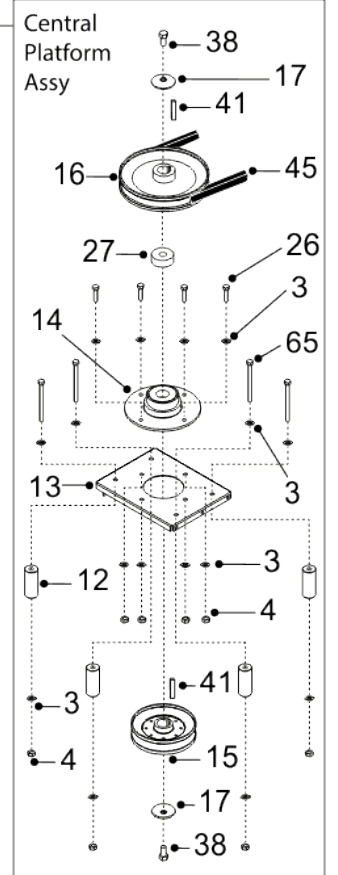

50 INCH IBS REAR DISCHARGE DECK

Parts List No. 366013200
 Deck Part No. 20100025
 Revision January 2013

1	321001301	50"IBS DECK SHELL
2	089418600	WASHER - M8 X 25 X 3 UNPLATED
3	088003700	WASHER - M8 X 21 X 1.6
4	04920100	M8 NYLOC NUT
5	302005000	FRONT DECK HANGING BRACKET
6	08819501	NEW PART NO: 08819500 WASHER
7	148991100	50" DECK COVER
8	307186700	50" DECK UNIVERSAL BRACKET R/H
9	307186600	50" DECK UNIVERSAL BRACKET L/H
10	14868900	RUBBER FLAP (T/AXLE DEFLECTOR)
11	541113000	SWEEPER & COMBI DECK FLAP STRIP
12	183012000	DECK SPACER
13	301050800	DECK PLATFORM
14	405005003	2050 DRIVEN DECK SHAFT ASSY
15	20869502	5"INTERNAL PULLEY/KEYWAY
16	20870202	7" DECK DRIVE PULLEY
17	08819900	DOME WASHER - 1.3/4OD X 3/8ID X 1/8
18	088004000	M10 INTERNAL SHAKEPROOF WASHER
19	327021600	DECK TENSION PULLEY BRACKET
20	209044600	DECK IDLER PULLEY C/W BEARING
21	18831600	SPACER JOCKEY WHEEL
22	18321005	OBSOLETE
23	31351100	SWEEPER JOCKEY CAP
24	01864800	NEW PART NO: 028001000 SCREW
25	40503607	BEARING HOUSING ASSY SHORT SHAFT

26	01902300	M8X25MM - ROOFING BOLT
27	183004200	IDLER PULLEY SPACER
28	149495800	ANTISCALP WHEEL
29	178966101	OBSOLETE
30	19905500	ANTI SCALP WHEEL 1/2" BORE
31	01850700	NEW PART NO: 028663200 HEX HD BOLT
32	301050600	DECK DEFLECTOR PLATE
33	169381301	OBSOLETE
34	028001500	SELF DRILLING SCREW HEX HEAD 4.8 X 16
35	169381401	OBSOLETE
36	25906200	42" DECK TENSION SPRING
37	16929001	OBSOLETE
38	02886000	M10 X 30 S/SCREW BZP
39	02825900	BOLT - M8 X 20MM
40	11836700	RUE CLIP
41	09921900	KEY 1/4 X 1" ROUNDED
42	358005900	WARNING LABEL 153X75MM
43	12860100	RIVET 4.8 X 16MM ALLOY POP
44	22950200	BELT
45	22940100	BELT DAYCO SUPER 2
46	27111200	DECK PAN TAB WASHER
47	327014301	OBSOLETE
48	301057300	20/50 DECK BRACKET
49	307022600	50" DECK CENTRE SCALP BRACKET
50	307022700	DECK CENTRE SCALP WHEEL FLAT PLATE