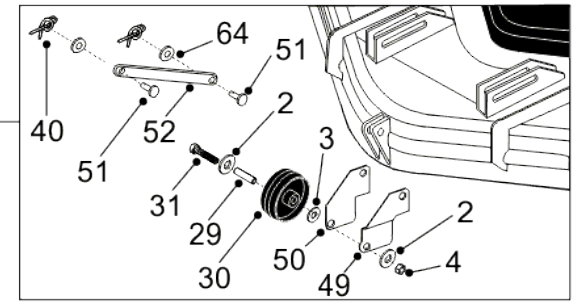

50 INCH IBS REAR DISCHARGE DECK

Parts List No. 366013200
 Deck Part No. 20100025
 Revision January 2013

1	321001301	50"IBS DECK SHELL
2	089418600	WASHER - M8 X 25 X 3 UNPLATED
3	088003700	WASHER - M8 X 21 X 1.6
4	04920100	M8 NYLOC NUT
5	302005000	FRONT DECK HANGING BRACKET
6	08819501	NEW PART NO: 08819500 WASHER
7	148991100	50" DECK COVER
8	307186700	50" DECK UNIVERSAL BRACKET R/H
9	307186600	50" DECK UNIVERSAL BRACKET L/H
10	14868900	RUBBER FLAP (T/AXLE DEFLECTOR)
11	541113000	SWEEPER & COMBI DECK FLAP STRIP
12	183012000	DECK SPACER
13	301050800	DECK PLATFORM
14	405005003	2050 DRIVEN DECK SHAFT ASSY
15	20869502	5"INTERNAL PULLEY/KEYWAY
16	20870202	7" DECK DRIVE PULLEY
17	08819900	DOME WASHER - 1.3/4OD X 3/8ID X 1/8
18	088004000	M10 INTERNAL SHAKEPROOF WASHER
19	327021600	DECK TENSION PULLEY BRACKET
20	209044600	DECK IDLER PULLEY C/W BEARING
21	18831600	SPACER JOCKEY WHEEL
22	18321005	OBSOLETE
23	31351100	SWEEPER JOCKEY CAP
24	01864800	NEW PART NO: 028001000 SCREW
25	40503607	BEARING HOUSING ASSY SHORT SHAFT

26	01902300	M8X25MM - ROOFING BOLT
27	183004200	IDLER PULLEY SPACER
28	149495800	ANTISCALP WHEEL
29	178966101	OBSOLETE
30	19905500	ANTI SCALP WHEEL 1/2" BORE
31	01850700	NEW PART NO: 028663200 HEX HD BOLT
32	301050600	DECK DEFLECTOR PLATE
33	169381301	OBSOLETE
34	028001500	SELF DRILLING SCREW HEX HEAD 4.8 X 16
35	169381401	OBSOLETE
36	25906200	42" DECK TENSION SPRING
37	16929001	OBSOLETE
38	02886000	M10 X 30 S/SCREW BZP
39	02825900	BOLT - M8 X 20MM
40	11836700	RUE CLIP
41	09921900	KEY 1/4 X 1" ROUNDED
42	358005900	WARNING LABEL 153X75MM
43	12860100	RIVET 4.8 X 16MM ALLOY POP
44	22950200	BELT
45	22940100	BELT DAYCO SUPER 2
46	27111200	DECK PAN TAB WASHER
47	327014301	OBSOLETE
48	301057300	20/50 DECK BRACKET
49	307022600	50" DECK CENTRE SCALP BRACKET
50	307022700	DECK CENTRE SCALP WHEEL FLAT PLATE