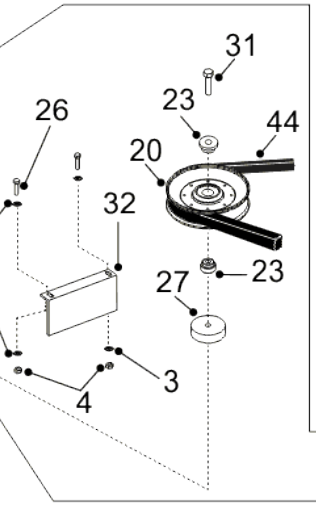

50 INCH IBS REAR DISCHARGE DECK

Parts List No. 366013200
 Deck Part No. 20100025
 Revision January 2013

1	321001301	50"IBS DECK SHELL
2	089418600	WASHER - M8 X 25 X 3 UNPLATED
3	088003700	WASHER - M8 X 21 X 1.6
4	04920100	M8 NYLOC NUT
5	302005000	FRONT DECK HANGING BRACKET
6	08819501	NEW PART NO: 08819500 WASHER
7	148991100	50" DECK COVER
8	307186700	50" DECK UNIVERSAL BRACKET R/H
9	307186600	50" DECK UNIVERSAL BRACKET L/H
10	14868900	RUBBER FLAP (T/AXLE DEFLECTOR)
11	541113000	SWEEPER & COMBI DECK FLAP STRIP
12	183012000	DECK SPACER
13	301050800	DECK PLATFORM
14	405005003	2050 DRIVEN DECK SHAFT ASSY
15	20869502	5"INTERNAL PULLEY/KEYWAY
16	20870202	7" DECK DRIVE PULLEY
17	08819900	DOME WASHER - 1.3/4OD X 3/8ID X 1/8
18	088004000	M10 INTERNAL SHAKEPROOF WASHER
19	327021600	DECK TENSION PULLEY BRACKET
20	209044600	DECK IDLER PULLEY C/W BEARING
21	18831600	SPACER JOCKEY WHEEL
22	18321005	OBSOLETE
23	31351100	SWEEPER JOCKEY CAP
24	01864800	NEW PART NO: 028001000 SCREW
25	40503607	BEARING HOUSING ASSY SHORT SHAFT

26	01902300	M8X25MM - ROOFING BOLT
27	183004200	IDLER PULLEY SPACER
28	149495800	ANTISCALP WHEEL
29	178966101	OBSOLETE
30	19905500	ANTI SCALP WHEEL 1/2" BORE
31	01850700	NEW PART NO: 028663200 HEX HD BOLT
32	301050600	DECK DEFLECTOR PLATE
33	169381301	OBSOLETE
34	028001500	SELF DRILLING SCREW HEX HEAD 4.8 X 16
35	169381401	OBSOLETE
36	25906200	42" DECK TENSION SPRING
37	16929001	OBSOLETE
38	02886000	M10 X 30 S/SCREW BZP
39	02825900	BOLT - M8 X 20MM
40	11836700	RUE CLIP
41	09921900	KEY 1/4 X 1" ROUNDED
42	358005900	WARNING LABEL 153X75MM
43	12860100	RIVET 4.8 X 16MM ALLOY POP
44	22950200	BELT
45	22940100	BELT DAYCO SUPER 2
46	27111200	DECK PAN TAB WASHER
47	327014301	OBSOLETE
48	301057300	20/50 DECK BRACKET
49	307022600	50" DECK CENTRE SCALP BRACKET
50	307022700	DECK CENTRE SCALP WHEEL FLAT PLATE