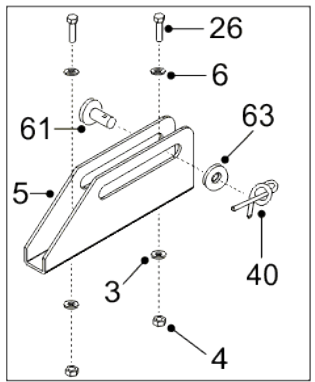

50 INCH IBS REAR DISCHARGE DECK

Parts List No. 366013200
 Deck Part No. 20100025
 Revision January 2013

1	321001301	50"IBS DECK SHELL
2	089418600	WASHER - M8 X 25 X 3 UNPLATED
3	088003700	WASHER - M8 X 21 X 1.6
4	04920100	M8 NYLOC NUT
5	302005000	FRONT DECK HANGING BRACKET
6	08819501	NEW PART NO: 08819500 WASHER
7	148991100	50" DECK COVER
8	307186700	50" DECK UNIVERSAL BRACKET R/H
9	307186600	50" DECK UNIVERSAL BRACKET L/H
10	14868900	RUBBER FLAP (T/AXLE DEFLECTOR)
11	541113000	SWEEPER & COMBI DECK FLAP STRIP
12	183012000	DECK SPACER
13	301050800	DECK PLATFORM
14	405005003	2050 DRIVEN DECK SHAFT ASSY
15	20869502	5"INTERNAL PULLEY/KEYWAY
16	20870202	7" DECK DRIVE PULLEY
17	08819900	DOME WASHER - 1.3/4OD X 3/8ID X 1/8
18	088004000	M10 INTERNAL SHAKEPROOF WASHER
19	327021600	DECK TENSION PULLEY BRACKET
20	209044600	DECK IDLER PULLEY C/W BEARING
21	18831600	SPACER JOCKEY WHEEL
22	18321005	OBSOLETE
23	31351100	SWEEPER JOCKEY CAP
24	01864800	NEW PART NO: 028001000 SCREW
25	40503607	BEARING HOUSING ASSY SHORT SHAFT

26	01902300	M8X25MM - ROOFING BOLT
27	183004200	IDLER PULLEY SPACER
28	149495800	ANTISCALP WHEEL
29	178966101	OBSOLETE
30	19905500	ANTI SCALP WHEEL 1/2" BORE
31	01850700	NEW PART NO: 028663200 HEX HD BOLT
32	301050600	DECK DEFLECTOR PLATE
33	169381301	OBSOLETE
34	028001500	SELF DRILLING SCREW HEX HEAD 4.8 X 16
35	169381401	OBSOLETE
36	25906200	42" DECK TENSION SPRING
37	16929001	OBSOLETE
38	02886000	M10 X 30 S/SCREW BZP
39	02825900	BOLT - M8 X 20MM
40	11836700	RUE CLIP
41	09921900	KEY 1/4 X 1" ROUNDED
42	358005900	WARNING LABEL 153X75MM
43	12860100	RIVET 4.8 X 16MM ALLOY POP
44	22950200	BELT
45	22940100	BELT DAYCO SUPER 2
46	27111200	DECK PAN TAB WASHER
47	327014301	OBSOLETE
48	301057300	20/50 DECK BRACKET
49	307022600	50" DECK CENTRE SCALP BRACKET
50	307022700	DECK CENTRE SCALP WHEEL FLAT PLATE