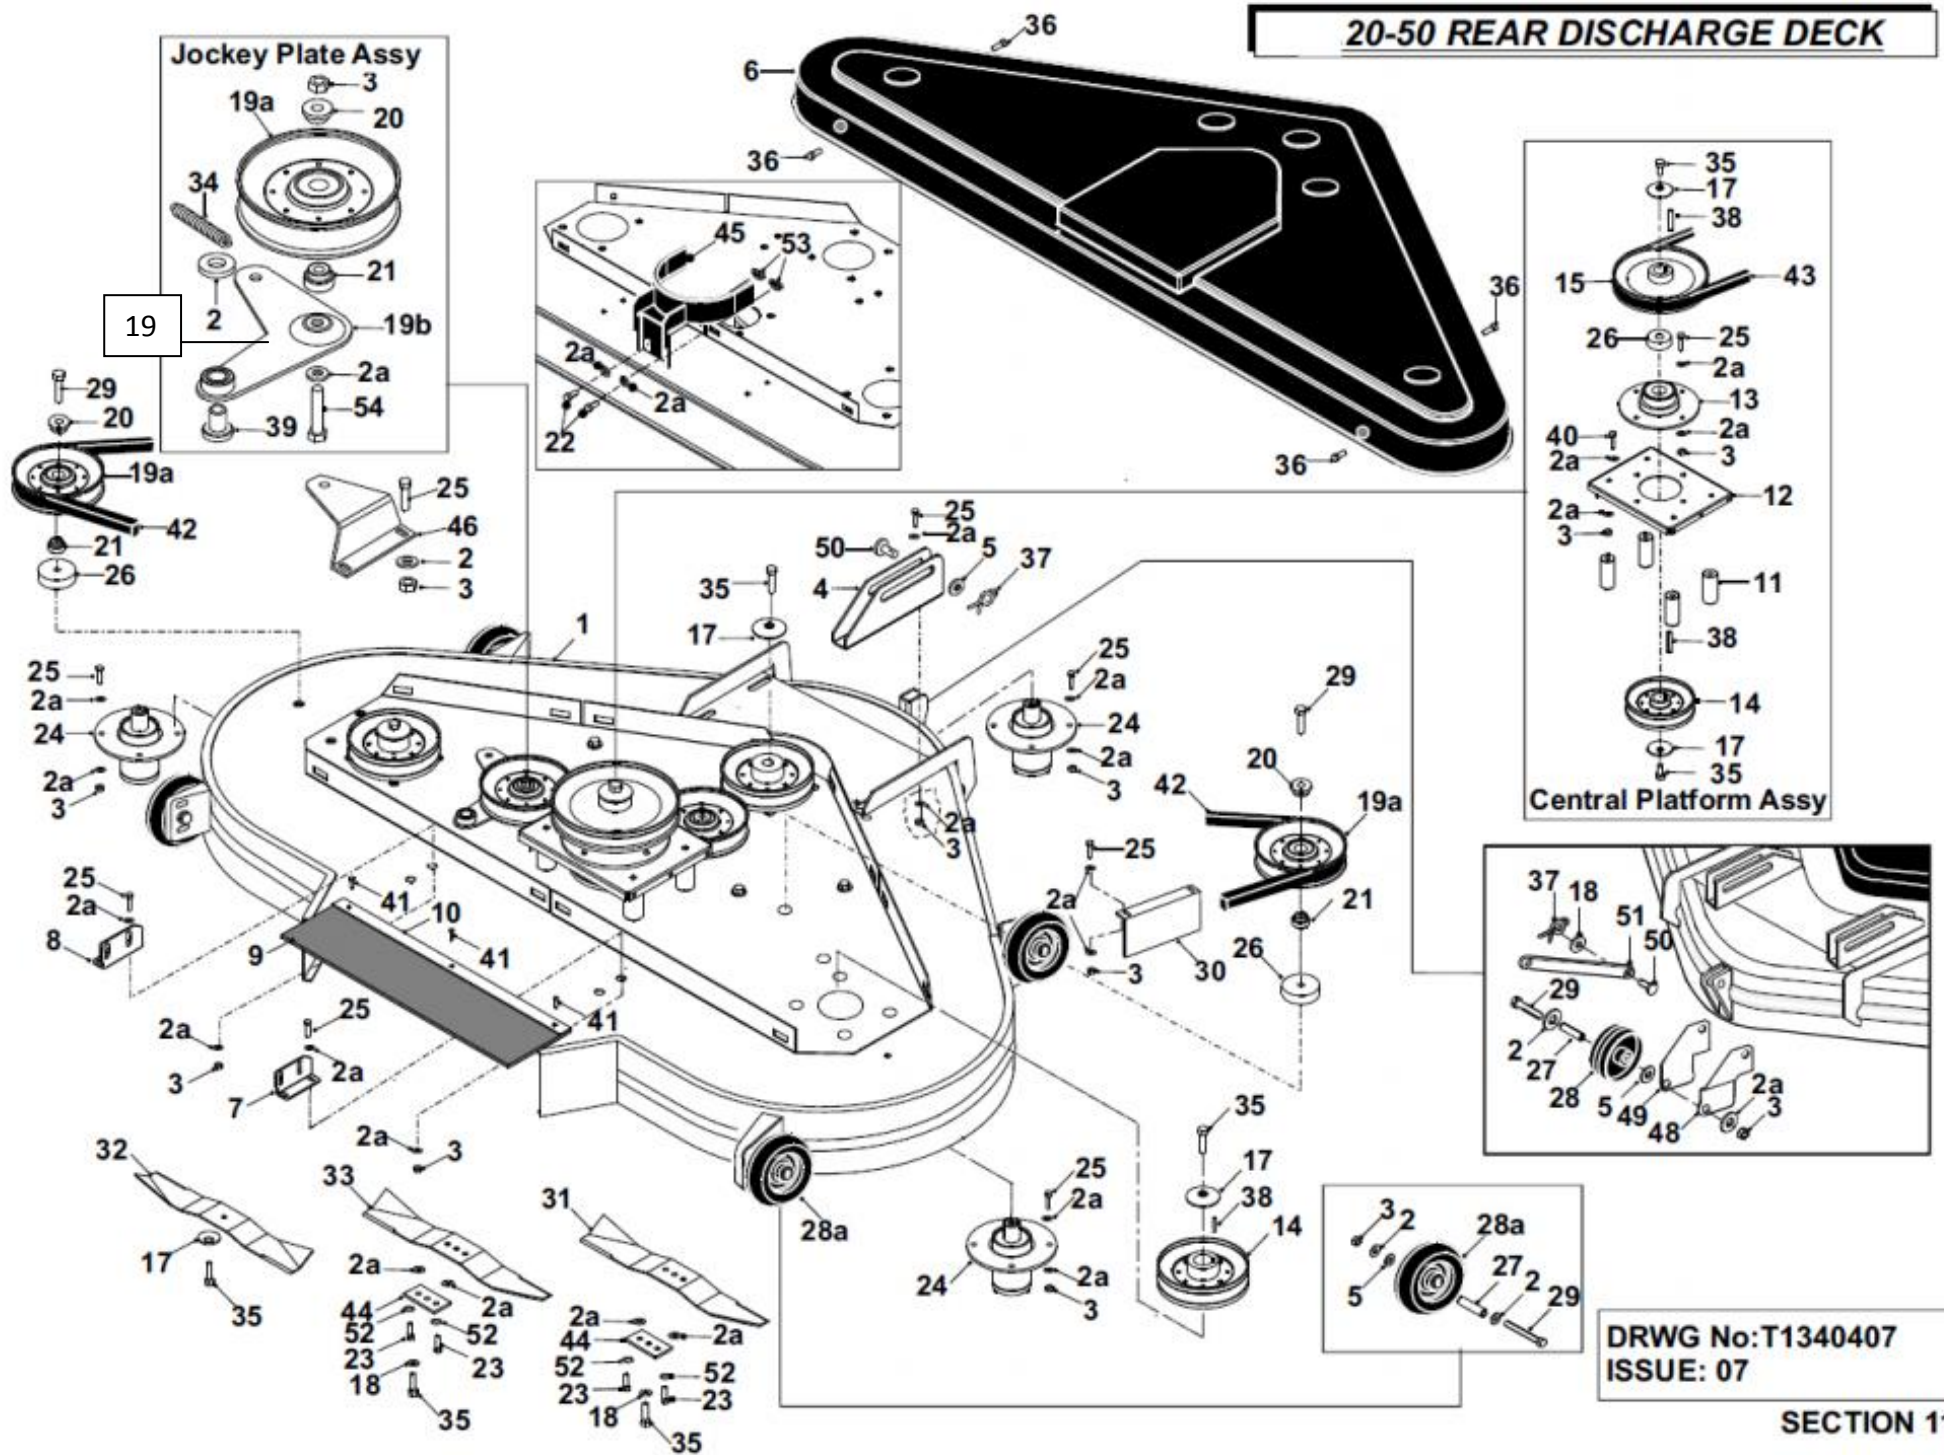

20-50 REAR DISCHARGE DECK

DRWG No:T1340407
ISSUE: 07

	PART DESCRIPTION	PART NUMBER
1	50" IBS Deck Shell A & D Series	321001301
2	Washer M8 x 25 x 3mm Unplated	089418600
2a	Washer 5/16" UNF T3	08819500
3	Nyloc Nut 5/16" UNF	04827500
4	Front Deck Hanging Bracket	302005000
5	Spacer 20/50	301043000
6	2050 Rear Discharge Deck Plastic Cover	148005000
7	50" IBS Mulcher Deck Universal Bracket RH	307186700
8	50" IBS Mulcher Deck Universal Bracket LH	307186600
9	50" Deck Rubber Flap	148004900
10	50" Deck Rubber Fixing Strip	301050900
11	20/50 50" Deck Spacer	183012000
12	20/50 50" Deck Platform	301050800
13	50" Deck Bearing Housing	405005000
14	Steel Deck Pulley	20869500
15	Deck Drive Pulley c/w 31328301 big spacer	20870200
17	Dome Washer 1.3/4" o.d x 3/8" i.d 1/8" dome	08819900
18	Bolt 3/8" UNF x 3/4" HT	02874500
19	20/50 Deck Tension Pulley Bracket	327021600
19a	Steel Deck Pulley c/w Bearing)	20869600
19b	Spacer Jockey Wheel	18831600
19c	Rider Deck Hanging Pivot - Front	18321000
20	Spacer Jockey Wheel	18831600
21	Sweeper Jockey Cap	31351100
22	Bolt M8 x 15 Briggs	01864800
23	Deck Bearing Housing, Short Shaft	40503604
24	Short Shaft Bearing Housing	40503704
25	5/16" UNF x 1 1/4 Bolt	01820600
26	Deck Idler Pulley Spacer	18300420
27	Scuff Wheel Hub	31337600
28	Anti-Scalp Wheel	19905500
28a	Anti - Scalp Wheel 1/2" Bore	149495800
29	Bolt 5/16" UNF x 2 3/4" HT Z/P	01821200
30	Bolt 5/16" UNF x 1.1/4"	02820600
31	Blade 19" Right Hand New 99 A2050 Deck	169381300
32	Blade 19" Left hand New 99 A2050 Deck	169381400
33	17.5" Right hand Blade 3 Hole	16929000
34	42" Deck Tension Spring	02825300
35	Bolt 3/8" UNF x 1 1/4"	02820000
36	Bolt M8 x 20mm	02825900