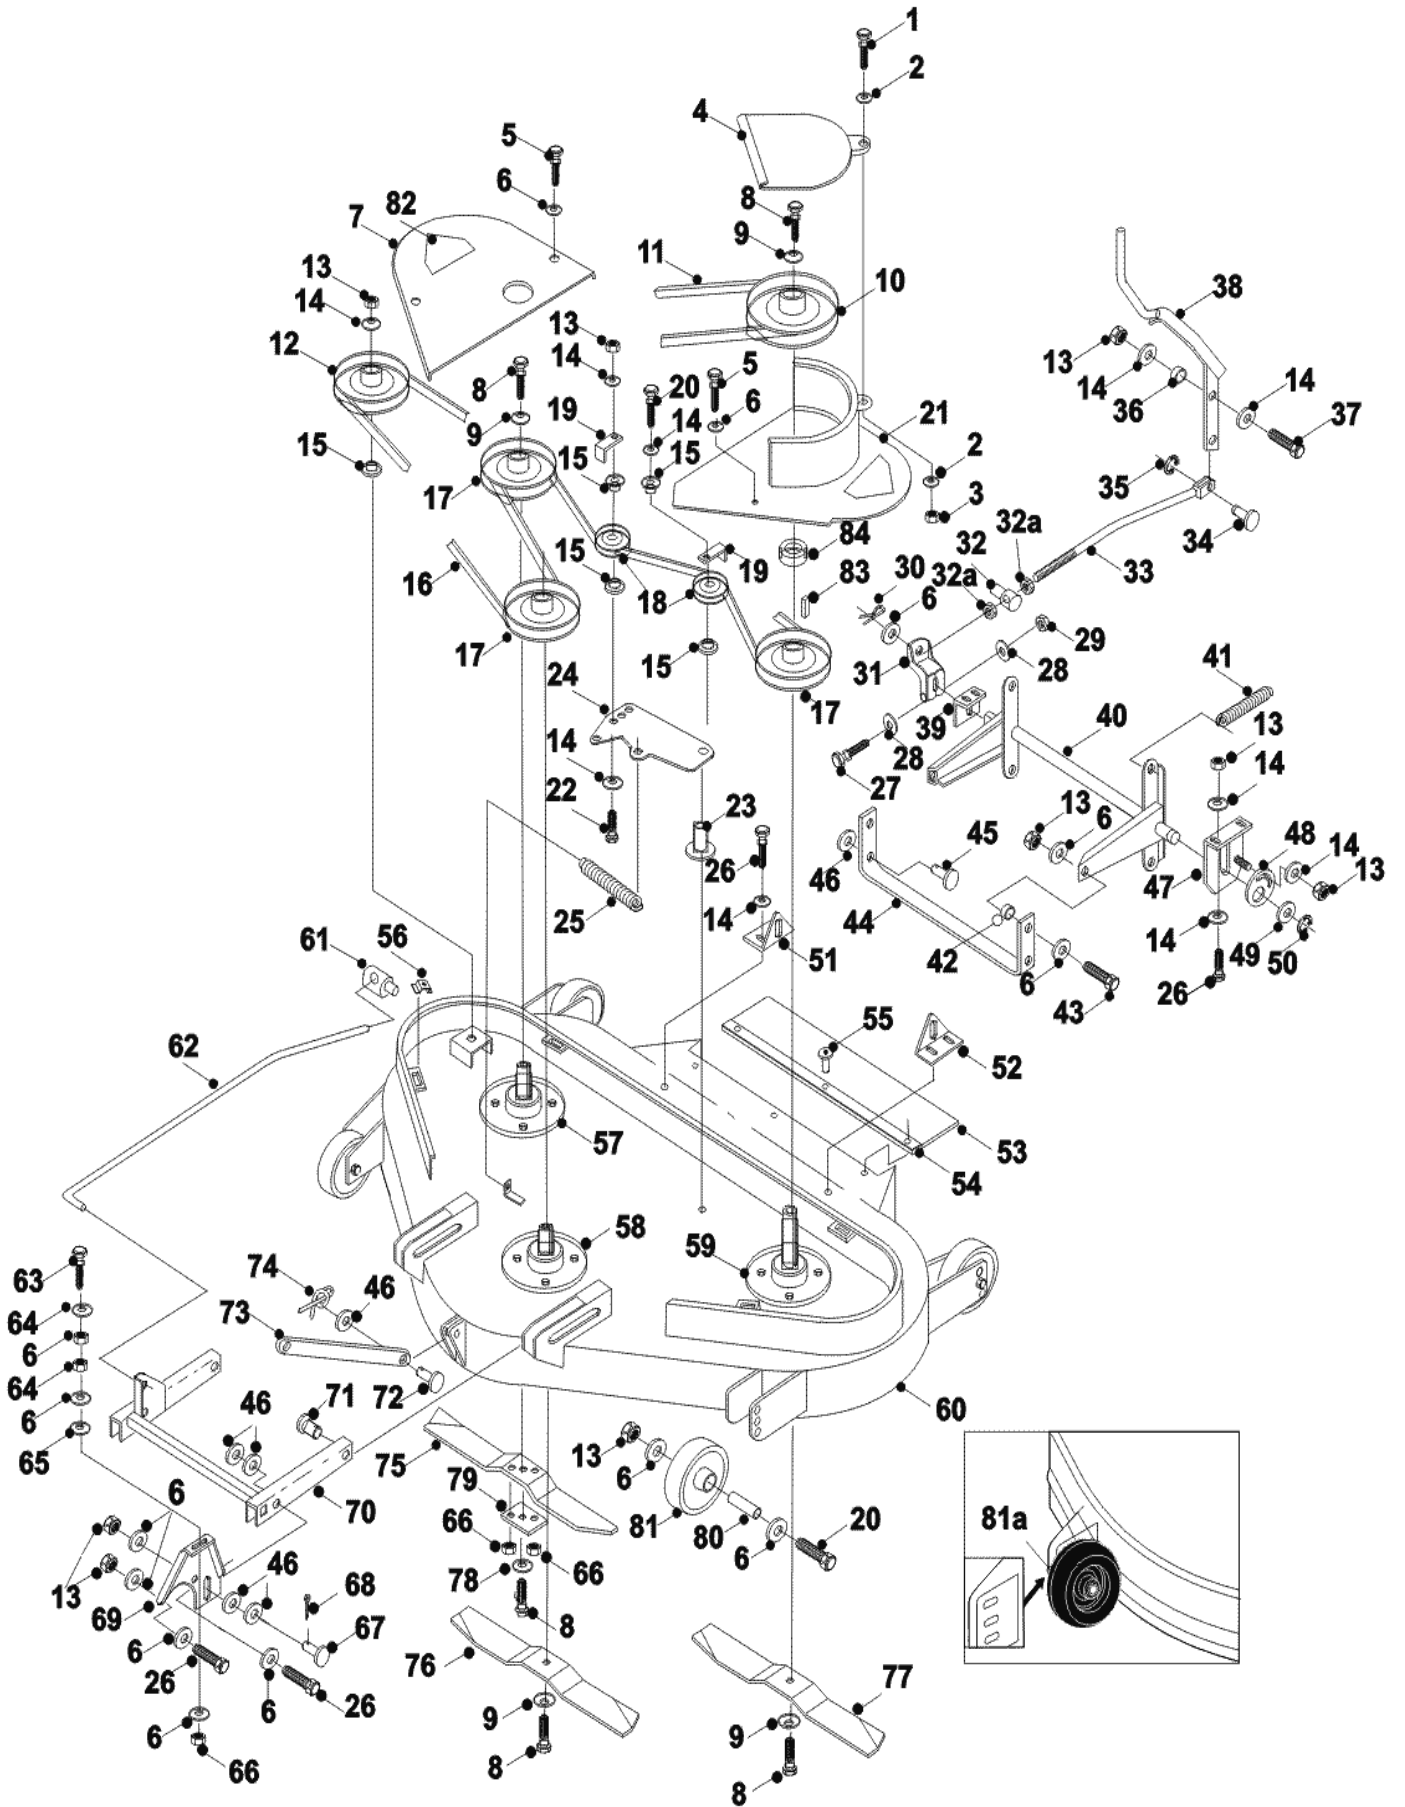

COUNTAX 48" IBS CUTTING DECK (FROM 1995 TO 1996)

1	02827700	SET SCREW 1/4UNF X 3/4
2	08827800	NEW PART NO: 08874300 WASHER
3	04819400	NEW PART NO: 04891400 NYLOC NUT
4	30123000	USE 149497400 AND 327180100 ASSY
5	02825900	BOLT, M8 X 20MM
6	08819700	WASHER 5/16 T4 ZINC PLATED H/DUTY
7	030121250	OBSOLETE
7	30146650	NEW PART NO: 149497400 & 327180000 DECK PULLEY COVER
8	02825300	BOLT 3/8 X 1 1/4" UNF
9	08819900	DOME WASHER 1.3/4OD X 3/8ID X 1/8DOME
10	20870200	NEW PART NO: 20870202 DECK DRIVE PULLEY
11	22929500	DAYCO B62 SUPER 2
11	22949900	B59 BELT
12	20869600	NEW PART NO: 209044600 DECK IDLER PULLEY
13	04827500	NYLOC NUT 5/16 UNF
14	08819700	WASHER 5/16 T4 ZINC PLATED H/DUTY
15	18831600	SPACER JOCKEY WHEEL
16	22928800	GATES BB-136 BELT
17	20869501	NEW PART NO: 20869502 INTERNAL PULLEY
18	20811500	PTO JOCKEY PULLEY (CAPITOL)
19	27105800	BELT RETAINING BRACKET
20	01821200	BOLT 5/16UNF X 2.3/4 HT Z/P
21	32712050	NEW PART NO: 32712000 C/W 1X 149497400 & 3X 12949400
21	32731150	OBSOLETE
22	01820800	BOLT 5/16" UNF X 1 3/4"
23	31328900	NEW PART NO: 183853800 JOCKEY PIVOT SPACER
24	32731000	BELT TENSION PLATE 96
25	25906200	A21 DECK TENSION SPRING
26	02827600	SET SCREW 5/16 X 3/4
27	01821500	BOLT 3/8UNF X 2.1/4 HT Z/P
28	08820100	WASHER 3/8 T3 Z/P
29	04820200	NYLOC NUT 3/8UNF