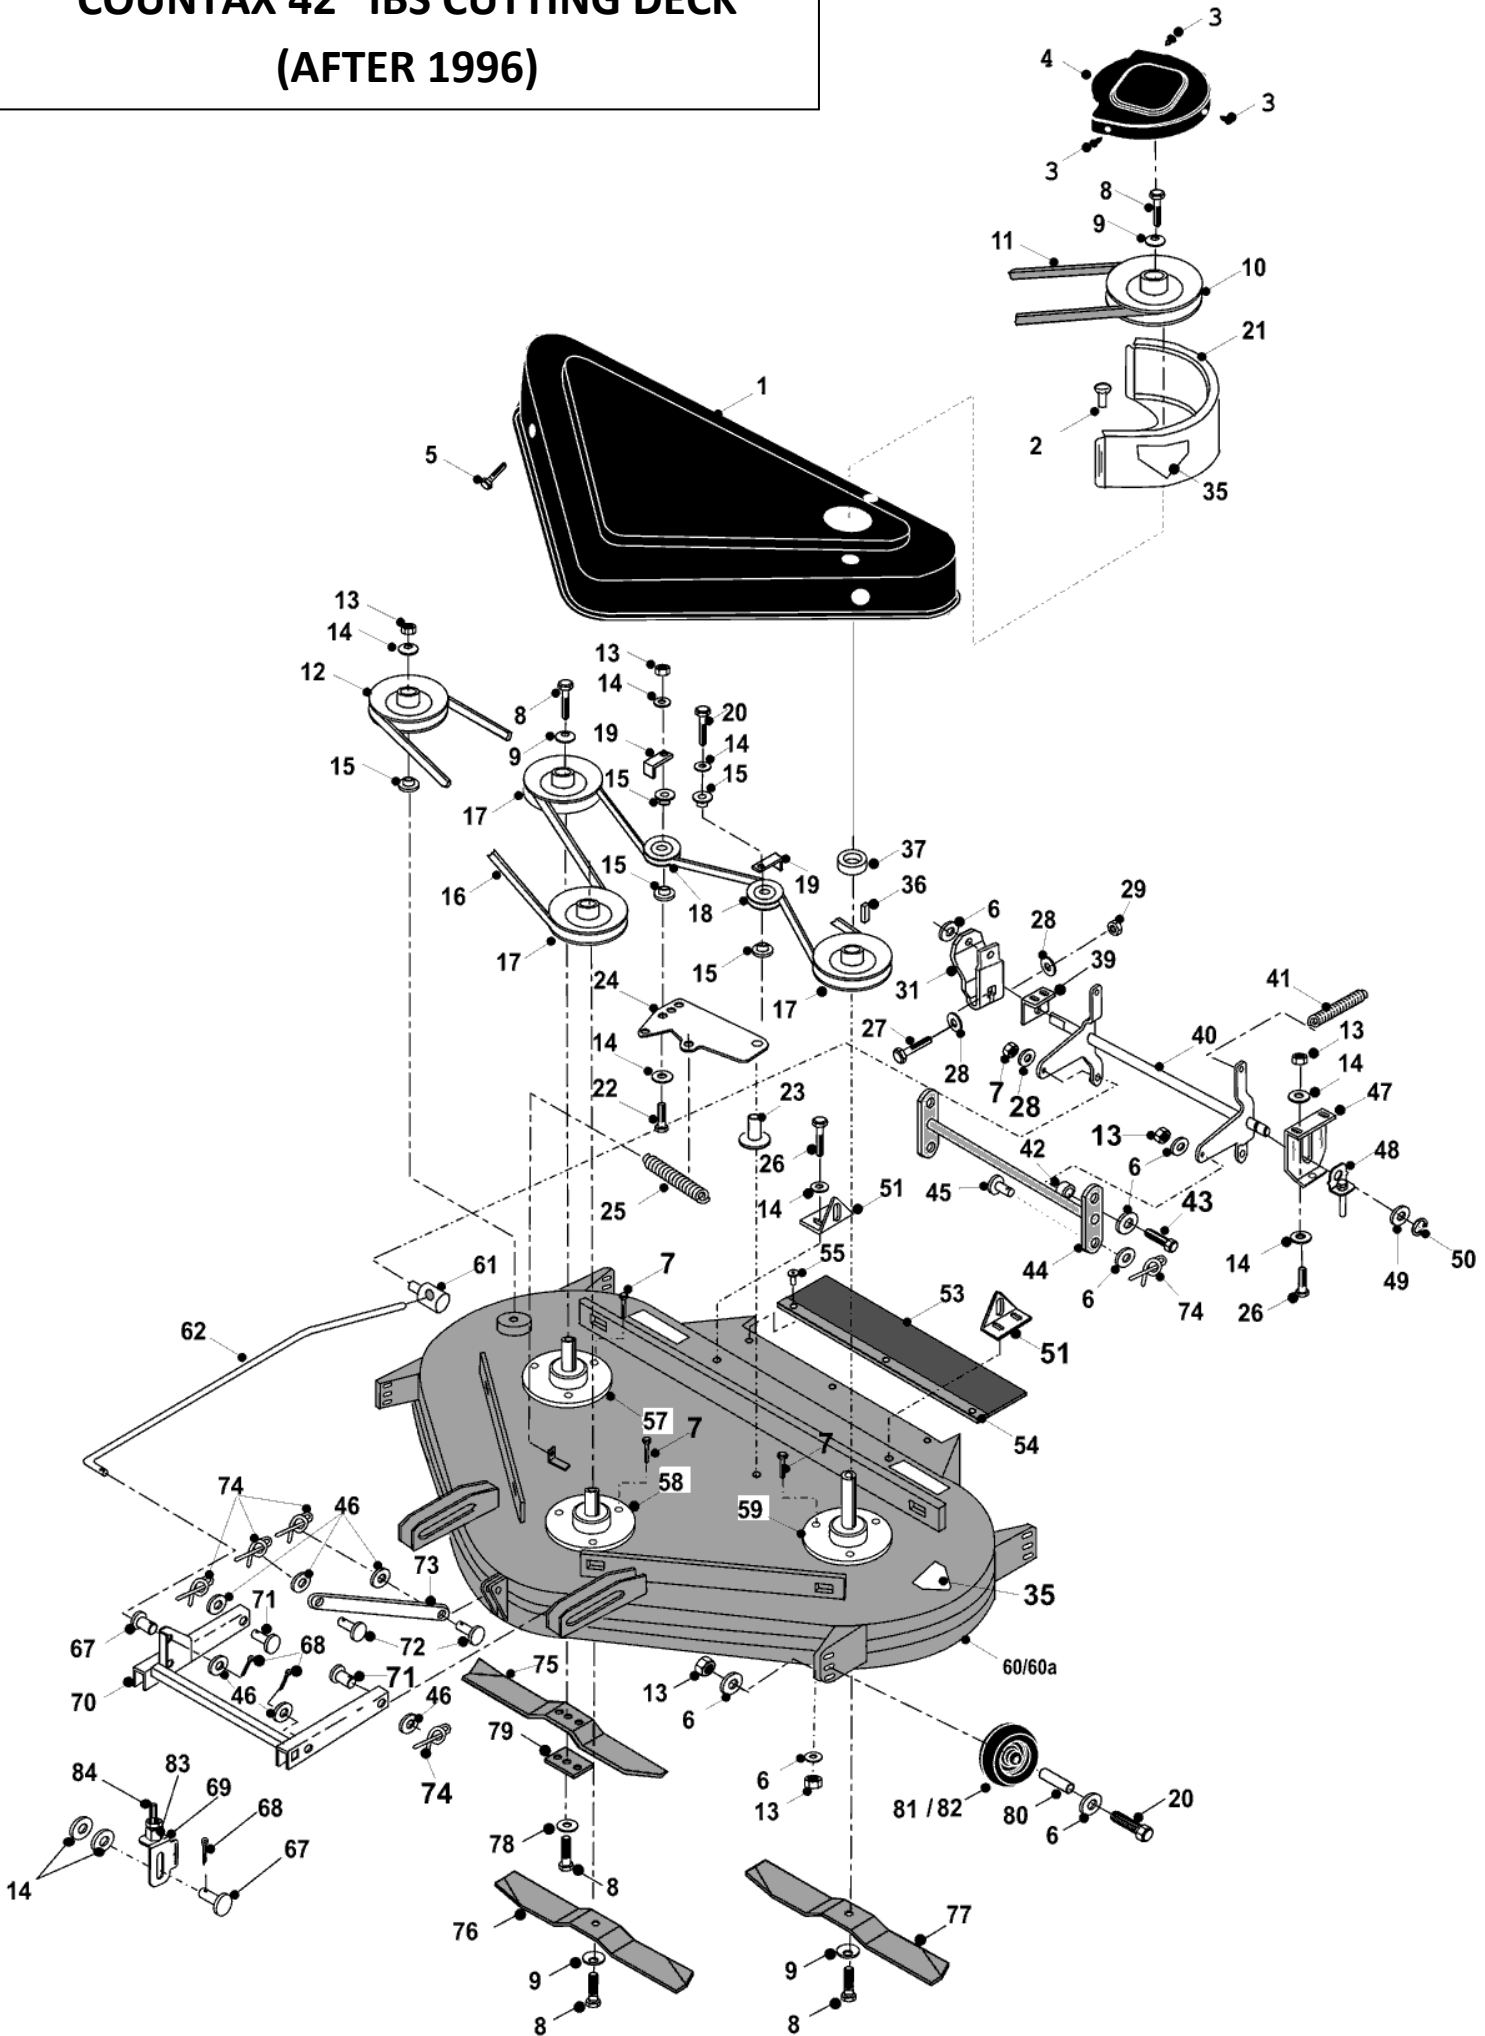

# COUNTAX 42" IBS CUTTING DECK (AFTER 1996)

1	148002402	DECK LID COVER 42" IBS
2	12949400	RIVET POP 4.8 X 6MM
3	4958	FIRTREE FASTENER
4	149497400	UNIVERSAL DECK PULLEY COVER 2001
5	028001500	SELF DRILLING SCREW
6	089418600	WASHER M8 X 25 X 3 UNPLATED
7	028001000	M8 X 16 M/SCREW
8	018002100	NEW PART NO: 02886000 SCREW
9	08819900	DOME WASHER 1.3/4OD X 3/8ID X 1/8DOME
10	20870202	7" DECK DRIVE PULLEY
11	22871200	B57 BELT
12	20869600	NEW PART NO: 209044600 DECK IDLER PULLEY
13	04920100	M8 NYLOC NUT
14	08819501	NEW PART NO: 08819500 WASHER ZINC PLATED
15	18831600	SPACER JOCKEY WHEEL
16	22870000	AA120 BELT
17	20869502	5"INTERNAL PULLEY/KEYWAY
18	20811500	PTO JOCKEY PULLEY (CAPITOL)
19	27105800	BELT RETAINING BRACKET
20	01850700	NEW PART NO: 028663200 HEX BOLT
21	327180100	HGM/IBS DECK PULLEY COVER, DRIVEN
22	018001800	BOLT M8 X 50MM
23	31328900	NEW PART NO: 183853800 JOCKEY PIVOT SPACER
24	32731000	BELT TENSION PLATE 96
25	25906200	42" DECK TENSION SPRING
26	02825900	BOLT, M8 X 20MM
27	018002400	M10 X 55 HEX HEAD BOLT
28	088002400	WASHER 10.8ID X 20.7OD X 2MM THK
29	04886100	M10 NYLOC NUT
31	301122401	C SERIES DECK LIFT ARM, 20" WHEEL, 2000
35	35803300	RIDER DECK DANGER DECAL
36	098450100	09830600 NEW PART NO: 09921900 ROUNDED KEY