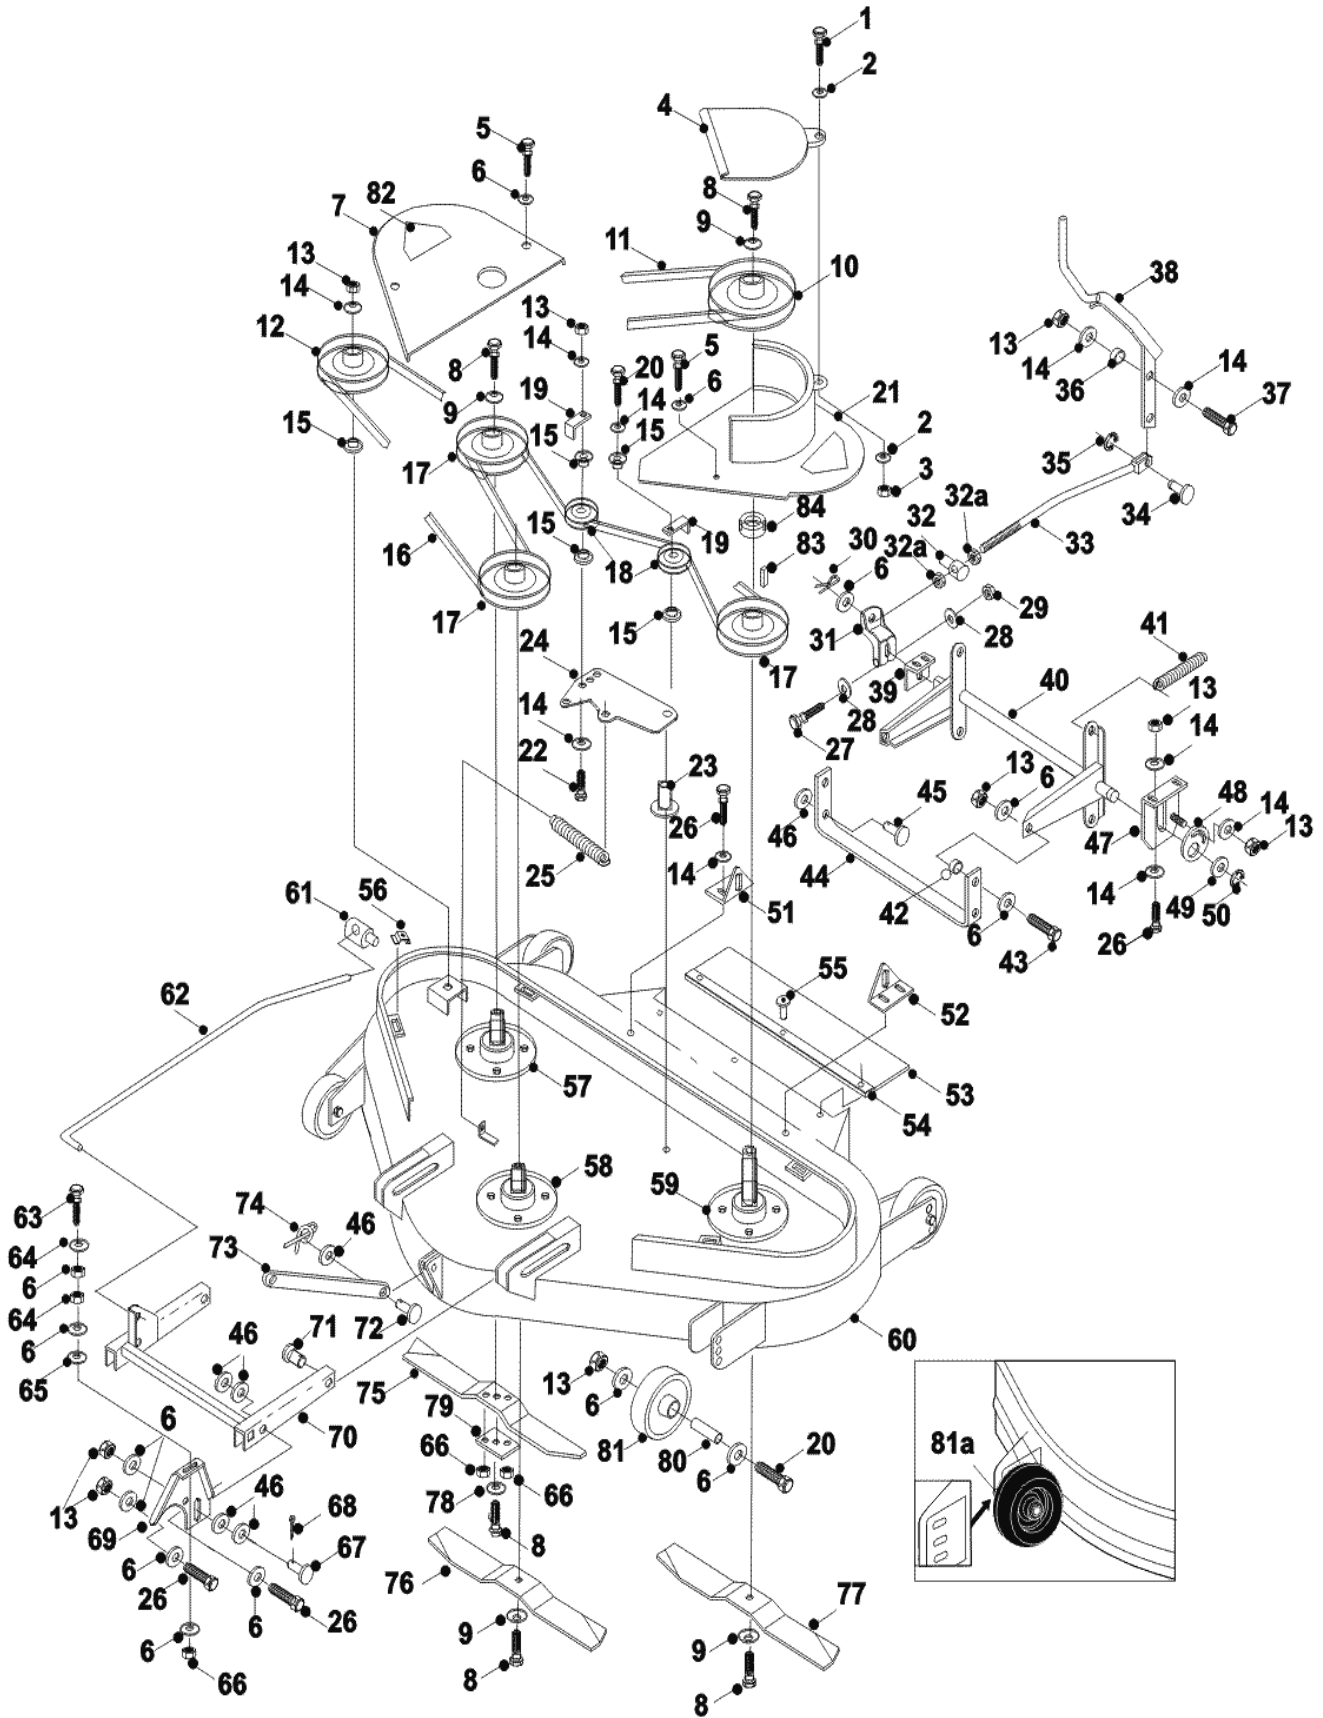

COUNTAX 42" IBS CUTTING DECK (FROM 1995 TO 1996)

1	02827700	SET SCREW - 1/4UNF X 3/4
2	08827800	NEW PART NO: 08874300 WASHER
3	04819400	NEW PART NO: 04891400 NYLOC NUT
4	30123000	NEW PART NO: 149497400 UNIVERSAL DECK PULLEY COVER
5	02825900	BOLT - M8 X 20MM
6	08819700	WASHER 5/16 T4 ZINC PLATED H/DUTY
7	30121250	NEW PART NO: 30121200 TOP DECK COVER
7	30146650	NEW PART NO: 149497400 UNIVERSAL DECK PULLEY COVER
8	02825300	BOLT - 3/8 X 1 1/4" UNF
9	08819900	DOME WASHER - 1.3/4OD X 3/8ID X 1/8 DOME
10	20870200	NEW PART NO: 20870202 7" DECK DRIVE PULLEY
11	22871200	BELT
11	22886700	DECK BELT
12	20869600	NEW PART NO: 209044600 DECK IDLER PULLEY C/W BEARING
13	04827500	NYLOC NUT 5/16 UNF
14	08819700	WASHER 5/16 T4 ZINC PLATED H/DUTY
15	18831600	SPACER JOCKEY WHEEL
16	22870000	BELT
17	20869501	NEW PART NO: 20869502 5" INTERNAL PULLEY/KEYWAY
18	20811500	PTO JOCKEY PULLEY
19	27105800	BELT RETAINING BRACKET
20	01821200	BOLT - 5/16UNF X 2.3/4 HT Z/P
21	32712050	NEW PART NO: 32712000 1X 149497400 UNIVERSAL DECK PULLEY COVER 3X 12949400 RIVET POP
21	32731150	OBSOLETE
22	01820800	BOLT - 5/16" UNF X 1 3/4"
23	31328900	NEW PART NO: 183853800 UNIVERSAL JOCKEY PIVOT SPACER
24	32731000	BELT TENSION PLATE
25	25906200	42" DECK TENSION SPRING
26	02827600	SET SCREW - 5/16 X 3/4
27	01821500	BOLT - 3/8UNF X 2.1/4 HT Z/P
28	08820100	WASHER - 3/8 T3 Z/P
29	04820200	NYLOC NUT 3/8UNF
30	07823700	3MM L TYPE R CLIP (LARGE)
31	301122400	NEW PART NO: 301122401 C SERIES DECK LIFT ARM
31	32702500	STEERING ARM ASSY
32A	04822200	LOCKNUT - 5/16UNF HEX Z/P
32	18326700	RIDER BRAKE ROD TRUNNION, HYDRO