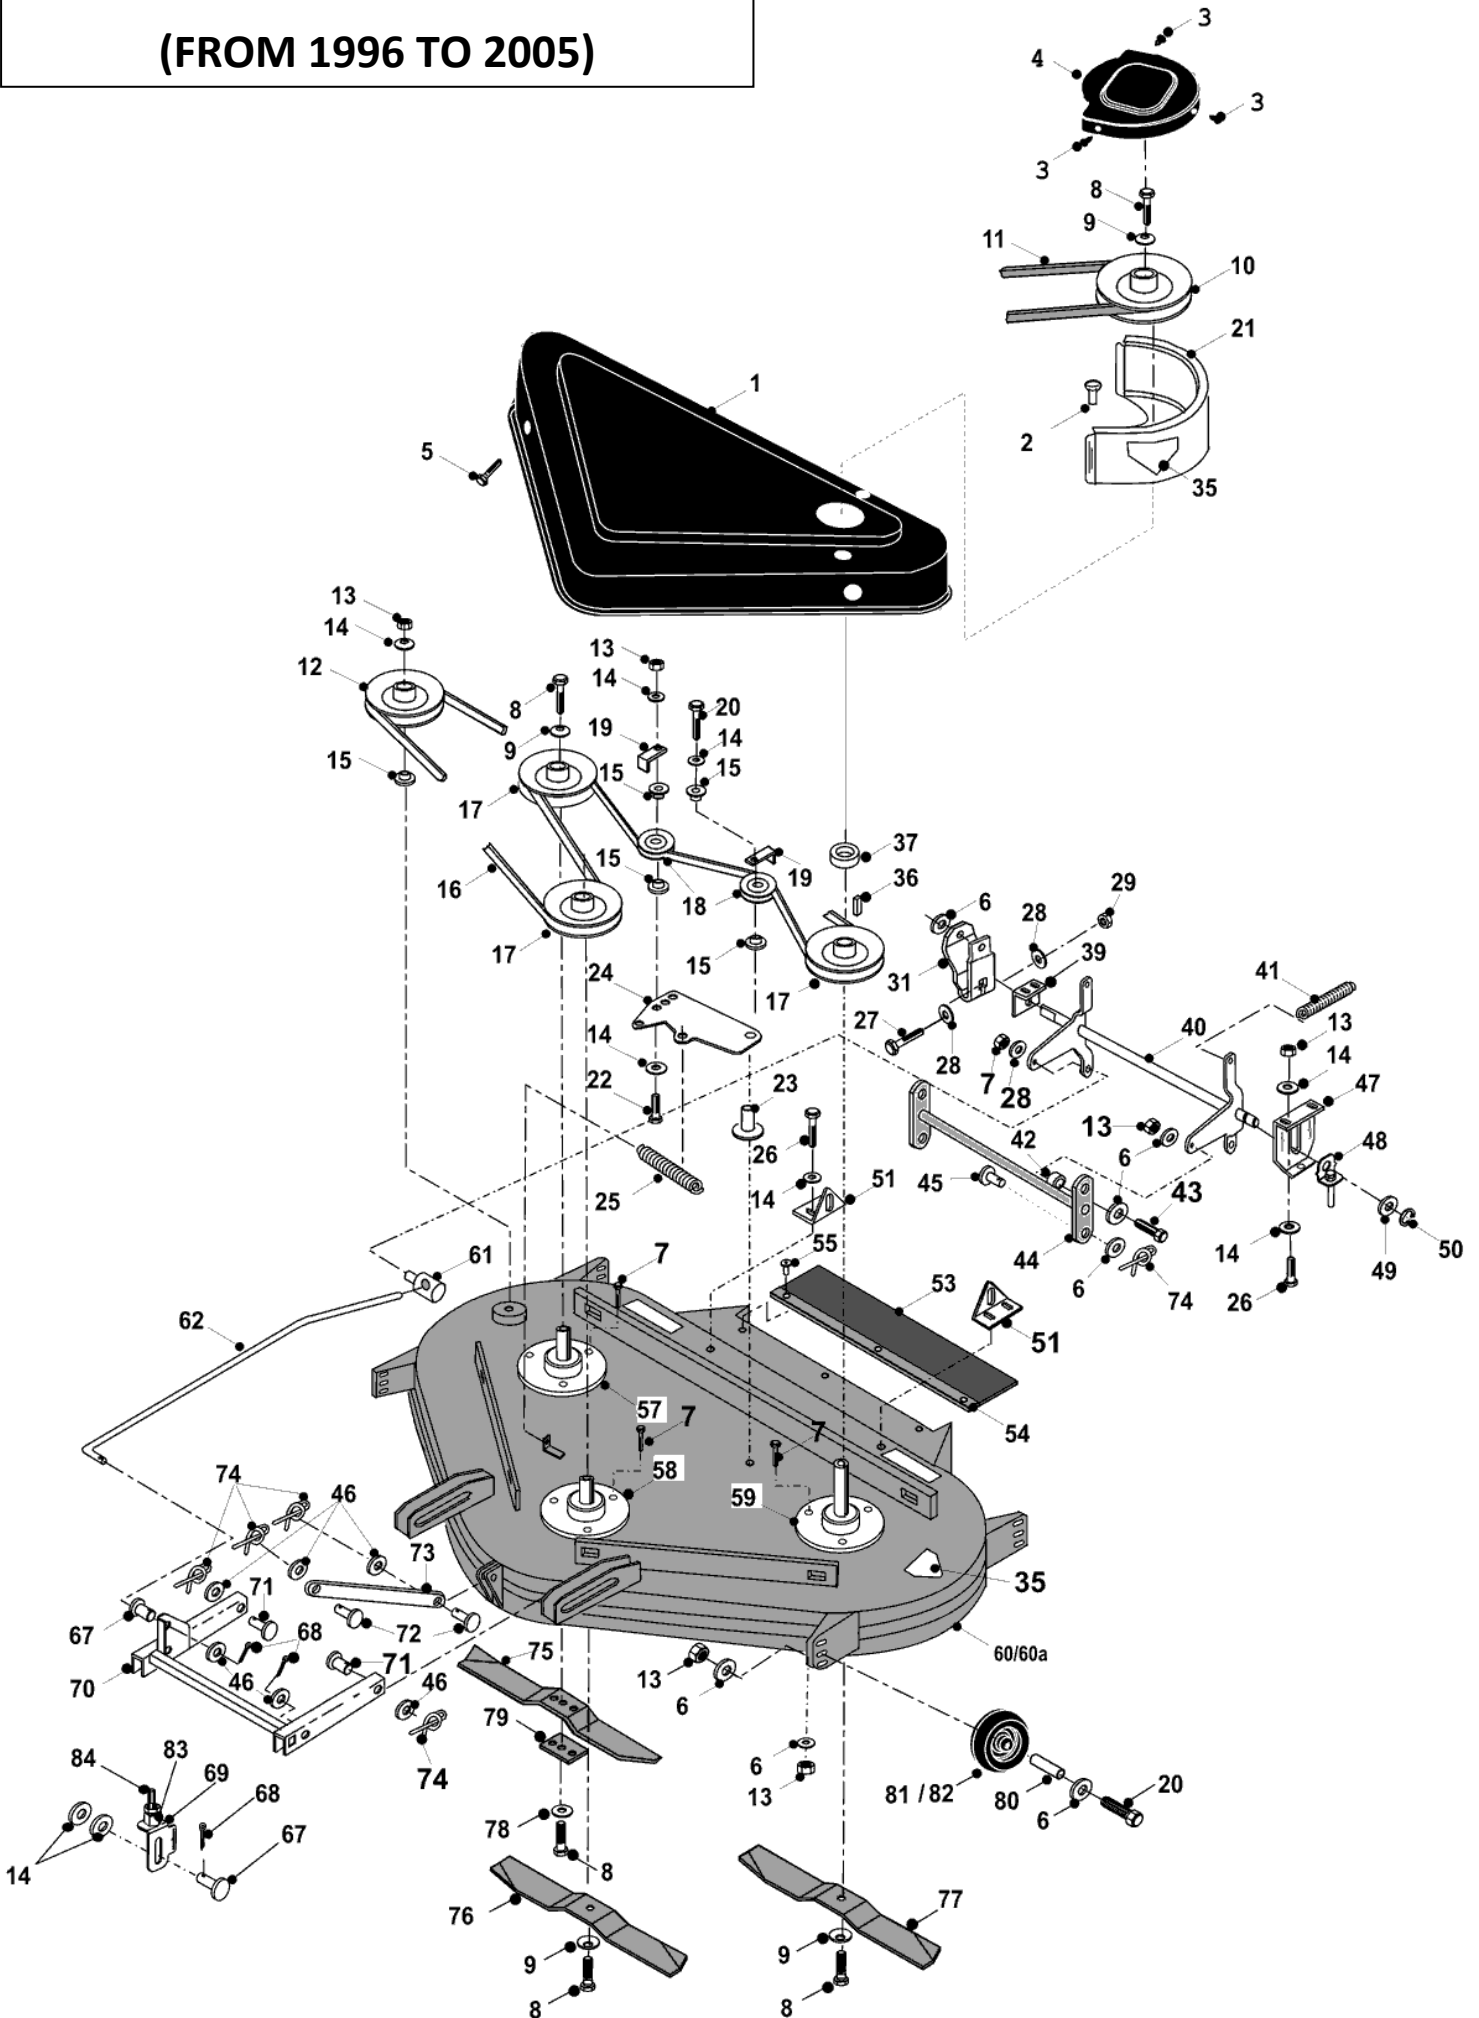

COUNTAX 38" IBS CUTTING DECK (FROM 1996 TO 2005)

1	148002300	NEW PART NO: 148002302 DECK LID COVER
2	12949400	RIVET POP 4.8 X 6MM
3	4958	FIRTREE FASTENER
4	149497400	UNIVERSAL DECK PULLEY COVER 2001
5	028001500	SELF DRILLING SCREW
6	089418600	WASHER M8 X 25 X 3 UNPLATED
7	028001000	M8 X 16 M/SCREW
8	018002100	NEW PART NO: 02886000 SCREW
9	08819900	DOME WASHER 1.3/4OD X 3/8ID X 1/8DOME
10	20870202	7" DECK DRIVE PULLEY
11	22940200	B55 BELT DAYCO SUPER 2
12	20869600	NEW PART NO: 209044600 DECK IDLER PULLEY
13	04920100	M8 NYLOC NUT
14	08819501	USE 08819500
15	18831600	SPACER JOCKEY WHEEL
16	22869901	AA112 BELT
17	20869502	5"INTERNAL PULLEY/KEYWAY
18	20811500	PTO JOCKEY PULLEY (CAPITOL)
19	27105800	BELT RETAINING BRACKET
20	01850700	NEW PART NO: 028663200 HEX BOLT
21	327180100	HGM/IBS DECK PULLEY COVER, DRIVEN
22	018001800	BOLT M8 X 50MM
23	31328900	NEW PART NO: 183853800 JOCKEY PIVOT SPACER
24	32731000	BELT TENSION PLATE 96
25	25906200	14/21 DECK TENSION SPRING
26	02825900	BOLT, M8 X 20MM
27	018002400	M10 X 55 HEX HEAD BOLT
28	088002400	WASHER 10.8ID X 20.7OD X 2MM THK
29	04886100	M10 NYLOC NUT
31	301122401	C SERIES DECK LIFT ARM, 20" WHEEL, 2000
35	35803300	RIDER DECK DANGER DECAL
36	098450100	09830600 NEW PART NO: 09921900 KEY
37	31328301	DECK DRIVE PULLEY SPACER
39	27102001	NEW PART NO: 307189601 REAR DECK BRACKET
40	327361700	2003 REAR DECK HANGING BRKT,C-SER NON HE
40	328954100	C SERIES HE REAR DECK LIFT CRADLE, 2003