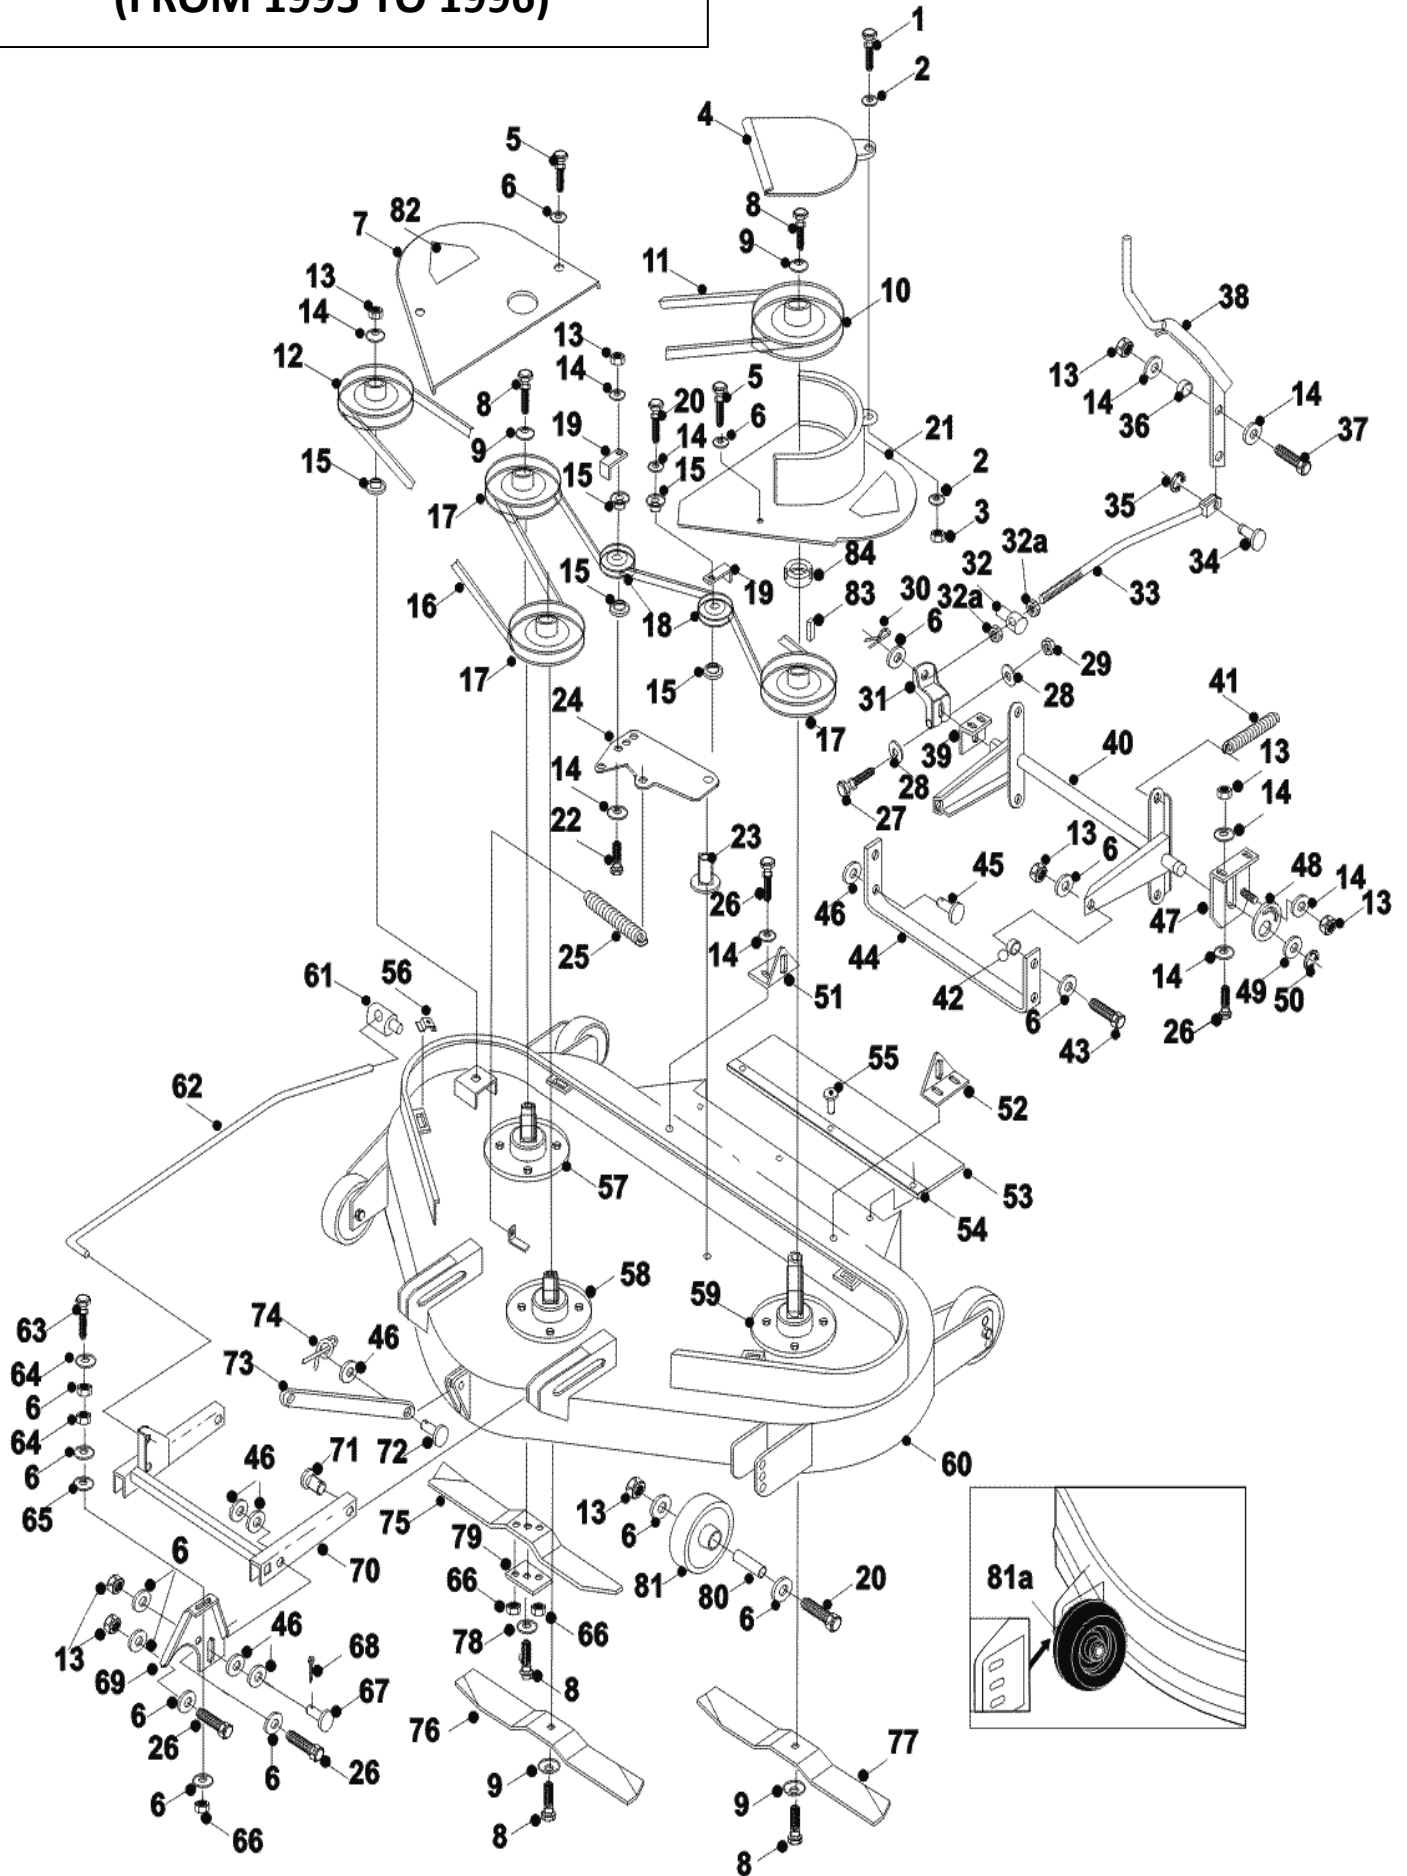

COUNTAX 38" IBS CUTTING DECK (FROM 1995 TO 1996)

1	02827700	SET SCREW 1/4UNF X 3/4
2	08827800	NEW PART NO: 08874300 HP WASHER
3	04819400	NEW PART NO: 04891400 NYLOC NUT
4	30123000	NEW PART NO: 149497400 UNIVERSAL DECK PULLEY COVER
5	02825900	BOLT - M8 X 20MM
6	08819700	WASHER - 5/16 T4 ZINC PLATED H/DUTY
7	030121250	OBSOLETE
8	02825300	BOLT 3/8 X 1 1/4" UNF
9	08819900	DOME WASHER - 1.3/4OD X 3/8ID X 1/8
10	20870200	NEW PART NO: 20870202 7" DECK DRIVE PULLEY
11	22870101	DAYCO BELT
12	20869600	NEW PART NO: 209044600 DECK IDLER PULLEY C/W BEARING
13	04827500	NYLOC NUT 5/16 UNF
14	08819700	WASHER 5/16 T4 ZINC PLATED H/DUTY
15	18831600	SPACER JOCKEY WHEEL
16	22869901	BELT
17	20869501	NEW PART NO: 20869502 5" INTERNAL PULLEY/KEYWAY
18	20811500	PTO JOCKEY PULLEY
19	27105800	BELT RETAINING BRACKET
20	01821200	BOLT - 5/16UNF X 2.3/4 HT Z/P
21	32712050	NEW PART NO: 32712000 1X 149497400 UNIVERSAL DECK PULLEY COVER 3X 12949400 RIVET POP
21	32731150	OBSOLETE
22	01820800	BOLT - 5/16" UNF X 1 3/4"
23	31328900	NEW PART NO: 183853800 UNIVERSAL JOCKEY PIVOT SPACER
24	32731000	BELT TENSION PLATE
25	25906200	DECK TENSION SPRING
26	02827600	SET SCREW - 5/16 X 3/4
27	01821500	BOLT - 3/8UNF X 2.1/4 HT Z/P
28	08820100	WASHER - 3/8 T3 Z/P
29	04820200	NYLOC NUT 3/8UNF
30	07823700	3MM L TYPE R CLIP (LARGE)
31	301122400	NEW PART NO: 301122401 C SERIES DECK LIFT ARM
31	32702500	STEERING ARM ASSY
32A	04822200	LOCKNUT - 5/16UNF HEX Z/P
32	18326700	RIDER BRAKE ROD TRUNNION, HYDRO
33	32703300	DECK HEIGHT ADJUST YOKE
34	31340800	CLEVIS PIN 3/8