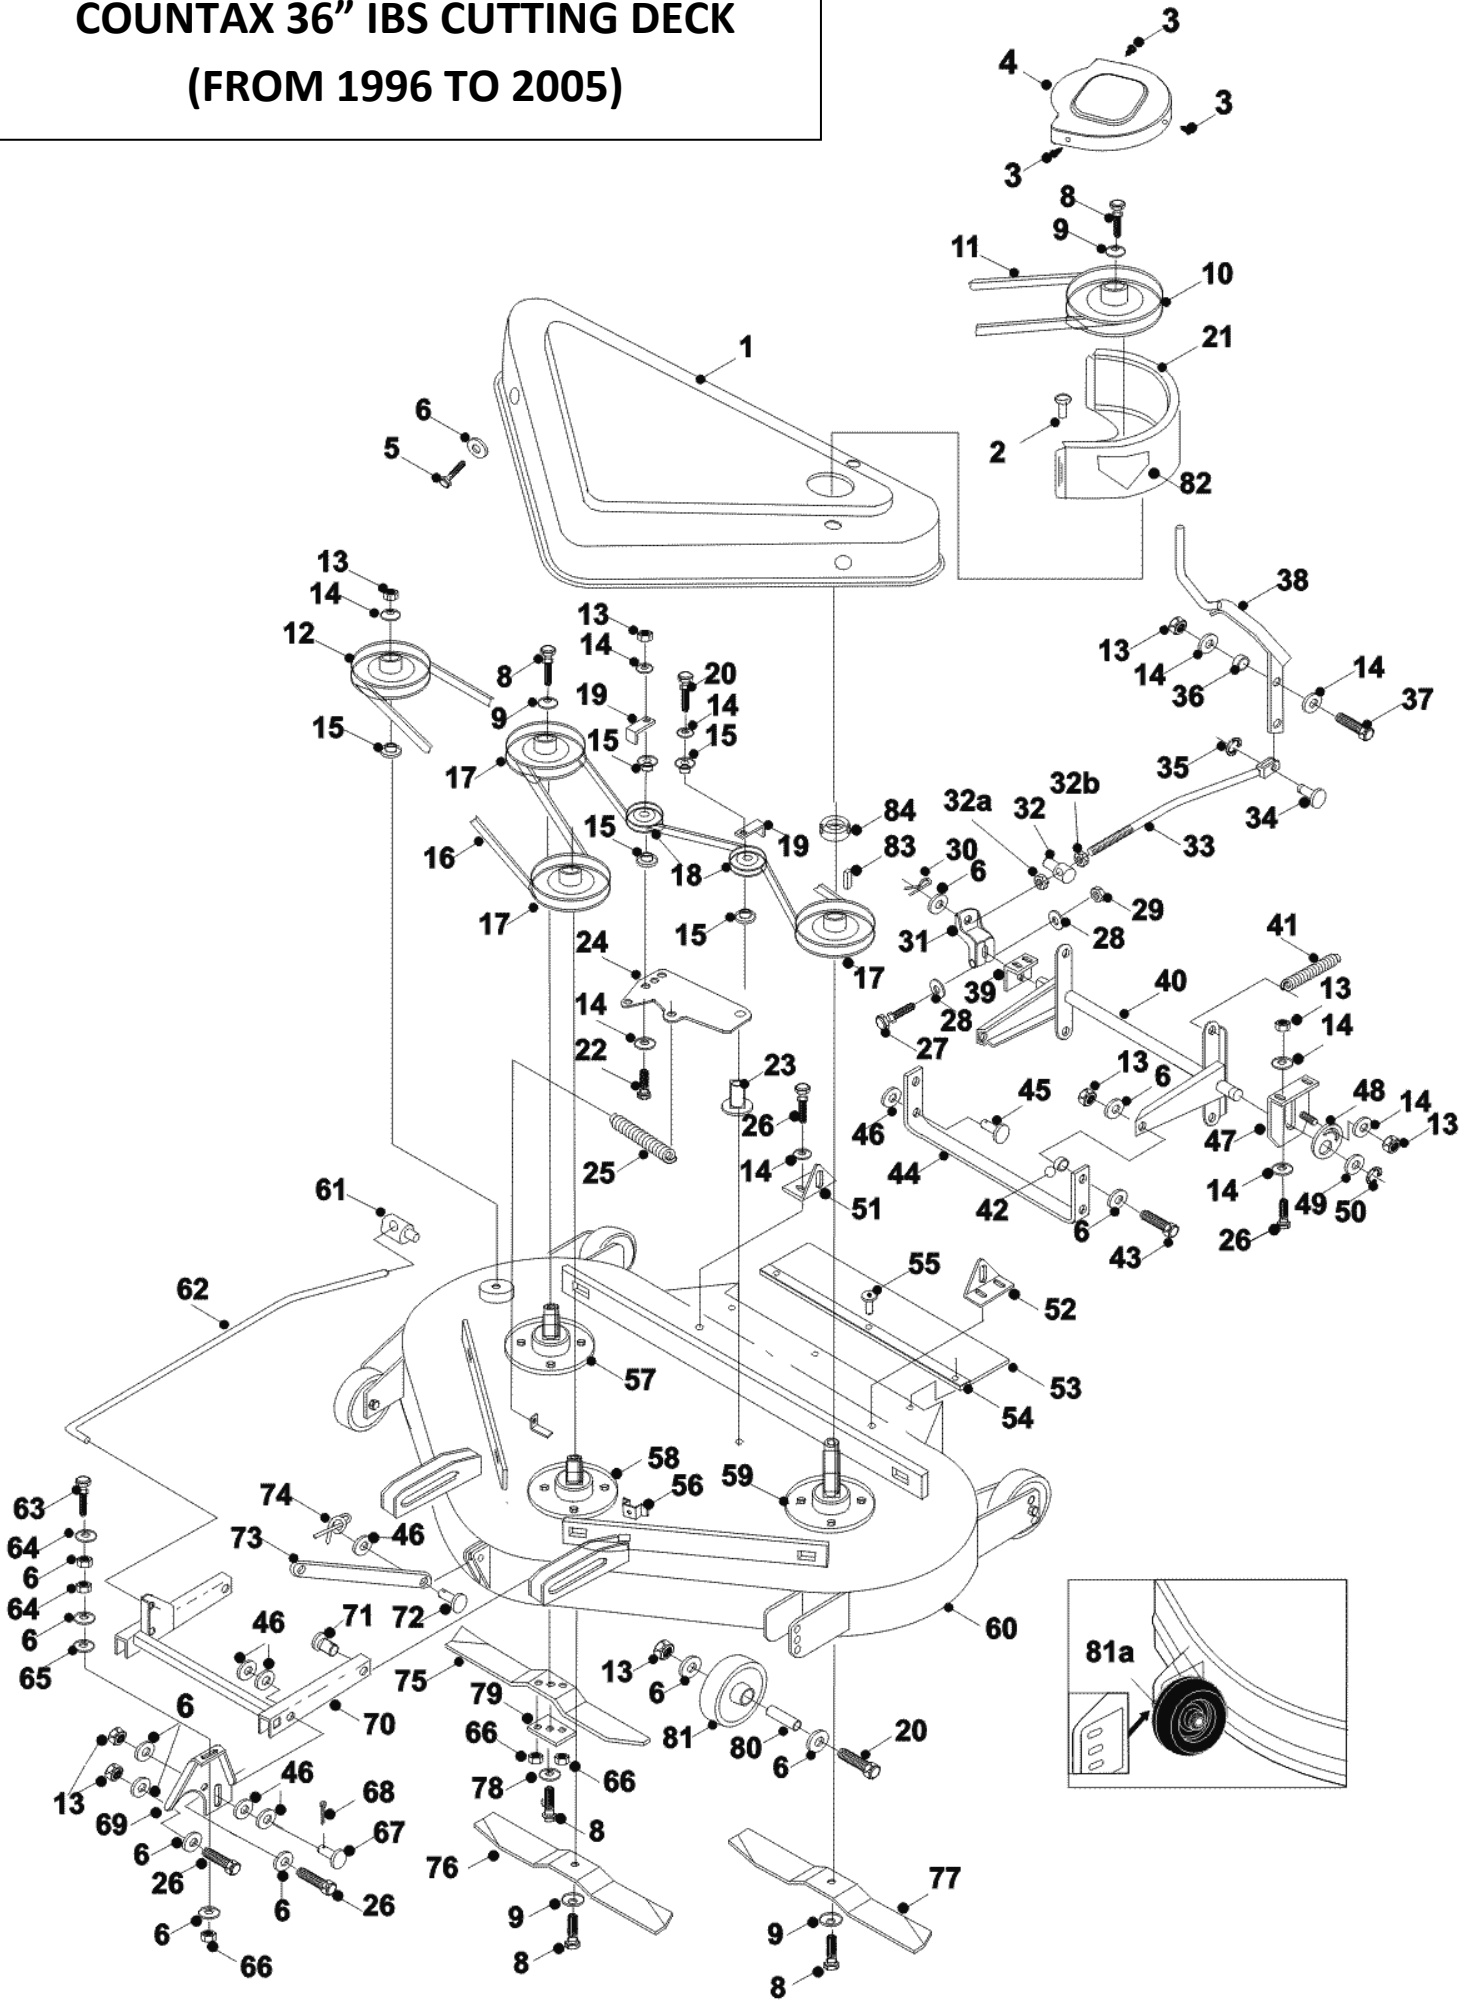

# COUNTAX 36" IBS CUTTING DECK (FROM 1996 TO 2005)

1	148002202	38" DECK LID
2	12949400	RIVET POP 4.8 X 6MM
3	4958	FIRTREE FASTENER
4	149497400	UNIVERSAL DECK PULLEY COVER 2001
5	02825900	BOLT, M8 X 20MM
6	08819700	WASHER 5/16 T4 ZINC PLATED H/DUTY
8	02825300	BOLT 3/8 X 1 1/4" UNF
9	08819900	DOME WASHER 1.3/4OD X 3/8ID X 1/8DOME
10	20870200	NEW PART NO: 20870202 DECK DRIVE PULLEY 7"
11	22871200	B57 BELT
11	22949900	B59 BELT
12	20869600	NEW PART NO: 209044600 IDLER PULLEY C/W BEARING
13	04827500	NYLOC NUT 5/16 UNF
14	08819700	WASHER 5/16 T4 ZINC PLATED H/DUTY
15	18831600	SPACER JOCKEY WHEEL
16	22869800	AA105 BELT
17	20869501	NEW PART NO: 20869502 INTERNAL PULLEY 5"
18	20811500	PTO JOCKEY PULLEY (CAPITOL)
19	27105800	BELT RETAINING BRACKET
20	01821200	BOLT 5/16UNF X 2.3/4 HT Z/P
21	327180100	HGM/IBS DECK PULLEY COVER, DRIVEN
22	01820800	BOLT 5/16" UNF X 1 3/4"
23	31328900	NEW PART NO: 183853800 JOCKEY PIVOT SPACER
24	32731000	BELT TENSION PLATE 96
25	25906200	<del>42"</del> DECK TENSION SPRING
26	02827600	SET SCREW 5/16 X 3/4
27	01821500	BOLT 3/8UNF X 2.1/4 HT Z/P
28	08820100	WASHER 3/8 T3 Z/P
29	04820200	NYLOC NUT 3/8UNF
30	07823700	3MM L TYPE R CLIP (LARGE)
31	301122400	NEW PART NO: 301122401 DECK LIFT ARM
31	32702500	STEERING ARM ASSY
32B	048001000	NEW PART NO: 04920500 M6 NYLOC NUT
32A	04822200	LOCKNUT 5/16UNF HEX Z/P
32	18326700	RIDER BRAKE ROD TRUNNION, HYDRO