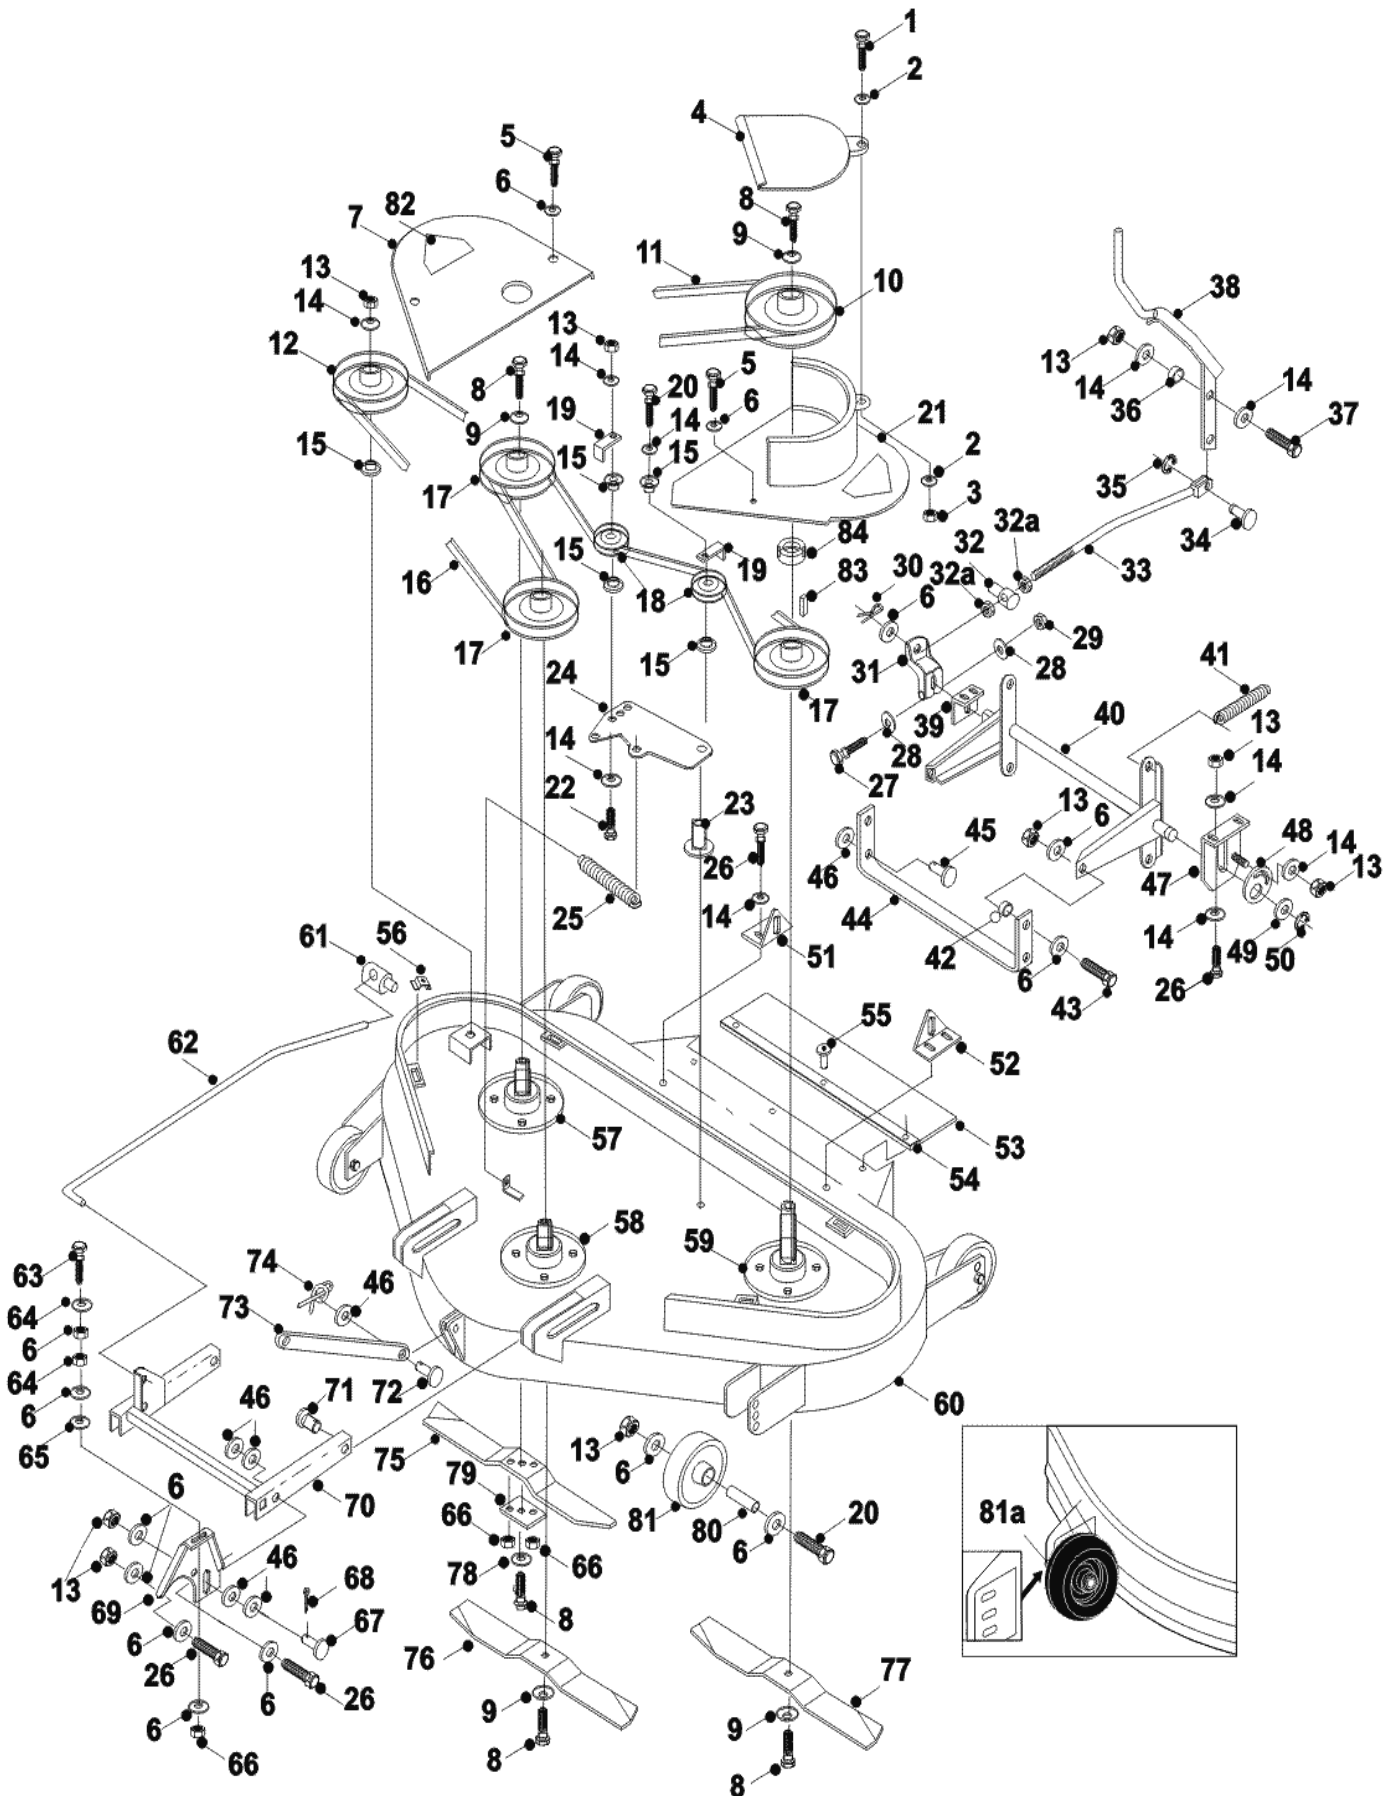

COUNTAX 36" IBS CUTTING DECK (FROM 1995 TO 1996)

1	02827700	SET SCREW 1/4UNF X 3/4
2	08827800	NEW PART NO: 08874300 WASHER
3	04819400	NEW PART NO: 04891400 NYLOC NUT
4	30123000	USE 149497400 AND 327180100 ASSY
5	02825900	BOLT, M8 X 20MM
6	08819700	WASHER 5/16 T4 ZINC PLATED H/DUTY
7	30146650	OBSOLETE
8	02825300	BOLT 3/8 X 1 1/4" UN
9	08819900	DOME WASHER 1.3/4OD X 3/8ID X 1/8DOME
10	20870200	NEW PART NO: 20870202 7" DRIVE PULLEY
11	22871200	B57 BELT
11	22949800	B54 BELT
12	20869600	NEW PART NO: 209044600 DECK IDLER PULLEY
13	04827500	NYLOC NUT 5/16 UNF
14	08819700	WASHER 5/16 T4 ZINC PLATED H/DUTY
15	18831600	SPACER JOCKEY WHEEL
16	22869800	AA105 BELT
17	20869501	NEW PART NO: 20869502 INTERNAL PULLEY
18	20811500	PTO JOCKEY PULLEY (CAPITOL)
19	27105800	BELT RETAINING BRACKET
20	01821200	BOLT 5/16UNF X 2.3/4 HT Z/P
21	32712050	NEW PART NO: 32712000 ALSO NEED 3 OF 12949400
21	32731150	OBSOLETE
22	01820800	BOLT 5/16" UNF X 1 3/4"
23	31328900	NEW PART NO: 183853800 JOCKEY PIVOT SPACER
24	32731000	BELT TENSION PLATE 96
25	25906200	A/2" DECK TENSION SPRING
26	02827600	SET SCREW 5/16 X 3/4
27	01821500	BOLT 3/8UNF X 2.1/4 HT Z/P
28	08820100	WASHER 3/8 T3 Z/P
29	04820200	NYLOC NUT 3/8UNF
30	07823700	3MM L TYPE R CLIP (LARGE)
31	301122400	NEW PART NO: 301122401 DECK LIFT ARM
31	32702500	STEERING ARM ASSY
32A	04822200	LOCKNUT 5/16UNF HEX Z/P