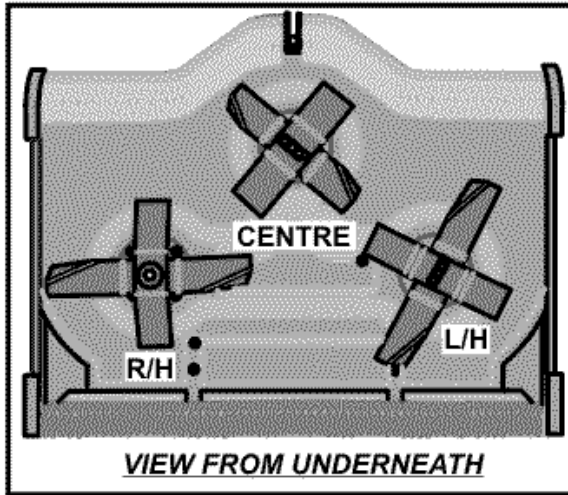

**COUNTAX K1850 42"  
HIGH GRASS MULCHING  
DECK**

1	149544900	NEW PART NO: 149497201 PLASTIC DECK LID COVER
2	08824600	WASHER 40MM X 10MM
3	20869600	NEW PART NO: 209044600 DECK IDLER PULLEY
4	018002100	NEW PART NO: 02886000 SCREW M10X30
5	09853400	NEW PART NO: 09853401 KEY ROUNDED
6	08819501	NEW PART NO: 08819500 PLATED WASHER
7	18831600	SPACER JOCKEY WHEEL
8	088001800	NEW PART NO: 08819700 HEAVY DUTY WASHER
9	018001800	BOLT M8 X 50MM
10	04850600	NEW PART NO: 04920100 M8 NYLOC NUT
11	405005000	NEW PART NO: 405005003 DRIVEN DECK SHAFT ASSY
12	183021600	SUPPORT / IDLER PULLEY BOSS - MARCH 2000
13	20869502	5"INTERNAL PULLEY/KEYWAY
14	183021900	BEARING PLATE SUPPORT - MARCH 2000
15	183021800	SUPPORT /JOCKEY PULLEY PIVOT- MARCH 2000
16	183021700	SUPPORT / IDLER PULLEY SPCR - MARCH 2000
17	327176700	42" HGM JOCKEY PLATE ASSEMBLY
18	301130100	42 HGM DRIVE BEARING SUPPT PLATE 2001
19**	183012400	ONLY AVAILABLE IN ASSY 405005003 DRIVEN DECK SHAFT ASSY
20	31338200	DECK PUSH ROD PIN
21	018003400	M8 X 90MM HEX HD
22	31351100	SWEEPER JOCKEY CAP
23	02941000	BOLT M8 X 45MM (VAC)
24	018001500	ROOFING BOLT M8 X 20MM
25	327171200	42" HGM BELT GUARD