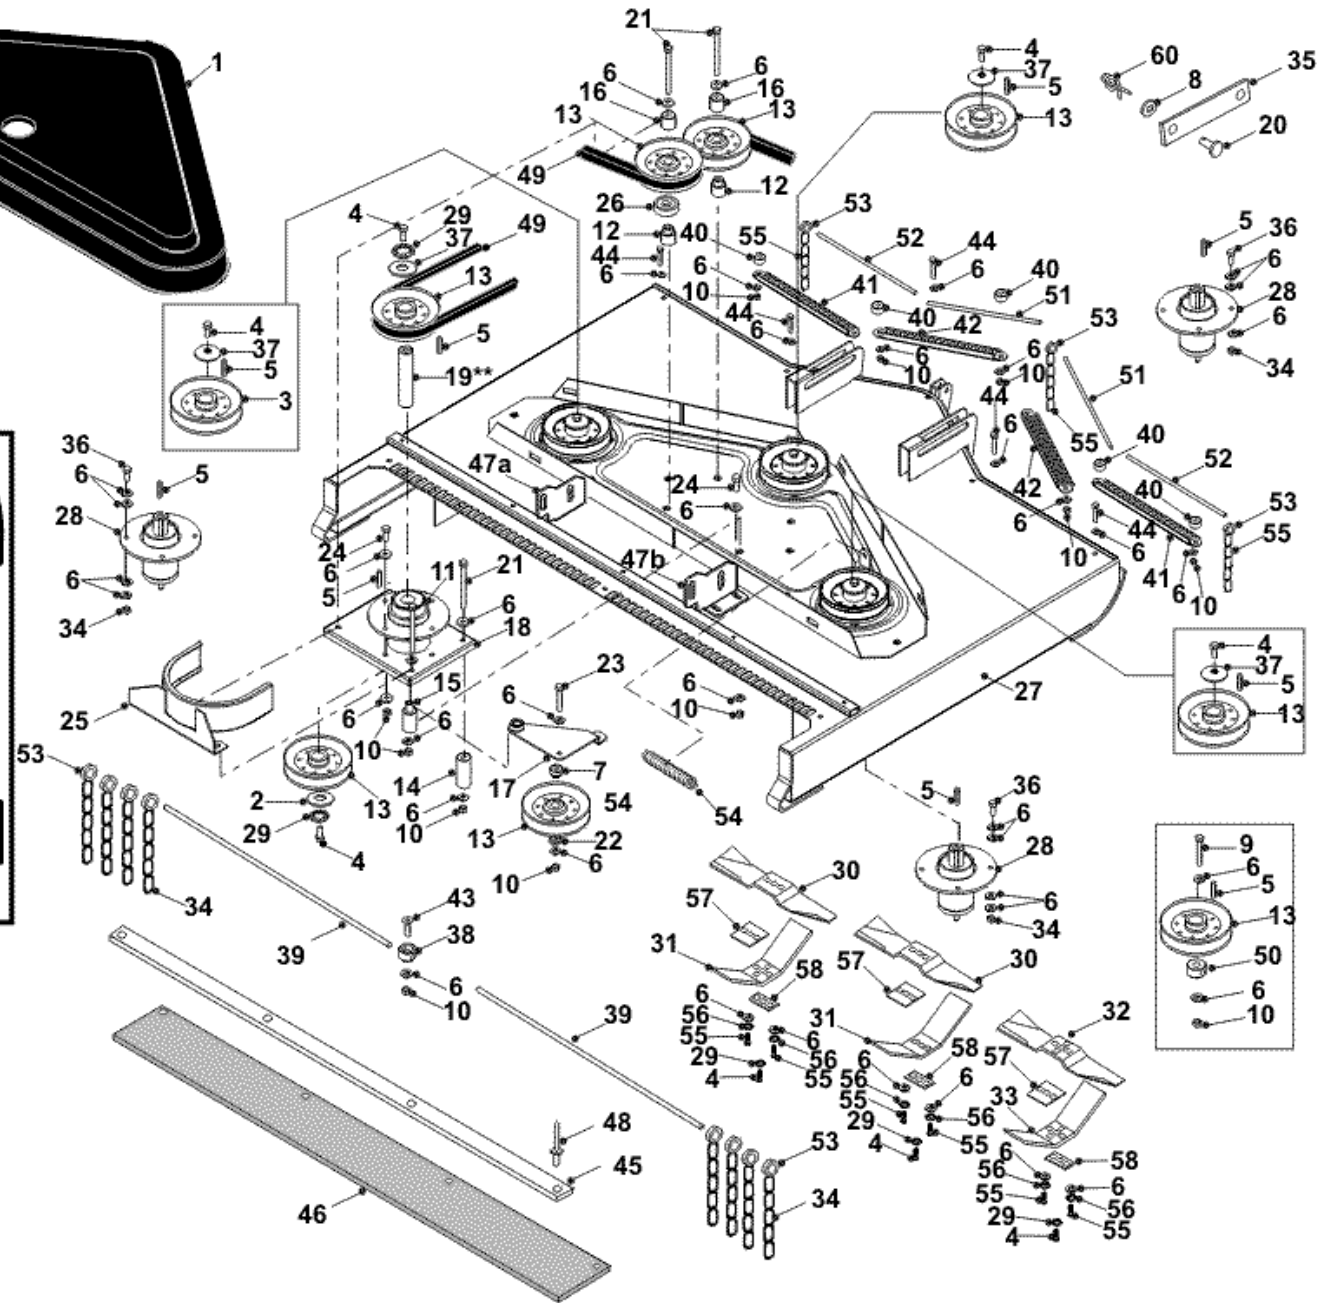

**COUNTAX K1850 42"  
HIGH GRASS MULCHING  
DECK**

1	149544900	NEW PART NO: 149497201 PLASTIC DECK LID COVER
2	08824600	WASHER 40MM X 10MM
3	20869600	NEW PART NO: 209044600 DECK IDLER PULLEY
4	018002100	NEW PART NO: 02886000 SCREW M10X30
5	09853400	NEW PART NO: 09853401 KEY ROUNDED
6	08819501	NEW PART NO: 08819500 PLATED WASHER
7	18831600	SPACER JOCKEY WHEEL
8	088001800	NEW PART NO: 08819700 HEAVY DUTY WASHER
9	018001800	BOLT M8 X 50MM
10	04850600	NEW PART NO: 04920100 M8 NYLOC NUT
11	405005000	NEW PART NO: 405005003 DRIVEN DECK SHAFT ASSY
12	183021600	SUPPORT / IDLER PULLEY BOSS - MARCH 2000
13	20869502	5"INTERNAL PULLEY/KEYWAY
14	183021900	BEARING PLATE SUPPORT - MARCH 2000
15	183021800	SUPPORT /JOCKEY PULLEY PIVOT- MARCH 2000
16	183021700	SUPPORT / IDLER PULLEY SPCR - MARCH 2000
17	327176700	42" HGM JOCKEY PLATE ASSEMBLY
18	301130100	42 HGM DRIVE BEARING SUPPT PLATE 2001
19**	183012400	ONLY AVAILABLE IN ASSY 405005003 DRIVEN DECK SHAFT ASSY
20	31338200	DECK PUSH ROD PIN
21	018003400	M8 X 90MM HEX HD
22	31351100	SWEEPER JOCKEY CAP
23	02941000	BOLT M8 X 45MM (VAC)
24	018001500	ROOFING BOLT M8 X 20MM
25	327171200	42" HGM BELT GUARD

50	31320400	LOCKING COLLER
51	301123300	CHAIN ROD 5/16 X 233MM 42" HGM
52	301123400	CHAIN ROD 5/16 X 279MM 42" HGM
53	183011900	GCD CHAIN ROD SPACER
54	25906200	DECK TENSION SPRING
55	01916900	NEW PART NO: 02826000 BOLT M8X25MM
56	088000800	NEW PART NO: 088003800 M8 SHAKEPROOF WASHER
57	271116600	HIGH GRASS MULCHER BLADE SPACER
58	27111200	DECK PAN TAB WASHER
60	11836700	RUE CLIP