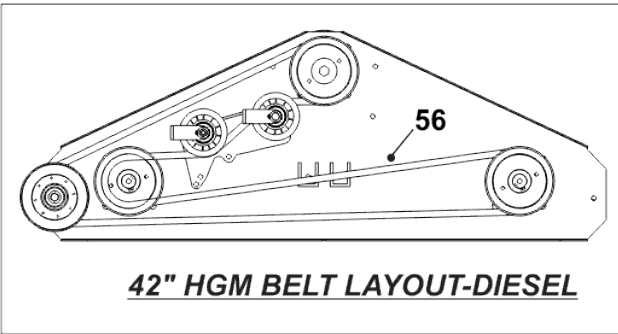

**D23-50LN TRACTOR
42" HIGH GRASS
MULCHER DECK**

Parts List No. 366003900 A
Deck Part No. 20100019
Revision December 2010

1	128000100	RIVIT, FOR MULCH DECK LINER
2	541118200	OBSOLETE
3	148020300	X/W SERIES 42" HIGH GRASS DECK LID
4	04850600	NEW PART NO: 04920100 M8 NYLOC NUT
5	088003700	WASHER – M8 X 21 X 1.6
6	307187100	BELT KEEPER
7	018005700	HX HD BOLT,ZINK PLT & CLEAR PASSIVATED
8	31351100	SWEEPER JOCKEY CAP
9	20811500	PTO JOCKEY PULLEY (CAPITOL)
10	18831602	NEW PART NO: 18831600 SPACER JOCKEY WHEEL
11	32731000	BELT TENSION PLATE 96
12	183853800	UNIVERSAL JOCKEY PIVOT SPACER
13	02886000	M10 X 30 S/SCREW BZP
14	08819901	OBSOLETE
15	09830600	NEW PART NO: 09921900 ROUNDED KEY
16	209044300	5 3/4" DK DRIVE PULLEY 42" HGM 2050
17	31328303	NEW PART NO: 31328301 DECK DRIVE PULLEY SPACER
18	183023100	SPACER 8 X 38.1 X 25
19	408020600	X SERIES FRONT DECK BEARING ASSY
20	30831500	DECK BEARING HOUSING SLINGER 2005
21	183022700	42"HGM FRONT ROD SPACER
22	238000401	238000400 DISCONTINUED
23	018003200	M8X40MM BRIGHT ZINC PLATE BOLT
24	301123400	CHAIN ROD 5/16 X 279MM 42" HGM
25	307018900	HGM CHAIN PLATE LARGE
26	301123300	CHAIN ROD 5/16 X 233MM 42" HGM
27	307019000	HGM CHAIN PLATE SMALL