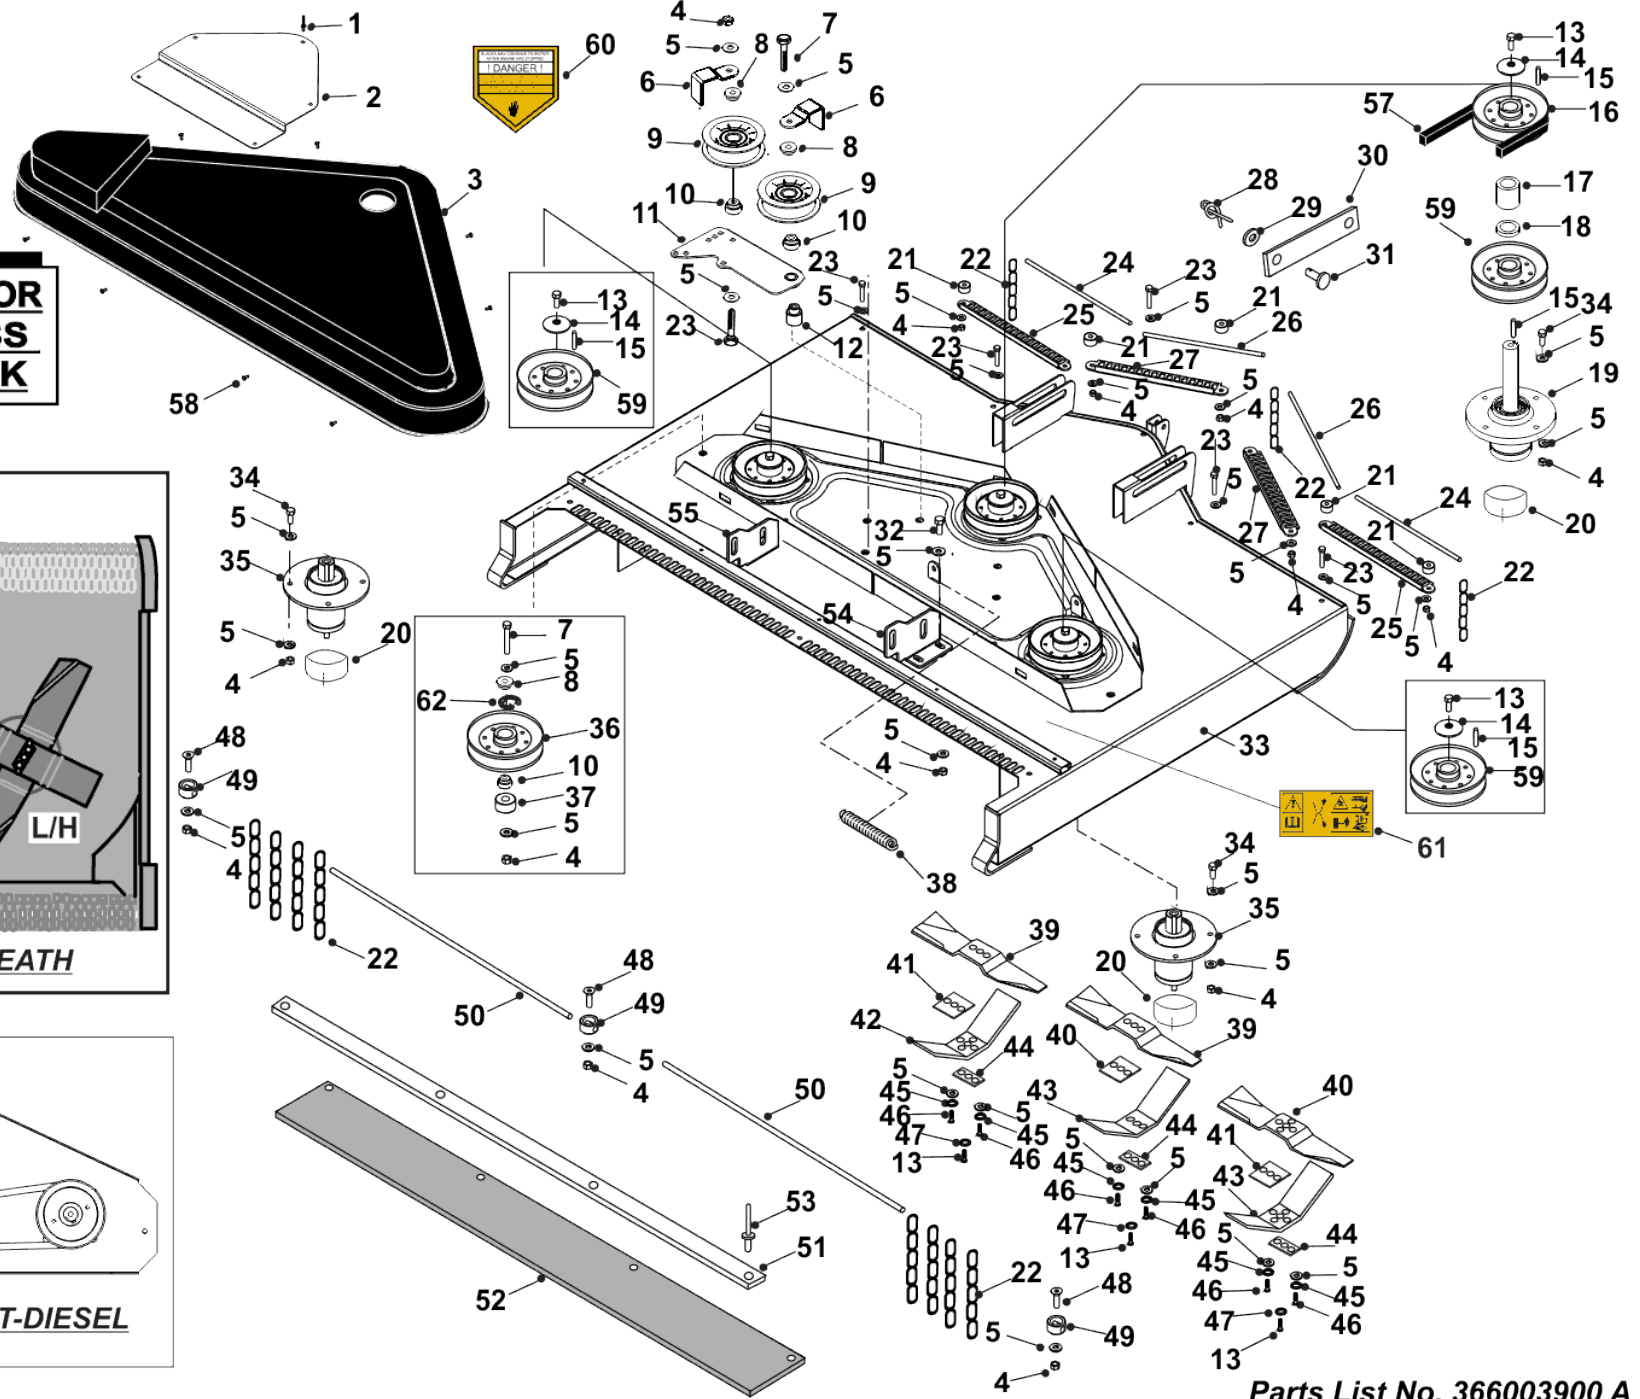

**D23-50LN TRACTOR
42" HIGH GRASS
MULCHER DECK**

Parts List No. 366003900 A
Deck Part No. 20100019
Revision December 2010

1	128000100	RIVIT, FOR MULCH DECK LINER
2	541118200	OBSOLETE
3	148020300	X/W SERIES 42" HIGH GRASS DECK LID
4	04850600	NEW PART NO: 04920100 M8 NYLOC NUT
5	088003700	WASHER – M8 X 21 X 1.6
6	307187100	BELT KEEPER
7	018005700	HX HD BOLT,ZINK PLT & CLEAR PASSIVATED
8	31351100	SWEEPER JOCKEY CAP
9	20811500	PTO JOCKEY PULLEY (CAPITOL)
10	18831602	NEW PART NO: 18831600 SPACER JOCKEY WHEEL
11	32731000	BELT TENSION PLATE 96
12	183853800	UNIVERSAL JOCKEY PIVOT SPACER
13	02886000	M10 X 30 S/SCREW BZP
14	08819901	OBSOLETE
15	09830600	NEW PART NO: 09921900 ROUNDED KEY
16	209044300	5 3/4" DK DRIVE PULLEY 42" HGM 2050
17	31328303	NEW PART NO: 31328301 DECK DRIVE PULLEY SPACER
18	183023100	SPACER 8 X 38.1 X 25
19	408020600	X SERIES FRONT DECK BEARING ASSY
20	30831500	DECK BEARING HOUSING SLINGER 2005
21	183022700	42"HGM FRONT ROD SPACER
22	238000401	238000400 DISCONTINUED
23	018003200	M8X40MM BRIGHT ZINC PLATE BOLT
24	301123400	CHAIN ROD 5/16 X 279MM 42" HGM
25	307018900	HGM CHAIN PLATE LARGE
26	301123300	CHAIN ROD 5/16 X 233MM 42" HGM
27	307019000	HGM CHAIN PLATE SMALL