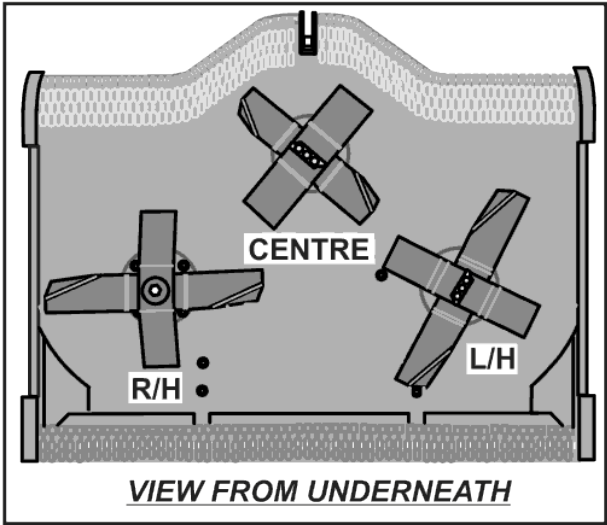

**D23-50LN TRACTOR
42" HIGH GRASS
MULCHER DECK**

Parts List No. 366003900 A
Deck Part No. 20100019
Revision December 2010

1	128000100	RIVIT, FOR MULCH DECK LINER
2	541118200	OBSOLETE
3	148020300	X/W SERIES 42" HIGH GRASS DECK LID
4	04850600	NEW PART NO: 04920100 M8 NYLOC NUT
5	088003700	WASHER – M8 X 21 X 1.6
6	307187100	BELT KEEPER
7	018005700	HX HD BOLT,ZINK PLT & CLEAR PASSIVATED
8	31351100	SWEEPER JOCKEY CAP
9	20811500	PTO JOCKEY PULLEY (CAPITOL)
10	18831602	NEW PART NO: 18831600 SPACER JOCKEY WHEEL
11	32731000	BELT TENSION PLATE 96
12	183853800	UNIVERSAL JOCKEY PIVOT SPACER
13	02886000	M10 X 30 S/SCREW BZP
14	08819901	OBSOLETE
15	09830600	NEW PART NO: 09921900 ROUNDED KEY
16	209044300	5 3/4" DK DRIVE PULLEY 42" HGM 2050
17	31328303	NEW PART NO: 31328301 DECK DRIVE PULLEY SPACER
18	183023100	SPACER 8 X 38.1 X 25
19	408020600	X SERIES FRONT DECK BEARING ASSY
20	30831500	DECK BEARING HOUSING SLINGER 2005
21	183022700	42"HGM FRONT ROD SPACER
22	238000401	238000400 DISCONTINUED
23	018003200	M8X40MM BRIGHT ZINC PLATE BOLT
24	301123400	CHAIN ROD 5/16 X 279MM 42" HGM
25	307018900	HGM CHAIN PLATE LARGE
26	301123300	CHAIN ROD 5/16 X 233MM 42" HGM
27	307019000	HGM CHAIN PLATE SMALL