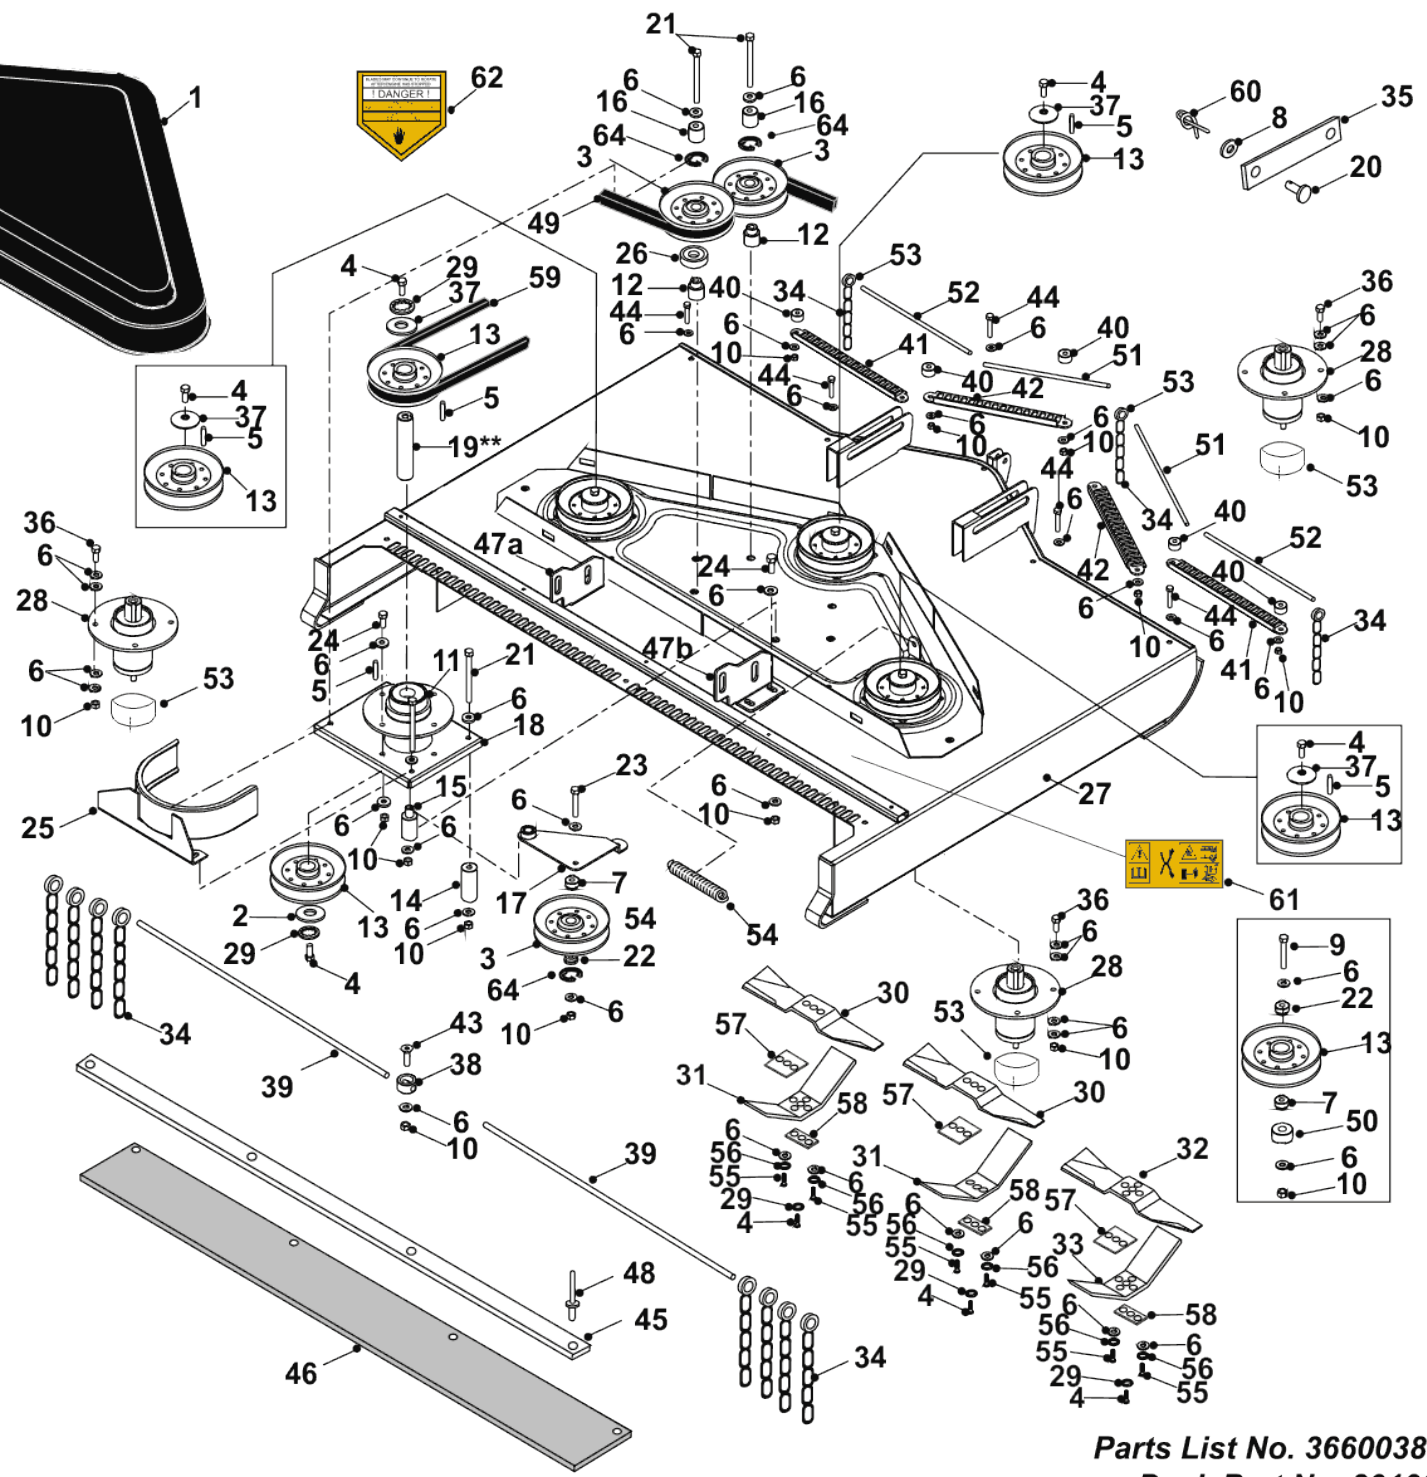

**42" HIGH GRASS  
MULCHER DECK**

**Parts List No. 366003800 A**  
**Deck Part No. 20100007**  
**Revision September 2011**

1	149544900	149497200 NEW PART NO: 149497201 PLASTIC DECK COVER
2	08824600	WASHER 40MM X 10MM
3	209044601	OBSOLETE
4	02886000	M10 X 30 S/SCREW BZP
5	09853401	KEY-1/4SQ X 1 1/4 AMERICAN SPEC ROUNDED
6	088003700	WASHER - M8 X 21 X 1.6
7	18831600	SPACER JOCKEY WHEEL
8	088845300	OBSOLETE
9	018001800	BOLT M8 X 50MM
10	04850600	NEW PART NO: 04920100 M8 NYLOC NUT
11	405005003	2050 DRIVEN DECK SHAFT ASSY
12	183021600	SUPPORT / IDLER PULLEY BOSS - MARCH 2000
13	20869502	5"INTERNAL PULLEY/KEYWAY
14	183021900	BEARING PLATE SUPPORT - MARCH 2000
15	183021800	SUPPORT /JOCKEY PULLEY PIVOT- MARCH 2000
16	183021700	SUPPORT / IDLER PULLEY SPCR - MARCH 2000
17	327176700	42" HGM JOCKEY PLATE ASSEMBLY
18	301130101	OBSOLETE
19	183012404	OBSOLETE
20	31338200	DECK PUSH ROD PIN
21	018003400	M8 X 90MM HEX HD
22	31351100	SWEEPER JOCKEY CAP
23	02941000	BOLT M8 X 45MM (VAC)
24	02825900	BOLT, M8 X 20MM
25	327171200	42" HGM BELT GUARD
26	10811600	BEARING (PTO HOUSING)