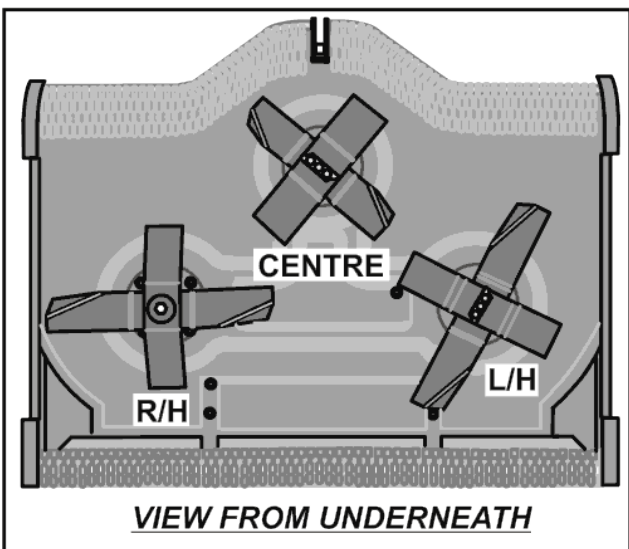

**42" HIGH GRASS  
MULCHER DECK**

**Parts List No. 366003800 A**  
**Deck Part No. 20100007**  
**Revision September 2011**

1	149544900	149497200 NEW PART NO: 149497201 PLASTIC DECK COVER
2	08824600	WASHER 40MM X 10MM
3	209044601	OBSOLETE
4	02886000	M10 X 30 S/SCREW BZP
5	09853401	KEY-1/4SQ X 1 1/4 AMERICAN SPEC ROUNDED
6	088003700	WASHER - M8 X 21 X 1.6
7	18831600	SPACER JOCKEY WHEEL
8	088845300	OBSOLETE
9	018001800	BOLT M8 X 50MM
10	04850600	NEW PART NO: 04920100 M8 NYLOC NUT
11	405005003	2050 DRIVEN DECK SHAFT ASSY
12	183021600	SUPPORT / IDLER PULLEY BOSS - MARCH 2000
13	20869502	5"INTERNAL PULLEY/KEYWAY
14	183021900	BEARING PLATE SUPPORT - MARCH 2000
15	183021800	SUPPORT /JOCKEY PULLEY PIVOT- MARCH 2000
16	183021700	SUPPORT / IDLER PULLEY SPCR - MARCH 2000
17	327176700	42" HGM JOCKEY PLATE ASSEMBLY
18	301130101	OBSOLETE
19	183012404	OBSOLETE
20	31338200	DECK PUSH ROD PIN
21	018003400	M8 X 90MM HEX HD
22	31351100	SWEEPER JOCKEY CAP
23	02941000	BOLT M8 X 45MM (VAC)
24	02825900	BOLT, M8 X 20MM
25	327171200	42" HGM BELT GUARD
26	10811600	BEARING (PTO HOUSING)