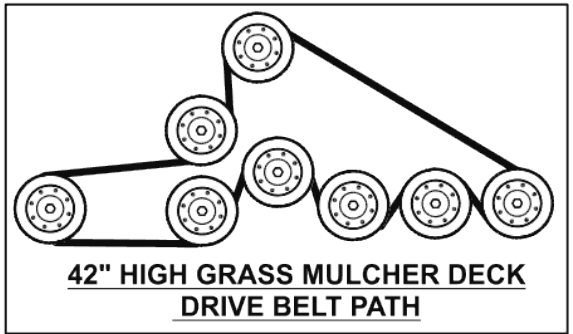

**42" HIGH GRASS  
MULCHER DECK**

**Parts List No. 366003800 A**  
**Deck Part No. 20100007**  
**Revision September 2011**

1	149544900	149497200 NEW PART NO: 149497201 PLASTIC DECK COVER
2	08824600	WASHER 40MM X 10MM
3	209044601	OBSOLETE
4	02886000	M10 X 30 S/SCREW BZP
5	09853401	KEY-1/4SQ X 1 1/4 AMERICAN SPEC ROUNDED
6	088003700	WASHER - M8 X 21 X 1.6
7	18831600	SPACER JOCKEY WHEEL
8	088845300	OBSOLETE
9	018001800	BOLT M8 X 50MM
10	04850600	NEW PART NO: 04920100 M8 NYLOC NUT
11	405005003	2050 DRIVEN DECK SHAFT ASSY
12	183021600	SUPPORT / IDLER PULLEY BOSS - MARCH 2000
13	20869502	5"INTERNAL PULLEY/KEYWAY
14	183021900	BEARING PLATE SUPPORT - MARCH 2000
15	183021800	SUPPORT /JOCKEY PULLEY PIVOT- MARCH 2000
16	183021700	SUPPORT / IDLER PULLEY SPCR - MARCH 2000
17	327176700	42" HGM JOCKEY PLATE ASSEMBLY
18	301130101	OBSOLETE
19	183012404	OBSOLETE
20	31338200	DECK PUSH ROD PIN
21	018003400	M8 X 90MM HEX HD
22	31351100	SWEEPER JOCKEY CAP
23	02941000	BOLT M8 X 45MM (VAC)
24	02825900	BOLT, M8 X 20MM
25	327171200	42" HGM BELT GUARD
26	10811600	BEARING (PTO HOUSING)