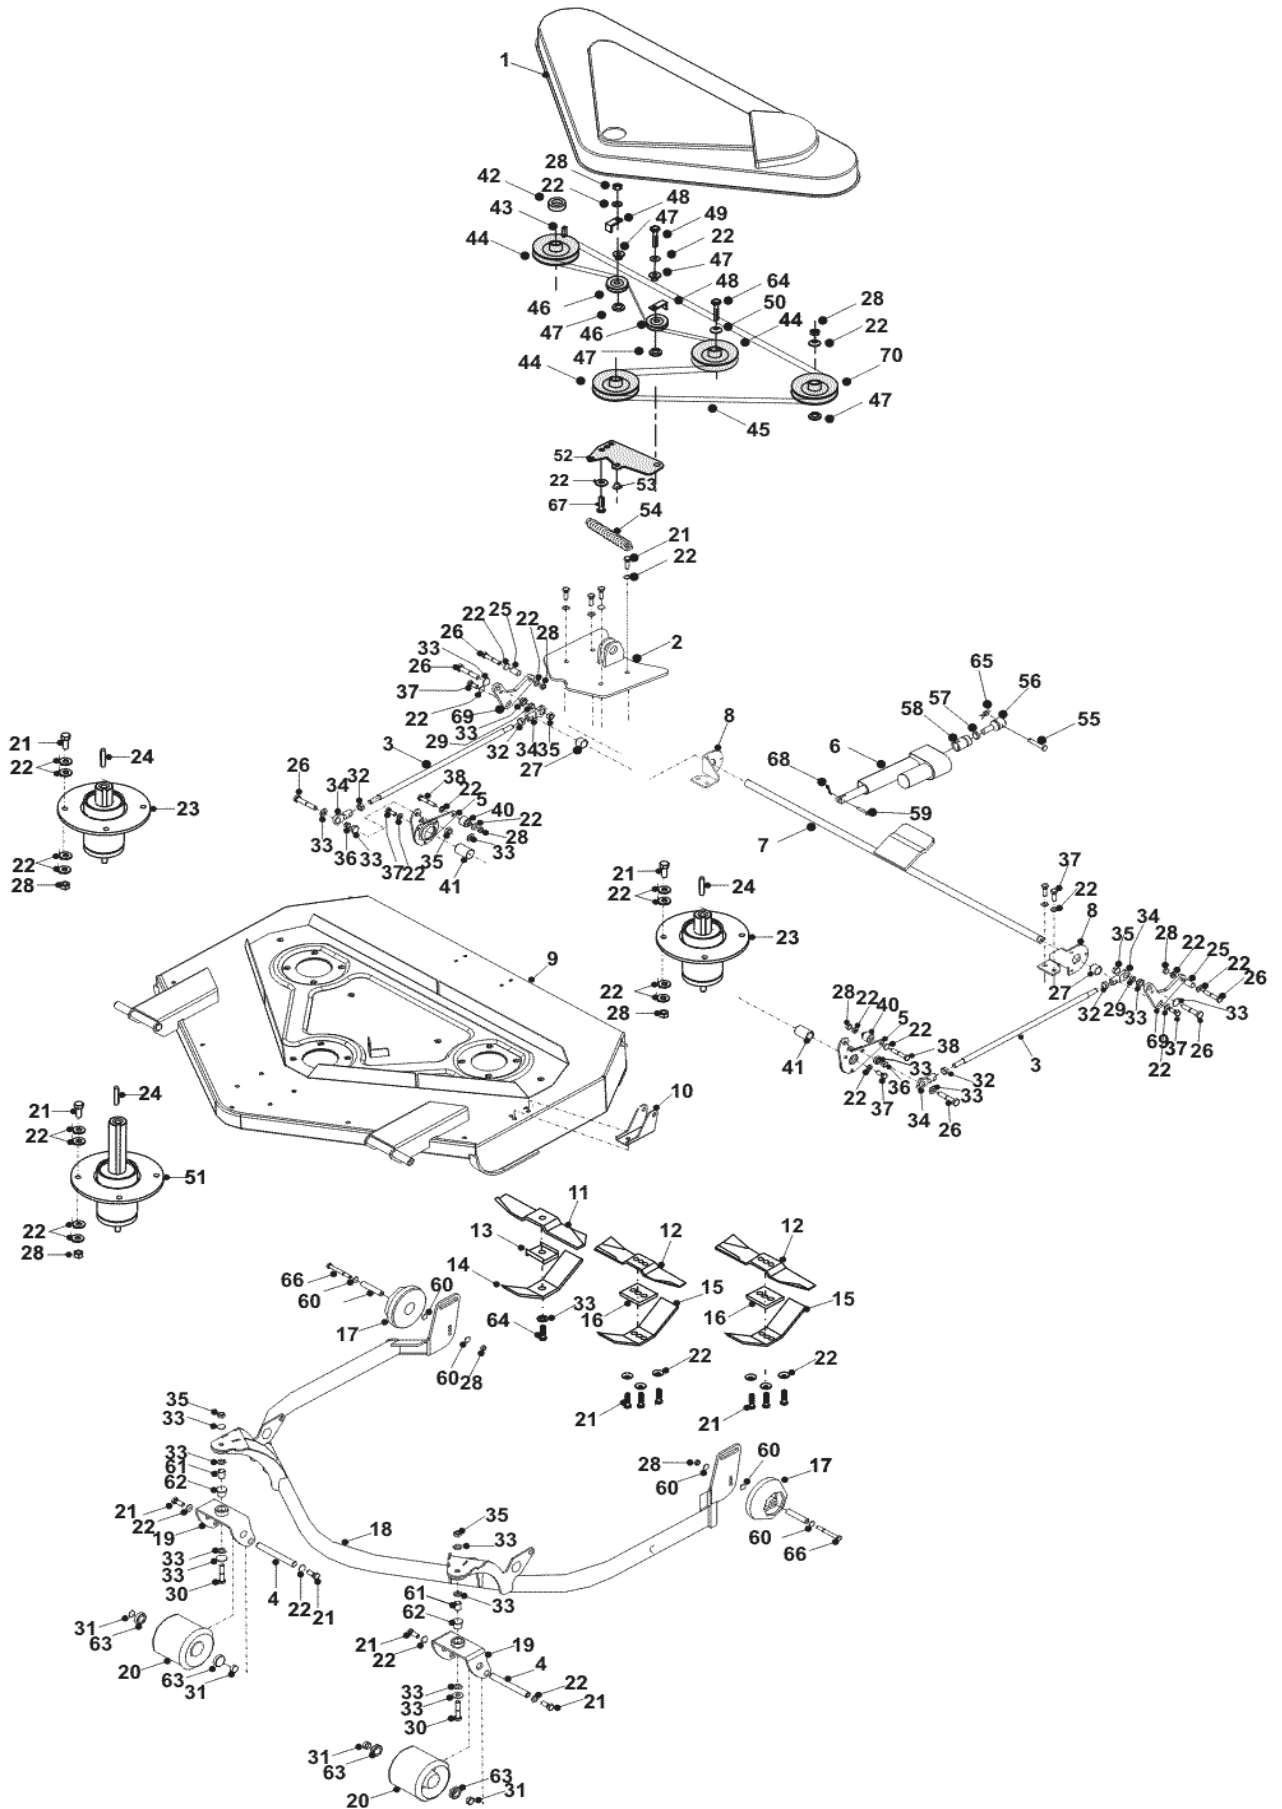

COUNTAX 36" HIGH GRASS MULCHING DECK (BEFORE 2006)

1	148002200	NEW PART NO: 148993100 36" PLASTIC DECK LID COVER
2	328963700	X/W SERIES 36" PICKUP PLATE WELD ASSY
3	189507800	X & W SERIES 36" HGM LINK ROD
4	189510900	X/W SERIES CASTER AXLE
5	301145200	NEW PART NO: 301981000 FRONT PIVOT PLATE LH
5	301145200	NEW PART NO: 301981100 FRONT PIVOT PLATE RH
6	449664100	X SERIES HIWIN ACTUATOR
7	32954900	X & W SERIES 36" HGM SHAFT WELDED ASSY
8	30837100	X & W SERIES RH REAR BEARING BRACKET
8	30837200	X & W SERIES LH REAR BEARING BRACKET
9	327176800	36" HGM DECK WELDED ASSY 2001 VERSION
10	301145300	36" HGM ACTUATOR MOUNTING BRACKET
11	16000400	15" R/H HGM BLADE
12	16000500	15" L/H HGM BLADE
13	16000700	HGM BLADE BRACKET
14	16000100	15" BLADE BRIDGE
15	16000200	NEW PART NO: 16000300 BLADE, 3 HOLE
16	27006600	NEW PART NO: 271116600 BLADE SPACER
17	149495800	ANTISCALP WHEEL-MARCH 2000
18	32988300	X-SERIES 36" HGM DECK OUTER FRAME
19	328962200	DECK CASTER BRACKET WELDED ASSEMBLY
20	148019400	FRONT DECK CASTOR WHEELS
21	02826000	BOLT M8 X 25MM
22	088000100	M8 SPRING WASHER
23	40503707	NEW PART NO: 40503607 BEARING HOUSING ASSY SHORT
24	09830600	NEW PART NO: 09921900 KEY
25	189502700	SPACER 12.7OD/ 10.2 ID / 9MM LONG
26	018002300	M10 X 50 HEX HEAD BOLT
27	174003600	31350701 NEW PART NO: 31330002 ROLLER SHAFT SPACER
28	04886100	M10 NYLOC NUT
29	18950300	10MM ROSE JOINT SPACER
30	018002300	M10 X 50 HEX HEAD BOLT
31	189511000	X/W SERIES CASTER WHEEL SPACER
32	04872100	M10 LOCKNUT
33	088002400	WASHER 10.8ID X 20.7OD X 2MM THICK