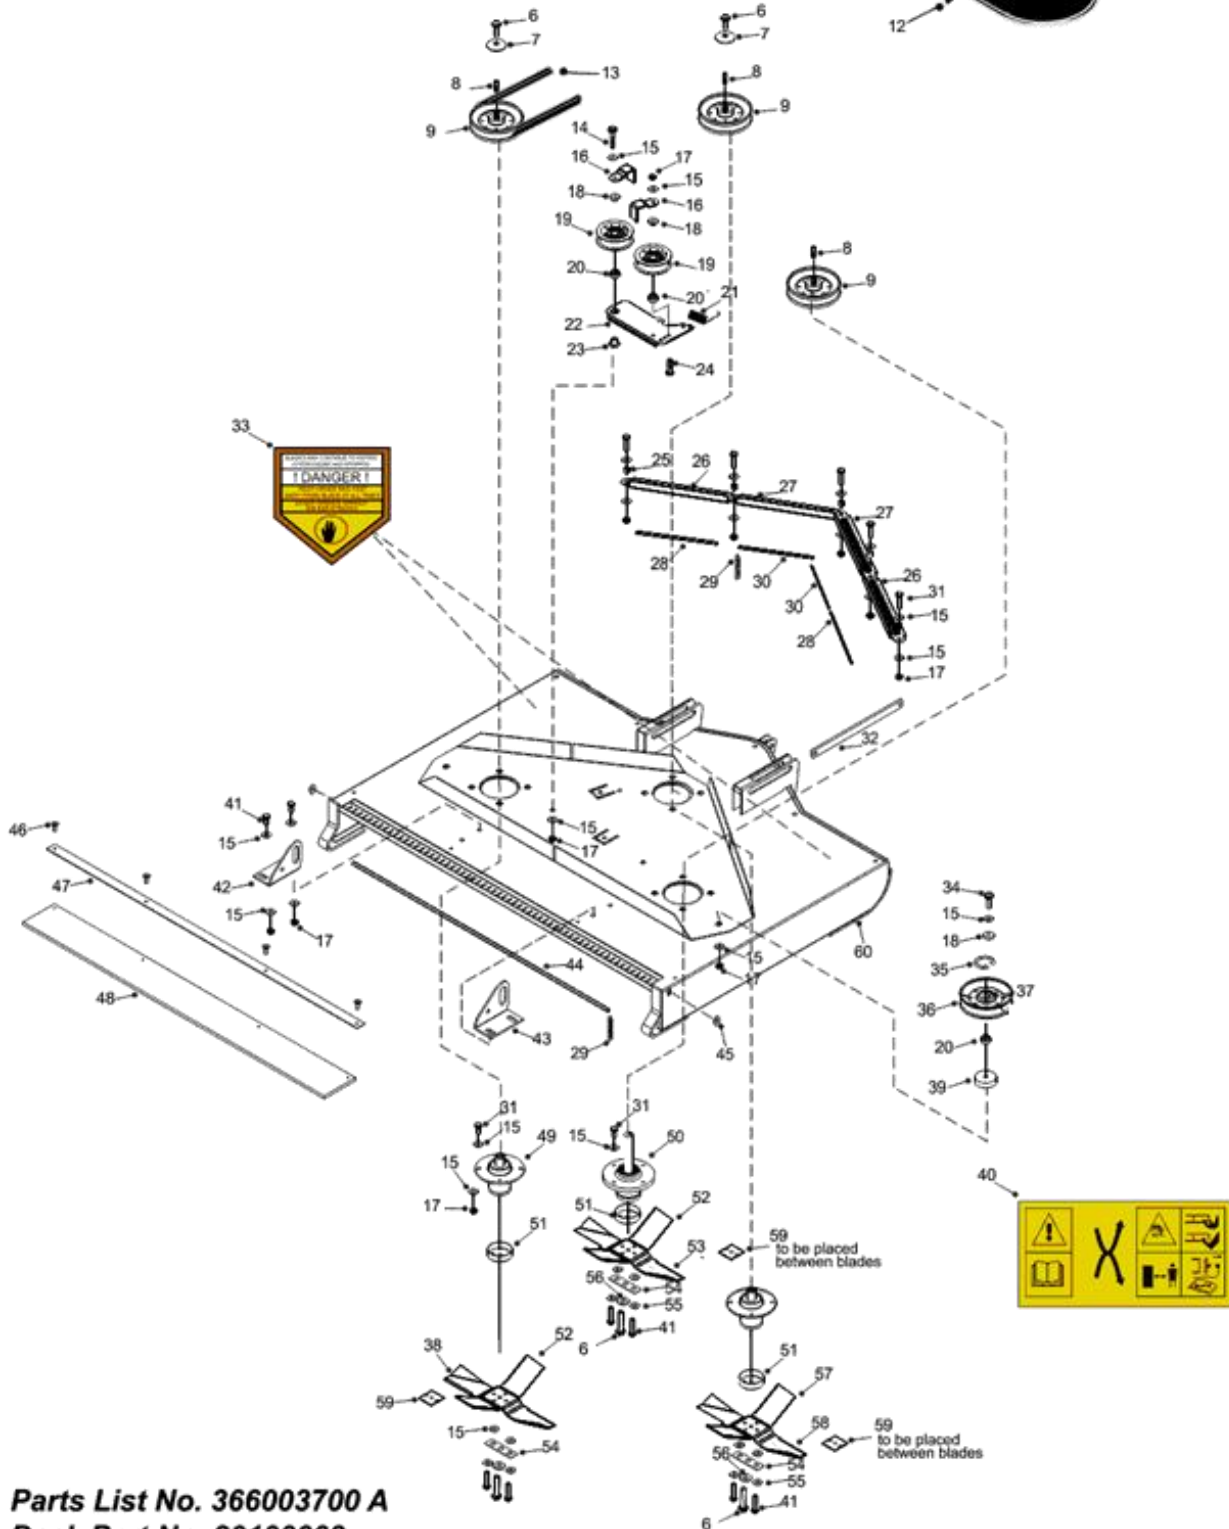

TRACTOR 36" HGM DECK 2011

36" Deck Belt Layout

Parts List No. 366003700 A
 Deck Part No. 20100003
 Revision 2011

1	149557900	OBSOLETE
2	149497400	UNIVERSAL DECK PULLEY COVER 2001
3	128000100	RIVIT, FOR MULCH DECK LINER
4	327180000	36-44 MULCH DECK DRIVE PULLEY GUARD, 02
5	148017900	36" HGM DECK ONLY - PRE DRILLED HOLE
6	02886000	M10 X 30 S/SCREW BZP
7	08819900	DOME WASHER 1.3/4OD X 3/8ID X 1/8
8	09830600	NEW PART NO: 09921900 KEY
9	20869502	5"INTERNAL PULLEY/KEYWAY
10	228000100	B51 DECK DRIVE BELT
11	183530500	36",38",42"HGM DECK DRIVE PULLEY
12	018002600	SELF TAPPING SET SCREW (M5X12)
13	22869800	AA105 BELT
14	018001700	NEW PART NO: 018003200 BOLT
15	088003700	WASHER - M8 X 21 X 1.6
16	301123800	JOGGLED BELT RETAINING PULLEY BRACKET
17	04850600	NEW PART NO: 04920100 NYLOC NUT
18	31351100	SWEEPER JOCKEY CAP
19	20811500	PTO JOCKEY PULLEY (CAPITOL)
20	18831600	SPACER JOCKEY WHEEL
21	25906200	42" DECK TENSION SPRING
22	32731000	BELT TENSION PLATE 96
23	183853800	UNIVERSAL JOCKEY PIVOT SPACER
24	018001800	BOLT M8 X 50MM
25	31302800	SPACER 7MM X 5/16ID
26	307178800	INNER CHAIN SUPPORT
27	307178700	CHAIN SUPPORT LONG
28	318961100	CHAIN ROD
29	238000500	36" HGM CHAIN 7M
30	318961200	OBSOLETE
31	01935700	M8 X 35MM BOLT COMPRESSOR 11/95
32	298123900	48 IBS 44 & 36 HGM 4WD DECK TENSION BAR
33	35803300	RIDER DECK DANGER DECAL
34	028662600	BOLT M8 X 55
35	07847600	CIRCLIP 40MM