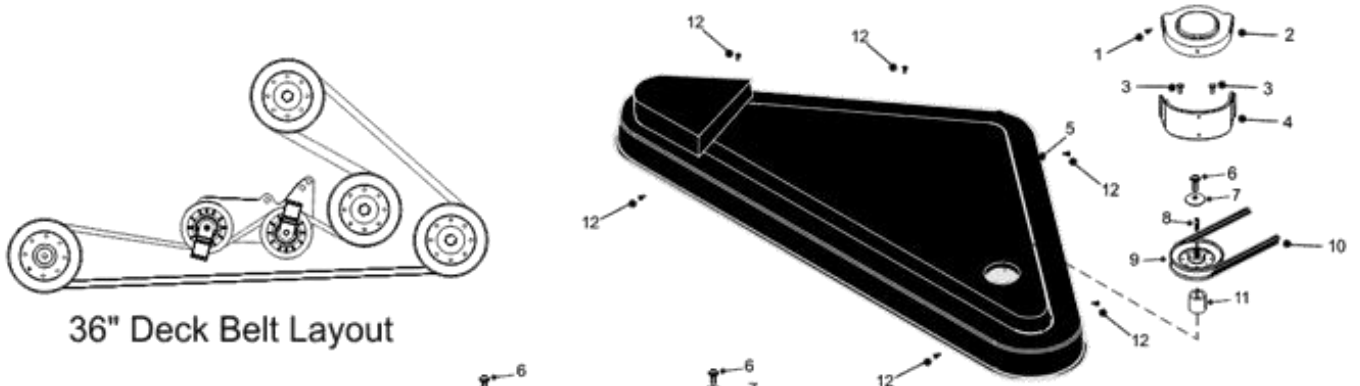

TRACTOR 36" HGM DECK 2011

36" Deck Belt Layout

Parts List No. 366003700 A
 Deck Part No. 20100003
 Revision 2011

1	149557900	OBSOLETE
2	149497400	UNIVERSAL DECK PULLEY COVER 2001
3	128000100	RIVIT, FOR MULCH DECK LINER
4	327180000	36-44 MULCH DECK DRIVE PULLEY GUARD, 02
5	148017900	36" HGM DECK ONLY - PRE DRILLED HOLE
6	02886000	M10 X 30 S/SCREW BZP
7	08819900	DOME WASHER 1.3/4OD X 3/8ID X 1/8
8	09830600	NEW PART NO: 09921900 KEY
9	20869502	5"INTERNAL PULLEY/KEYWAY
10	228000100	B51 DECK DRIVE BELT
11	183530500	36",38",42"HGM DECK DRIVE PULLEY
12	018002600	SELF TAPPING SET SCREW (M5X12)
13	22869800	AA105 BELT
14	018001700	NEW PART NO: 018003200 BOLT
15	088003700	WASHER - M8 X 21 X 1.6
16	301123800	JOGGLED BELT RETAINING PULLEY BRACKET
17	04850600	NEW PART NO: 04920100 NYLOC NUT
18	31351100	SWEEPER JOCKEY CAP
19	20811500	PTO JOCKEY PULLEY (CAPITOL)
20	18831600	SPACER JOCKEY WHEEL
21	25906200	42" DECK TENSION SPRING
22	32731000	BELT TENSION PLATE 96
23	183853800	UNIVERSAL JOCKEY PIVOT SPACER
24	018001800	BOLT M8 X 50MM
25	31302800	SPACER 7MM X 5/16ID
26	307178800	INNER CHAIN SUPPORT
27	307178700	CHAIN SUPPORT LONG
28	318961100	CHAIN ROD
29	238000500	36" HGM CHAIN 7M
30	318961200	OBSOLETE
31	01935700	M8 X 35MM BOLT COMPRESSOR 11/95
32	298123900	48 IBS 44 & 36 HGM 4WD DECK TENSION BAR
33	35803300	RIDER DECK DANGER DECAL
34	028662600	BOLT M8 X 55
35	07847600	CIRCLIP 40MM