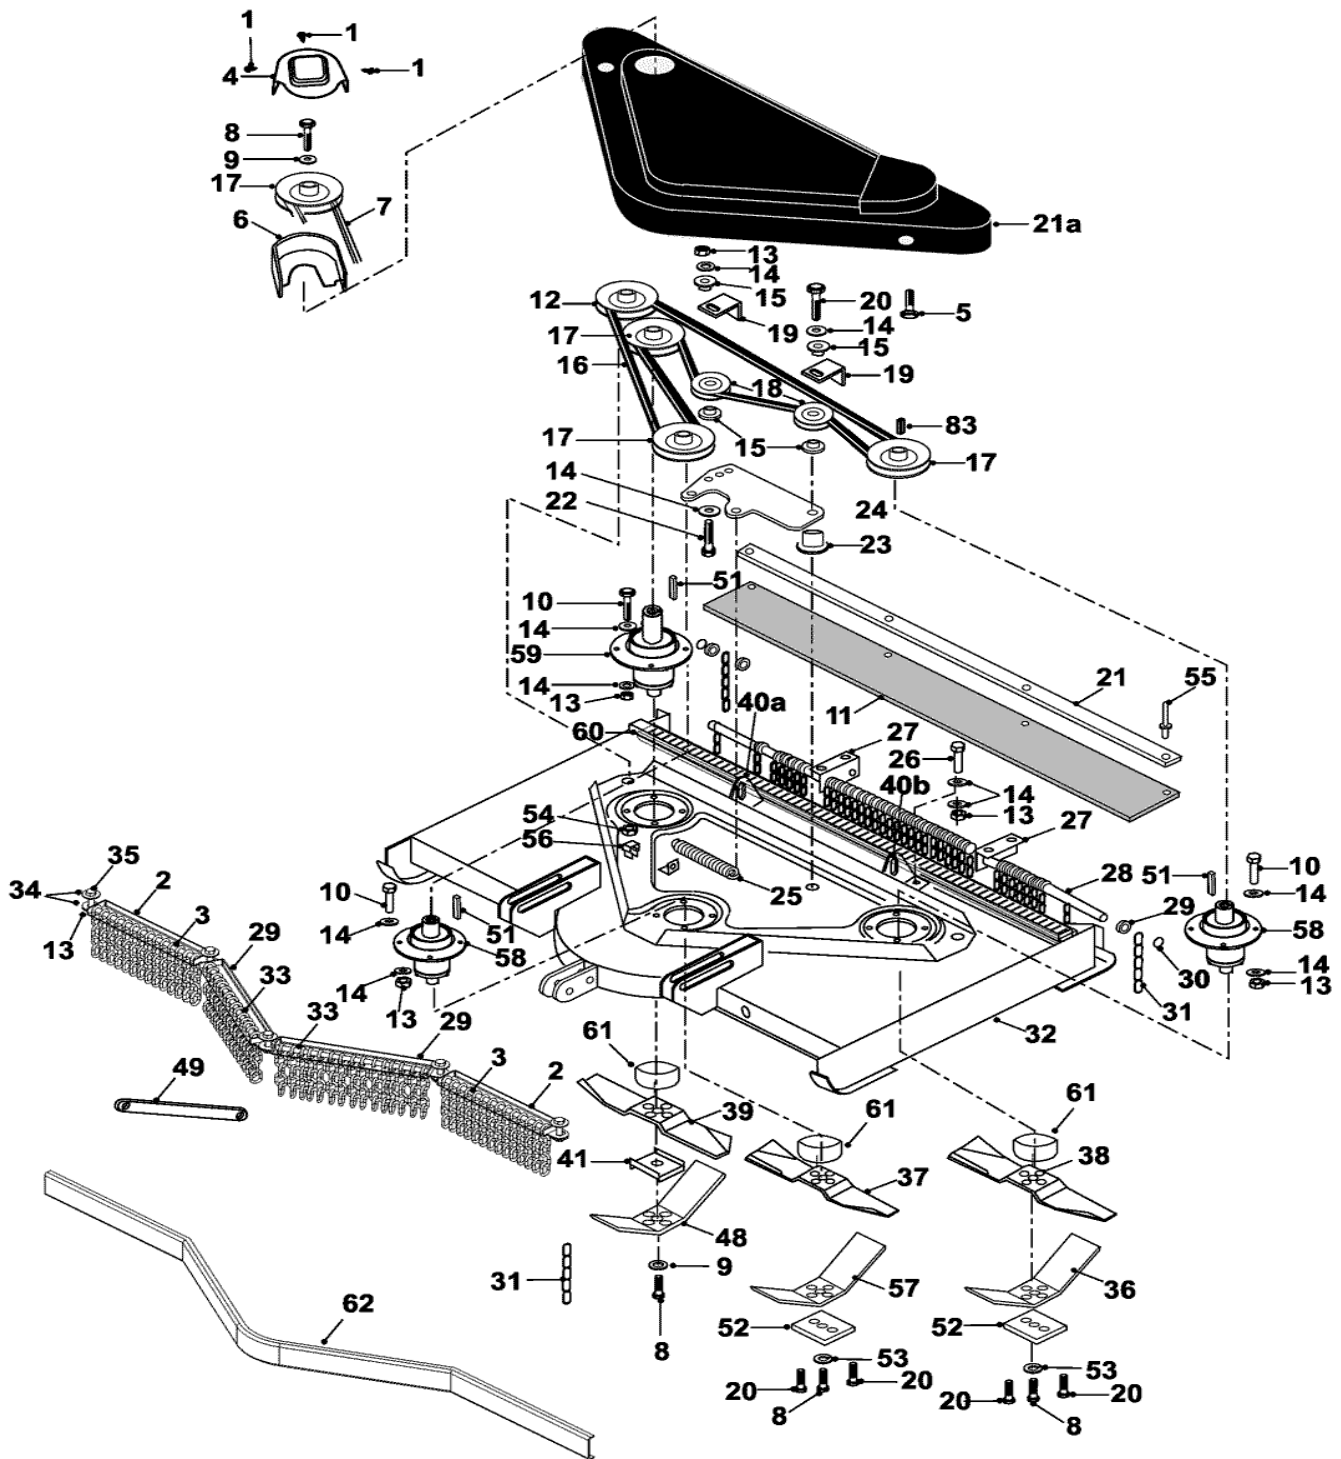

COUNTAX 36" HIGH GRASS MULCHING DECK FROM 01/2006 TO 01/2011

1	4958	FIRTREE FASTENER
2	307178801	OBSOLETE
3	313020900	OBSOLETE
4	149497400	UNIVERSAL DECK PULLEY COVER 2001
5	02940500	M5 X 16MM POZI PAN HEAD ZINC PLATED
6	327180100	HGM/IBS DECK PULLEY COVER, DRIVEN
7	228000100	B51 DECK DRIVE BELT
8	018002100	NEW PART NO: 02886000 M10X30 SCREW
9	08819900	DOME WASHER 1.3/4OD X 3/8ID X 1/8
10	02826000	BOLT M8 X 25MM
11	148004800	REAR DECK RUBBER FLAP
12	20869600	NEW PART NO: 209044600 DECK IDLER PULLEY
13	04850600	NEW PART NO: 04920100 M8 NYLOC NUT
14	089418600	WASHER M8 X 25 X 3 UNPLATED
15	18831600	SPACER JOCKEY WHEEL
16	22869800	AA105 BELT
17	20869501	NEW PART NO: 20869502 5" INTERNAL PULLEY
18	20811500	PTO JOCKEY PULLEY (CAPITOL)
19	27105800	BELT RETAINING BRACKET
20	01850700	NEW PART NO: 028663200 HEX BOLT
21A	148002700	NEW PART NO: 148002701 38" MULCH DECK LID
21	301053800	HIGH GRASS MULCHER RUBBER FLAP FIX STRIP
22	02941000	BOLT M8 X 45MM (VAC)
23	31328900	NEW PART NO: 183853800 JOCKEY PIVOT SPACER
24	32731000	BELT TENSION PLATE 96
25	25906200	42" DECK TENSION SPRING
26	01852000	BOLT M8 X 70MM COACH BOLT
27	301049400	OBSOLETE
28	313007200	HGM REAR CHAIN ROD
29	307178701	OBSOLETE
30	08123400	CAPPED LOCK WASHER
31	238000300	NEW PART NO: 238000500 36" HGM CHAIN
32	321001100	NEW PART NO: 327176400 36" DECK SHELL ASSY
33	313021000	36" HGM CHAIN ROD, LONG
34	088003700	WASHER - M8 X 21 X 1.6
35	018005700	HX HD BOLT,ZINK PLT & CLEAR PASSIVATED
37	16000600	12" HGM BLADE
38	16000500	15" L/H HGM BLADE
39	16000400	15" R/H HGM BLADE