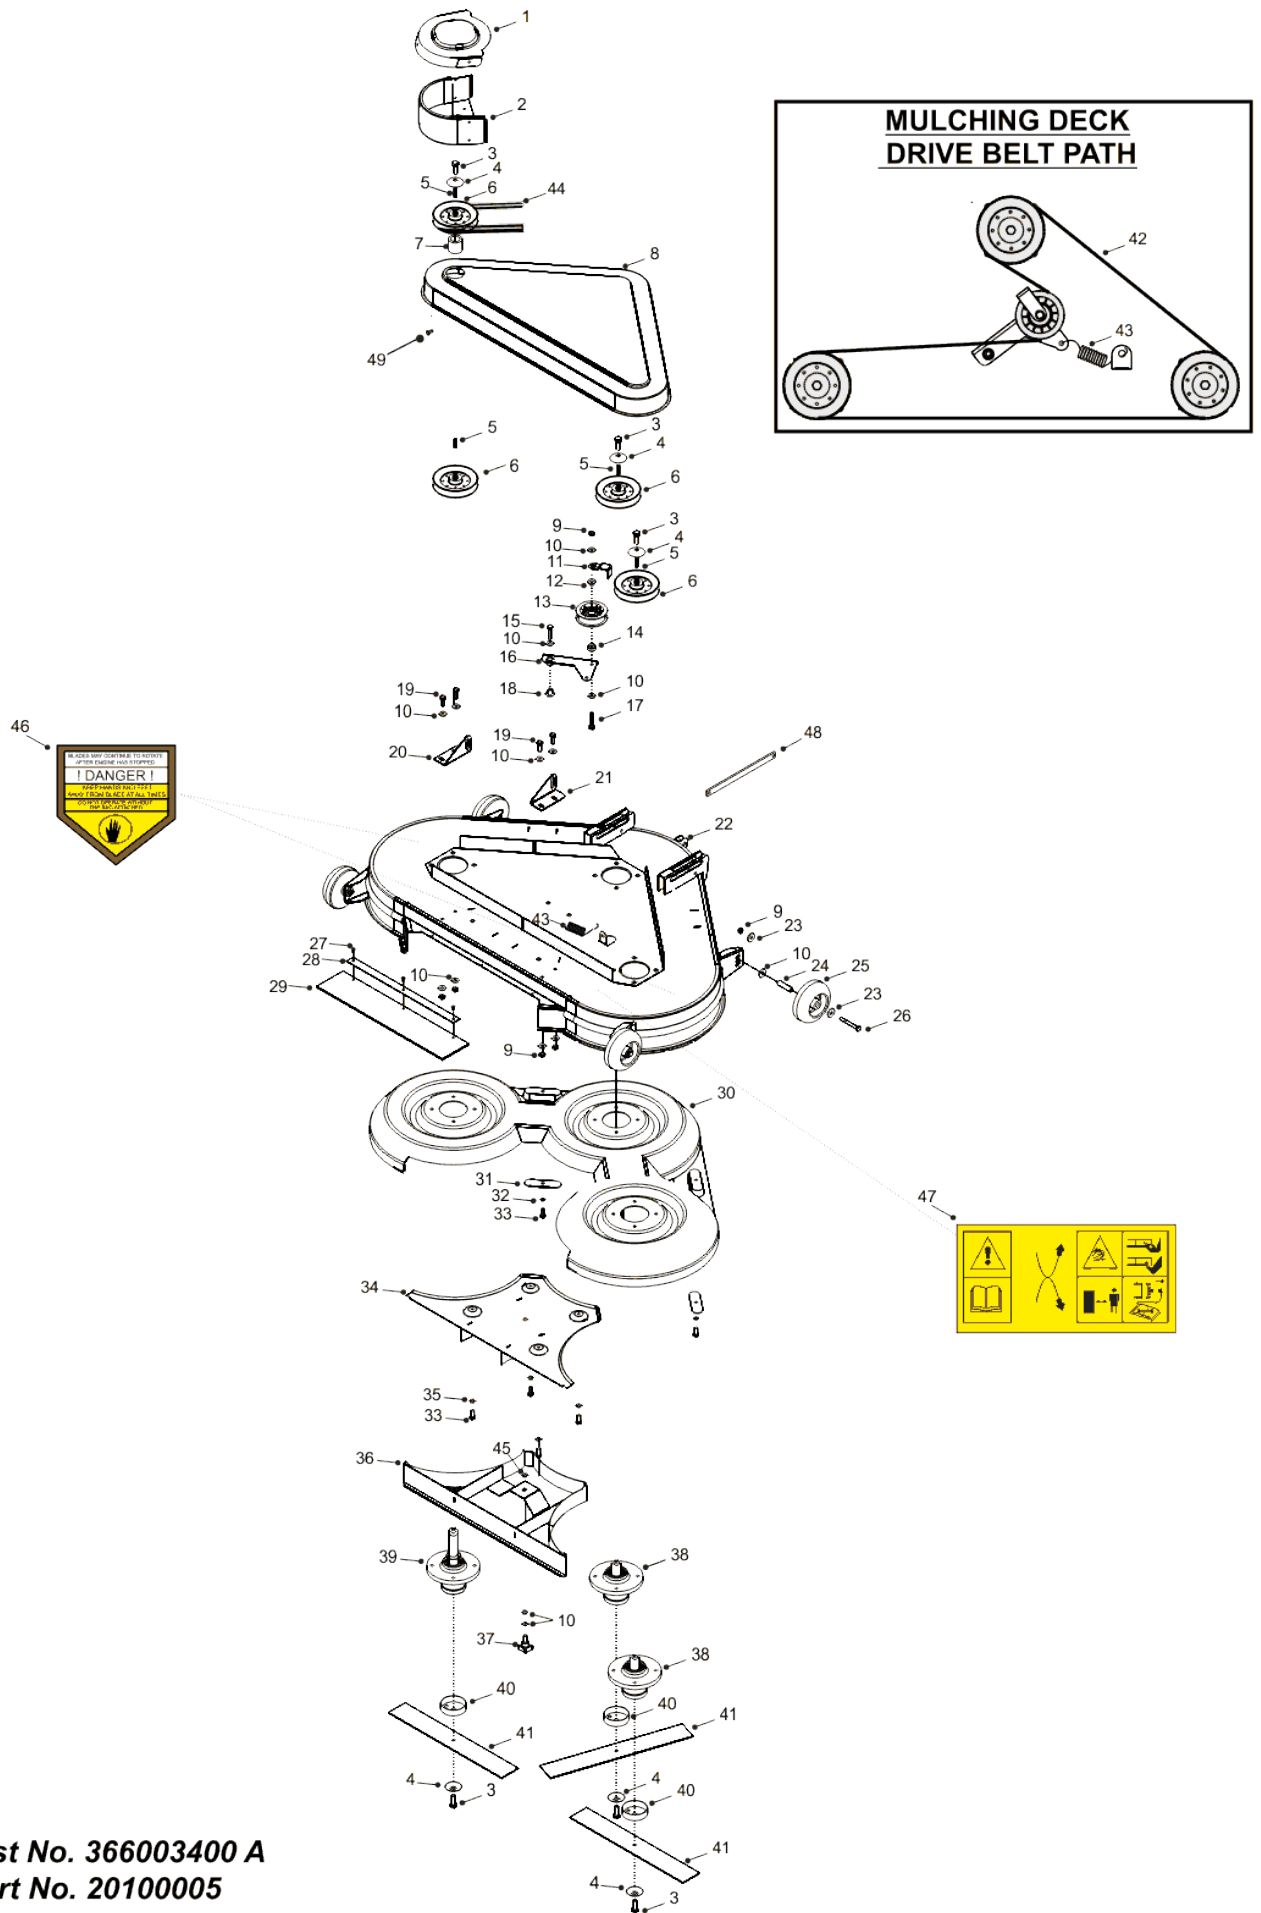

TRACTOR 44" COMBI

Parts List No. 366003400 A
 Deck Part No. 20100005
 Revision January 2010

1	149497400	UNIVERSAL DECK PULLEY COVER 2001
2	327180000	36-44 MULCH DECK DRIVE PULLEY GUARD, 02
3	02886000	M10 X 30 S/SCREW BZP
4	08819900	DOME WASHER 1.3/4OD X 3/8ID X 1/8
5	09830600	NEW PART NO: 09921900 KEY
6	20869502	5"INTERNAL PULLEY/KEYWAY
7	31328303	NEW PART NO: 31328301 DECK DRIVE PULLEY SPACER
8	148004001	44" MULCH LID
9	04920100	M8 NYLOC NUT
10	088003700	WASHER - M8 X 21 X 1.6
11	307187100	BELT KEEPER
12	31351101	NEW PART NO: 31351100 SWEEPER JOCKEY CAP
13	20811500	PTO JOCKEY PULLEY (CAPITOL)
14	18831602	NEW PART NO: 18831600 SPACER JOCKEY WHEEL
15	01935700	M8 X 35MM BOLT COMPRESSOR 11/95
16	32734600	MULCH DECK BELT TENSION PLATE
17	02941000	BOLT M8 X 45MM (VAC)
18	183853800	UNIVERSAL JOCKEY PIVOT SPACER
19	02826000	BOLT M8 X 25MM
20	301062701	NEW PART NO: 301062700 L/H REAR DECK BRACKET
21	301062801	NEW PART NO: 301062800 R/H REAR DECK BRACKET
22	327885300	44" COMBI DECK SHEL
23	089418600	WASHER M8 X 25 X 3 UNPLATED
24	178966100	ANTI SCALP WHEEL HUB
25	149495800	ANTISCALP WHEEL-MARCH 2000
26	02850700	NEW PART NO: 028663200 HEX BOLT
27	12824400	POP RIVET 5MM X 10MM
28	541113000	SWEEPER & COMBI DECK FLAP STRIP
29	148989300	NEW PART NO: 14868900 RUBBER FLAP
30	148989400	44" COMBI DECK LINER
31	301956801	NEW PART NO: 301956800 LINER PLATE
32	088000100	M8 SPRING WASHER
33	02825900	BOLT, M8 X 20MM
34	327883301	OBSOLETE
35	088662300	M8 X 16MM WASHER
36	327883201	OBSOLETE New Part No: 327883200 44" Combi Top Stiffener Assy