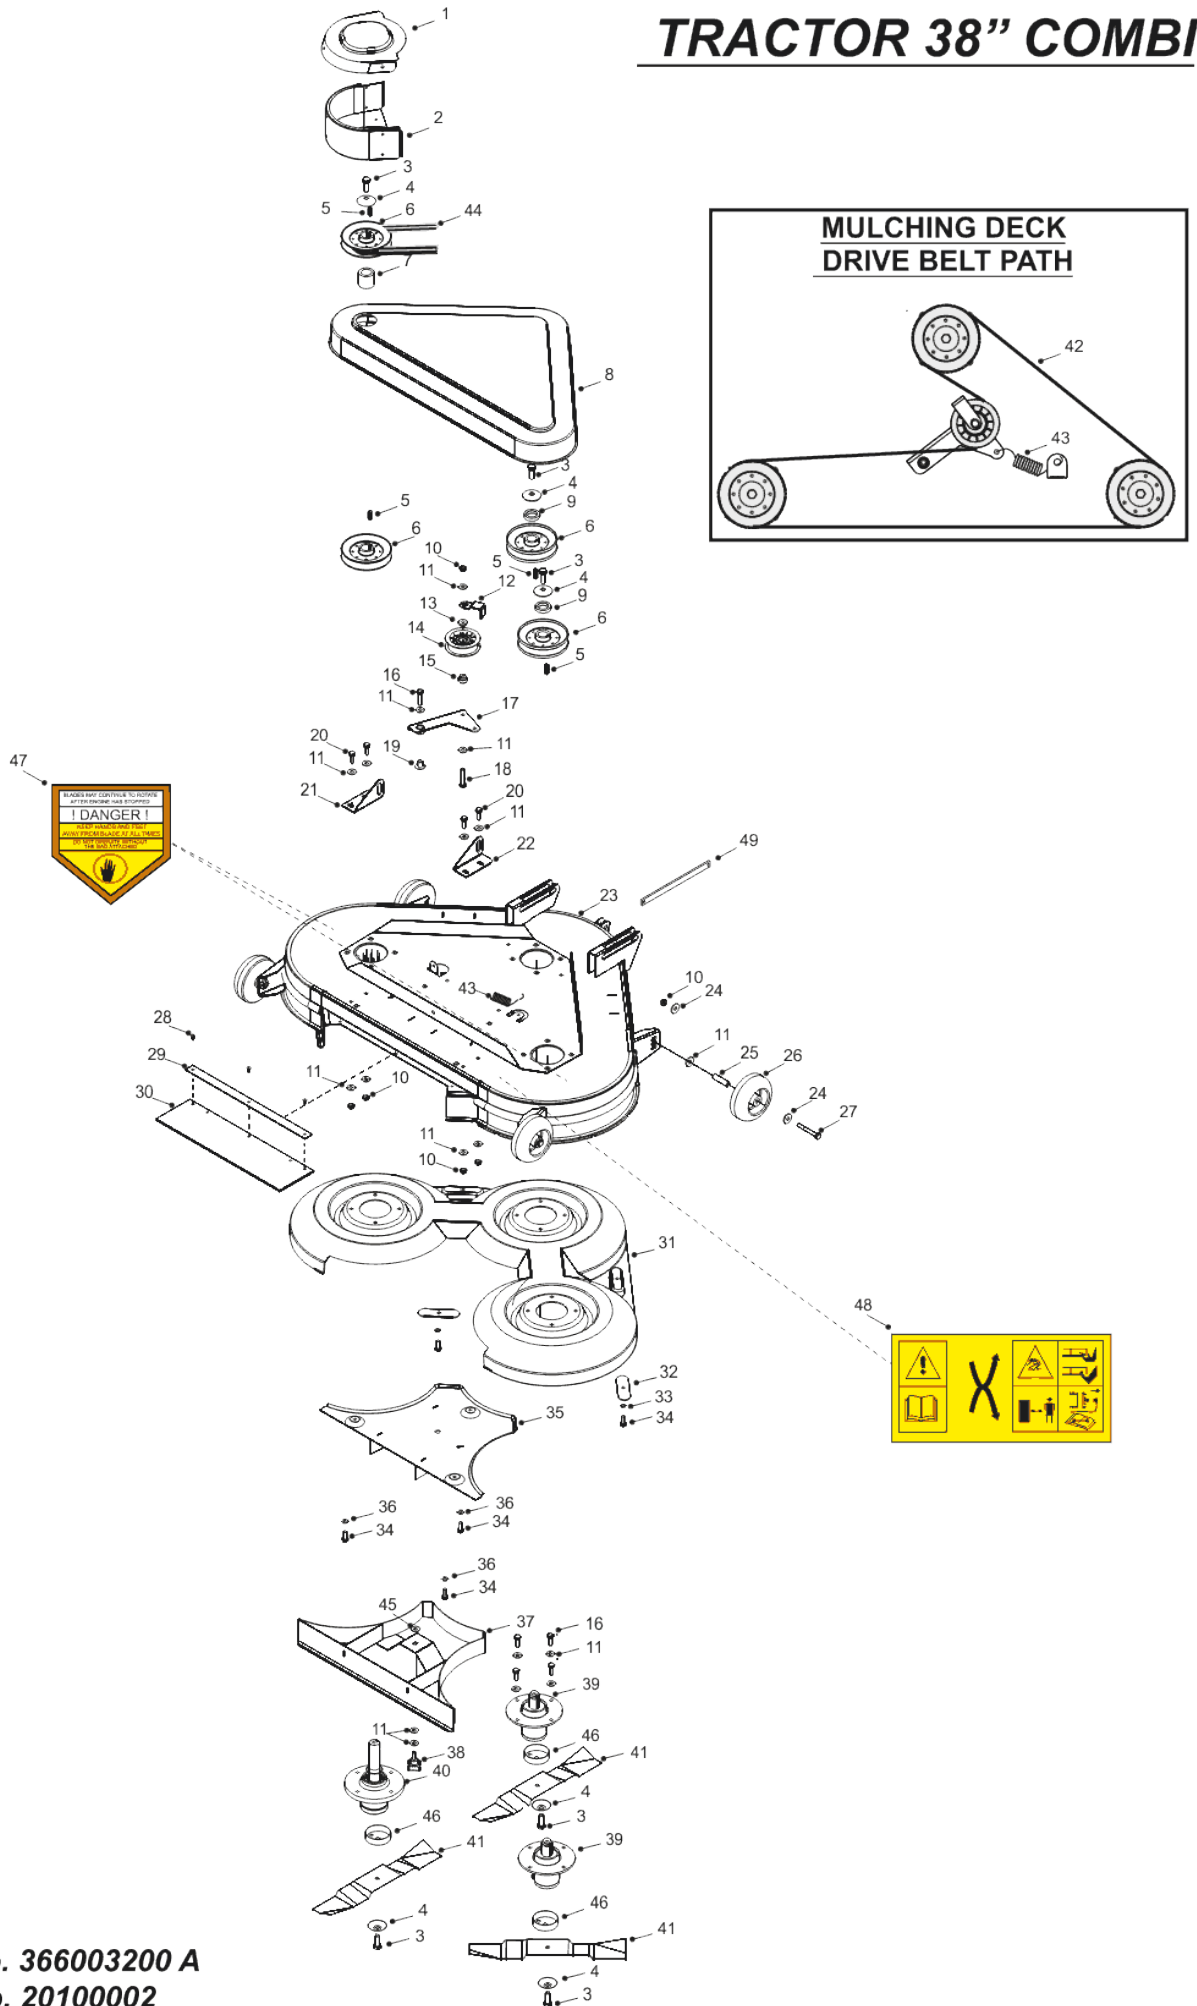

# TRACTOR 38" COMBI

Parts List No. 366003200 A  
 Deck Part No. 20100002  
 Revision January 2010

1	088003700	WASHER - M8 X 21 X 1.6
1	149497400	UNIVERSAL DECK PULLEY COVER 2001
2	327180000	36-44 MULCH DECK DRIVE PULLEY GUARD, 02
3	02886000	M10 X 30 S/SCREW BZP
4	08819900	DOME WASHER 1.3/4OD X 3/8ID X 1/8
5	09830600	NEW PART NO: 09921900 KEY
6	20869502	5" INTERNAL PULLEY/KEYWAY
7	31328303	NEW PART NO: 31328301 DECK DRIVE PULLEY SPACER
8	148002701	38" MULCH DECK LID
9	018002600	SELF TAPPING SET SCREW (M5X12)
10	04920100	M8 NYLOC NUT
11	088003700	WASHER - M8 X 21 X 1.6
12	307187100	BELT KEEPER
13	31351101	NEW PART NO: 31351100 SWEEPER JOCKEY CAP
14	20811500	PTO JOCKEY PULLEY (CAPITOL)
15	18831602	NEW PART NO: 18831600 SPACER JOCKEY WHEEL
16	01935700	M8 X 35MM BOLT COMPRESSOR 11/95
17	32734600	MULCH DECK BELT TENSION PLATE
18	02941000	BOLT M8 X 45MM (VAC)
19	183853800	UNIVERSAL JOCKEY PIVOT SPACER
20	02826000	BOLT M8 X 25MM
21	30121400	L/H REAR DECK BRACKET
22	30121300	R/H REAR DECK BRACKET
23	327875200	38" COMBI TRACTOR WELDED DECK ASSEMBLY
24	089418600	WASHER M8 X 25 X 3 UNPLATED
25	178966100	ANTI SCALP WHEEL HUB
26	149495800	ANTISCALP WHEEL-MARCH 2000
27	02850700	NEW PART NO: 028663200 HEX BOLT
28	12824400	POP RIVET 5MM X 10MM
29	541113000	SWEEPER & COMBI DECK FLAP STRIP
30	14868901	NEW PART NO: 14868900 RUBBER FLAP
31	148988500	38" COMBI DECK LINE
32	301956801	NEW PART NO: 301956800 LINER PLATE
33	088000100	M8 SPRING WASHER
34	02825900	BOLT, M8 X 20MM
35	327874603	X/W 38" COMBI DECK TOP PLATE ASSEMBLY