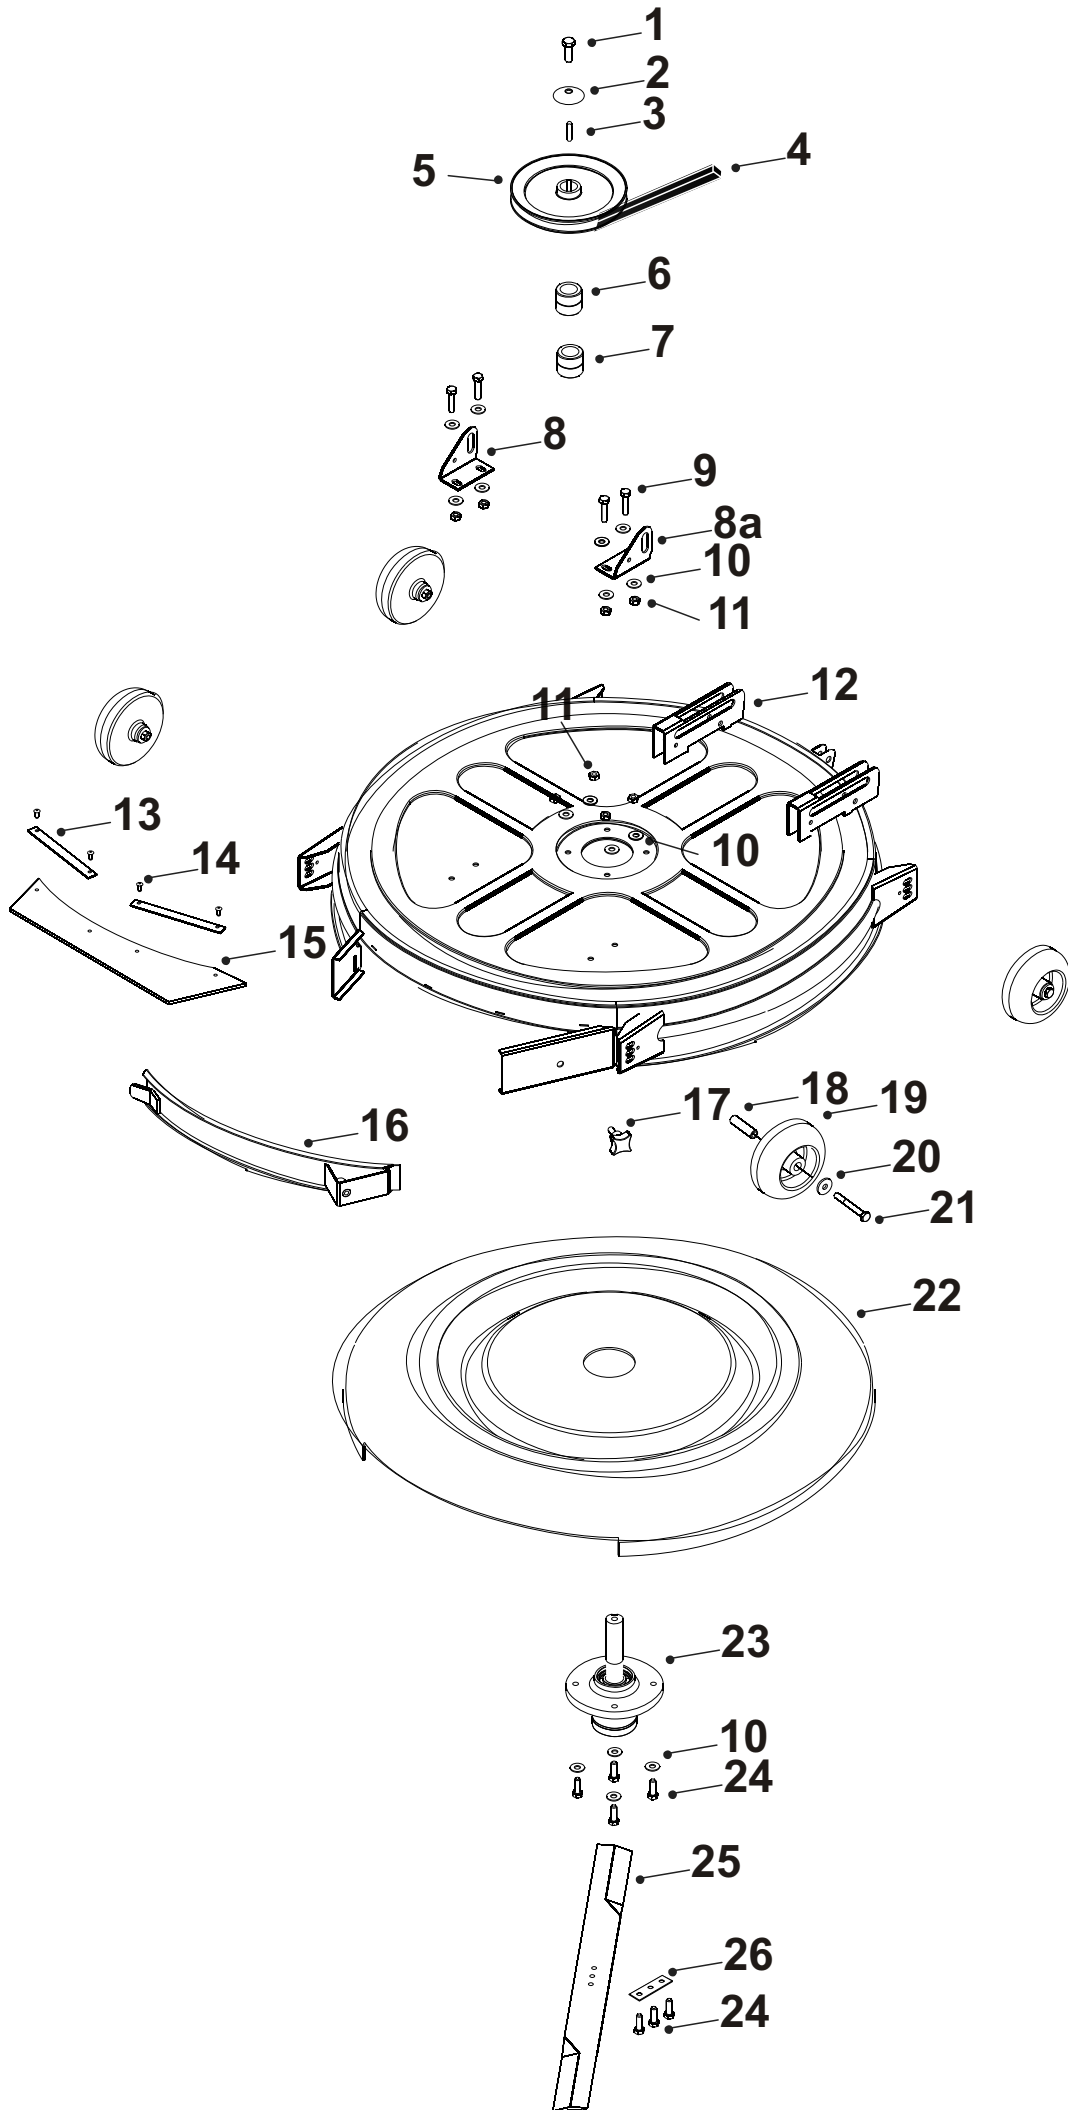

C330 & S130 COMBI DECK

C330 & S130 30" COMBI DECK PARTS LIST

	PART DESCRIPTION	PART NUMBER
1	M10 x 30mm Bolt	02886000
2	Domed Washer	08819900
3	Key ¼ Square x 1 ¼"	09853401
4	Deck Drive Belt B45	228986200
5	7" Pulley	20870202
6	Deck Drive Pulley Spacer	31328303
7	35mm Spacer	183015500
8	Deck Bracket RH	30121301
8a	Deck Bracket LH	30121401
9	M8 X 25 Set Screw	01916900
10	M8 Washer	08819500
11	M8 Nyloc Nut	04850600
12	C330 & S130 Combi Welded Assembly	327874800
13	C330 & S130 Combi Mud Flap Brackets	541027500
14	4.8 Rivet	12847900
15	30" Combi Rubber	148988700
16	30" Combi Back Bottom Stiffener Assembly	327875000
17	Hand wheel 40mm/M8 thread	149552800
18	Scuff Wheel Hub	31337600
19	Scalp Wheel	149495800
20	M8 x 25 x 3mm Washer	089418600
21	M8 x 70mm Bolt	028663200
22	Mulch Liner	148004100
23	Long Bearing Housing	40503507
24	M8 x 35mm bolt	01935700
25	Mulch Blade	169381100
26	Deck Locking Tab Washer	301903500