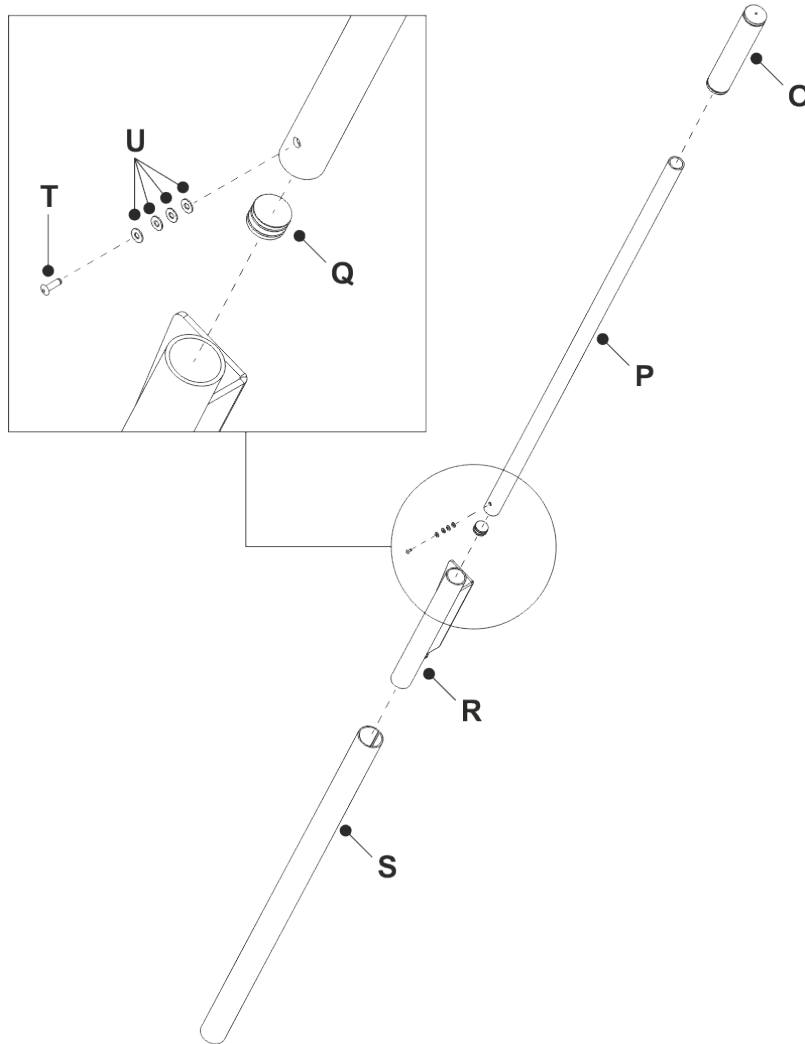

B, C, F & T SERIES MK 4 TRACTOR
300 LITRE NET PARTS LIST

Edition -
Parts List No. 366022600 -
SECTION 1
June 2014

D	04920100	M8 NYLOC NUT
A	049382600	M5 CAGE NUT 3MM MAT
C	08819500	WASHER 5/16 T3 LP ZINC PLATED
B	183010300	Q.R. BALL END SHAFT
E	183536700	C SERIES NET TURNED PIVOT
F	327812602	OBSOLETE
G	327812702	OBSOLETE

Edition -
Parts List No. 366022600 -
SECTION 2

June 2014

H	019479500	M5 X 16MM FLANG BUTT HD SCKT DRIVE SCREW
LL	028004000	M5 X 30MM CSK SOCKET HEAD SCREW, BLACK
J	04885900	M5 NYLOC NUT
I	088002800	M5 WASHER FORM C O/D 12.5MM
KK	119071600	MAGNET, BONNET CATCH
N	12824400	POP RIVET 5MM X 10MM
K1	148986700	C SERIES NET LID 2008
K2	149592200	LID, NET LID C-SERIES ORANGE
MM	259406000	WAVE SPRING, C-SERIES NET MAGNET CATCH
L	301992300	C SERIES NET TOP LIF STIFFENER
M	542003100	FRENCH GUARDING PGC NET CONTACT BRACKET
JJ	549123000	BRKT, C-CERIES NET MAGNET MOUNT

Edition -
Parts List No. 366022600 -
SECTION 3

June 2014

U	088002800	M5 WASHER FORM C O/D 12.5MM
T	12860100	RIVET 4.8 X 16MM ALLOY POP 1031-4816
S	144000100	PGC HANDLE PLASTIC SLEEVE
Q	148987000	22MM PLASTIC BUNG TIG
O	148987100	RUBBER HANDLE GRIP IG166
P	179548200	PGC TIPPING HANDLE 2008
R	327814700	NEW PART NO: 327814701 TIPPING HANDLE BRACKET

FF	019482500	OBSOLETE
BB	04872100	M10 LOCKNUT
D	04920100	M8 NYLOC NUT
C	08819500	WASHER 5/16 T3 LP ZINC PLATED
Z	108000500	10MM SPRING PIN SHORT
AA	108000600	10MM X 1.5 CLEVIS SHORT
EE	128000700	4.8 X 20MM POP RIVET
T	12806100	OBSOLETE
N	12824400	POP RIVET 5MM X 10MM
W	14937101	VENTURIE PGC RUBBER - C SERIES NET
Y	178974701	OBSOLETE
CC	183010402	ADJUSTER LINK ROD
DD	183024900	QUICK RELEASE BALL JOINT
X	30146800	NEW PART NO: 30147200 SCRAPER PLATE
V	327812800	C SERIES NET FLOOR WELDED ASSEMBLY
GG	408800200	C SERIES NET, P CLIP & BASE ASSEMBLY 08