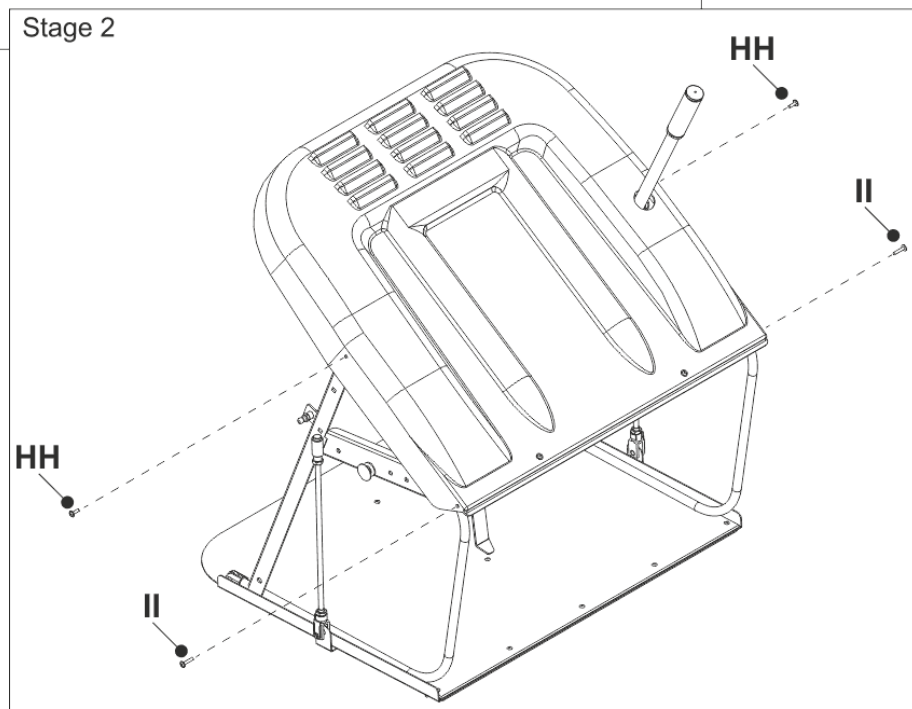

B, C, F & T SERIES MK 4 TRACTOR
300 LITRE NET PARTS LIST

Edition -
Parts List No. 366022600 -
SECTION 1
June 2014

D	04920100	M8 NYLOC NUT
A	049382600	M5 CAGE NUT 3MM MAT
C	08819500	WASHER 5/16 T3 LP ZINC PLATED
B	183010300	Q.R. BALL END SHAFT
E	183536700	C SERIES NET TURNED PIVOT
F	327812602	OBSOLETE
G	327812702	OBSOLETE

Edition -
Parts List No. 366022600 -
SECTION 3

June 2014

U	088002800	M5 WASHER FORM C O/D 12.5MM
T	12860100	RIVET 4.8 X 16MM ALLOY POP 1031-4816
S	144000100	PGC HANDLE PLASTIC SLEEVE
Q	148987000	22MM PLASTIC BUNG TIG
O	148987100	RUBBER HANDLE GRIP IG166
P	179548200	PGC TIPPING HANDLE 2008
R	327814700	NEW PART NO: 327814701 TIPPING HANDLE BRACKET

FF	019482500	OBSOLETE
BB	04872100	M10 LOCKNUT
D	04920100	M8 NYLOC NUT
C	08819500	WASHER 5/16 T3 LP ZINC PLATED
Z	108000500	10MM SPRING PIN SHORT
AA	108000600	10MM X 1.5 CLEVIS SHORT
EE	128000700	4.8 X 20MM POP RIVET
T	12806100	OBSOLETE
N	12824400	POP RIVET 5MM X 10MM
W	14937101	VENTURIE PGC RUBBER - C SERIES NET
Y	178974701	OBSOLETE
CC	183010402	ADJUSTER LINK ROD
DD	183024900	QUICK RELEASE BALL JOINT
X	30146800	NEW PART NO: 30147200 SCRAPER PLATE
V	327812800	C SERIES NET FLOOR WELDED ASSEMBLY
GG	408800200	C SERIES NET, P CLIP & BASE ASSEMBLY 08

Stage 1

Stage 2

Edition -
Parts List No. 366022600 -
SECTION 5

June 2014

II	018003700	FLANGED BUTTON HEAD BOLT - V2050 BONNET
HH	019479500	M5 X 16MM FLANG BUTT HD SCKT DRIVE SCREW