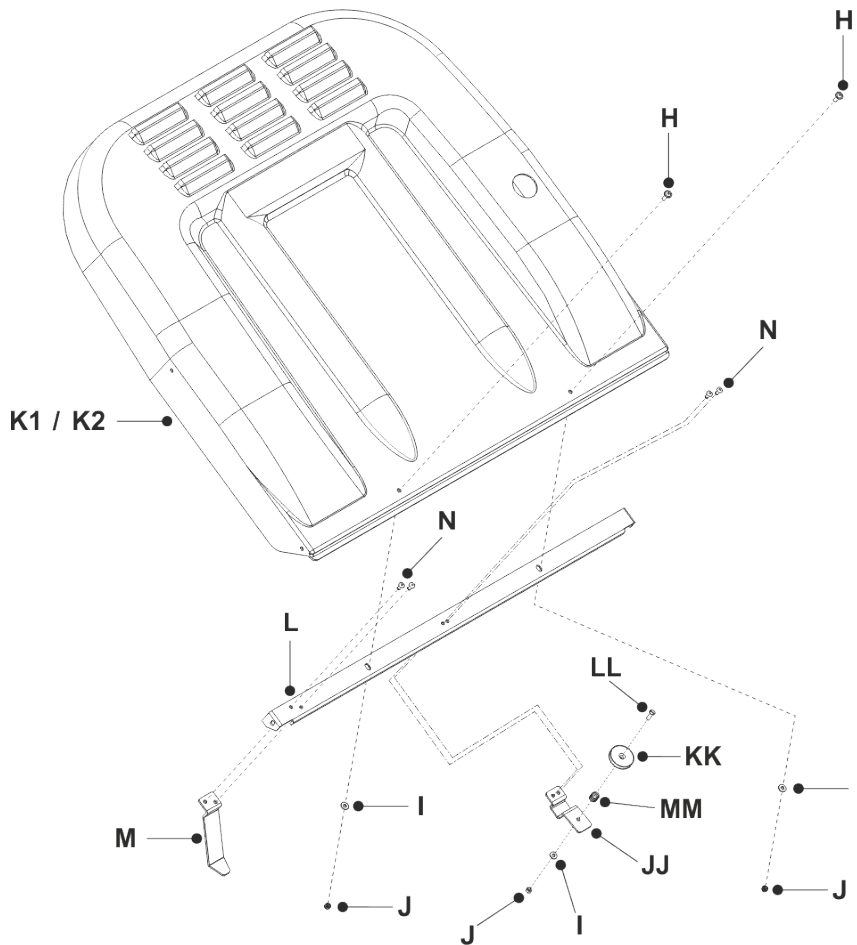

B, C, F & T SERIES MK 4 TRACTOR
300 LITRE NET PARTS LIST

Edition -
Parts List No. 366022600 -
SECTION 1
June 2014

D	04920100	M8 NYLOC NUT
A	049382600	M5 CAGE NUT 3MM MAT
C	08819500	WASHER 5/16 T3 LP ZINC PLATED
B	183010300	Q.R. BALL END SHAFT
E	183536700	C SERIES NET TURNED PIVOT
F	327812602	OBSOLETE
G	327812702	OBSOLETE

Edition -
Parts List No. 366022600 -
SECTION 2

June 2014

H	019479500	M5 X 16MM FLANG BUTT HD SCKT DRIVE SCREW
LL	028004000	M5 X 30MM CSK SOCKET HEAD SCREW, BLACK
J	04885900	M5 NYLOC NUT
I	088002800	M5 WASHER FORM C O/D 12.5MM
KK	119071600	MAGNET, BONNET CATCH
N	12824400	POP RIVET 5MM X 10MM
K1	148986700	C SERIES NET LID 2008
K2	149592200	LID, NET LID C-SERIES ORANGE
MM	259406000	WAVE SPRING, C-SERIES NET MAGNET CATCH
L	301992300	C SERIES NET TOP LIF STIFFENER
M	542003100	FRENCH GUARDING PGC NET CONTACT BRACKET
JJ	549123000	BRKT, C-CERIES NET MAGNET MOUNT

Edition -
Parts List No. 366022600 -
SECTION 3

June 2014

U	088002800	M5 WASHER FORM C O/D 12.5MM
T	12860100	RIVET 4.8 X 16MM ALLOY POP 1031-4816
S	144000100	PGC HANDLE PLASTIC SLEEVE
Q	148987000	22MM PLASTIC BUNG TIG
O	148987100	RUBBER HANDLE GRIP IG166
P	179548200	PGC TIPPING HANDLE 2008
R	327814700	NEW PART NO: 327814701 TIPPING HANDLE BRACKET

Stage 1

Stage 2

Edition -
Parts List No. 366022600 -
SECTION 5

June 2014

II	018003700	FLANGED BUTTON HEAD BOLT - V2050 BONNET
HH	019479500	M5 X 16MM FLANG BUTT HD SCKT DRIVE SCREW