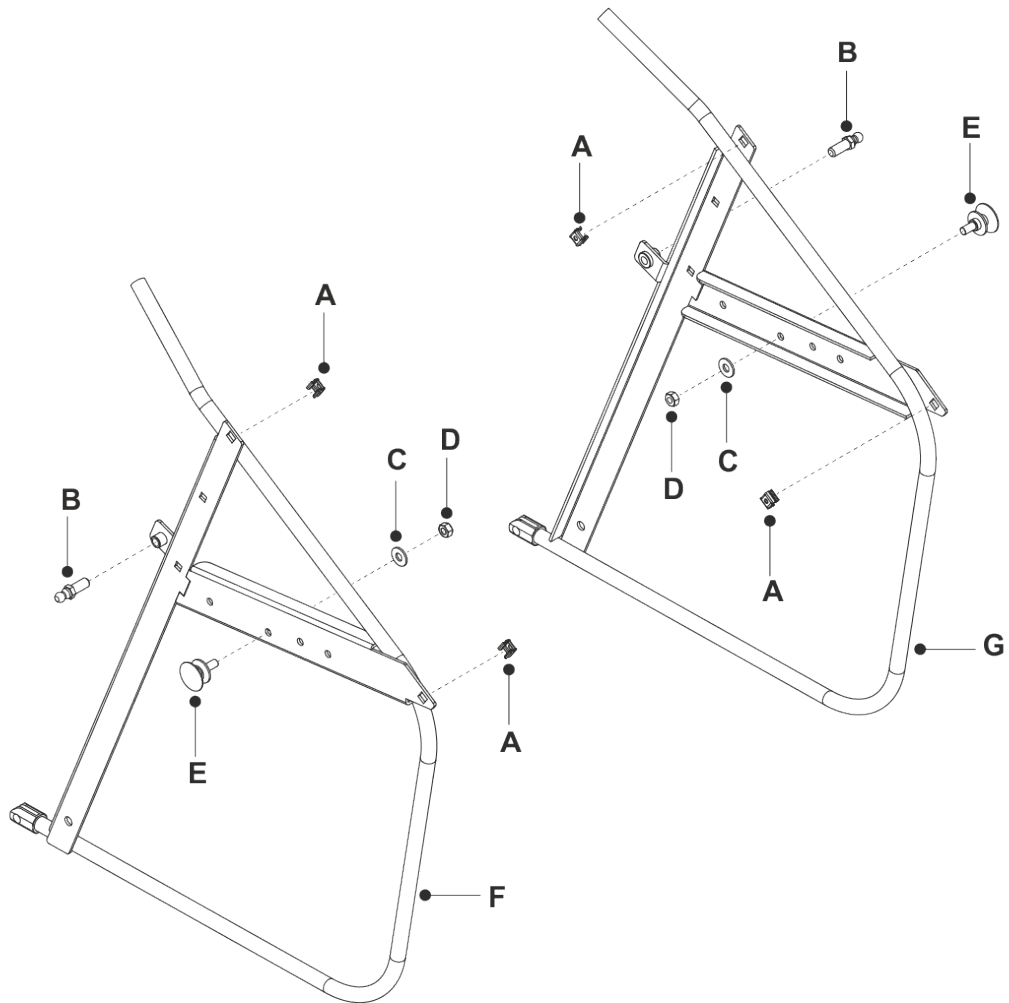

B, C, F & T SERIES MK 4 TRACTOR
300 LITRE NET PARTS LIST

Edition -
Parts List No. 366022600 -
SECTION 1
June 2014

D	04920100	M8 NYLOC NUT
A	049382600	M5 CAGE NUT 3MM MAT
C	08819500	WASHER 5/16 T3 LP ZINC PLATED
B	183010300	Q.R. BALL END SHAFT
E	183536700	C SERIES NET TURNED PIVOT
F	327812602	OBSOLETE
G	327812702	OBSOLETE

Edition -
Parts List No. 366022600 -
SECTION 3

June 2014

U	088002800	M5 WASHER FORM C O/D 12.5MM
T	12860100	RIVET 4.8 X 16MM ALLOY POP 1031-4816
S	144000100	PGC HANDLE PLASTIC SLEEVE
Q	148987000	22MM PLASTIC BUNG TIG
O	148987100	RUBBER HANDLE GRIP IG166
P	179548200	PGC TIPPING HANDLE 2008
R	327814700	NEW PART NO: 327814701 TIPPING HANDLE BRACKET

FF	019482500	OBSOLETE
BB	04872100	M10 LOCKNUT
D	04920100	M8 NYLOC NUT
C	08819500	WASHER 5/16 T3 LP ZINC PLATED
Z	108000500	10MM SPRING PIN SHORT
AA	108000600	10MM X 1.5 CLEVIS SHORT
EE	128000700	4.8 X 20MM POP RIVET
T	12806100	OBSOLETE
N	12824400	POP RIVET 5MM X 10MM
W	14937101	VENTURIE PGC RUBBER - C SERIES NET
Y	178974701	OBSOLETE
CC	183010402	ADJUSTER LINK ROD
DD	183024900	QUICK RELEASE BALL JOINT
X	30146800	NEW PART NO: 30147200 SCRAPER PLATE
V	327812800	C SERIES NET FLOOR WELDED ASSEMBLY
GG	408800200	C SERIES NET, P CLIP & BASE ASSEMBLY 08

Stage 1

Stage 2

Edition -
Parts List No. 366022600 -
SECTION 5

June 2014

II	018003700	FLANGED BUTTON HEAD BOLT - V2050 BONNET
HH	019479500	M5 X 16MM FLANG BUTT HD SCKT DRIVE SCREW