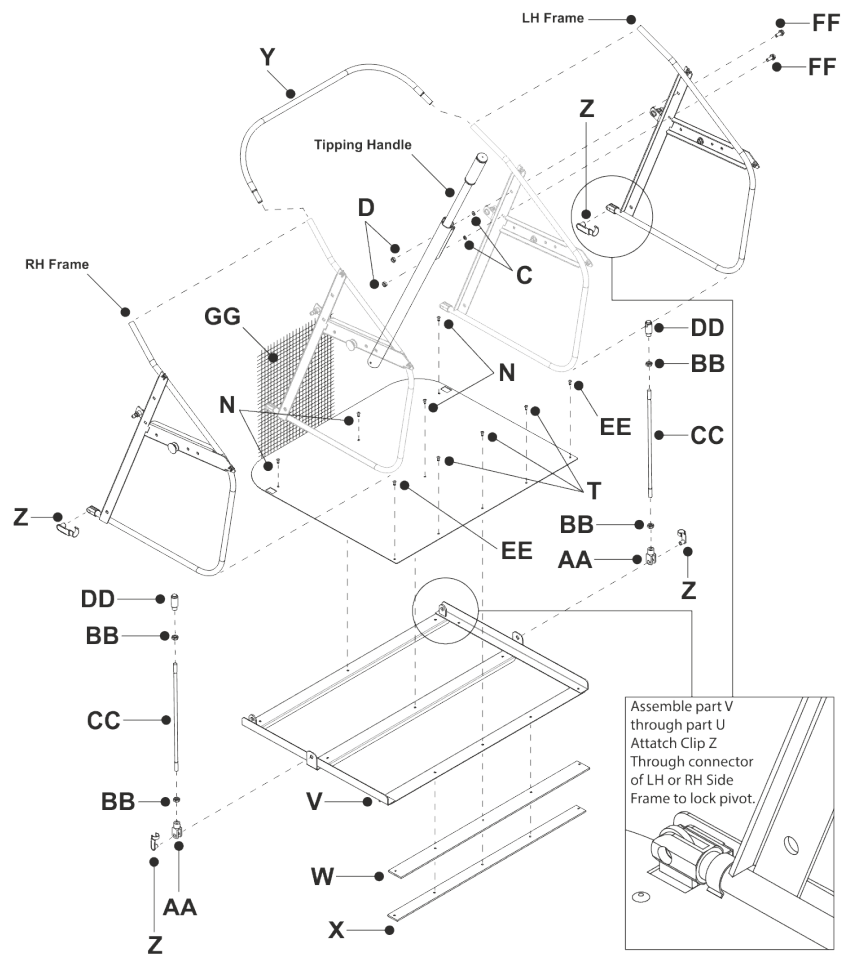

B, C, F & T SERIES MK 4 TRACTOR
300 LITRE NET PARTS LIST

Edition -
Parts List No. 366022600 -
SECTION 1
June 2014

D	04920100	M8 NYLOC NUT
A	049382600	M5 CAGE NUT 3MM MAT
C	08819500	WASHER 5/16 T3 LP ZINC PLATED
B	183010300	Q.R. BALL END SHAFT
E	183536700	C SERIES NET TURNED PIVOT
F	327812602	OBSOLETE
G	327812702	OBSOLETE

Edition -
Parts List No. 366022600 -
SECTION 2

June 2014

H	019479500	M5 X 16MM FLANG BUTT HD SCKT DRIVE SCREW
LL	028004000	M5 X 30MM CSK SOCKET HEAD SCREW, BLACK
J	04885900	M5 NYLOC NUT
I	088002800	M5 WASHER FORM C O/D 12.5MM
KK	119071600	MAGNET, BONNET CATCH
N	12824400	POP RIVET 5MM X 10MM
K1	148986700	C SERIES NET LID 2008
K2	149592200	LID, NET LID C-SERIES ORANGE
MM	259406000	WAVE SPRING, C-SERIES NET MAGNET CATCH
L	301992300	C SERIES NET TOP LIF STIFFENER
M	542003100	FRENCH GUARDING PGC NET CONTACT BRACKET
JJ	549123000	BRKT, C-CERIES NET MAGNET MOUNT

Edition -
Parts List No. 366022600 -
SECTION 3

June 2014

U	088002800	M5 WASHER FORM C O/D 12.5MM
T	12860100	RIVET 4.8 X 16MM ALLOY POP 1031-4816
S	144000100	PGC HANDLE PLASTIC SLEEVE
Q	148987000	22MM PLASTIC BUNG TIG
O	148987100	RUBBER HANDLE GRIP IG166
P	179548200	PGC TIPPING HANDLE 2008
R	327814700	NEW PART NO: 327814701 TIPPING HANDLE BRACKET

FF	019482500	OBSOLETE
BB	04872100	M10 LOCKNUT
D	04920100	M8 NYLOC NUT
C	08819500	WASHER 5/16 T3 LP ZINC PLATED
Z	108000500	10MM SPRING PIN SHORT
AA	108000600	10MM X 1.5 CLEVIS SHORT
EE	128000700	4.8 X 20MM POP RIVET
T	12806100	OBSOLETE
N	12824400	POP RIVET 5MM X 10MM
W	14937101	VENTURIE PGC RUBBER - C SERIES NET
Y	178974701	OBSOLETE
CC	183010402	ADJUSTER LINK ROD
DD	183024900	QUICK RELEASE BALL JOINT
X	30146800	NEW PART NO: 30147200 SCRAPER PLATE
V	327812800	C SERIES NET FLOOR WELDED ASSEMBLY
GG	408800200	C SERIES NET, P CLIP & BASE ASSEMBLY 08