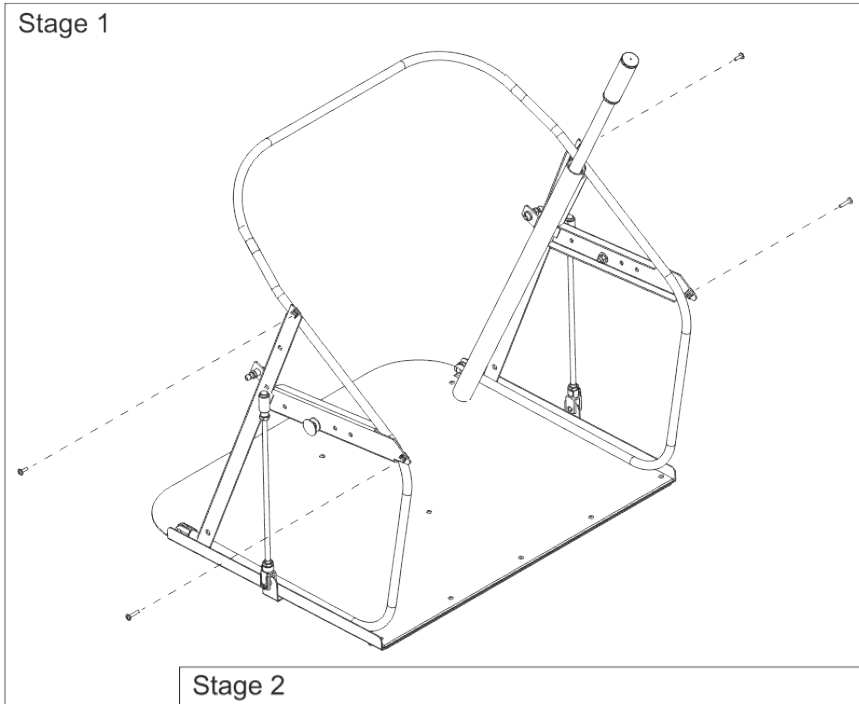

Edition -
Parts List No. 366022600 -
SECTION 3

June 2014

U	088002800	M5 WASHER FORM C O/D 12.5MM
T	12860100	RIVET 4.8 X 16MM ALLOY POP 1031-4816
S	144000100	PGC HANDLE PLASTIC SLEEVE
Q	148987000	22MM PLASTIC BUNG TIG
O	148987100	RUBBER HANDLE GRIP IG166
P	179548200	PGC TIPPING HANDLE 2008
R	327814700	NEW PART NO: 327814701 TIPPING HANDLE BRACKET

FF	019482500	OBSOLETE
BB	04872100	M10 LOCKNUT
D	04920100	M8 NYLOC NUT
C	08819500	WASHER 5/16 T3 LP ZINC PLATED
Z	108000500	10MM SPRING PIN SHORT
AA	108000600	10MM X 1.5 CLEVIS SHORT
EE	128000700	4.8 X 20MM POP RIVET
T	12806100	OBSOLETE
N	12824400	POP RIVET 5MM X 10MM
W	14937101	VENTURIE PGC RUBBER - C SERIES NET
Y	178974701	OBSOLETE
CC	183010402	ADJUSTER LINK ROD
DD	183024900	QUICK RELEASE BALL JOINT
X	30146800	NEW PART NO: 30147200 SCRAPER PLATE
V	327812800	C SERIES NET FLOOR WELDED ASSEMBLY
GG	408800200	C SERIES NET, P CLIP & BASE ASSEMBLY 08

Stage 1

Stage 2

Edition -
Parts List No. 366022600 -
SECTION 5

June 2014

II	018003700	FLANGED BUTTON HEAD BOLT - V2050 BONNET
HH	019479500	M5 X 16MM FLANG BUTT HD SCKT DRIVE SCREW