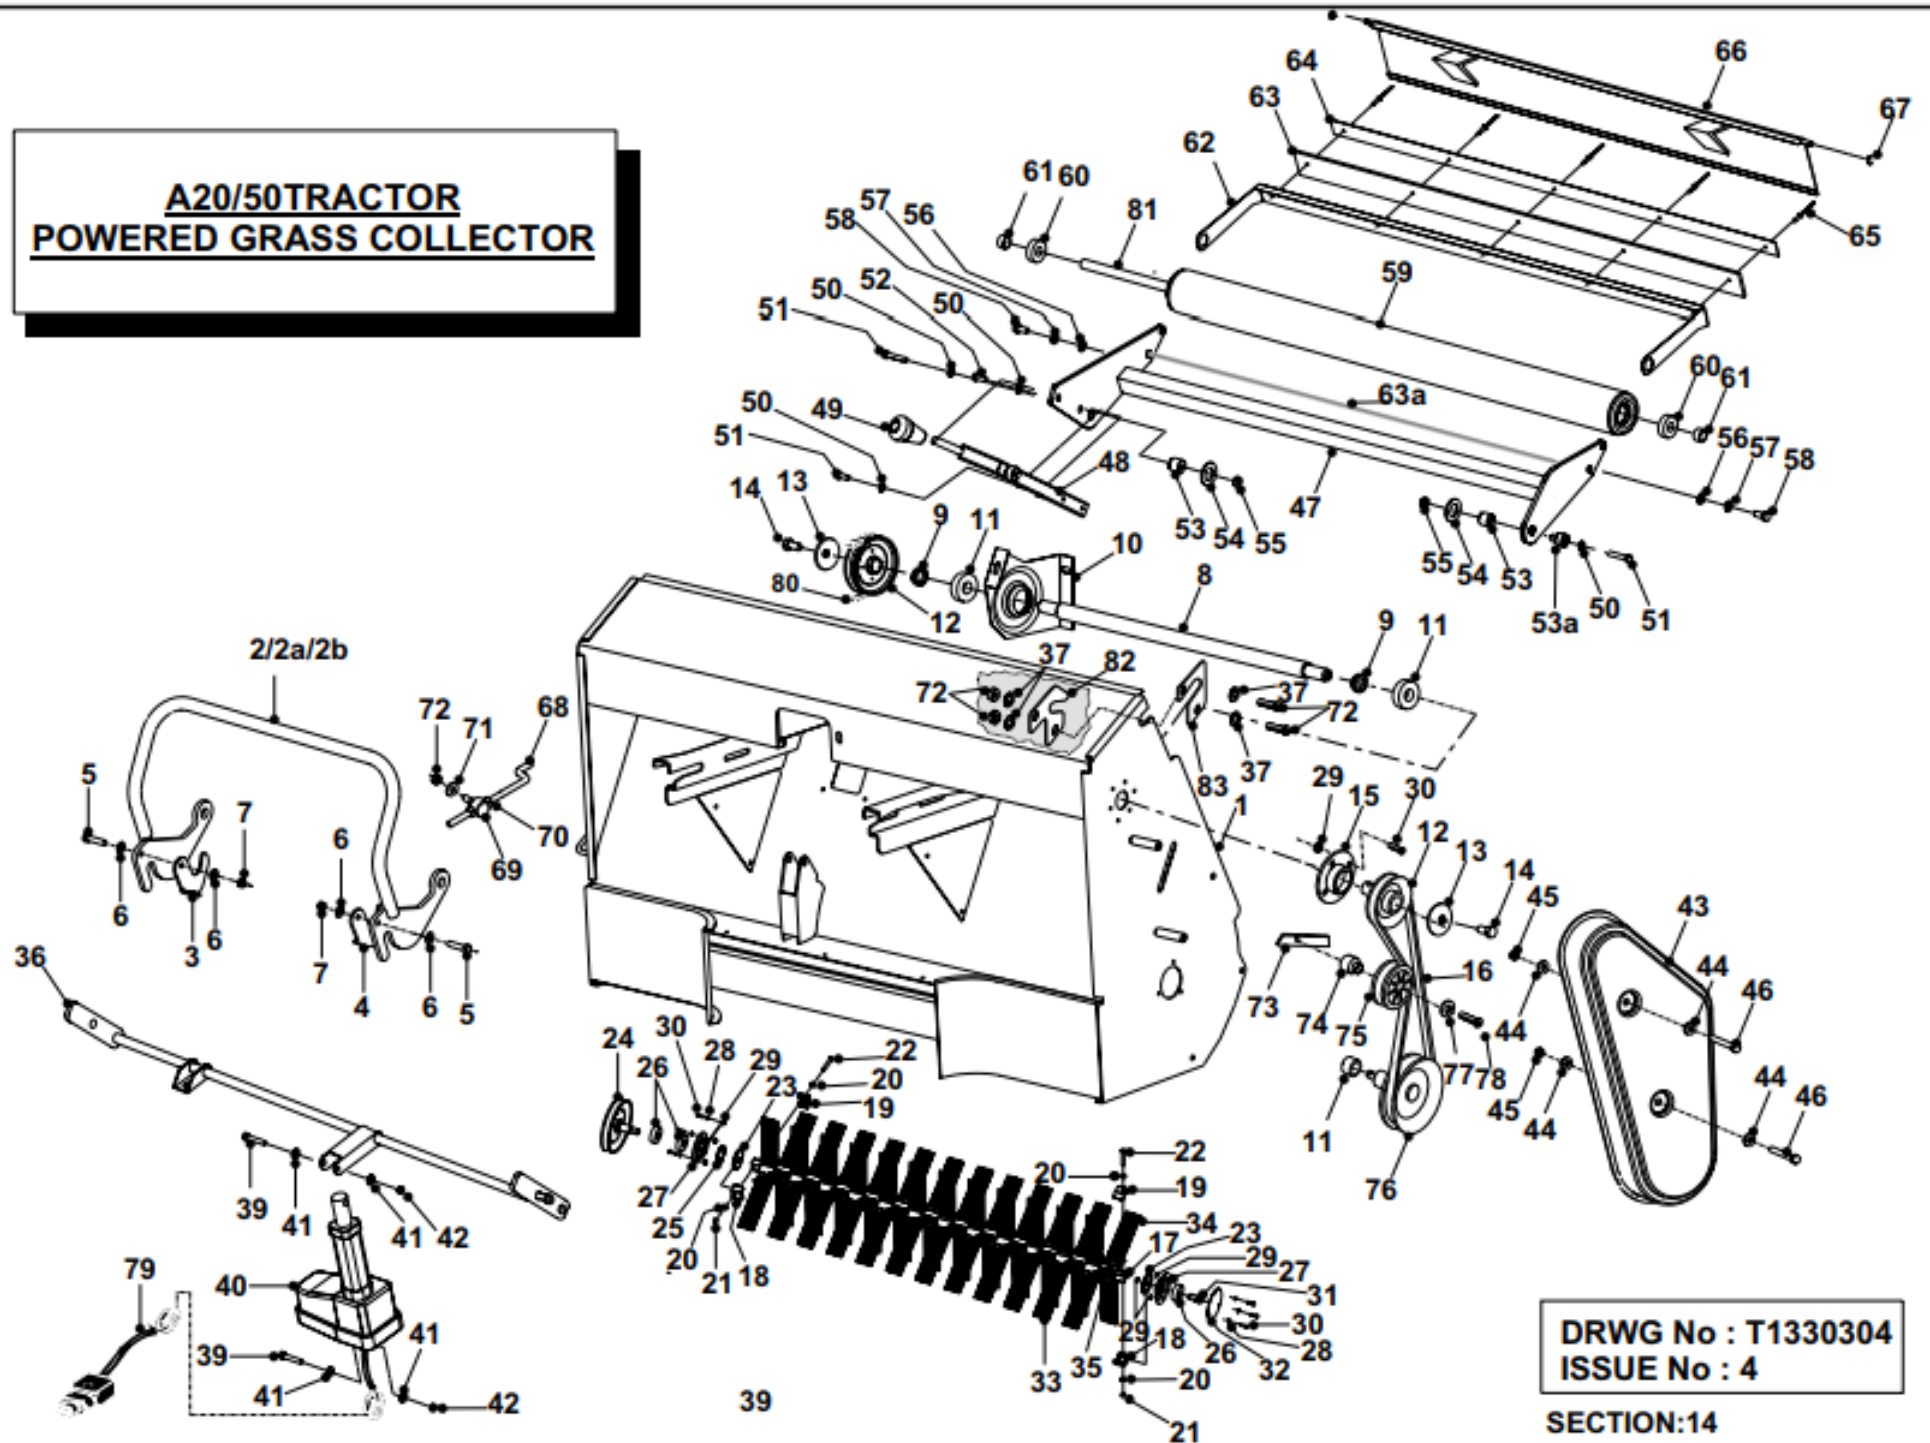

**A20/50TRACTOR
POWERED GRASS COLLECTOR**

**DRWG No : T1330304
ISSUE No : 4**

SECTION:14

	PART DESCRIPTION	PART NUMBER
1	Sweeper Body (from serial no 0103...)	327172100
	Sweeper Body (from July 2003)	328955700
2	Sweeper Locking Lever	32733100
	Sweeper Locking Lever (from serial no 0103...)	178966300
2a	Sweeper Locking Plate (from serial no 0103...)	307024500
2b	Handle Grip (not illustrated)(from serial no 0103...)	149496600
3	PGC Lever Lock L/H	30149800
4	PGC Lever LockR/H	30150300
5	Bolt 1/4" x 1" UNF	01844700
6	Washer 1/4" T3 LP	08827800
7	M6 Nyloc Nut	048001000
8	Idler Shaft	183009800
9	Spacer Plated	48306200
10	Carrier Bearing	301043800
11	Bearing 6203	10811600
12	3" Pulley	32727600
13	Dome Washer	08819900
14	Bolt 3/8" x 3/4" Lg	02874500
15	Bearing Housing 17mm	27106600
16	Belt - PTO Brush Drive (A38 Super 2)	22950300
17	Sweeper Brush Stock	174004401
18	Brush Drive Moulding Bottom (Large)	14832900
19	Brush Drive Moulding Top (Small)	14834100
20	Washer 1/4" T3 LP	08827800
21	Nyloc Nut M6	048001000
22	Bolt M6 x 45mm	028662800
23	Sweeper Slinger	321321800
24	5" Brush Stock Pulley	327002600
25	Circlip 17mm	07914800
26	Bearing 6203	10811600
27	Bearing Housing 17mm	27106600
28	Washer M5	08911500
29	Nyloc Nut M5	04885900
30	Pan Head Screw M5 x 16mm	02940500
31	Brush Stock Spindle Short	31323900
32	Sweeper Bearing Cap	30117500
33	Sweeper Bristle (Standard)	14898100
34	Sweeper Bristle (Webbed)	14936300
35	Bristle Boss	14833000
36	Cross Shaft	327362200
37	Washer M8	08819500