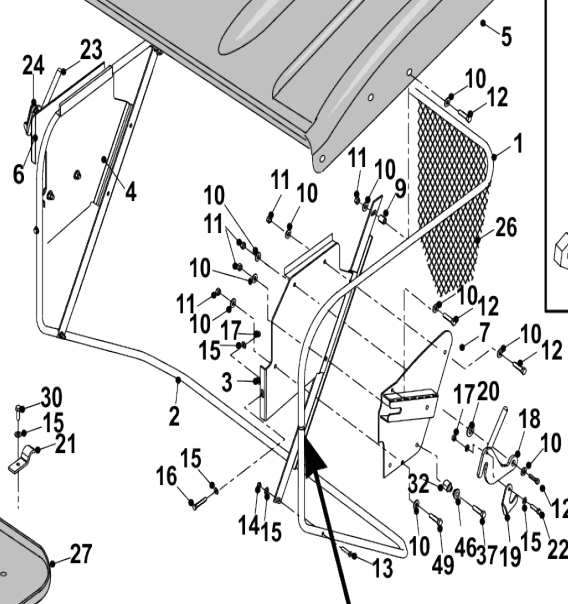

A, D & K SERIES POWERED GRASS COLLECTOR NET (ELECTRIC) (2004 – 2010)

**(A20/50 & V20/50) SERIES
A, D, K, V SERIES
POWERED GRASS
COLLECTOR NET**

Part No. 4010002
Revision December 2008

1	178968501	UPPER BAG FRAME
2	178969001	LOWER BAG FRAME
3	307193400	NEW PART NO: 307242400 L/H GOALPOST
4	307193500	R/H GOALPOST
5	148015500	NEW PART NO: 148015501 PLASTIC PGC LID
6	328956500	R/H BAG EAR WELDED ASSEMBLY
7	328956400	L/H BAG EAR WELDED ASSEMBLY
8	35932500	149499000 NEW PART NO: 359010100 ALLUMINIUM BRUSH FINISH COUNTAX BADGE
9	18320600	TRANSAXLE REAR BOLT SPACER RIDER
10	08819500	WASHER 5/16 T3 LP ZINC PLATED
11	04920100	M8 NYLOC NUT
12	028002900	BOLT M6X25 PLATED
13	028000100	ALLEN SCREW - M6X30MM BZP
14	04920500	NUT M6 NYLOC
15	08827800	NEW PART NO: 08874300 WASHER
16	018003600	NEW PART NO: 02901000 M6X40M - SCREW
17	04920500	NUT M6 NYLOC
18	27707701	NEW PART NO: 541124500 SWEEPER LOCKING HANDLE
19	30149800	L/H PGC LEVER LOCK
20	14850500	NYLON WASHER
21	301008400	BAG FLOOR CLAMP
22	028002900	BOLT M6X25 PLATED
23	27707801	NEW PART NO: 541124500 SWEEPER LOCKING HANDLE
24	30150300	R/H PGC LEVER LOCK
25	183010200	NEW PART NO: 183024900 QUICK RELEASE BALL JOINT
26	388000202	A SERIES PGC COLLECTOR NET
27	302015500	GALVANISED FLOOR & TRIM
28	31302900	NEW PART NO: 183016900 TRACK ROD END SPACER
29	02825900	BOLT - M8 X 20MM
30	018000300	BOLT - M6 X 20MM
31	302015600	NEW PART NO: 302015601 R/H INTAKE
32	332112400	NEW PART NO: 31318800 DE CLUTCHING ARM
33	12860100	RIVET 4.8 X 16MM ALLOY POP
34	04886100	M10 NYLOC NUT
35	088002400	WASHER - 10.8ID X 20.7OD X 2MM THK
36	04872100	M10 LOCKNUT
37	02941000	BOLT M8 X 45MM (VAC)