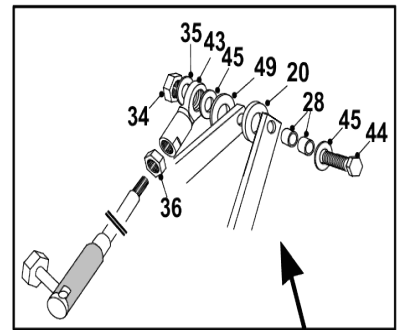

A, D & K SERIES POWERED GRASS COLLECTOR NET (ELECTRIC) (2004 – 2010)

**(A20/50 & V20/50) SERIES
A, D, K, V SERIES
POWERED GRASS
COLLECTOR NET**

Part No. 4010002
Revision December 2008

1	178968501	UPPER BAG FRAME
2	178969001	LOWER BAG FRAME
3	307193400	NEW PART NO: 307242400 L/H GOALPOST
4	307193500	R/H GOALPOST
5	148015500	NEW PART NO: 148015501 PLASTIC PGC LID
6	328956500	R/H BAG EAR WELDED ASSEMBLY
7	328956400	L/H BAG EAR WELDED ASSEMBLY
8	35932500	149499000 NEW PART NO: 359010100 ALLUMINIUM BRUSH FINISH COUNTAX BADGE
9	18320600	TRANSAXLE REAR BOLT SPACER RIDER
10	08819500	WASHER 5/16 T3 LP ZINC PLATED
11	04920100	M8 NYLOC NUT
12	028002900	BOLT M6X25 PLATED
13	028000100	ALLEN SCREW - M6X30MM BZP
14	04920500	NUT M6 NYLOC
15	08827800	NEW PART NO: 08874300 WASHER
16	018003600	NEW PART NO: 02901000 M6X40M - SCREW
17	04920500	NUT M6 NYLOC
18	27707701	NEW PART NO: 541124500 SWEEPER LOCKING HANDLE
19	30149800	L/H PGC LEVER LOCK
20	14850500	NYLON WASHER
21	301008400	BAG FLOOR CLAMP
22	028002900	BOLT M6X25 PLATED
23	27707801	NEW PART NO: 541124500 SWEEPER LOCKING HANDLE
24	30150300	R/H PGC LEVER LOCK
25	183010200	NEW PART NO: 183024900 QUICK RELEASE BALL JOINT
26	388000202	A SERIES PGC COLLECTOR NET
27	302015500	GALVANISED FLOOR & TRIM
28	31302900	NEW PART NO: 183016900 TRACK ROD END SPACER
29	02825900	BOLT - M8 X 20MM
30	018000300	BOLT - M6 X 20MM
31	302015600	NEW PART NO: 302015601 R/H INTAKE
32	332112400	NEW PART NO: 31318800 DE CLUTCHING ARM
33	12860100	RIVET 4.8 X 16MM ALLOY POP
34	04886100	M10 NYLOC NUT
35	088002400	WASHER - 10.8ID X 20.7OD X 2MM THK
36	04872100	M10 LOCKNUT
37	02941000	BOLT M8 X 45MM (VAC)