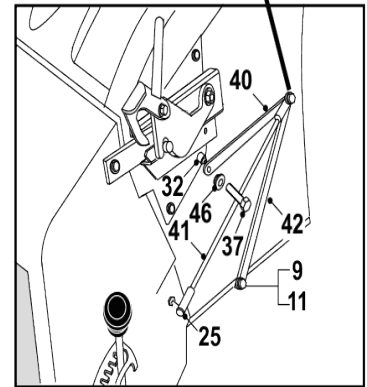

A, D & K SERIES POWERED GRASS COLLECTOR NET (ELECTRIC) (2004 – 2010)

**(A20/50 & V20/50) SERIES
A, D, K, V SERIES
POWERED GRASS
COLLECTOR NET**

Part No. 4010002
Revision December 2008

1	178968501	UPPER BAG FRAME
2	178969001	LOWER BAG FRAME
3	307193400	NEW PART NO: 307242400 L/H GOALPOST
4	307193500	R/H GOALPOST
5	148015500	NEW PART NO: 148015501 PLASTIC PGC LID
6	328956500	R/H BAG EAR WELDED ASSEMBLY
7	328956400	L/H BAG EAR WELDED ASSEMBLY
8	35932500	149499000 NEW PART NO: 359010100 ALLUMINIUM BRUSH FINISH COUNTAX BADGE
9	18320600	TRANSAXLE REAR BOLT SPACER RIDER
10	08819500	WASHER 5/16 T3 LP ZINC PLATED
11	04920100	M8 NYLOC NUT
12	028002900	BOLT M6X25 PLATED
13	028000100	ALLEN SCREW - M6X30MM BZP
14	04920500	NUT M6 NYLOC
15	08827800	NEW PART NO: 08874300 WASHER
16	018003600	NEW PART NO: 02901000 M6X40M - SCREW
17	04920500	NUT M6 NYLOC
18	27707701	NEW PART NO: 541124500 SWEEPER LOCKING HANDLE
19	30149800	L/H PGC LEVER LOCK
20	14850500	NYLON WASHER
21	301008400	BAG FLOOR CLAMP
22	028002900	BOLT M6X25 PLATED
23	27707801	NEW PART NO: 541124500 SWEEPER LOCKING HANDLE
24	30150300	R/H PGC LEVER LOCK
25	183010200	NEW PART NO: 183024900 QUICK RELEASE BALL JOINT
26	388000202	A SERIES PGC COLLECTOR NET
27	302015500	GALVANISED FLOOR & TRIM
28	31302900	NEW PART NO: 183016900 TRACK ROD END SPACER
29	02825900	BOLT - M8 X 20MM
30	018000300	BOLT - M6 X 20MM
31	302015600	NEW PART NO: 302015601 R/H INTAKE
32	332112400	NEW PART NO: 31318800 DE CLUTCHING ARM
33	12860100	RIVET 4.8 X 16MM ALLOY POP
34	04886100	M10 NYLOC NUT
35	088002400	WASHER - 10.8ID X 20.7OD X 2MM THK
36	04872100	M10 LOCKNUT
37	02941000	BOLT M8 X 45MM (VAC)