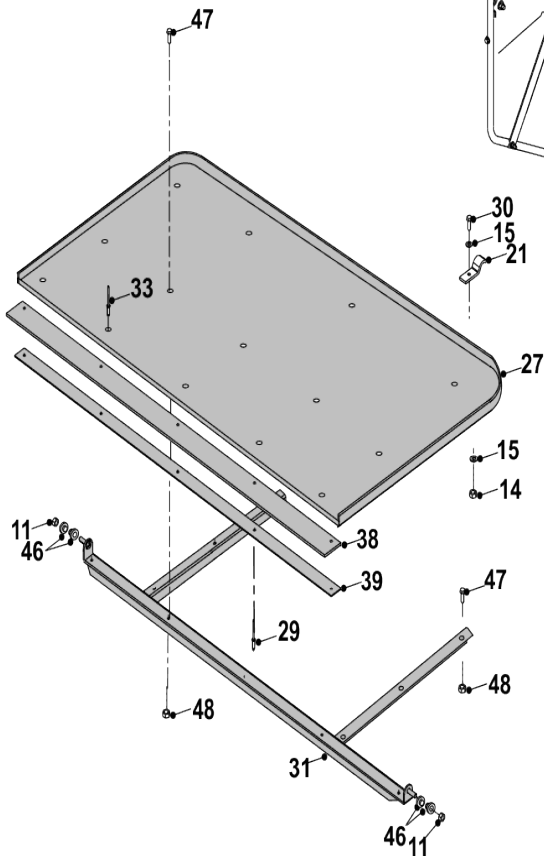

A, D & K SERIES POWERED GRASS COLLECTOR NET (ELECTRIC) (2004 – 2010)

**(A20/50 & V20/50) SERIES
A, D, K, V SERIES
POWERED GRASS
COLLECTOR NET**

Part No. 4010002
Revision December 2008

1	178968501	UPPER BAG FRAME
2	178969001	LOWER BAG FRAME
3	307193400	NEW PART NO: 307242400 L/H GOALPOST
4	307193500	R/H GOALPOST
5	148015500	NEW PART NO: 148015501 PLASTIC PGC LID
6	328956500	R/H BAG EAR WELDED ASSEMBLY
7	328956400	L/H BAG EAR WELDED ASSEMBLY
8	35932500	149499000 NEW PART NO: 359010100 ALLUMINIUM BRUSH FINISH COUNTAX BADGE
9	18320600	TRANSAXLE REAR BOLT SPACER RIDER
10	08819500	WASHER 5/16 T3 LP ZINC PLATED
11	04920100	M8 NYLOC NUT
12	028002900	BOLT M6X25 PLATED
13	028000100	ALLEN SCREW - M6X30MM BZP
14	04920500	NUT M6 NYLOC
15	08827800	NEW PART NO: 08874300 WASHER
16	018003600	NEW PART NO: 02901000 M6X40M - SCREW
17	04920500	NUT M6 NYLOC
18	27707701	NEW PART NO: 541124500 SWEEPER LOCKING HANDLE
19	30149800	L/H PGC LEVER LOCK
20	14850500	NYLON WASHER
21	301008400	BAG FLOOR CLAMP
22	028002900	BOLT M6X25 PLATED
23	27707801	NEW PART NO: 541124500 SWEEPER LOCKING HANDLE
24	30150300	R/H PGC LEVER LOCK
25	183010200	NEW PART NO: 183024900 QUICK RELEASE BALL JOINT
26	388000202	A SERIES PGC COLLECTOR NET
27	302015500	GALVANISED FLOOR & TRIM
28	31302900	NEW PART NO: 183016900 TRACK ROD END SPACER
29	02825900	BOLT - M8 X 20MM
30	018000300	BOLT - M6 X 20MM
31	302015600	NEW PART NO: 302015601 R/H INTAKE
32	332112400	NEW PART NO: 31318800 DE CLUTCHING ARM
33	12860100	RIVET 4.8 X 16MM ALLOY POP
34	04886100	M10 NYLOC NUT
35	088002400	WASHER - 10.8ID X 20.7OD X 2MM THK
36	04872100	M10 LOCKNUT
37	02941000	BOLT M8 X 45MM (VAC)